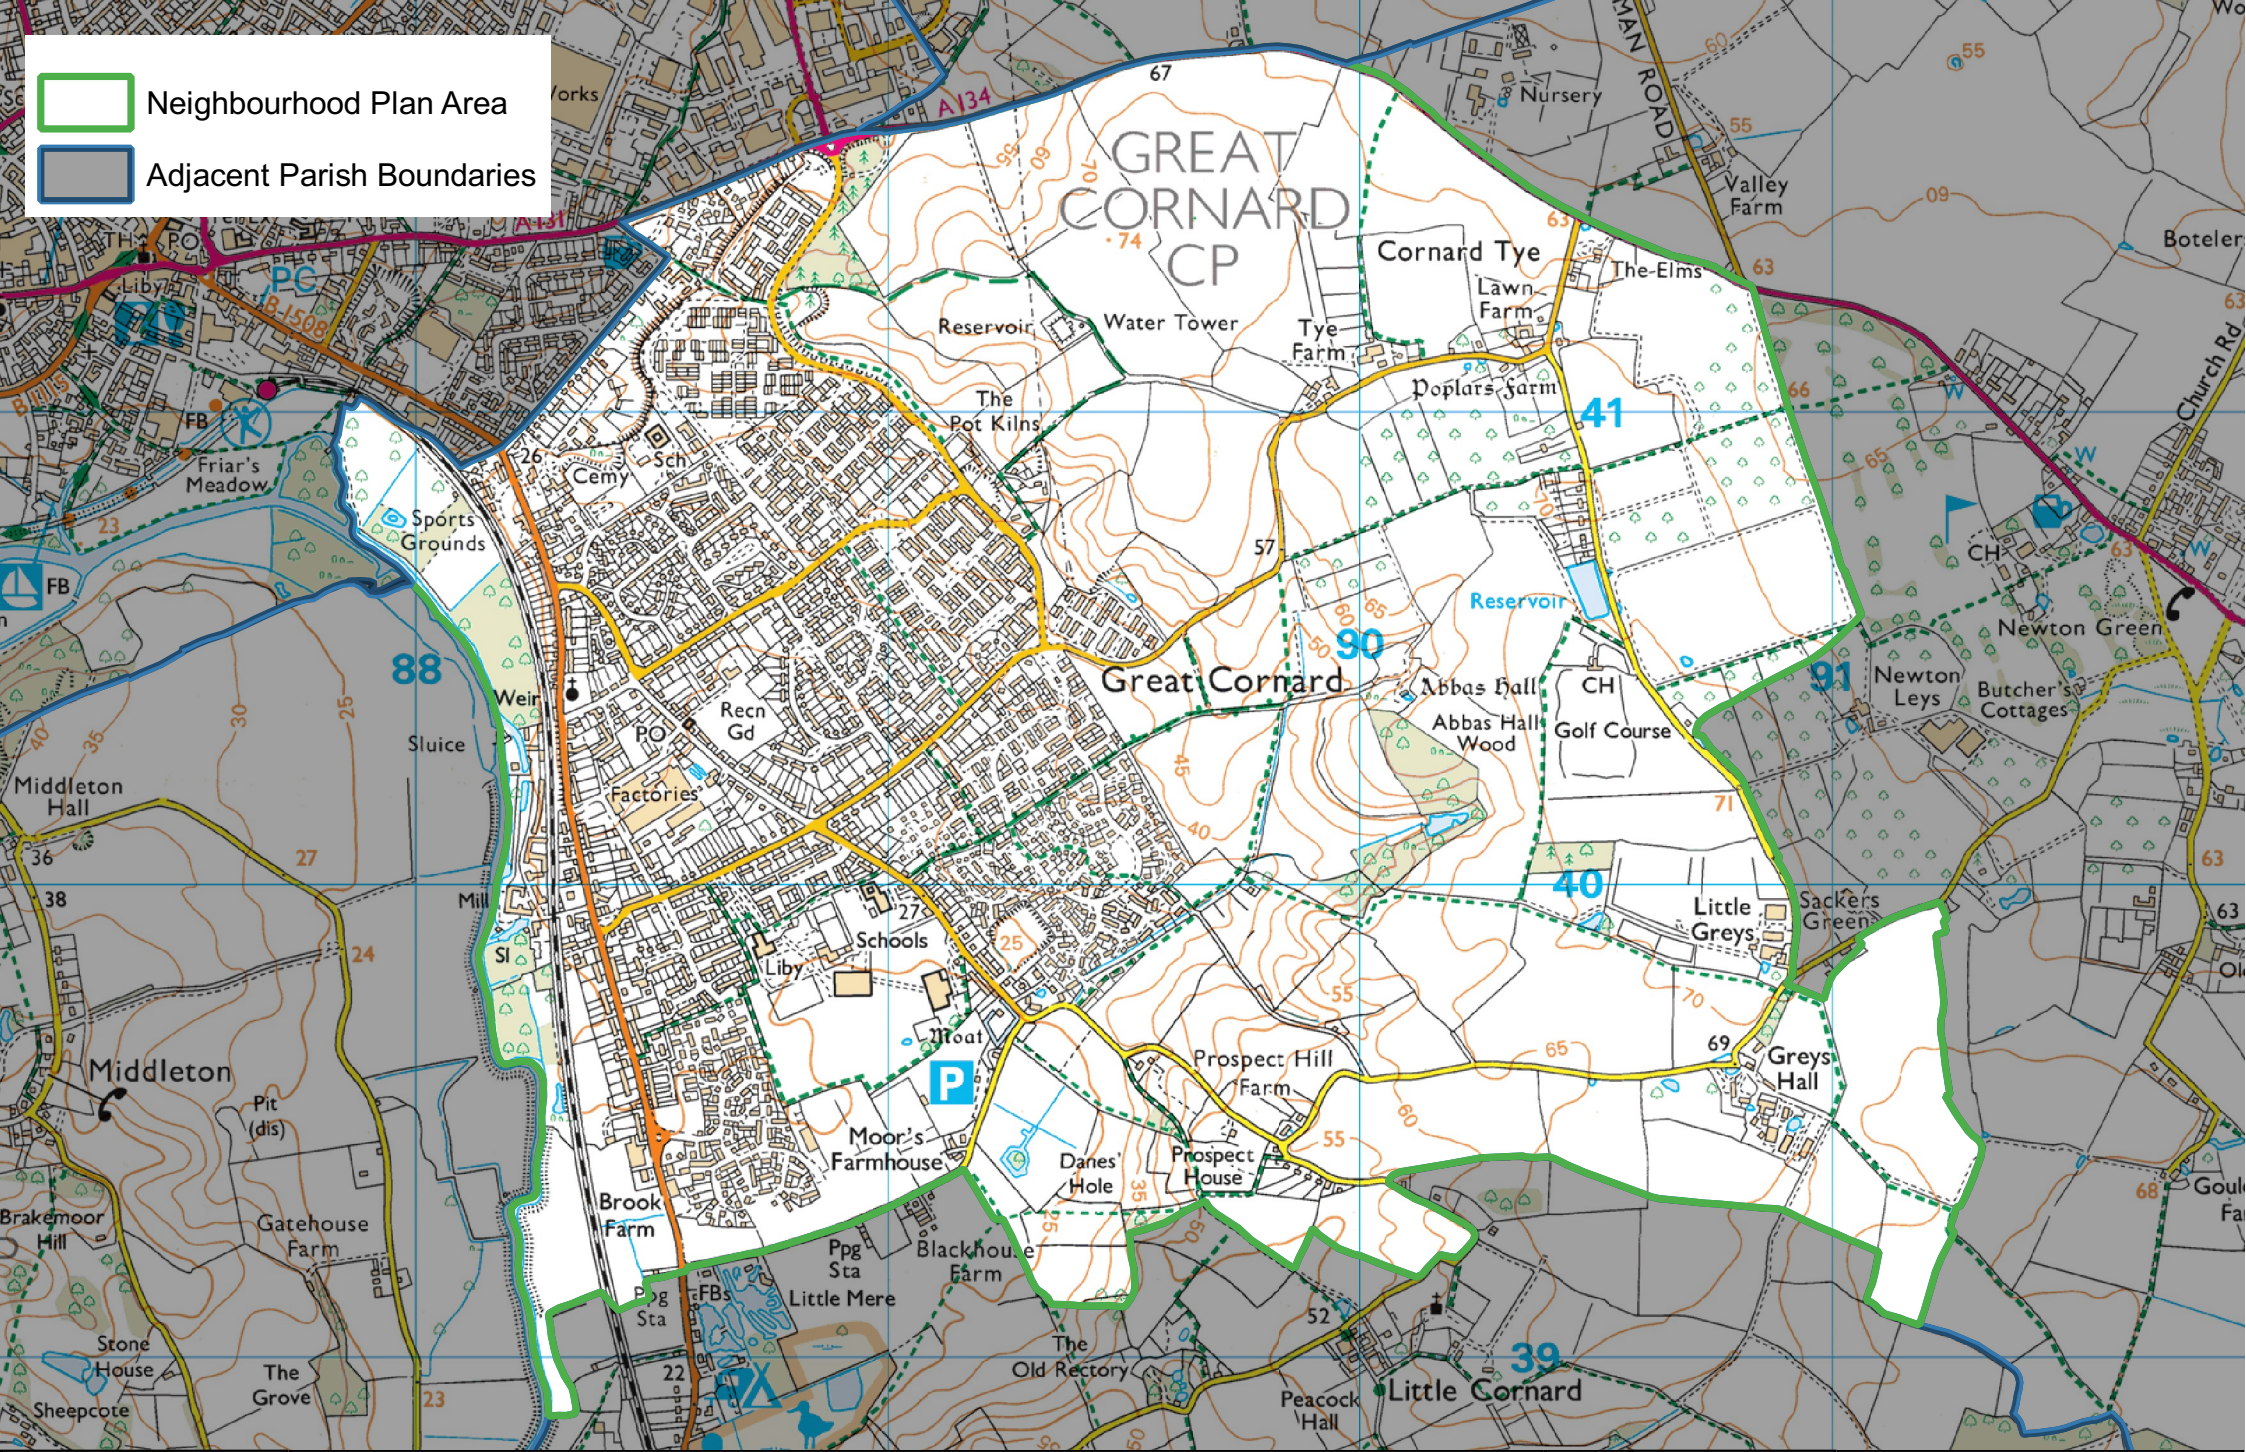

 Neighbourhood Plan Area
 Adjacent Parish Boundaries

Great Cornard Neighbourhood Plan Area

SCALE :
1:20000

© Crown copyright and database rights 2024
Ordnance Survey Licence number 100023274