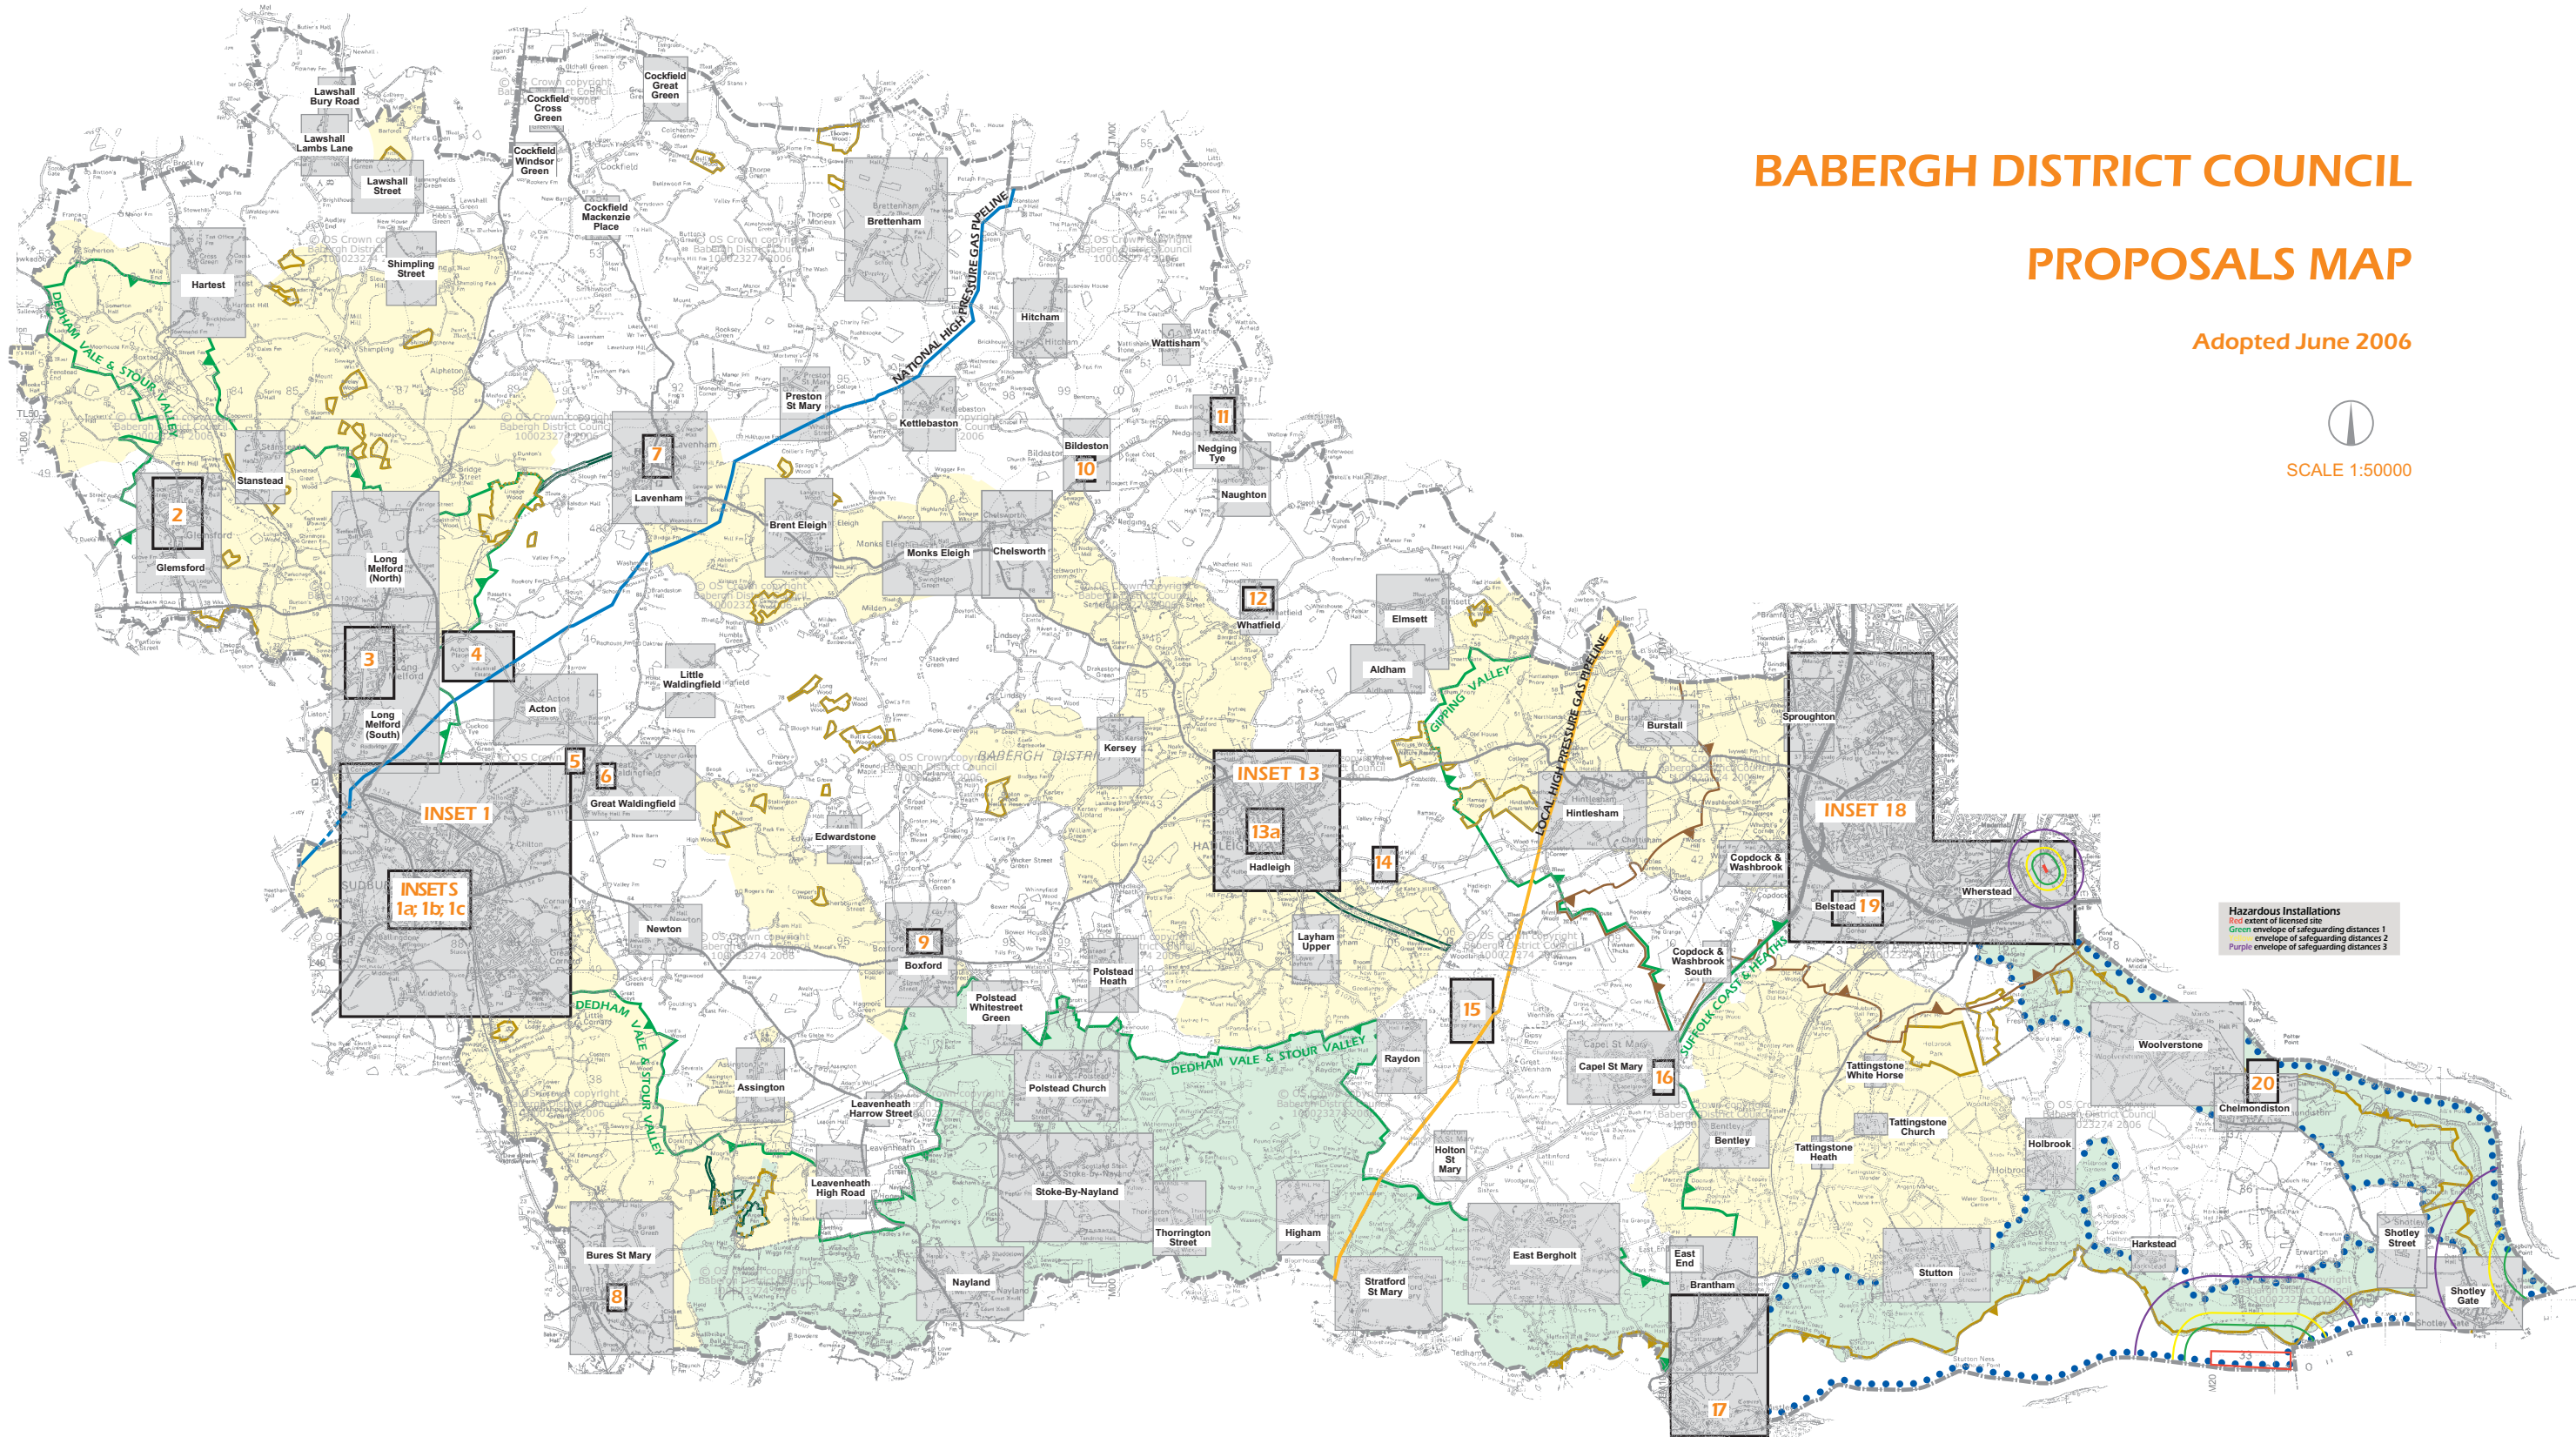

BABERGH DISTRICT COUNCIL PROPOSALS MAP

Adopted June 2006

SCALE 1:50000