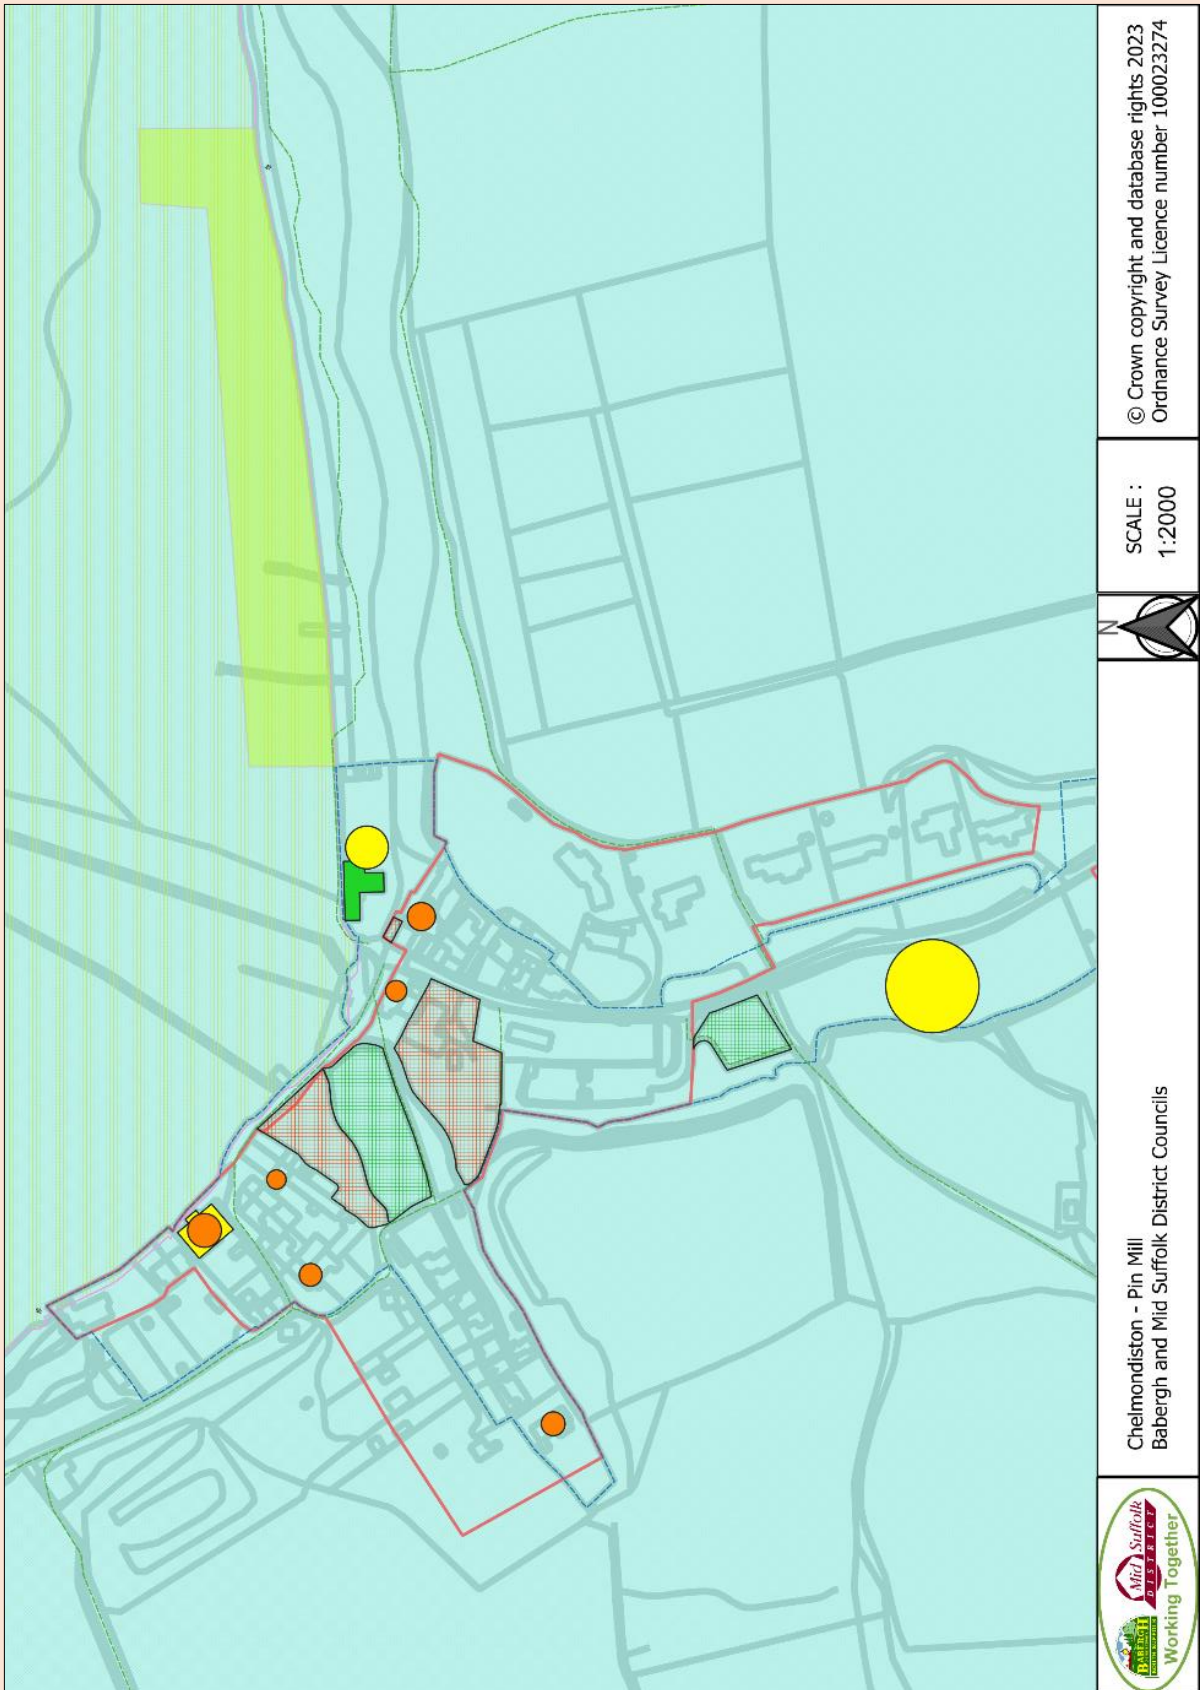

### **Draft Policies Map Correction Note:**

Please note the made Neighbourhood Plan settlement boundaries contained in this note, are maintained and should be shown on the [draft online Policies Map](#). For the avoidance of doubt, the boundaries will be rectified on the Policies Map upon adoption of the Joint Local Plan Part 1 document.

<https://www.midsuffolk.gov.uk/planning/planning-policy/joint-local-plan-examination/joint-local-plan-modification-consultation/>

- Chelmondiston – Pin Mill (Babergh)

- Drinkstone and Drinkstone Green (Mid Suffolk)