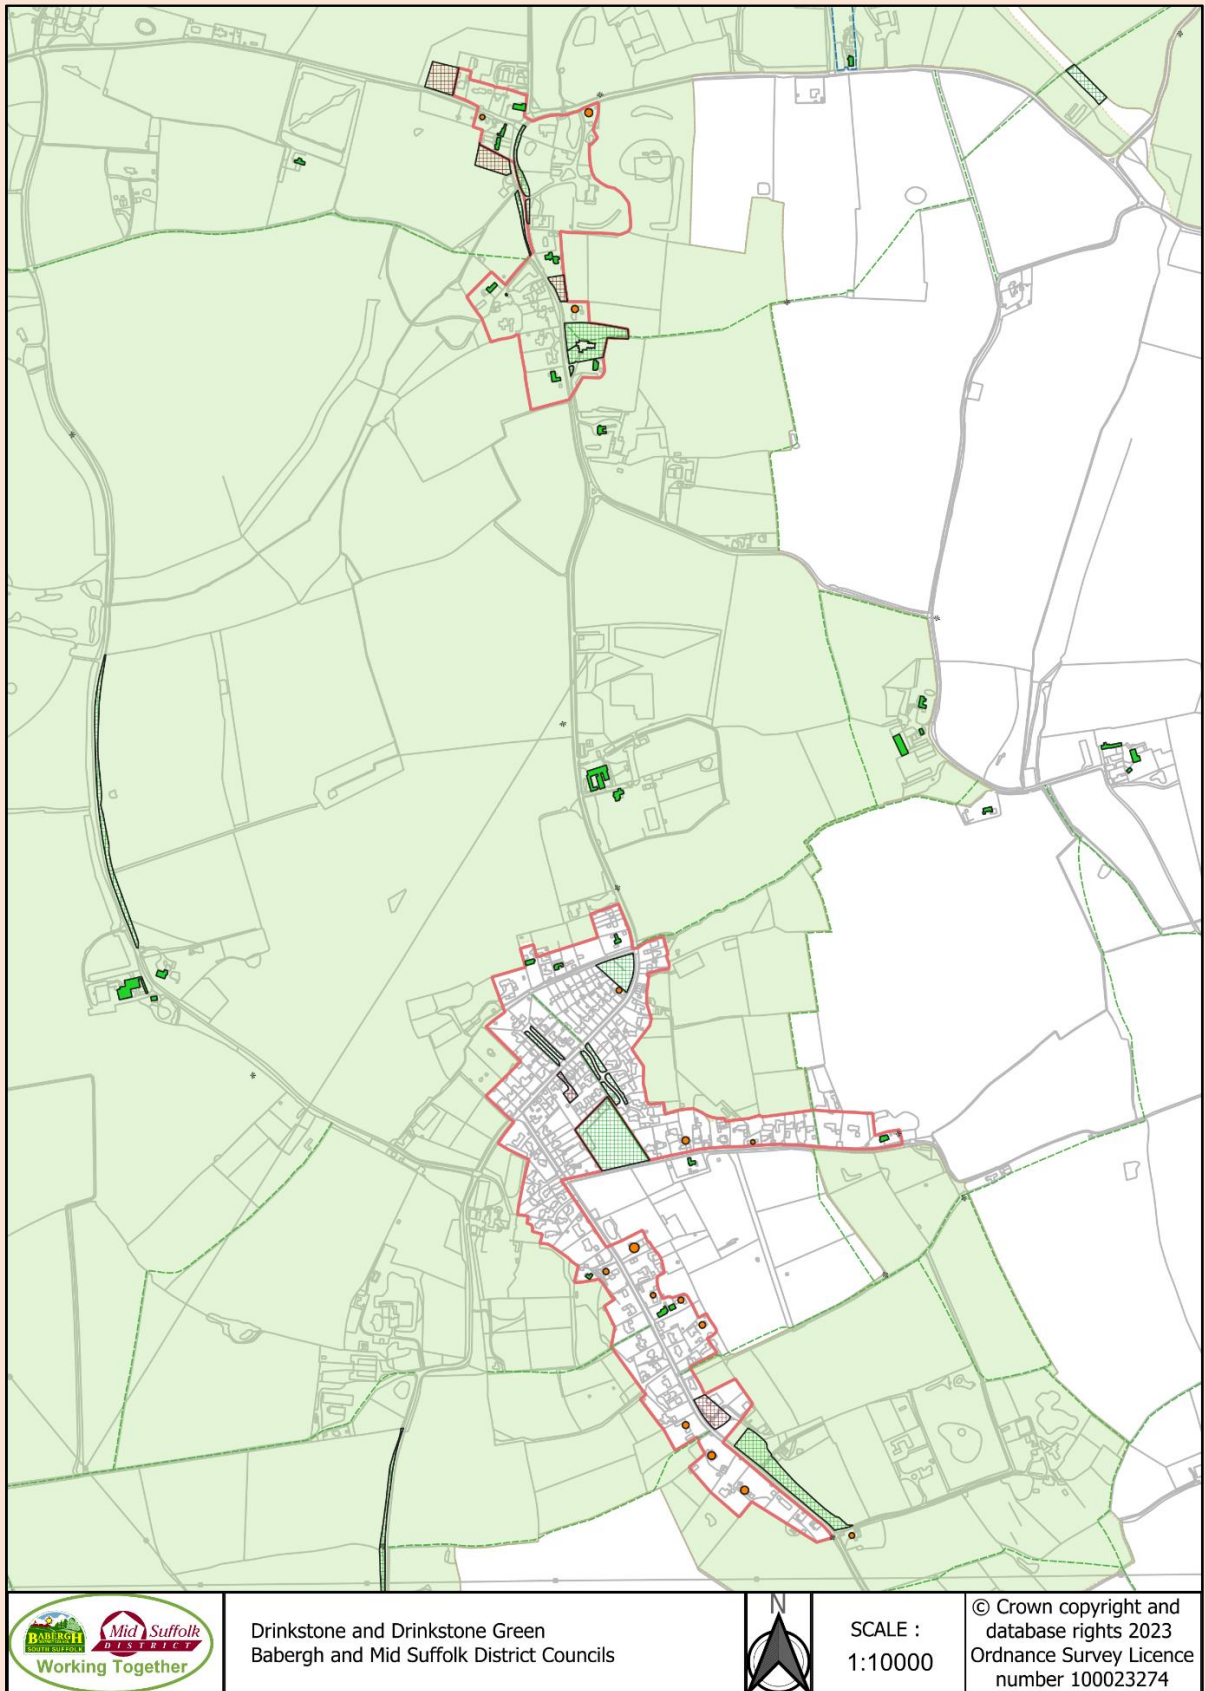

### **Draft Policies Map Correction Note:**

Please note the made Neighbourhood Plan settlement boundaries contained in this note, are maintained and should be shown on the [draft online Policies Map](#). For the avoidance of doubt, the boundaries will be rectified on the Policies Map upon adoption of the Joint Local Plan Part 1 document.

<https://www.midsuffolk.gov.uk/planning/planning-policy/joint-local-plan-examination/joint-local-plan-modification-consultation/>

- Chelmondiston – Pin Mill (Babergh)

- Drinkstone and Drinkstone Green (Mid Suffolk)

- Mendlesham Green (Mid Suffolk)