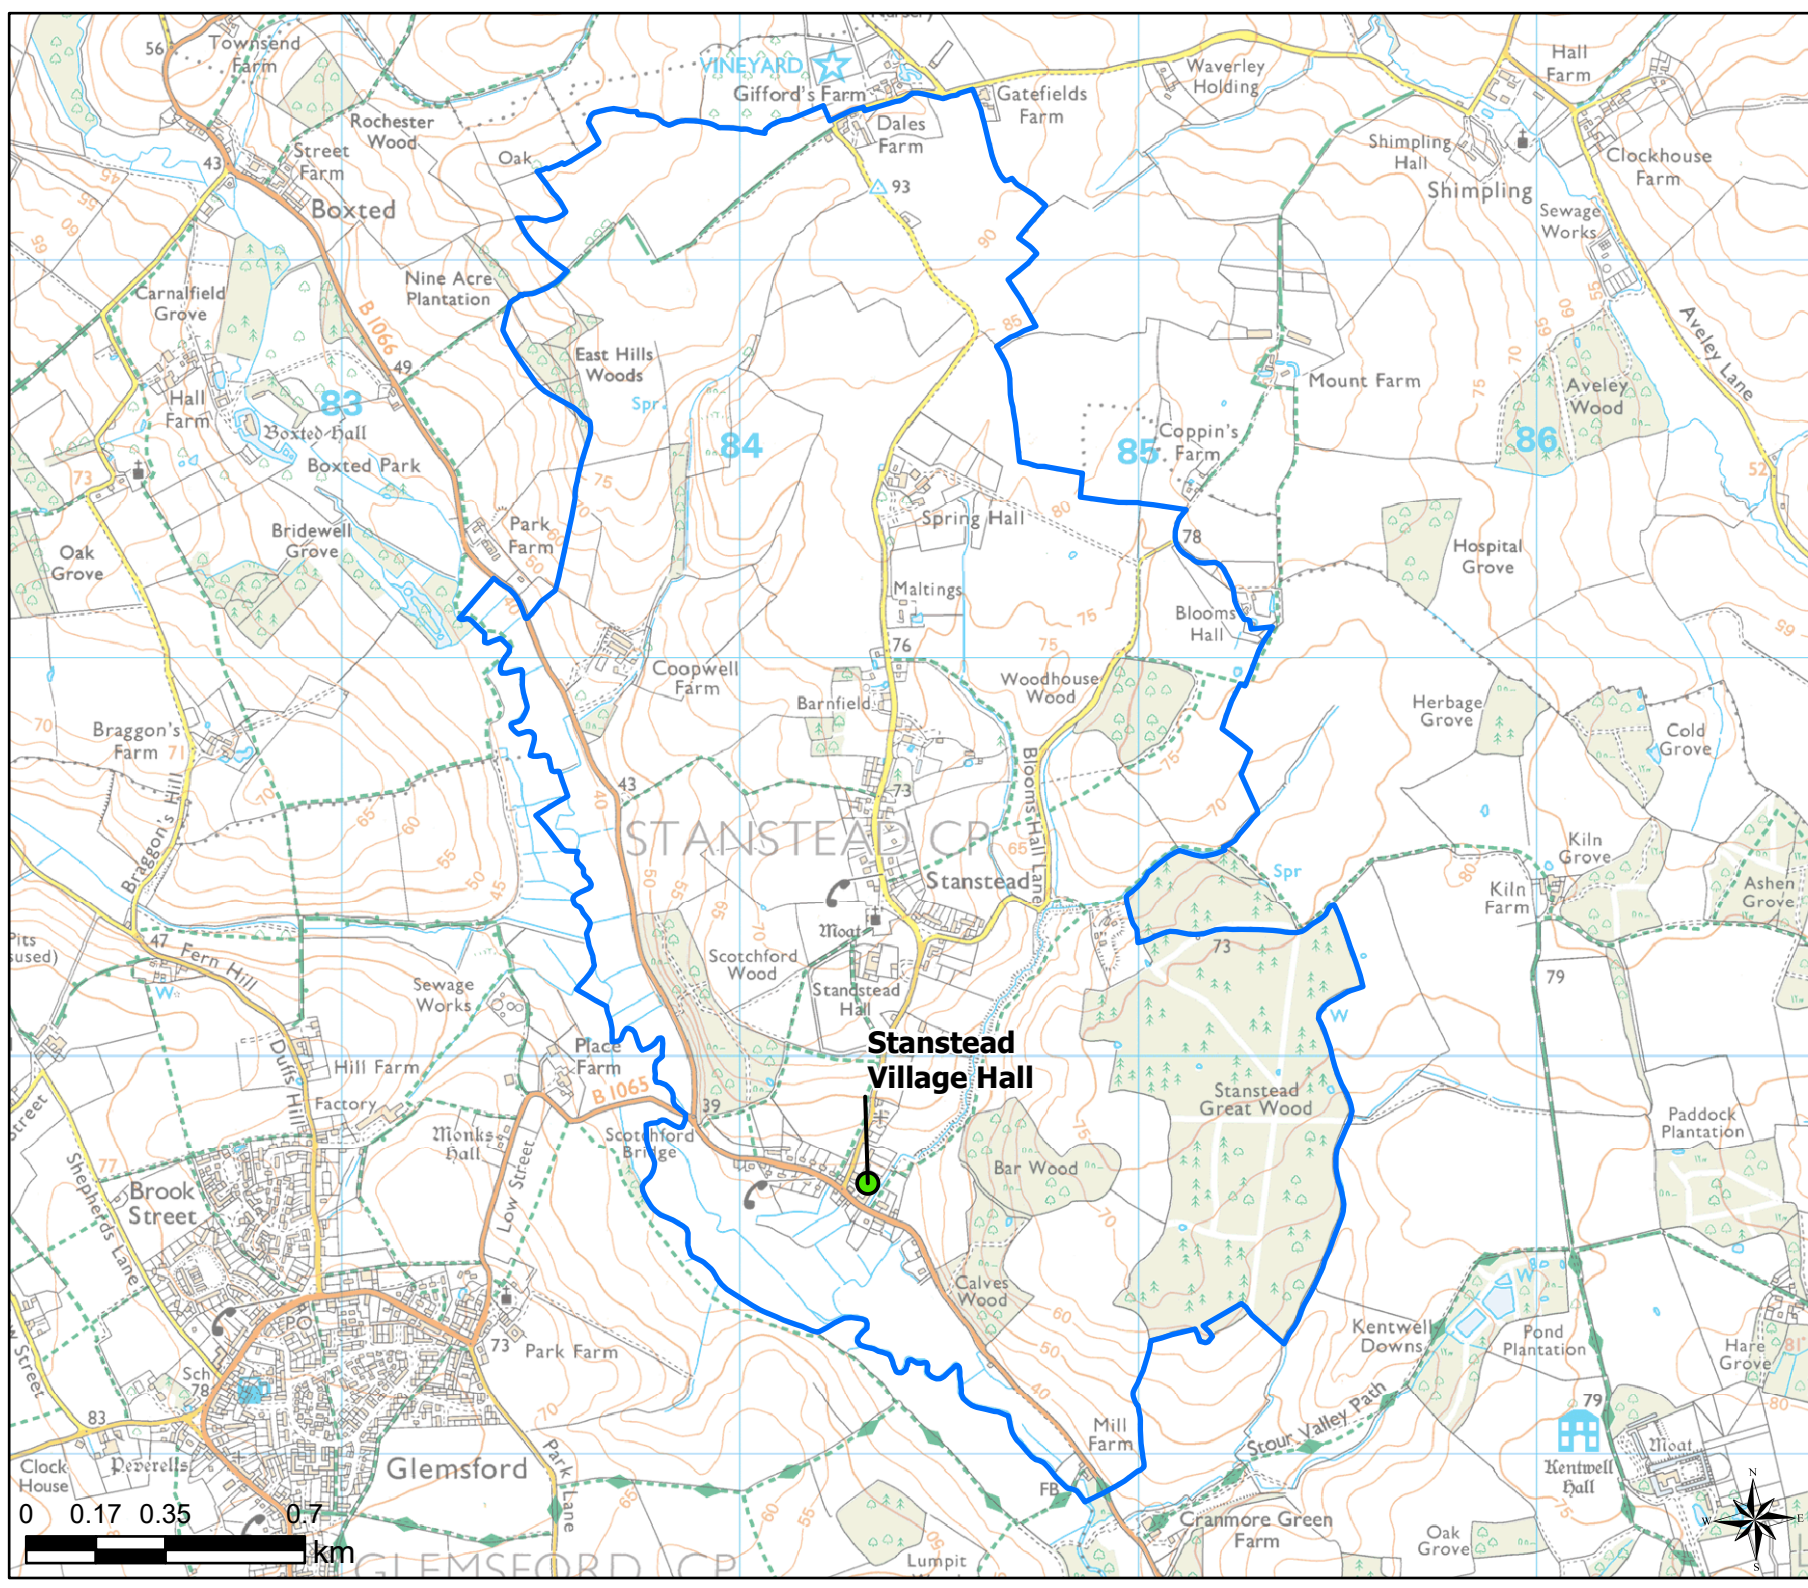

Stanstead
Audit Quality Scores

Legend

- Parish Boundary
- Open Space Quality Scores
- A
- OpenSpace
- Typology
- Parks and Recreation Grounds

Open Space Study

Scale: 1:19,000

Map Produced on: 15/05/2019