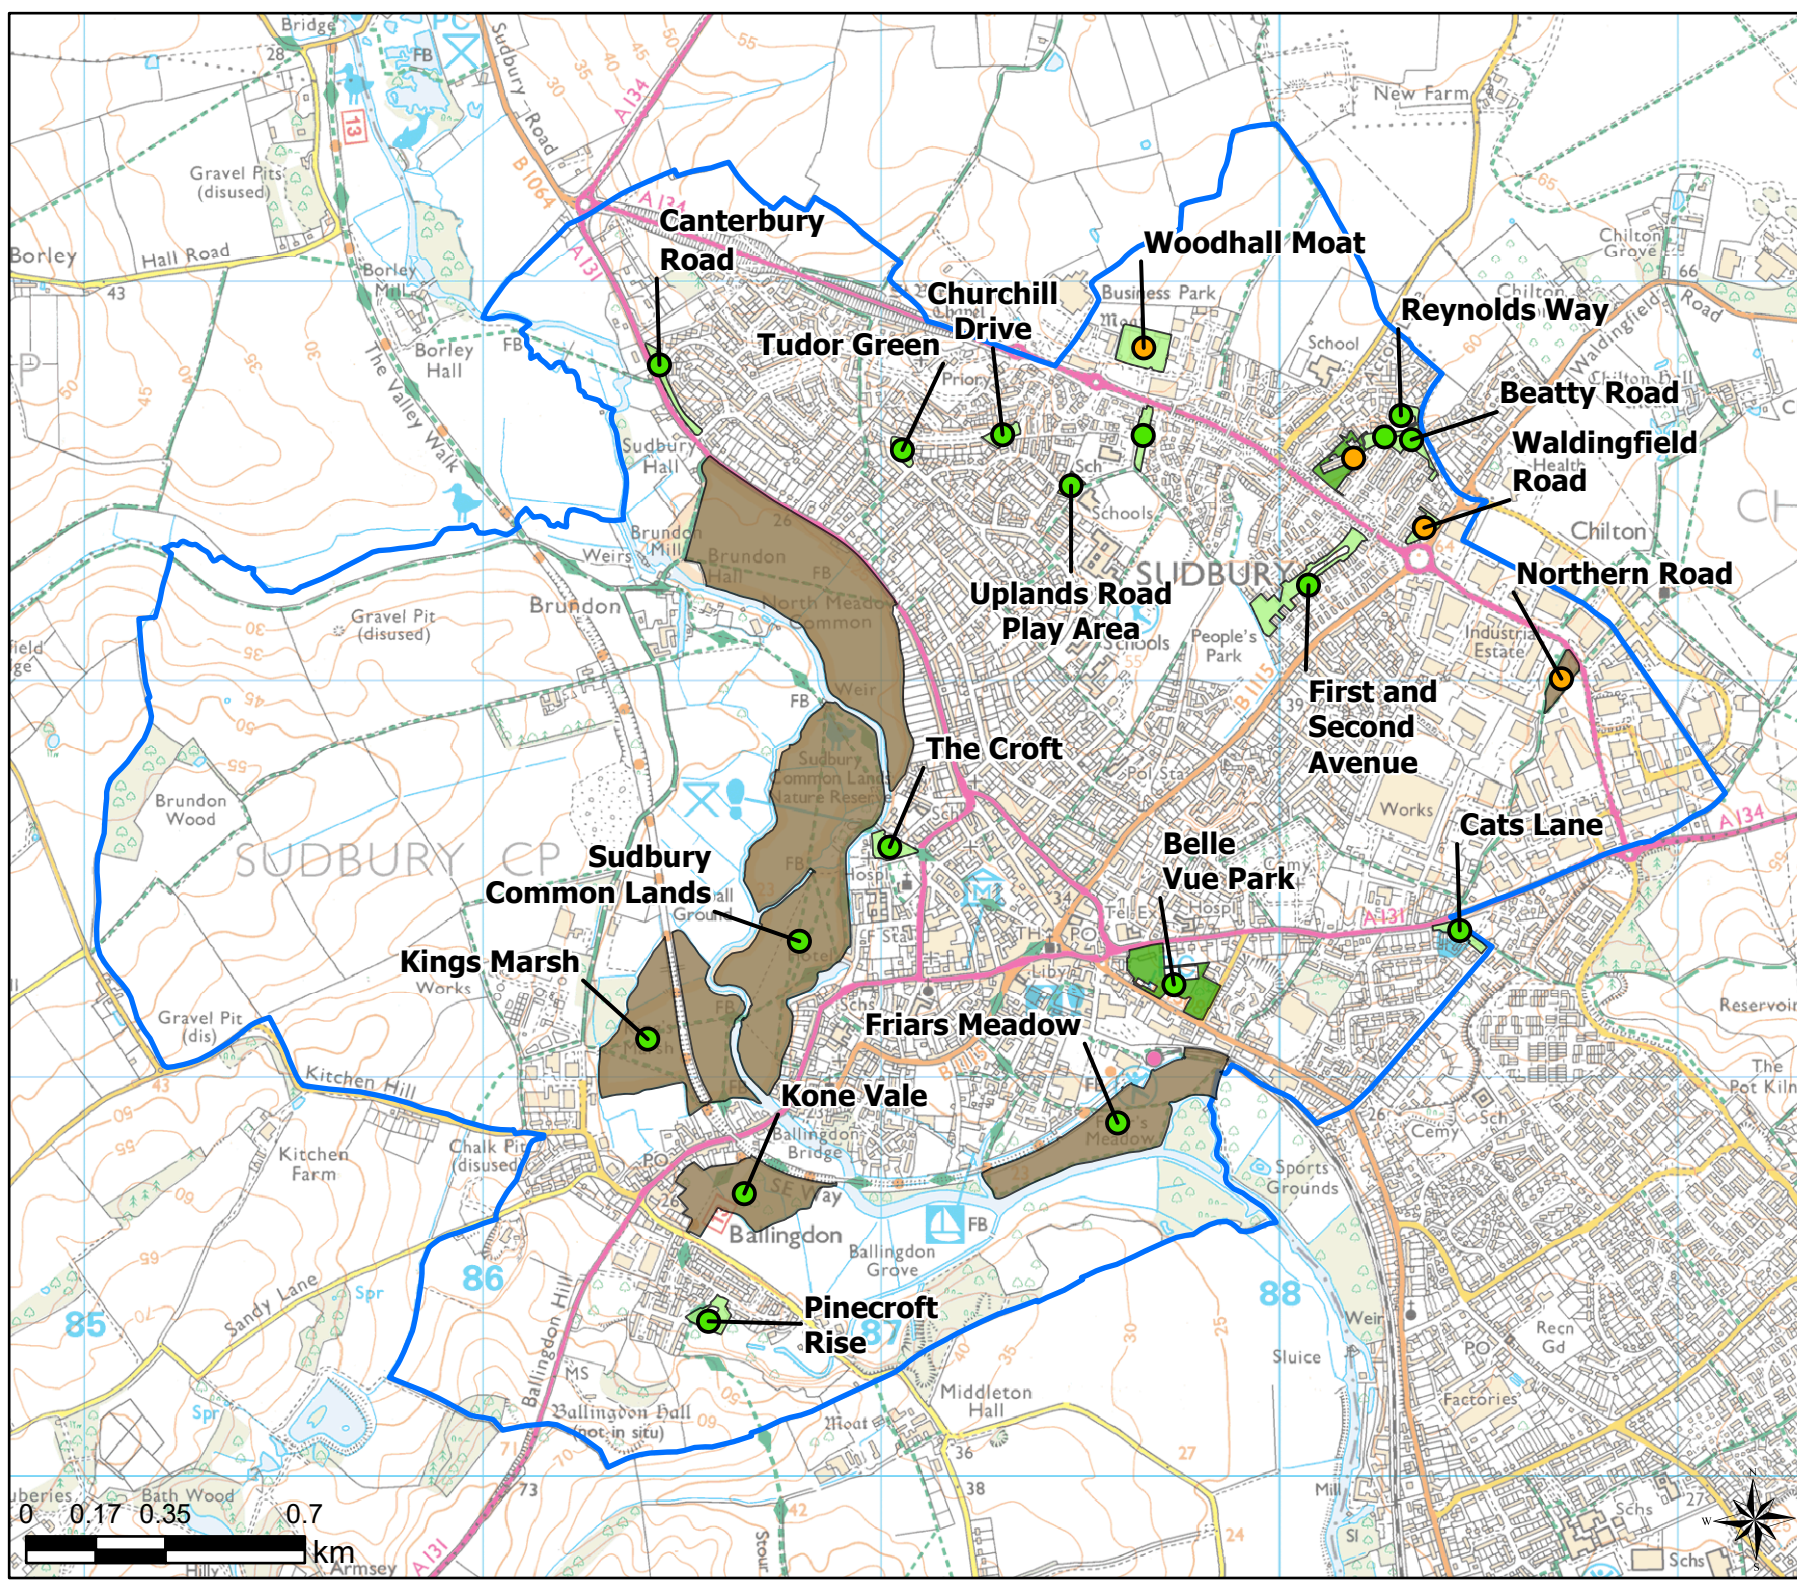

Legend

Parish Boundary

Open Space Quality Scores

A

B

OpenSpace

Typology

Accessible Natural Green Space

Amenity Greenspace

Parks and Recreation Grounds

Play (Child)

Open Space Study

Scale: 1:19,000

Map Produced on: 15/05/2019