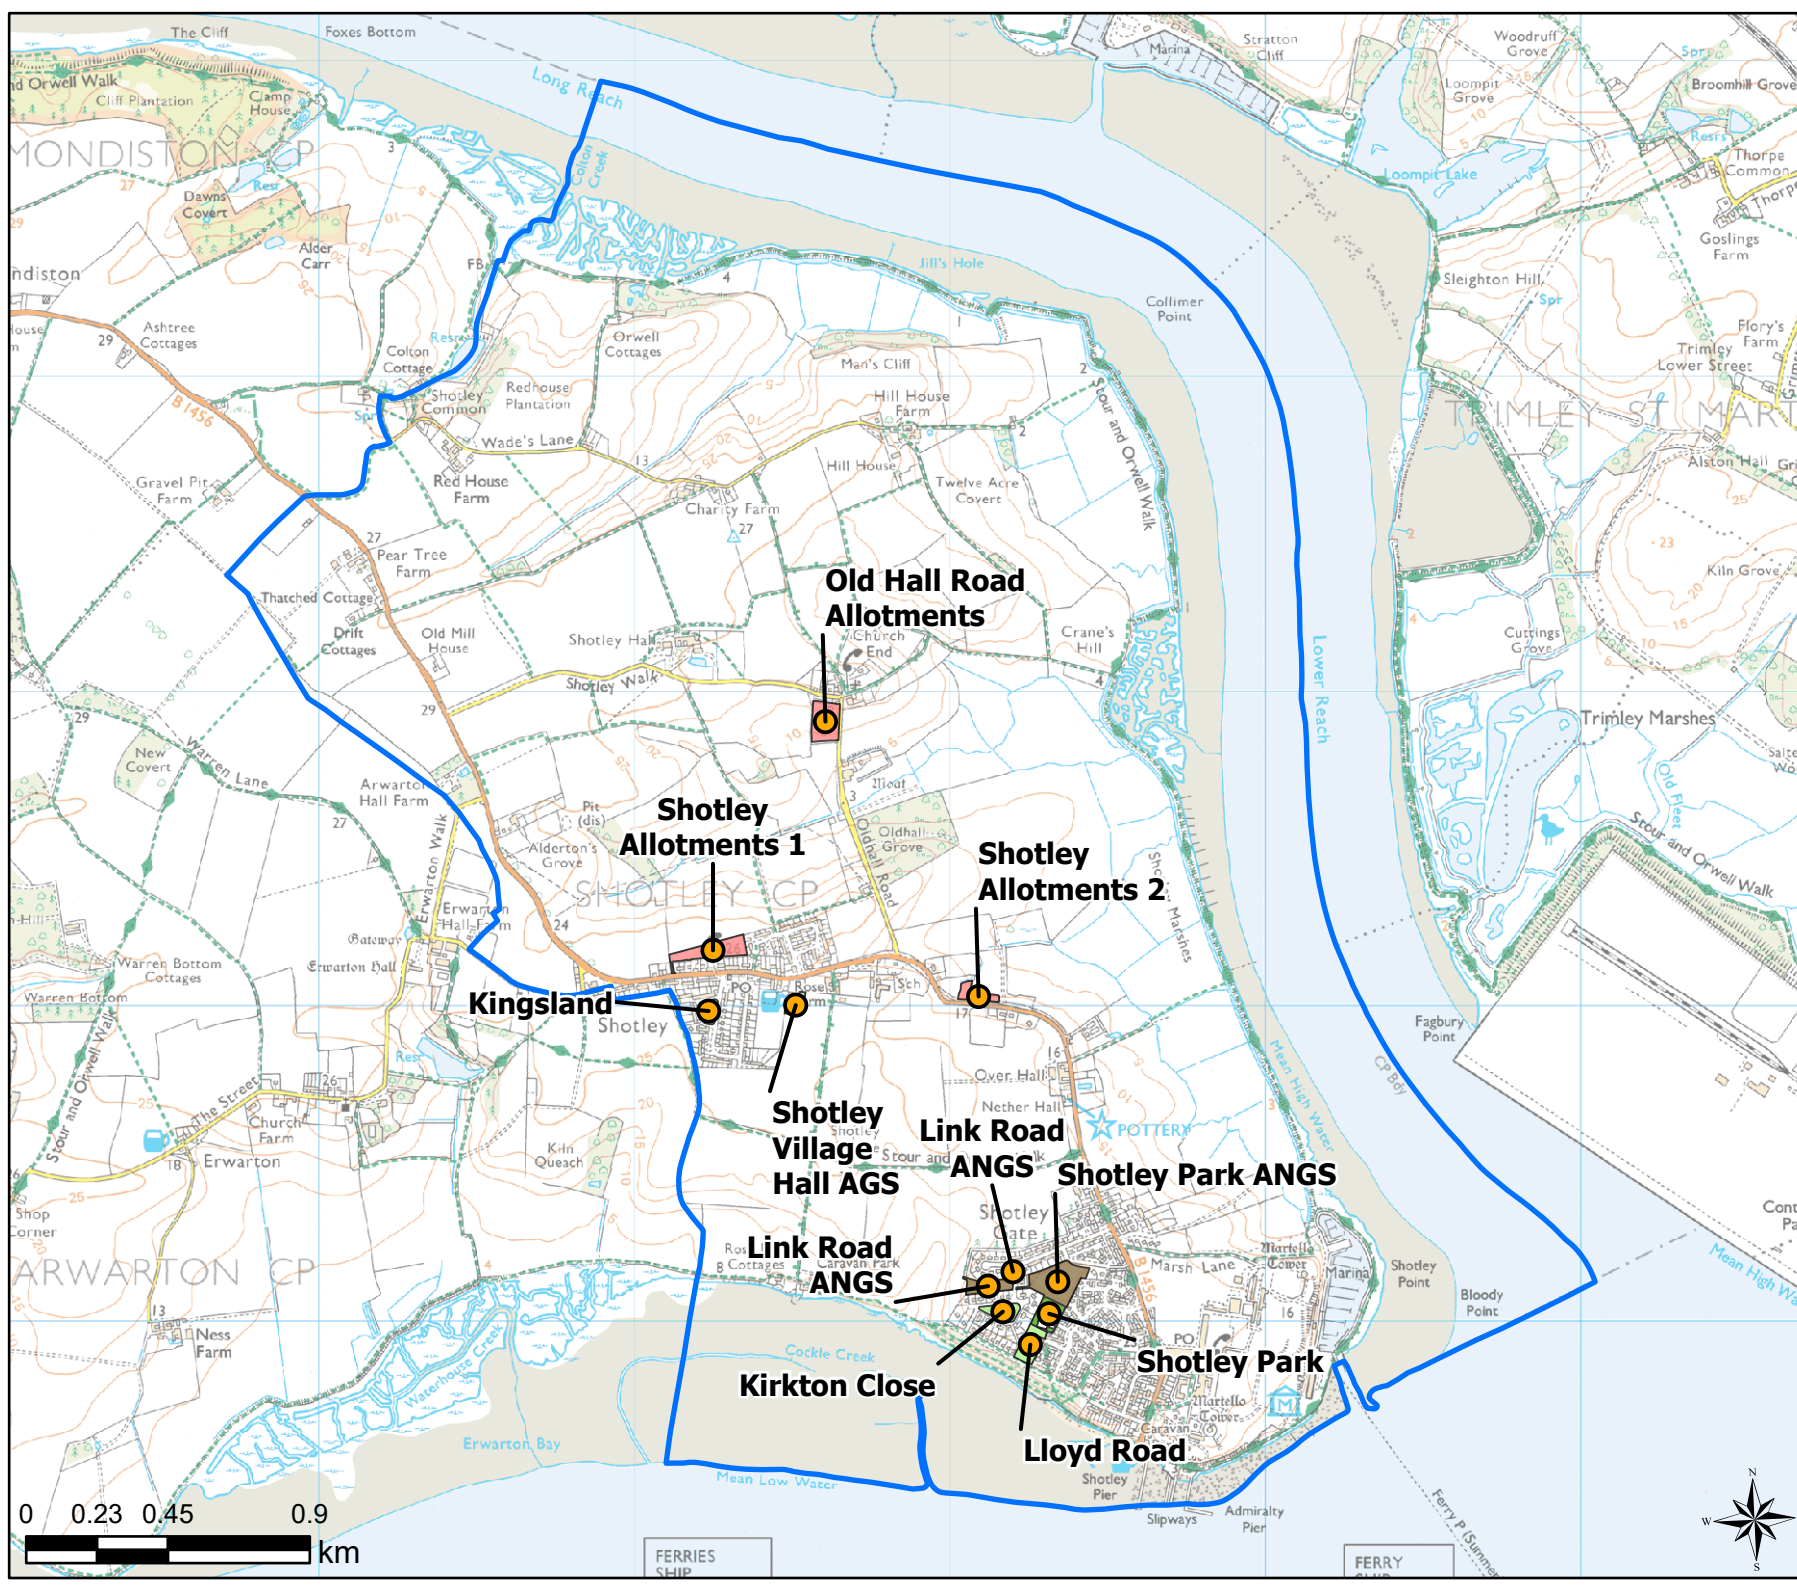

Map Produced on: 15/05/2019

Shimpling Audit Quality Scores

Legend
Parish Boundary

Open Space Study

Scale: 1:27,000

Map Produced on: 15/05/2019

Shotley

Audit Quality Scores