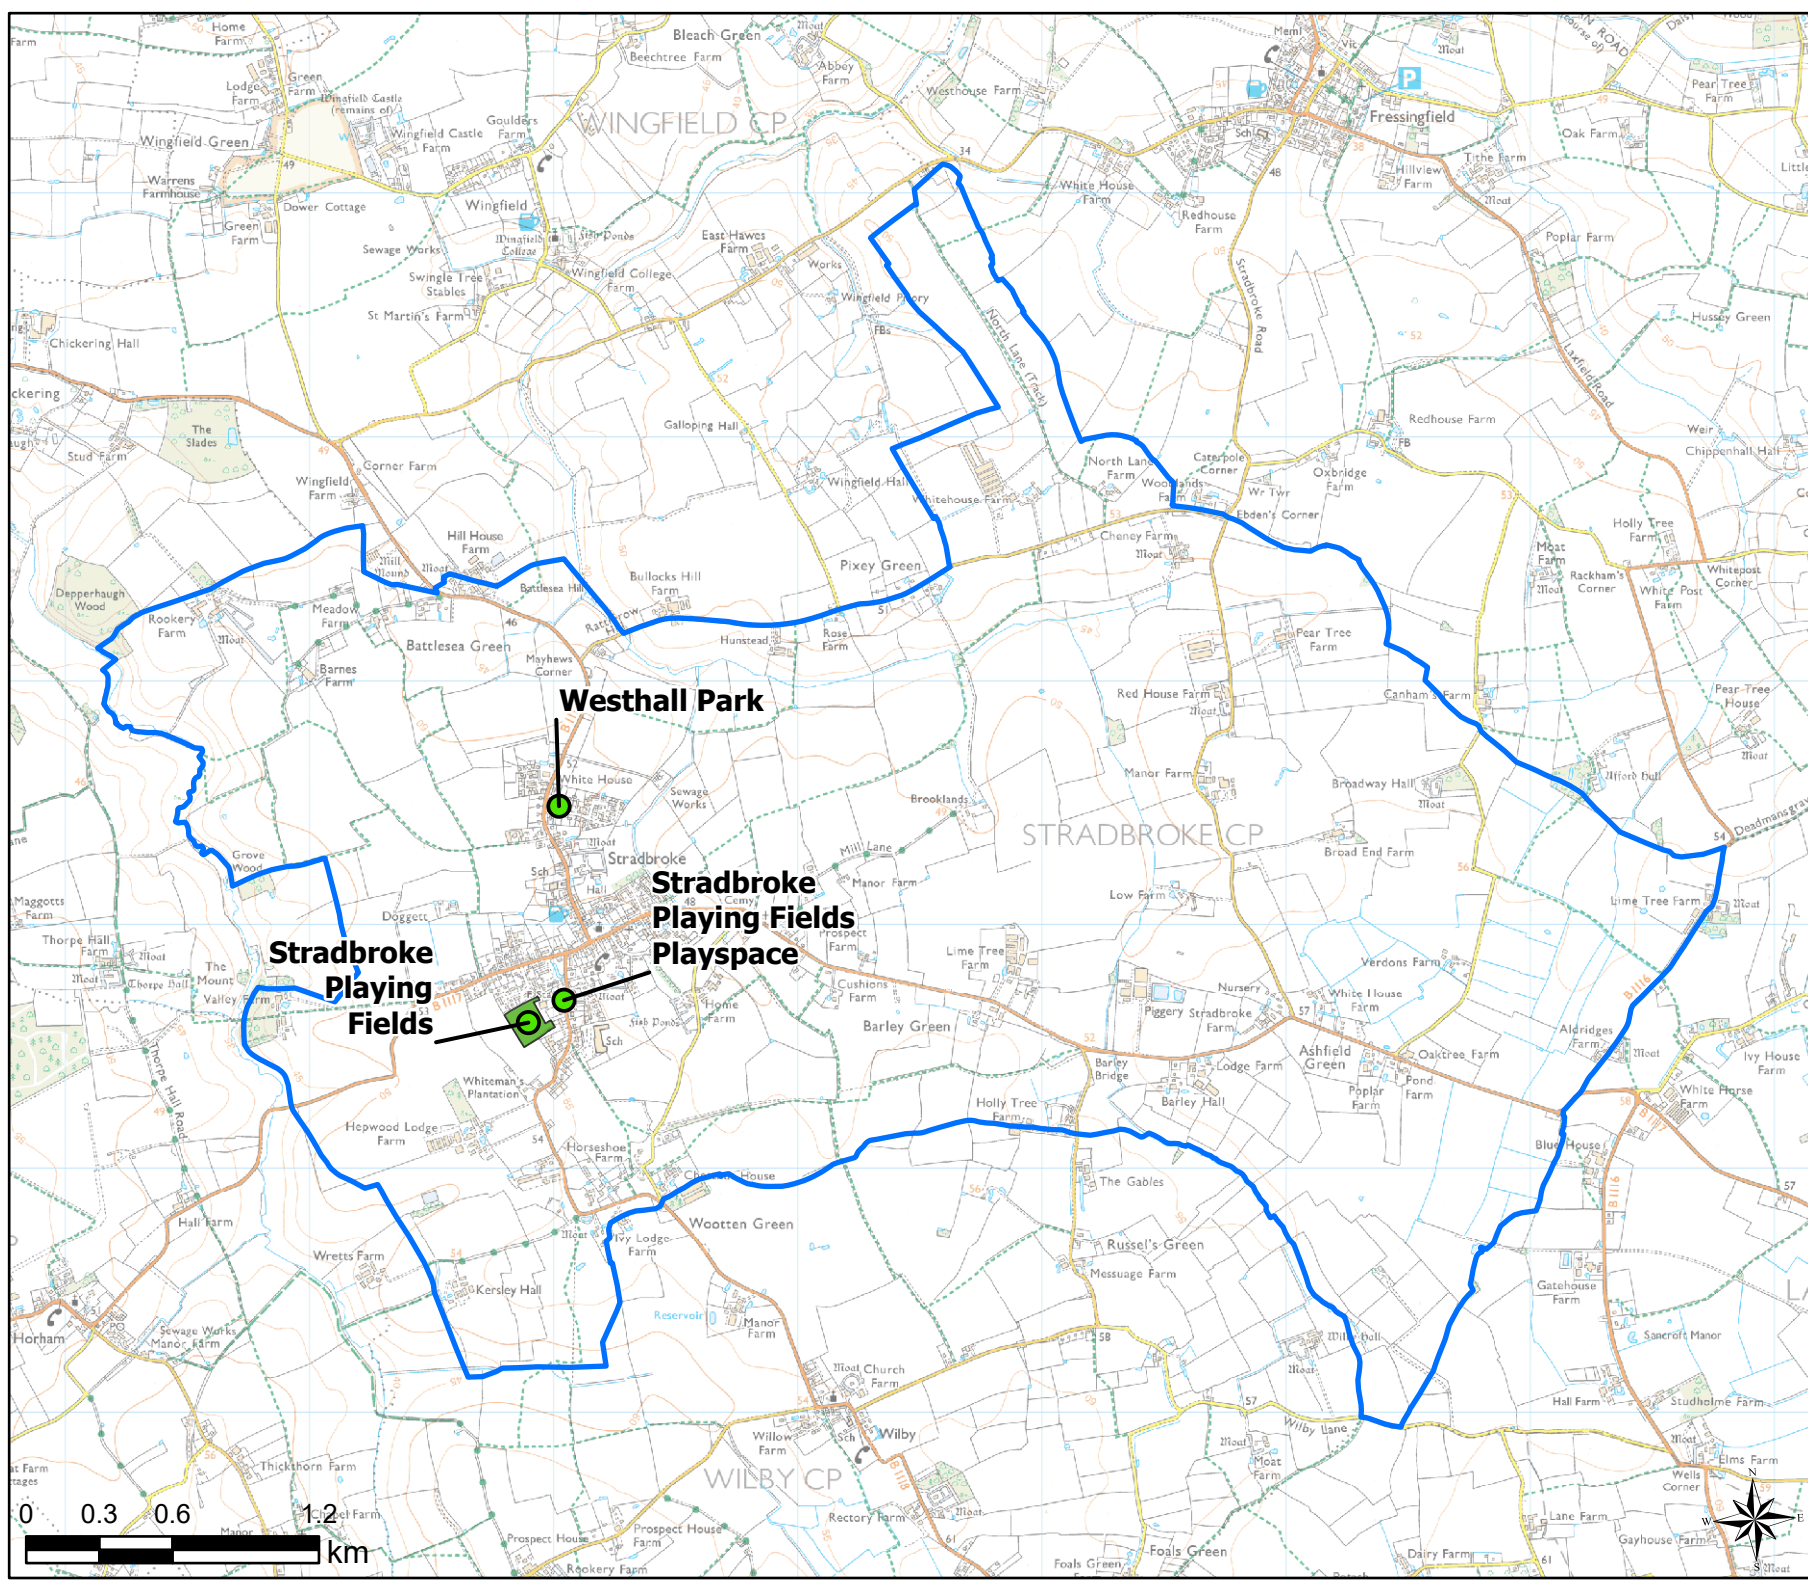

Open Space Study

Scale: 1:24,000

Map Produced on: 15/05/2019

Stradbroke

Audit Quality Scores

Legend

-  Parish Boundary
- Open Space Quality Scores**
-  A
- OpenSpace Typology**
-  Parks and Recreation Grounds
-  Play (Child)