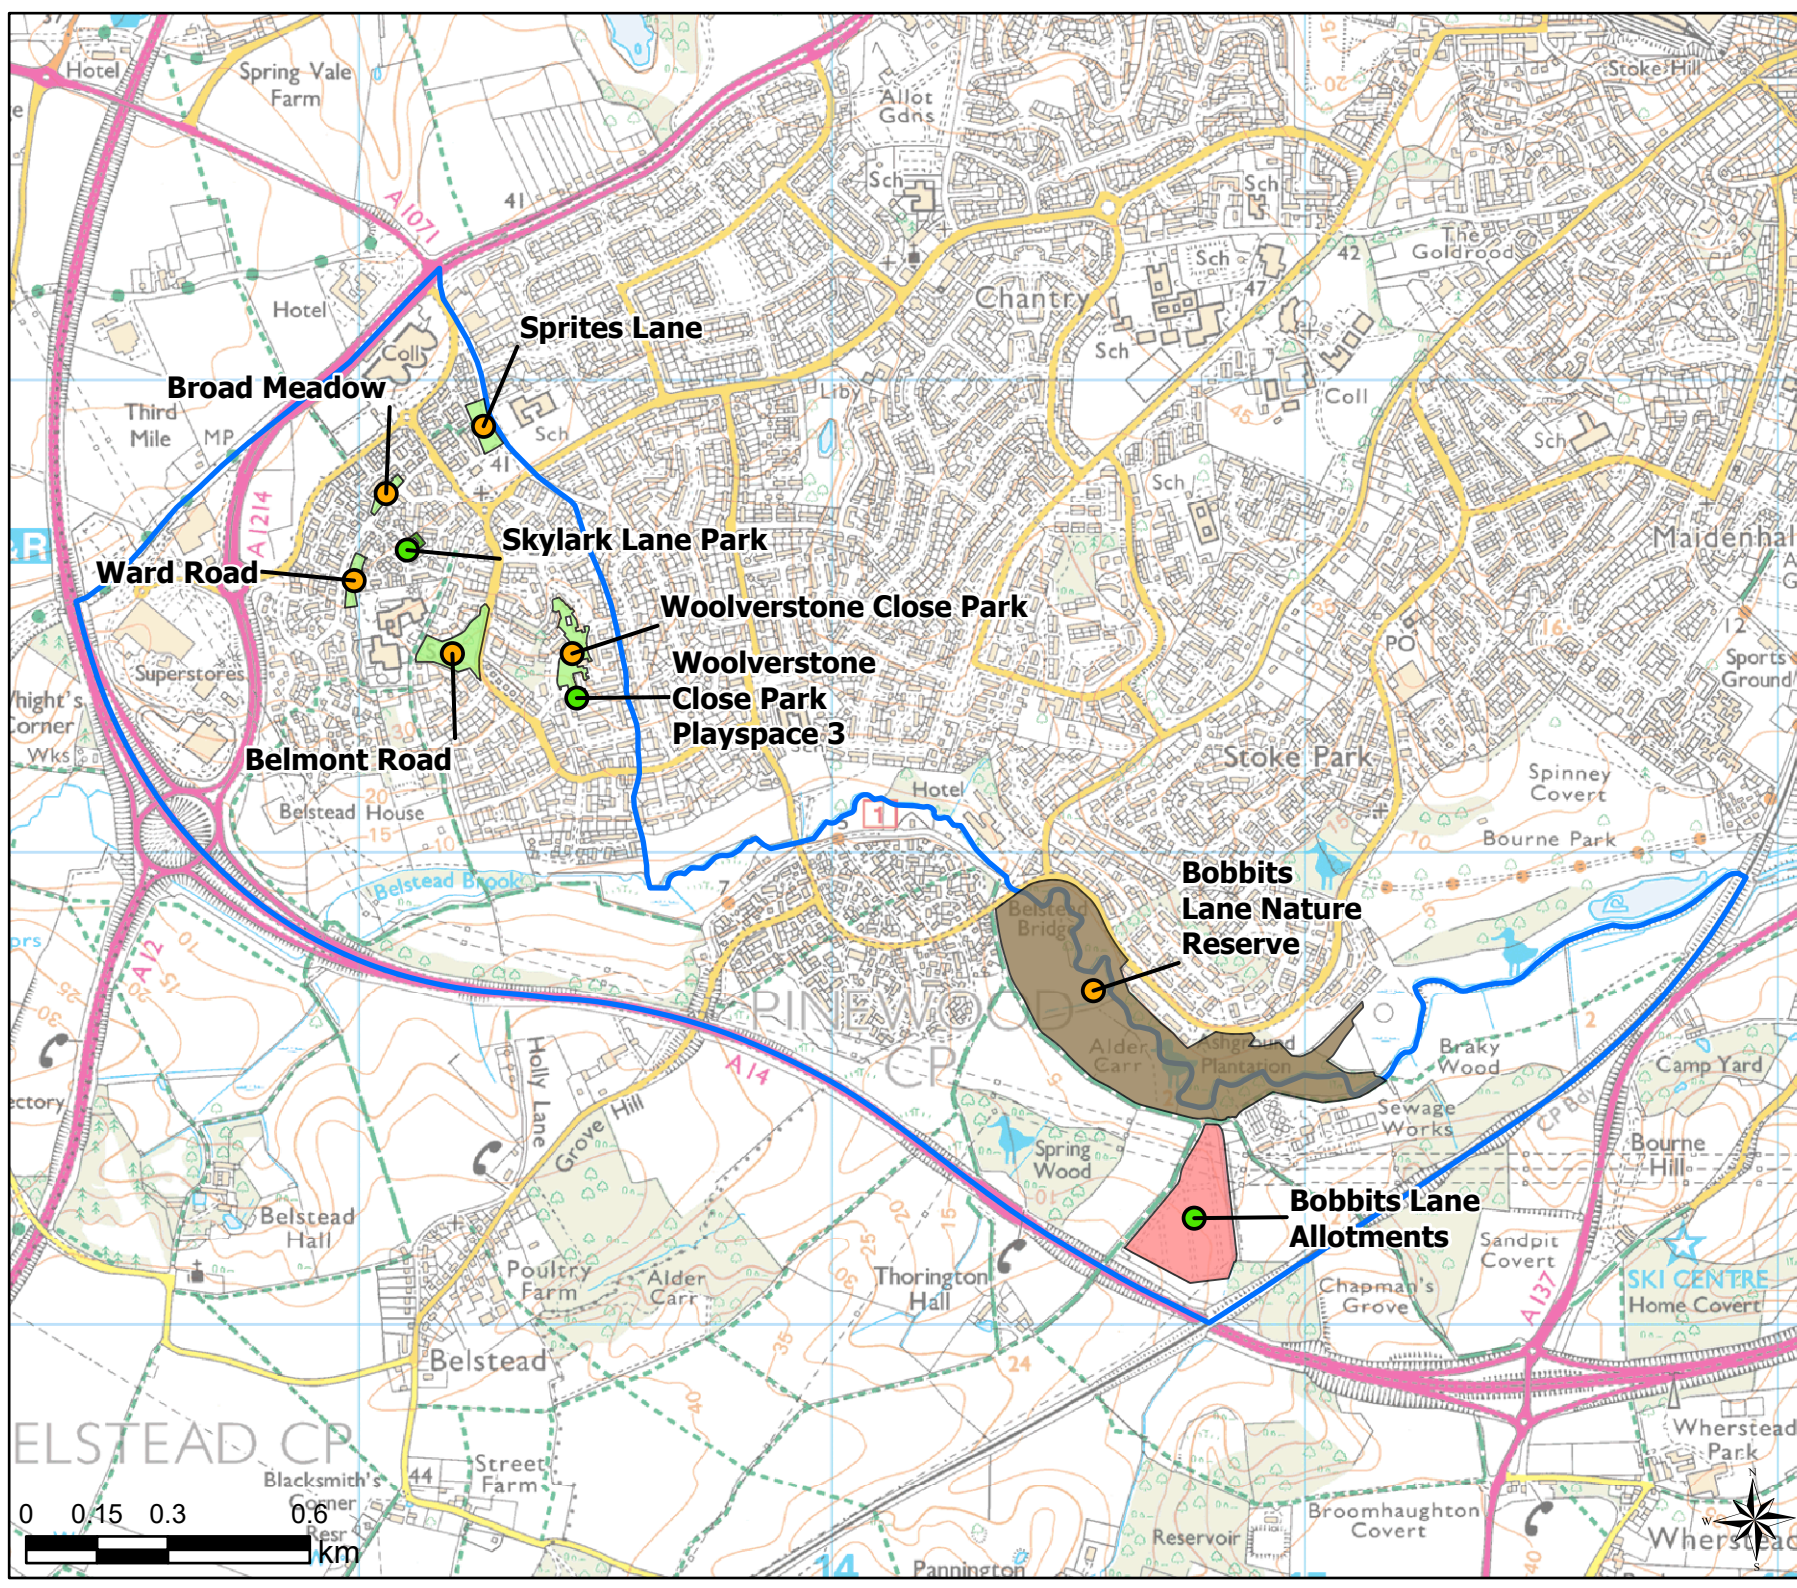

Palgrave
Audit Quality Scores

Legend

- Parish Boundary
- Open Space Quality Scores
- B
- OpenSpace
- Typology
- Amenity Greenspace

Open Space Study

Scale: 1:16,000

Map Produced on: 15/05/2019

Pinewood
Audit Quality Scores