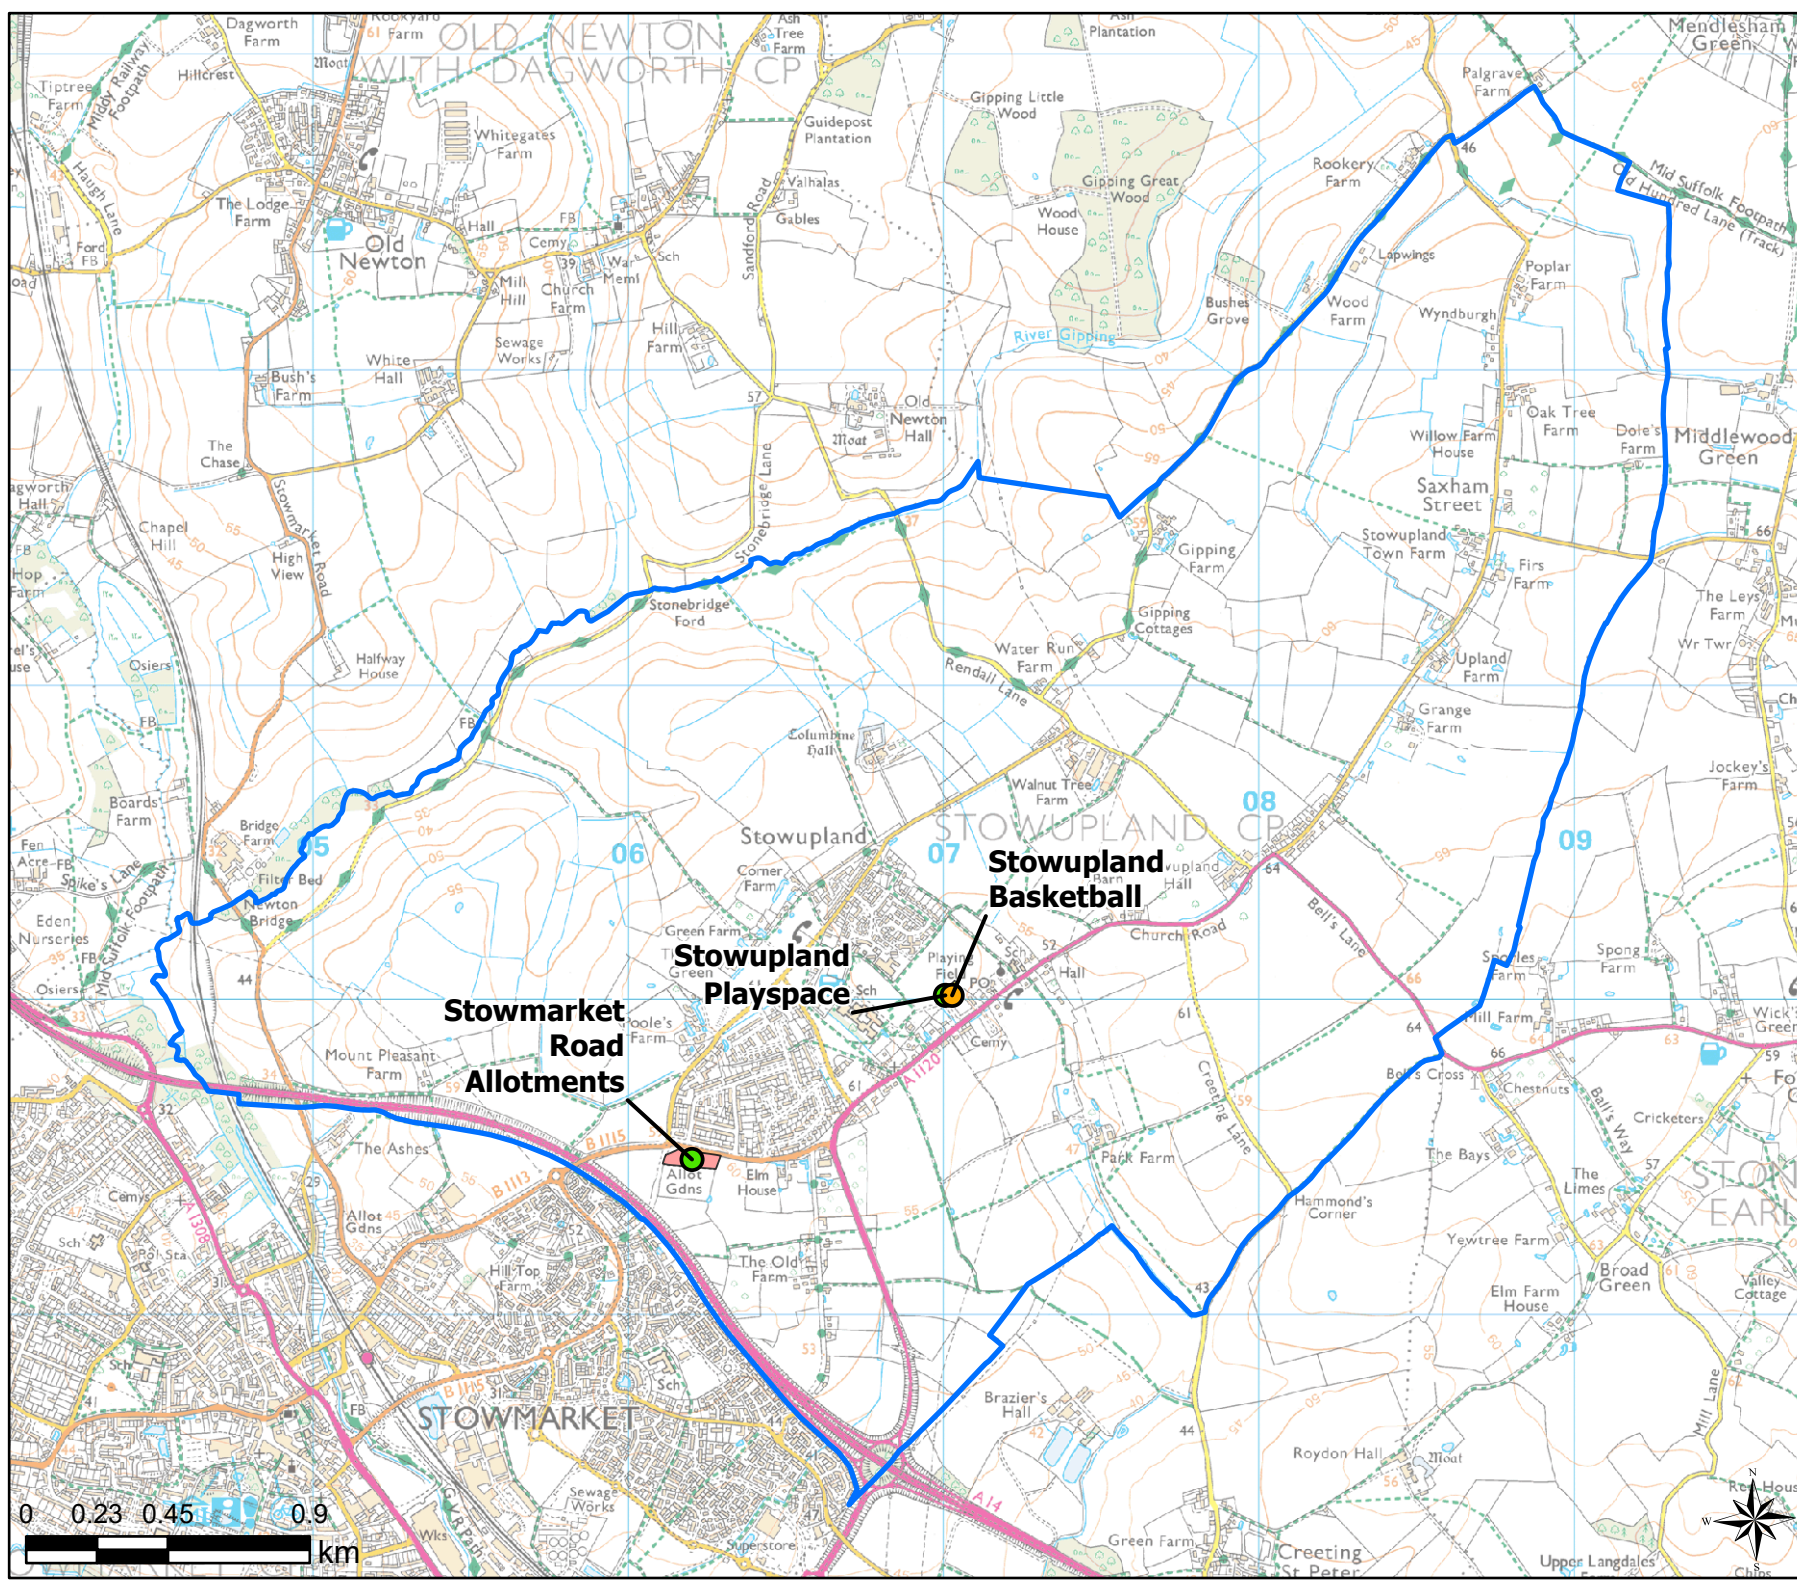

Open Space Study

Scale: 1:21,000

Map Produced on: 15/05/2019

Stowupland Audit Quality Scores

Legend

- Parish Boundary
- Open Space Quality Scores
 - A
 - B
- OpenSpace Typology
 - Allotments
 - Play (Child)
 - Play (Youth)