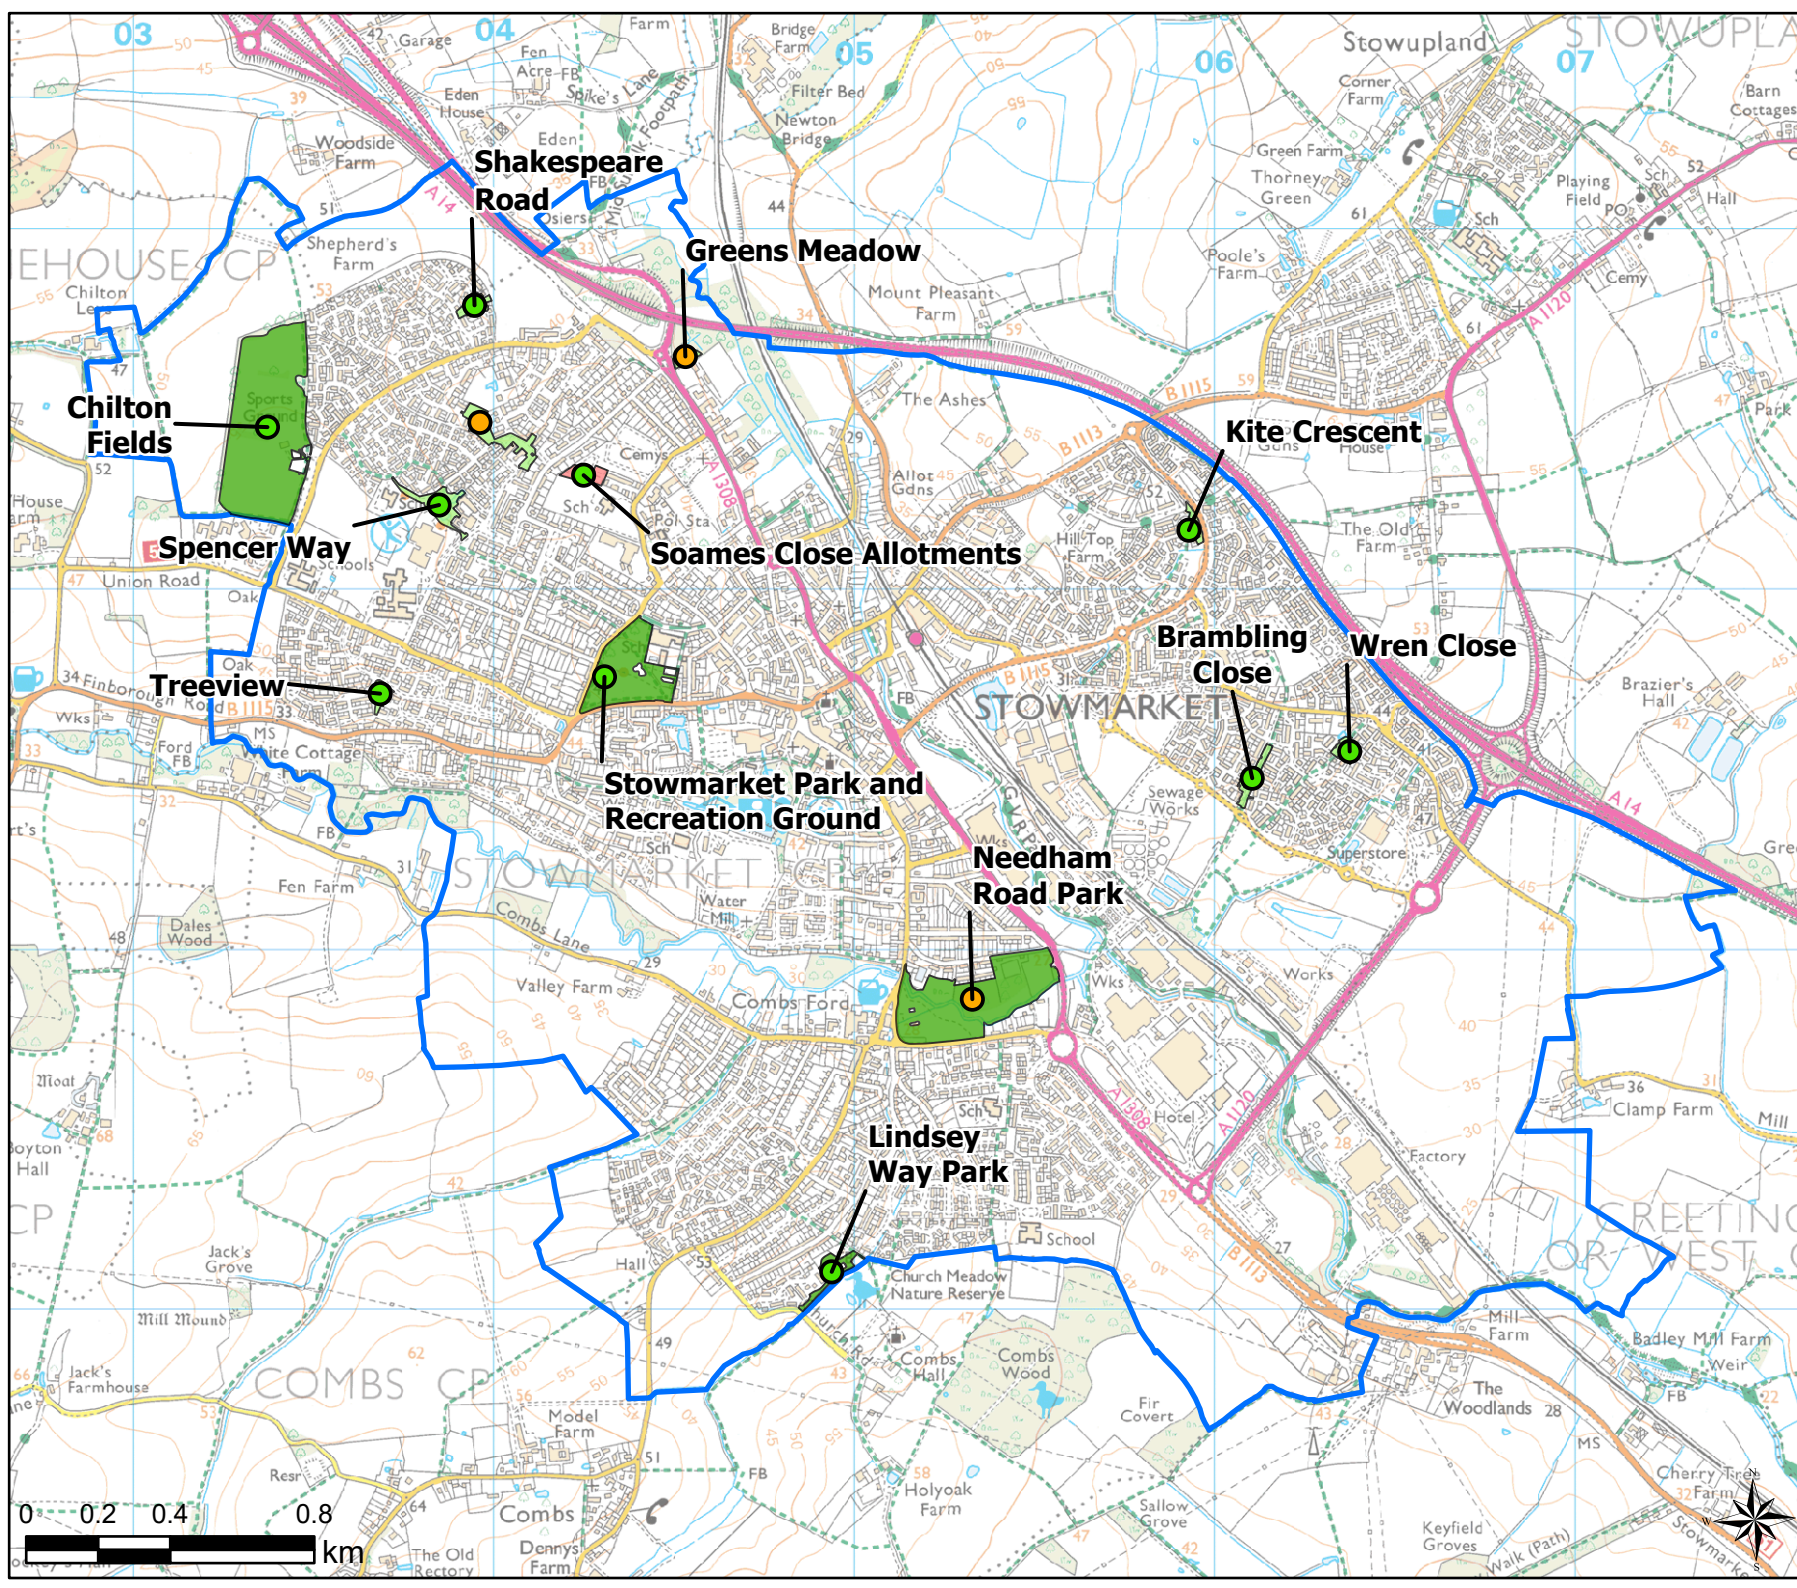

Stowmarket
Audit Quality Scores

Legend

- Parish Boundary
- Open Space Quality Scores
  - A
  - B
- OpenSpace Typology
  - Allotments
  - Amenity Greenspace
  - Parks and Recreation Grounds

Open Space Study

Scale: 1:21,000

Map Produced on: 15/05/2019