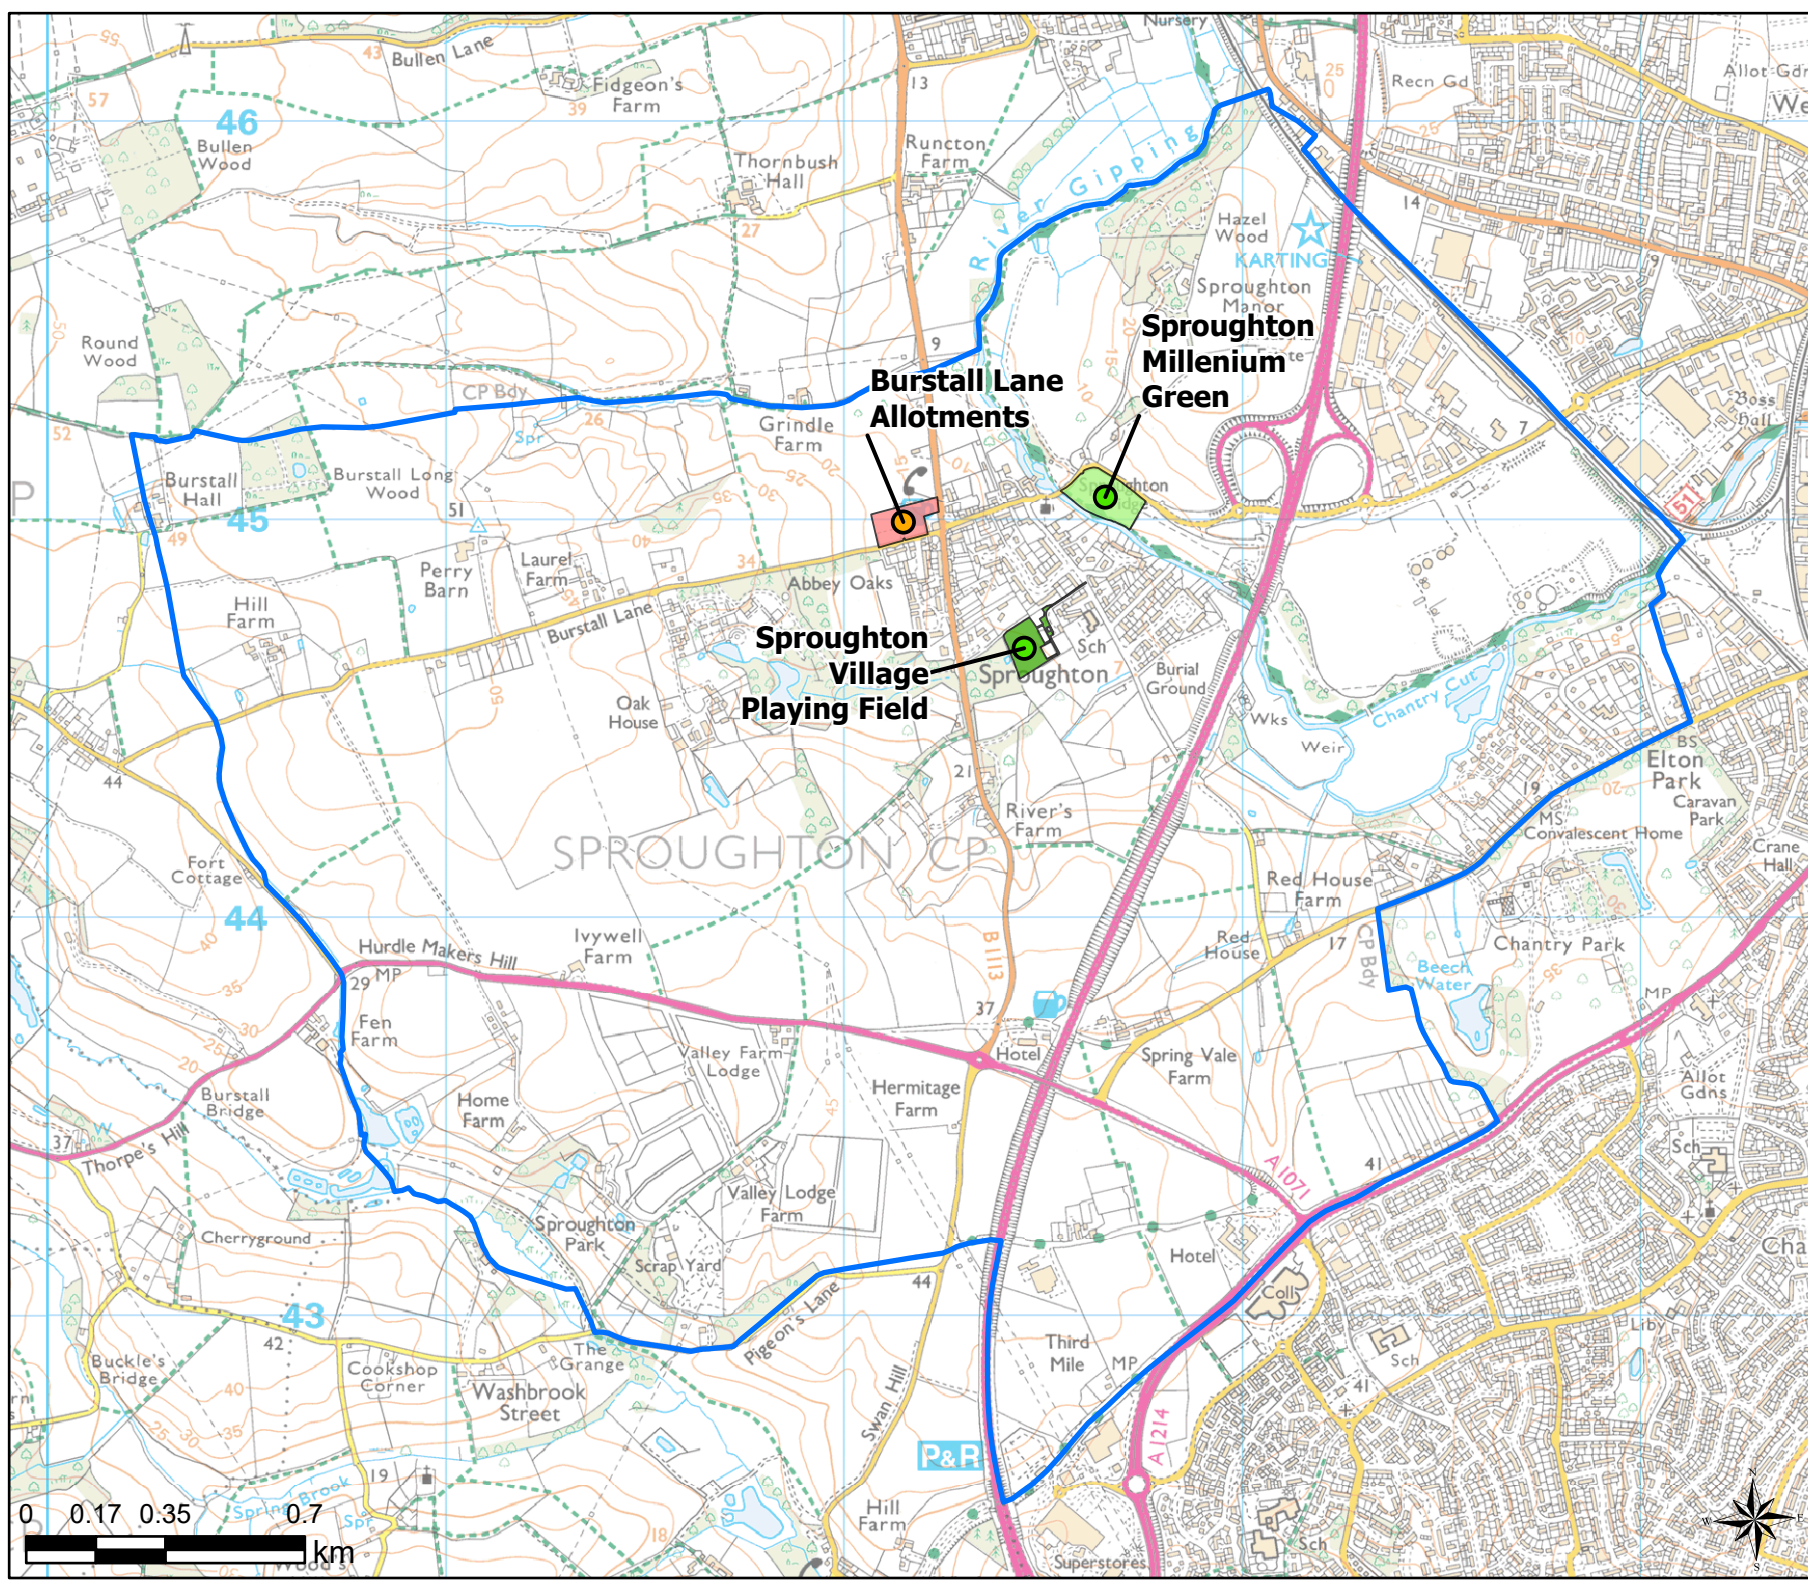

Sprouton Audit Quality Scores

Legend

- Parish Boundary
- **Open Space Quality Scores**
- A
- B
- **OpenSpace Typology**
- Allotments
- Amenity Greenspace
- Parks and Recreation Grounds

Open Space Study

Scale: 1:19,000

Map Produced on: 15/05/2019