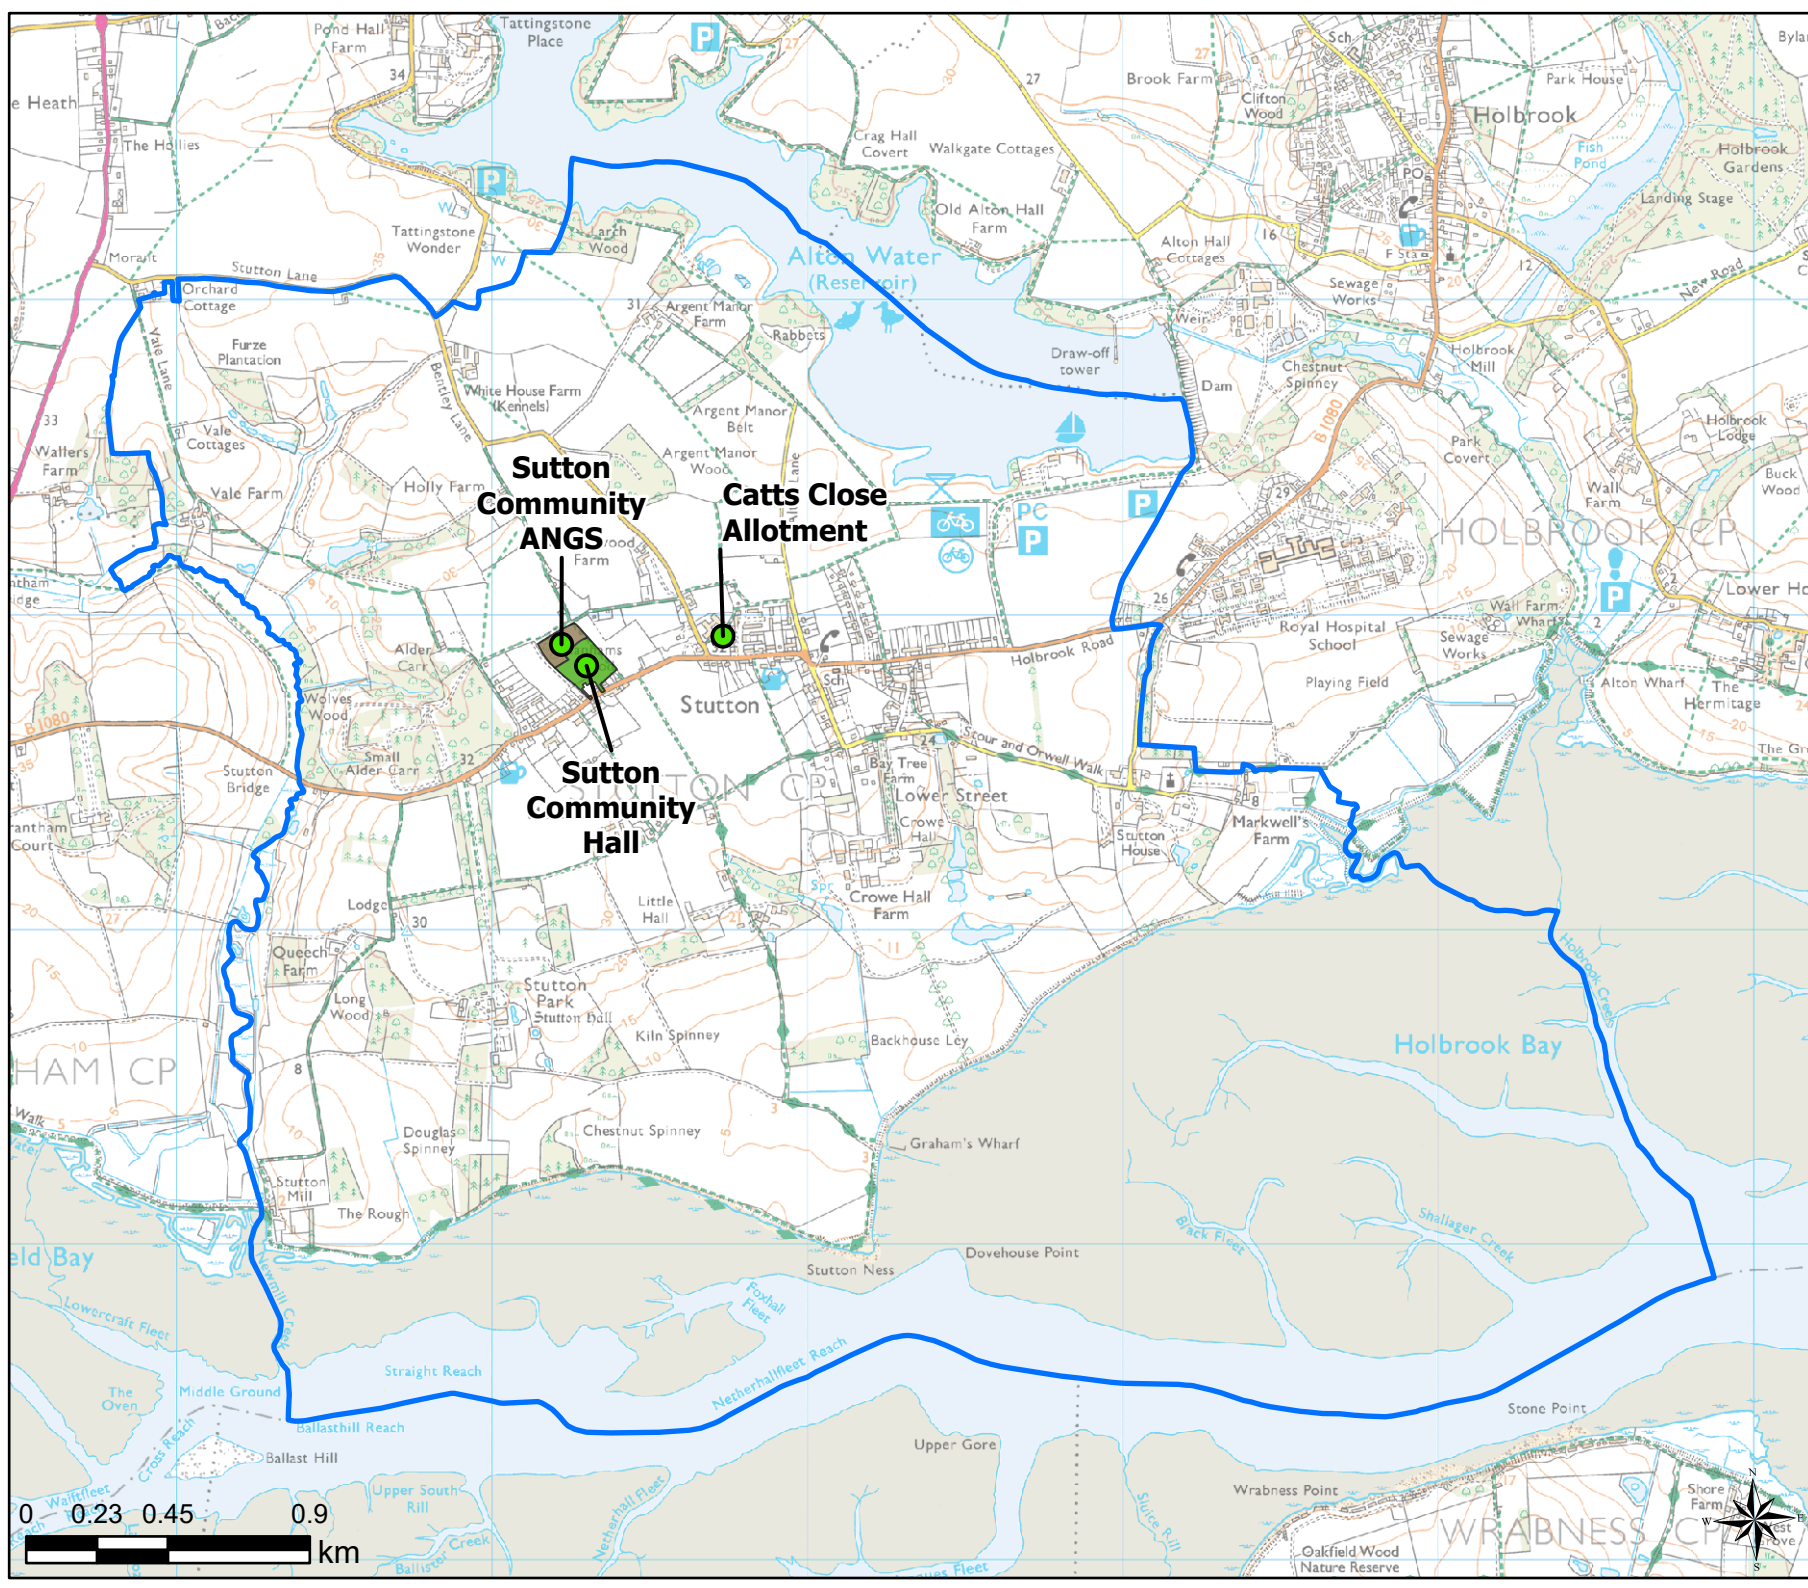

Open Space Study

Scale: 1:24,000

Map Produced on: 15/05/2019

Legend

Parish Boundary

Open Space Quality Scores

A

B