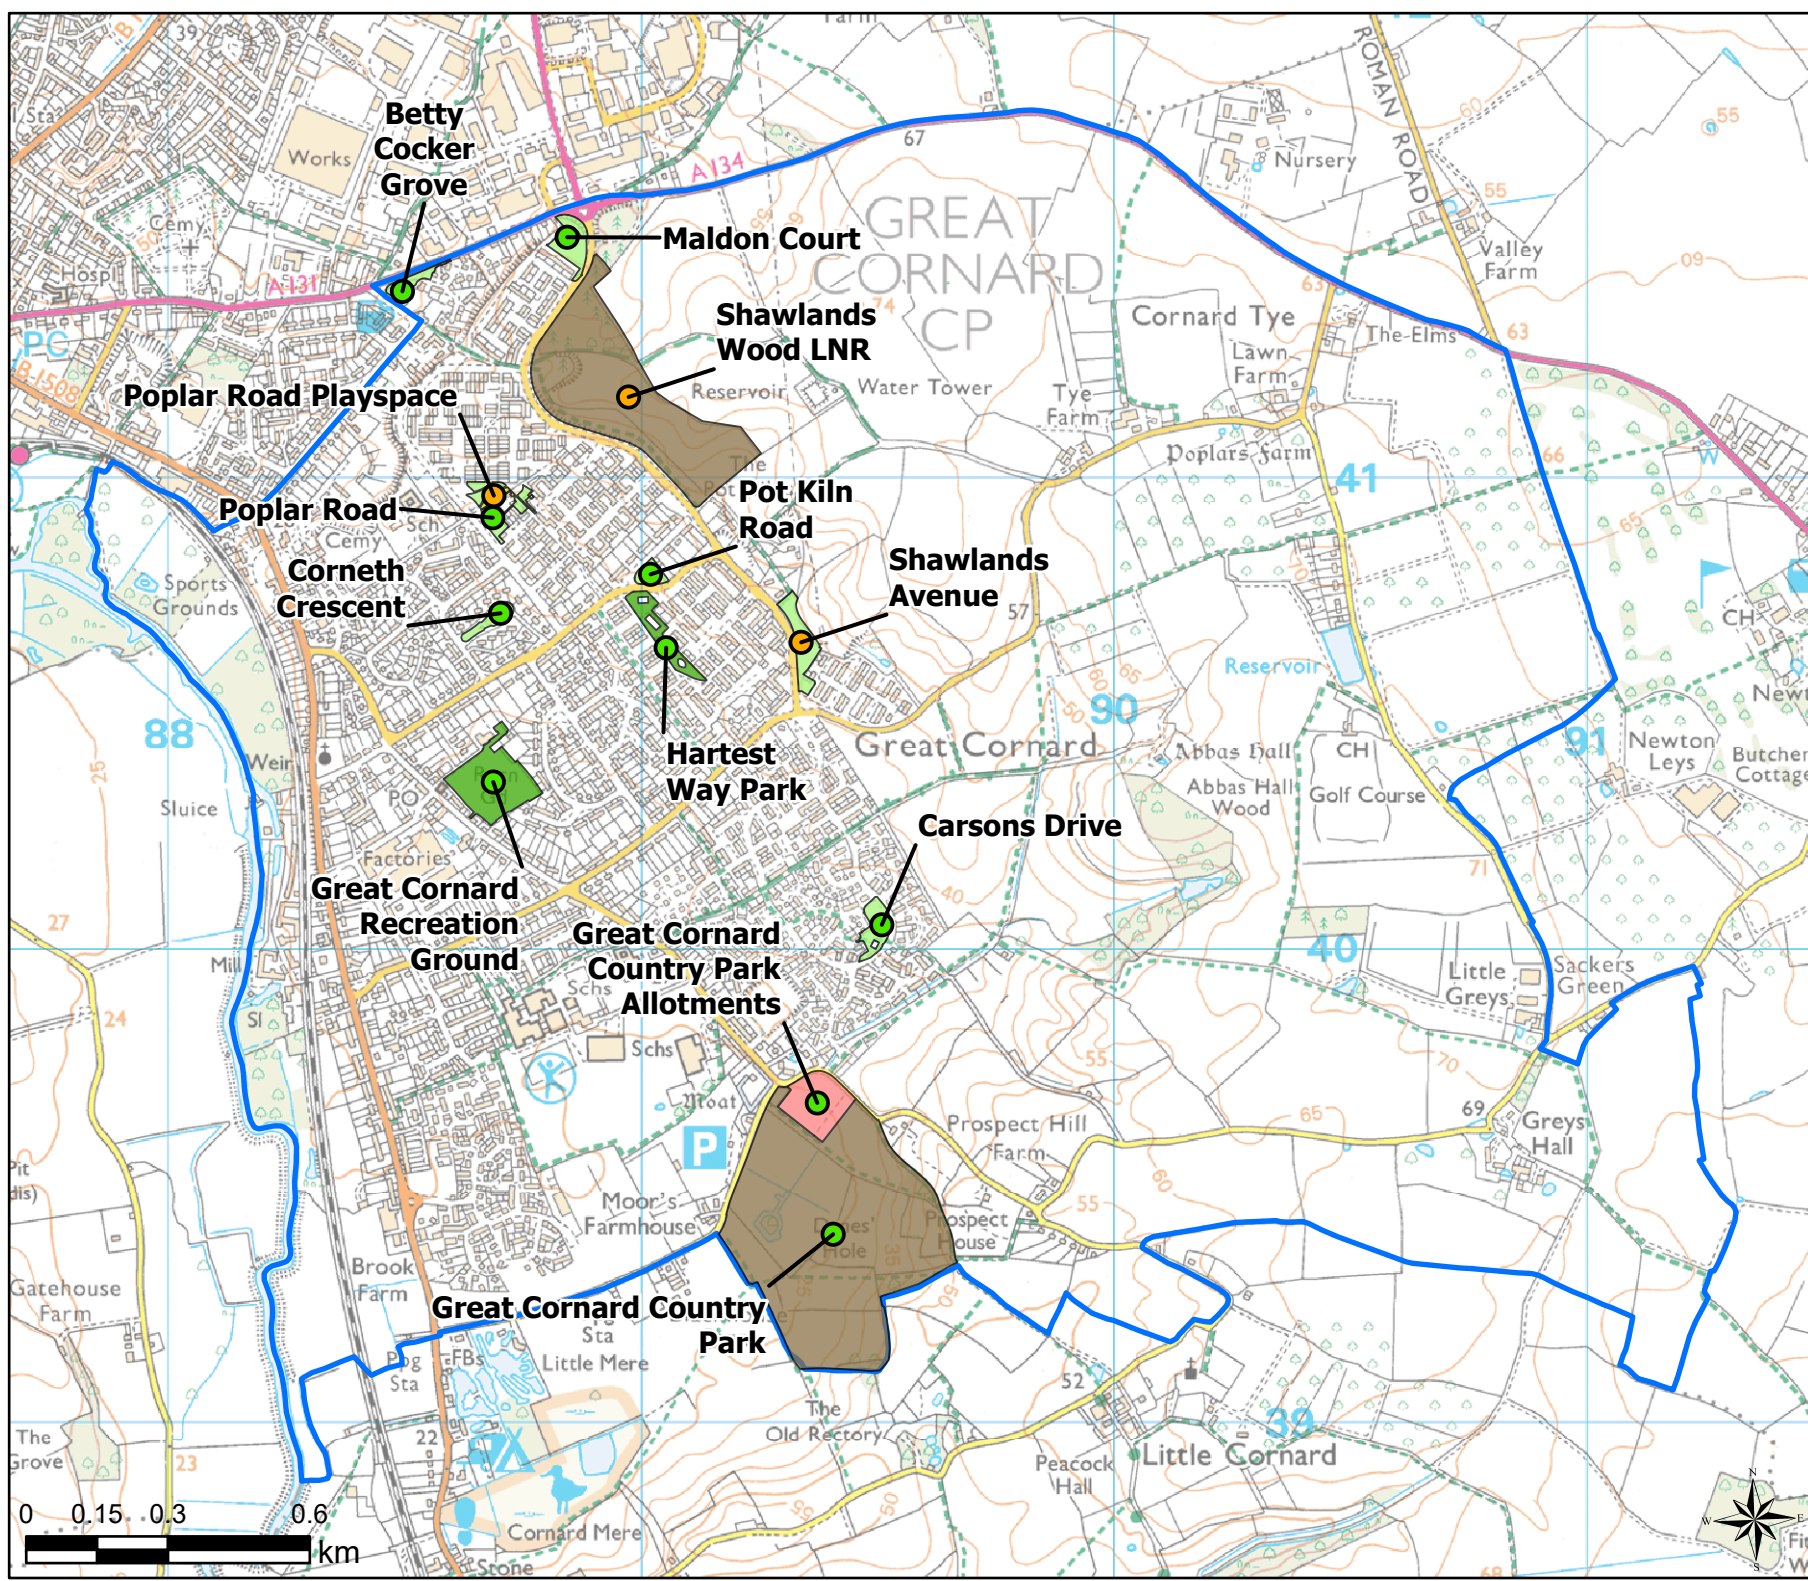

Scale: 1:13,000

Map Produced on: 15/05/2019

Great Cornard
Audit Quality Scores

Legend

- Parish Boundary
- Open Space Quality Scores**
- A
- B
- OpenSpace Typology**
- Accessible Natural Green Space
- Allotments
- Amenity Greenspace
- Parks and Recreation Grounds
- Play (Child)