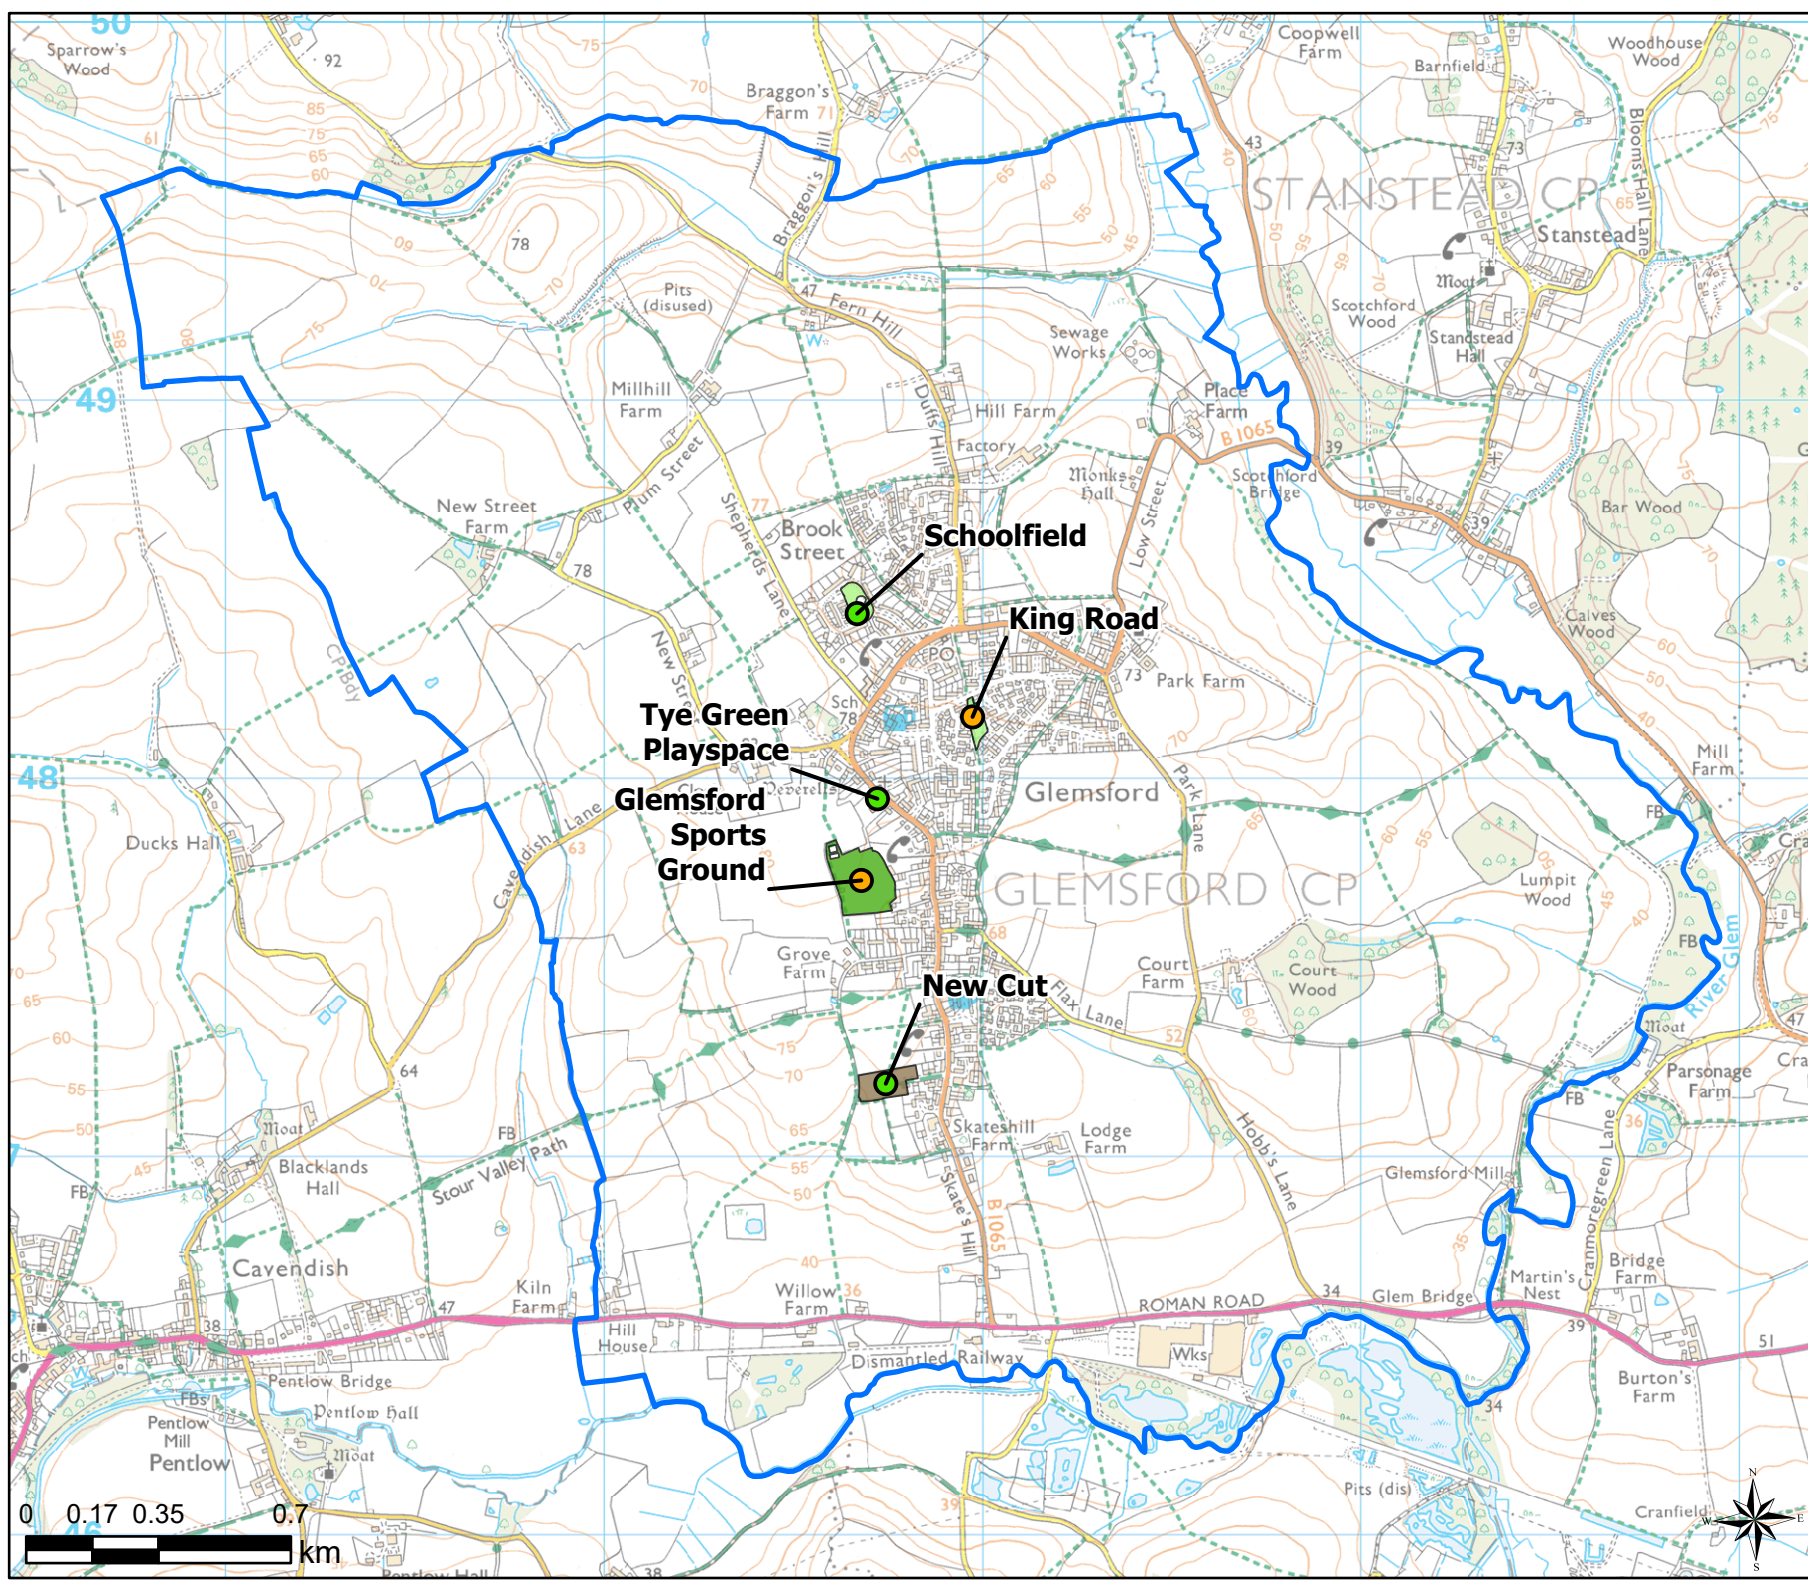

Open Space Study

Scale: 1:20,000

Map Produced on: 15/05/2019

Gosbeck
Audit Quality Scores

Legend

- Parish Boundary
- Open Space Quality Scores
- B

Open Space Study

Scale: 1:20,000