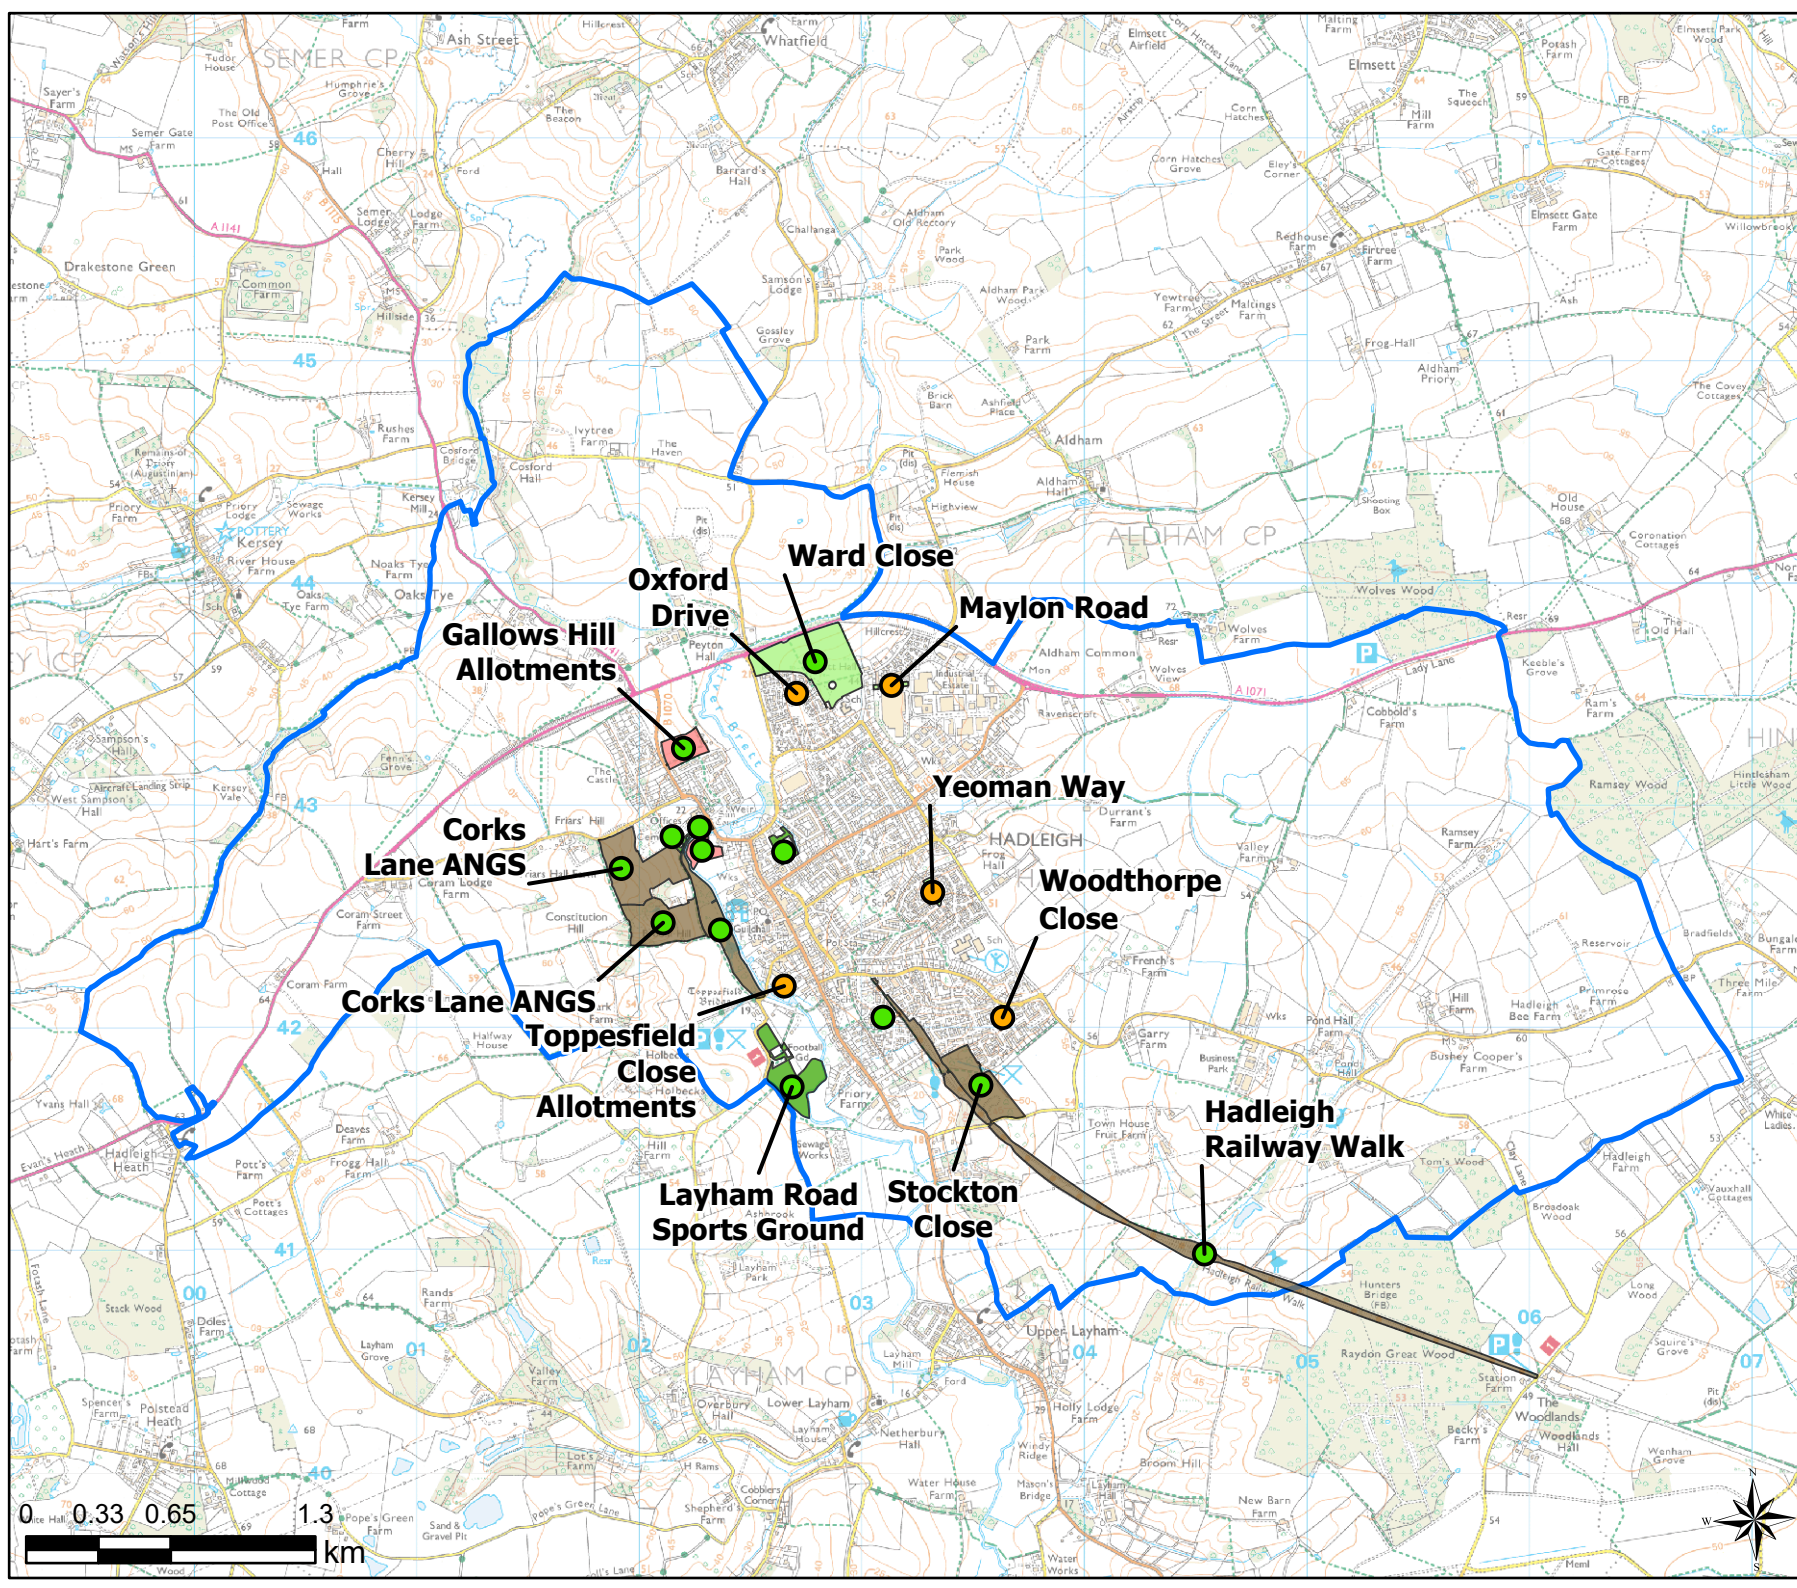

Hadleigh

Audit Quality Scores

Legend

- Parish Boundary
- Open Space Quality Scores
  - A
  - B
- OpenSpace Typology
  - Accessible Natural Green Space
  - Allotments
  - Amenity Greenspace
  - Parks and Recreation Grounds

Open Space Study

Scale: 1:34,000

Map Produced on: 15/05/2019