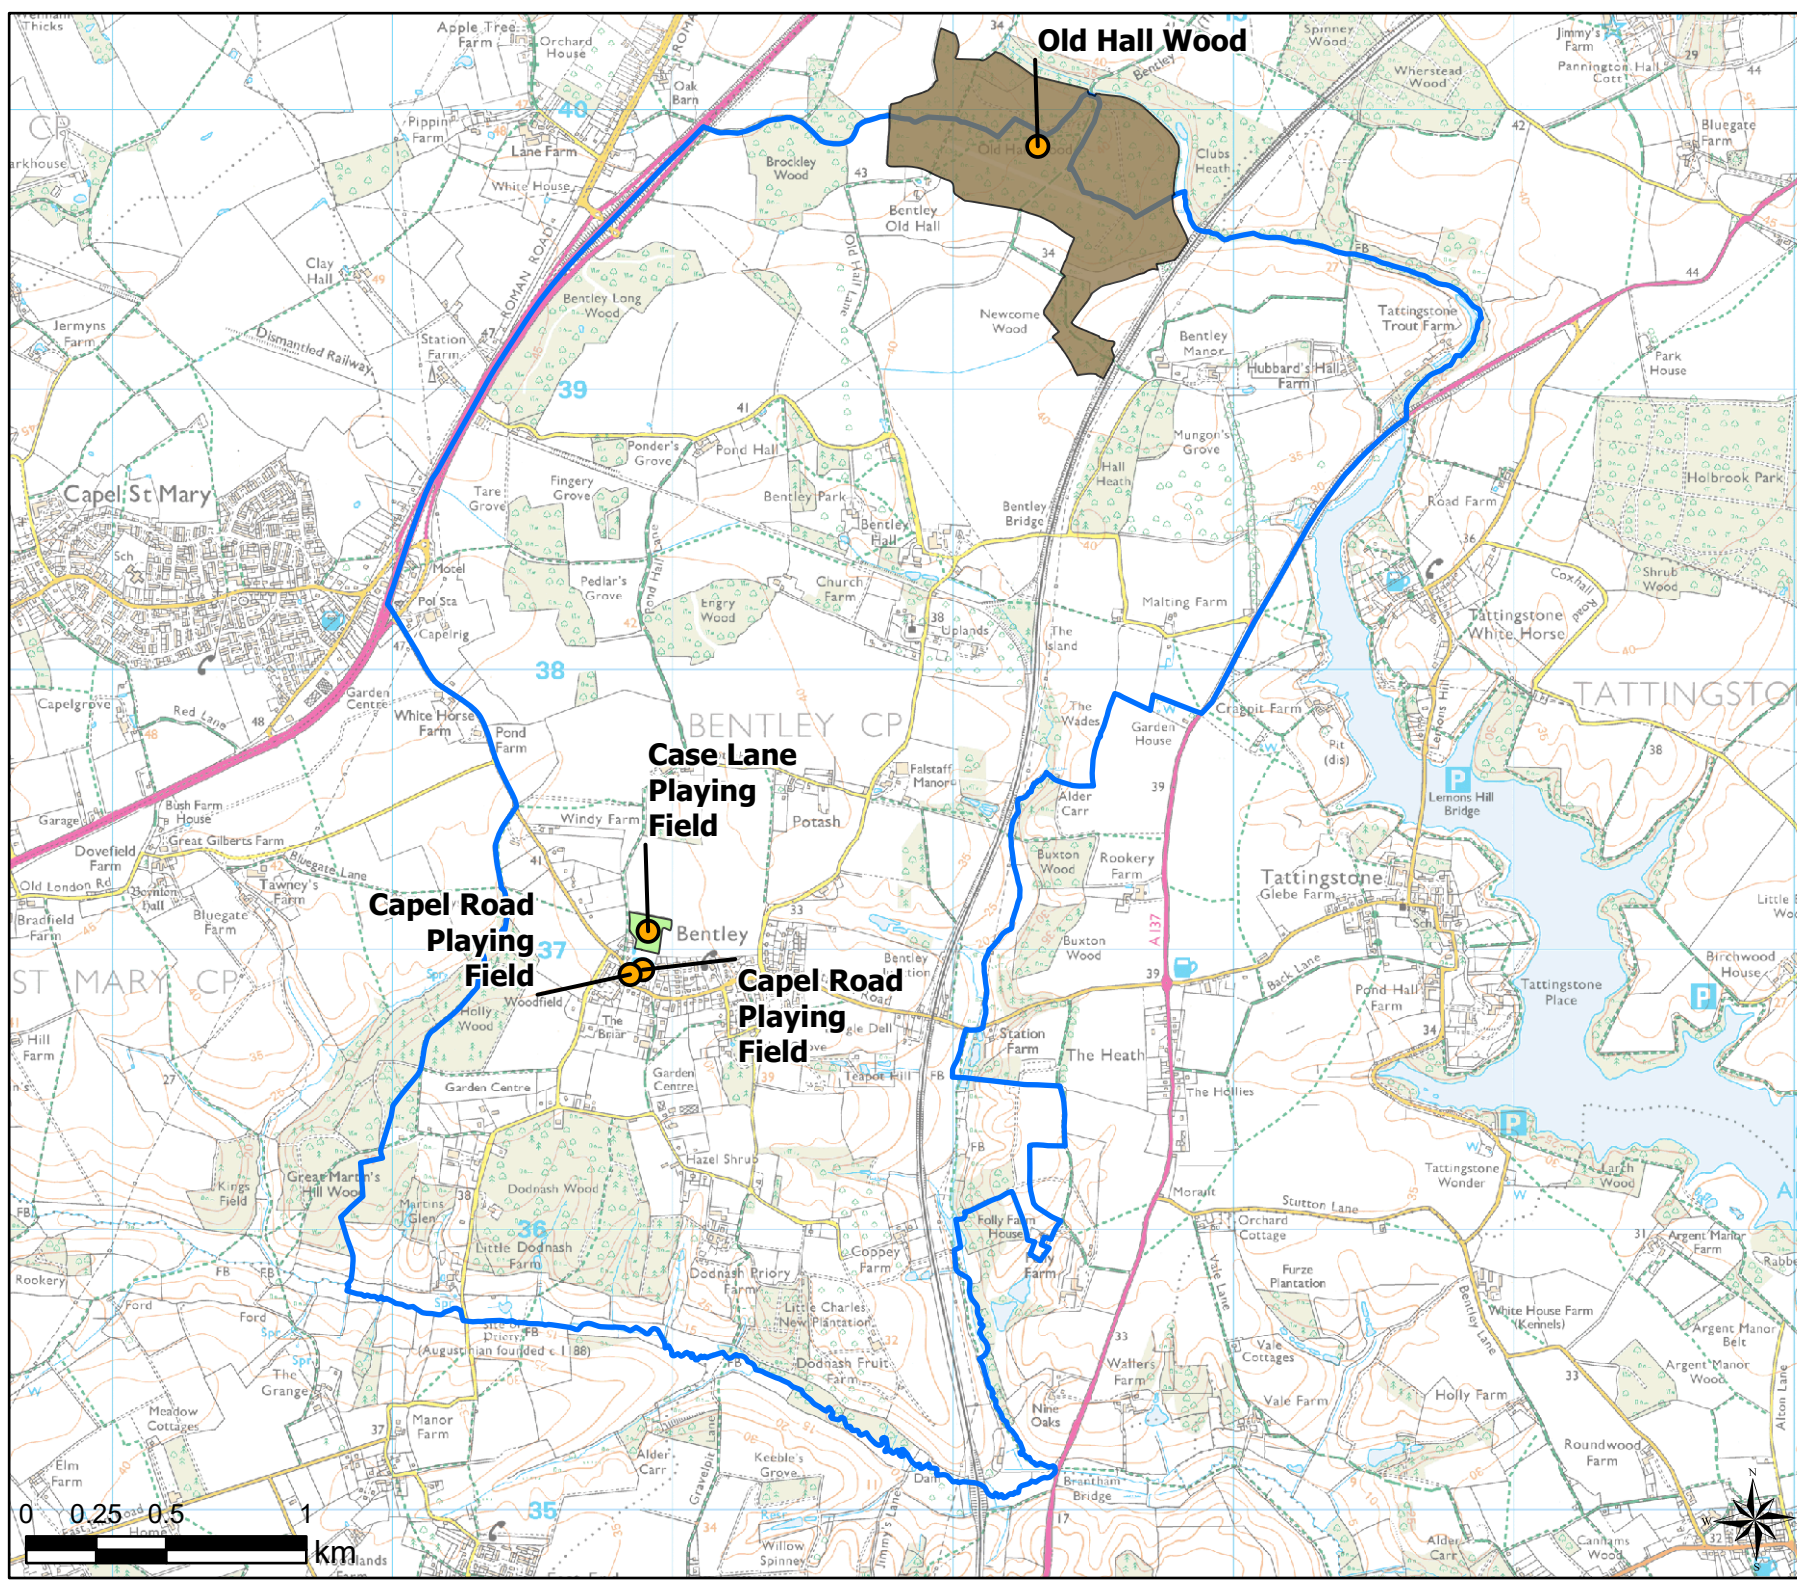

Bedfield

Audit Quality Scores

Legend

- Parish Boundary
- Open Space Quality Scores
- B
- OpenSpace
- Typology
- Amenity Greenspace
- Parks and Recreation Grounds

Open Space Study

Scale: 1:19,000

Map Produced on: 15/05/2019