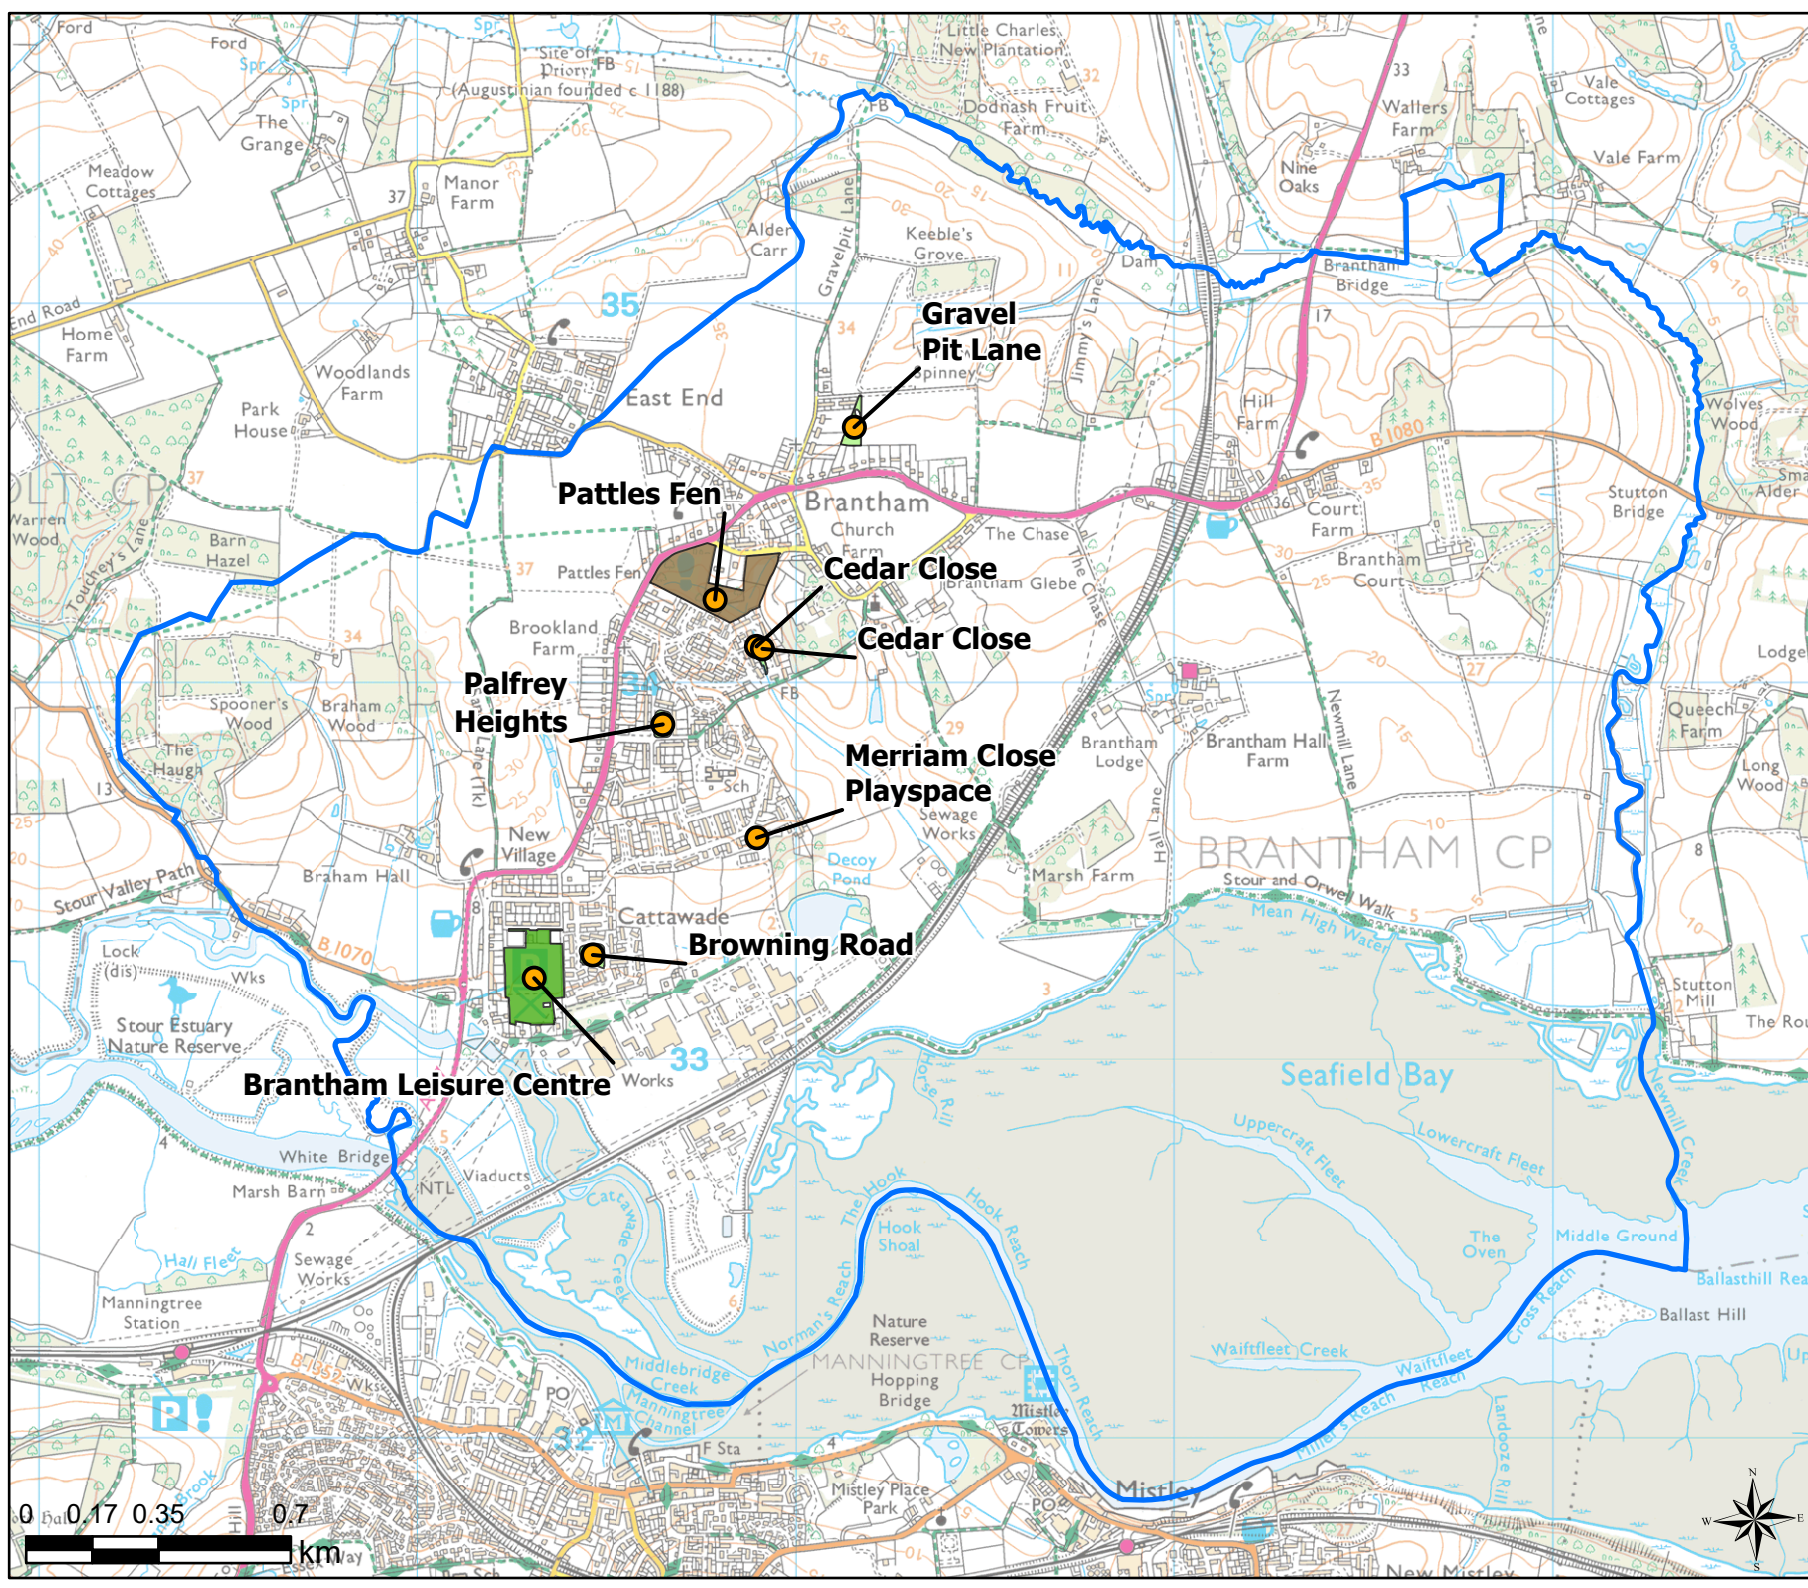

Open Space Study

Scale: 1:22,000

Map Produced on: 15/05/2019

Brantham
Audit Quality Scores

Legend

- Parish Boundary
- Open Space Quality Scores
- B
- OpenSpace
- Typology
- Accessible Natural Green Space
- Amenity Greenspace
- Parks and Recreation Grounds
- Play (Child)