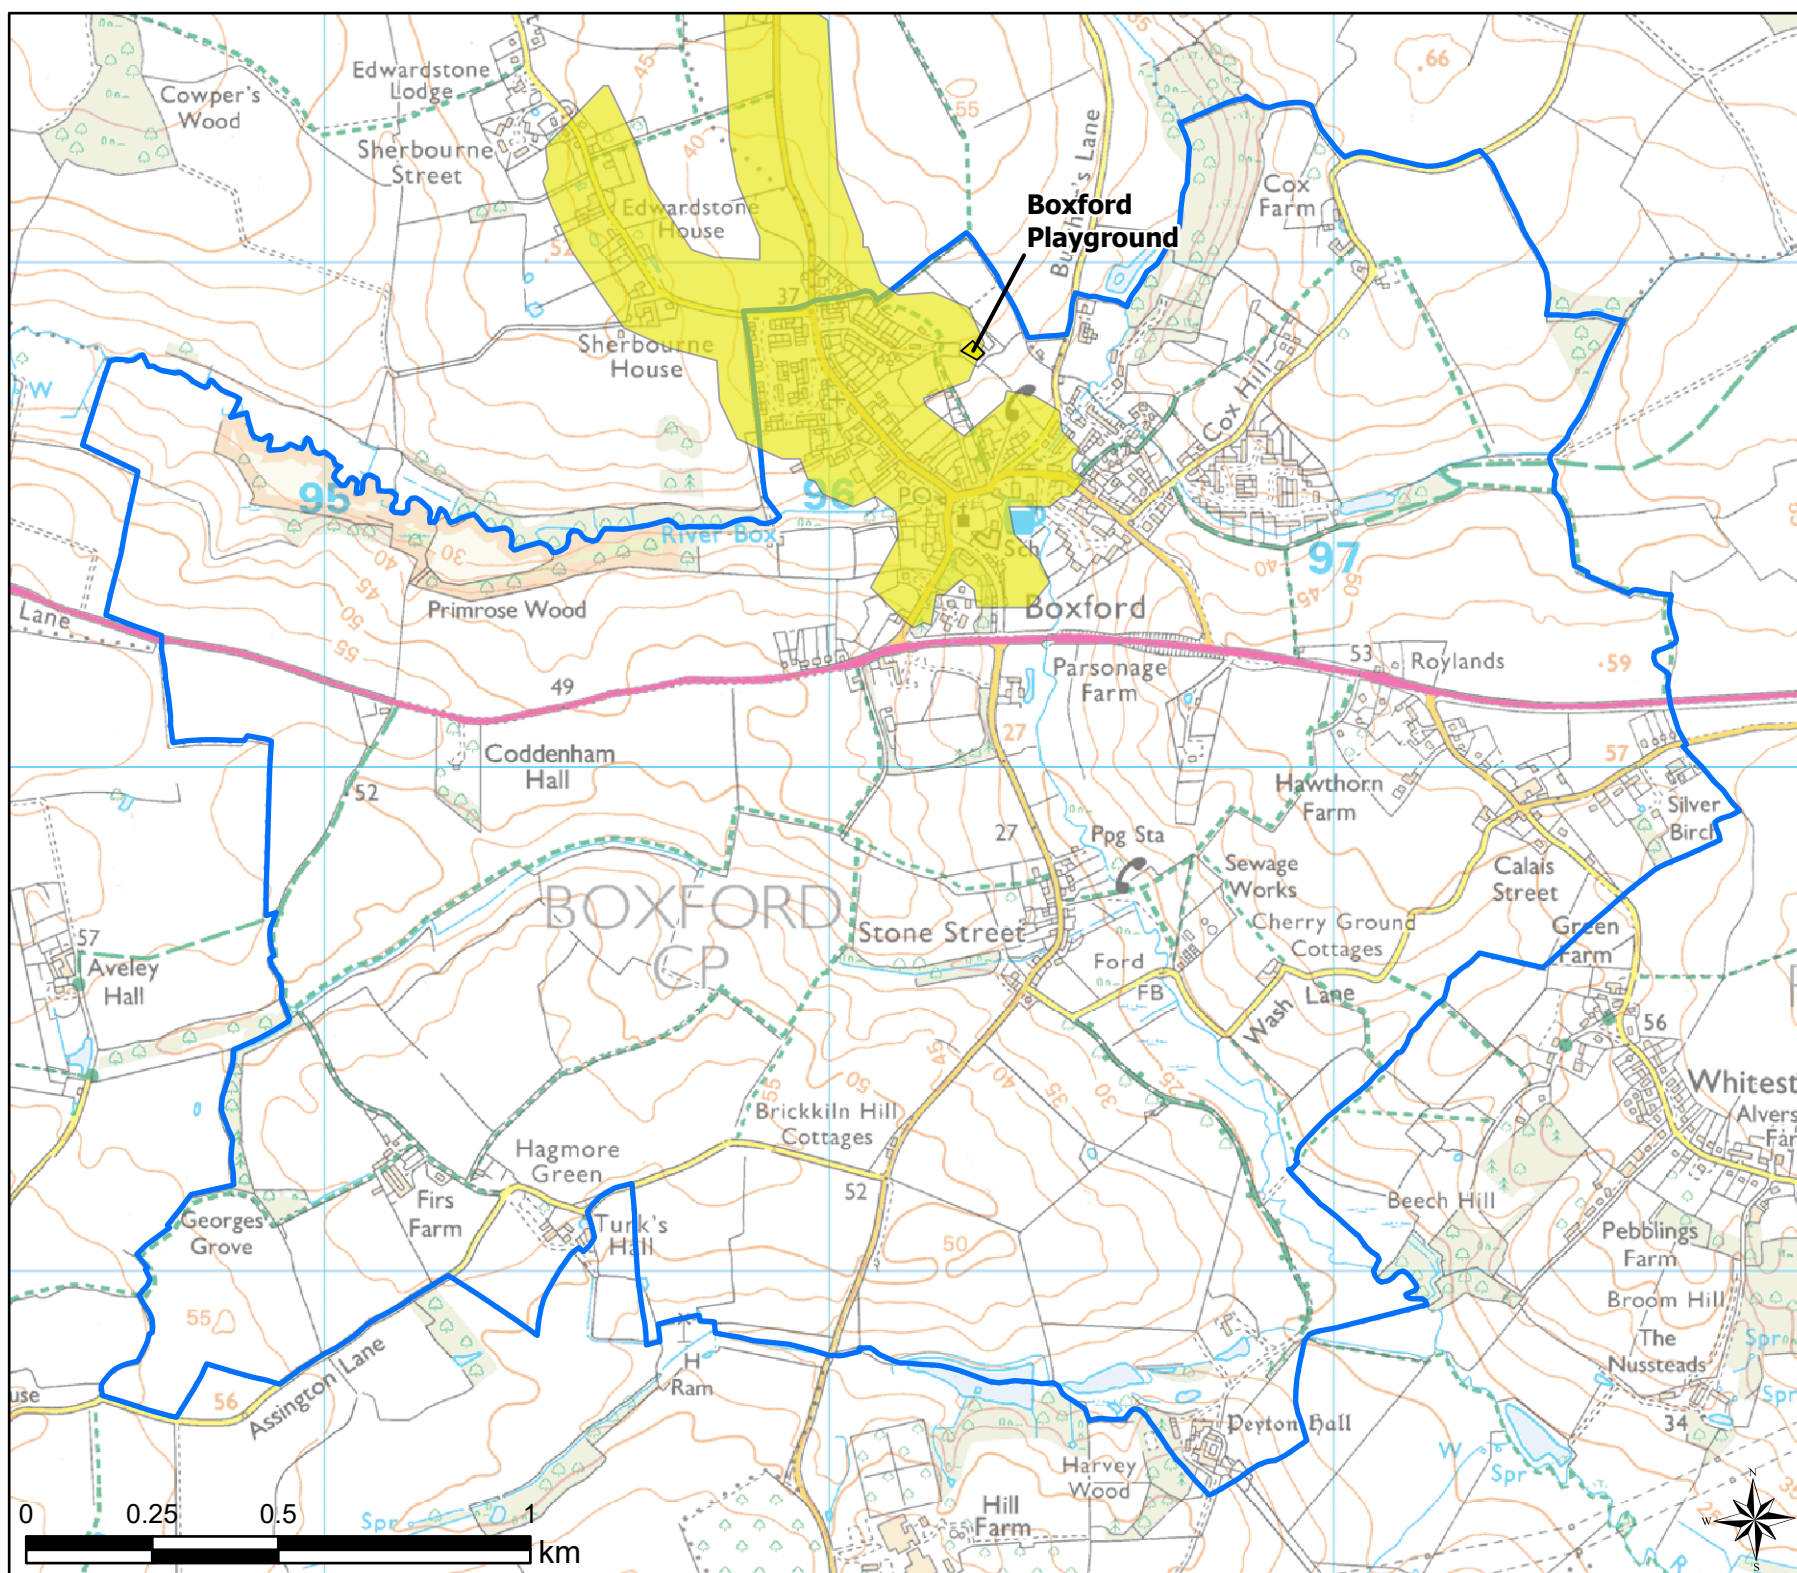

Boxford

Play (Child) Walking Buffers

Legend

- Parish Boundary
- 12 Minute Walking Buffers
- OpenSpace
- Typology
- Play (Child)

Open Space Study

Scale: 1:15,000

Map Produced on: 13/05/2019