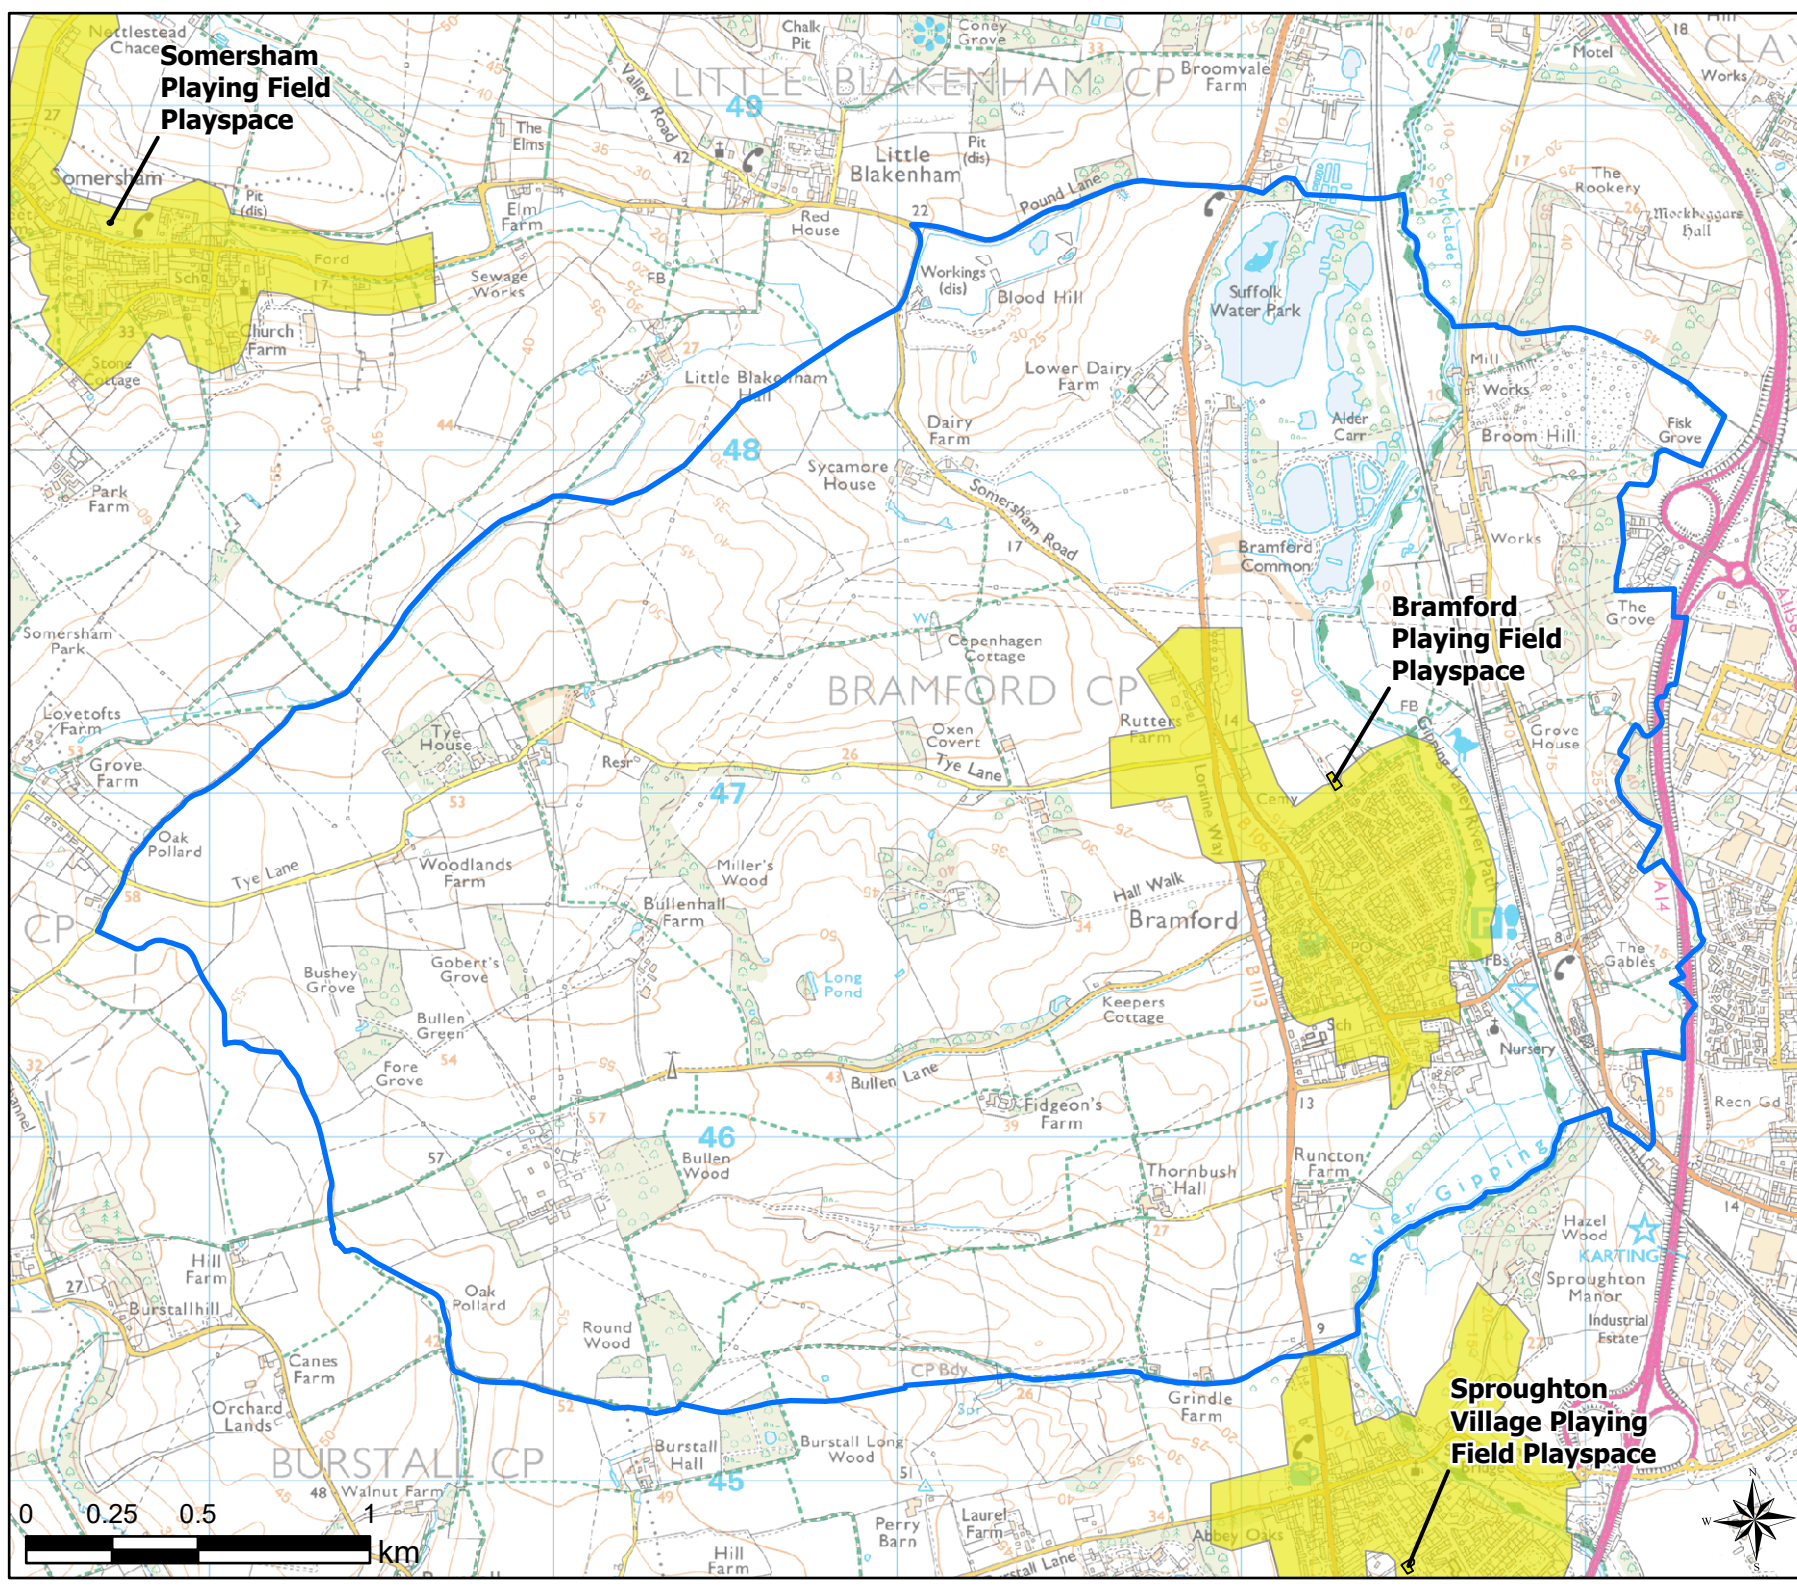

### Legend

-  Parish Boundary
-  12 Minute Walking Buffers
-  OpenSpace
-  Typology
-  Play (Child)

Open Space Study

Scale: 1:15,000

Map Produced on: 13/05/2019

**Bramford**  
**Play (Child) Walking Buffers**