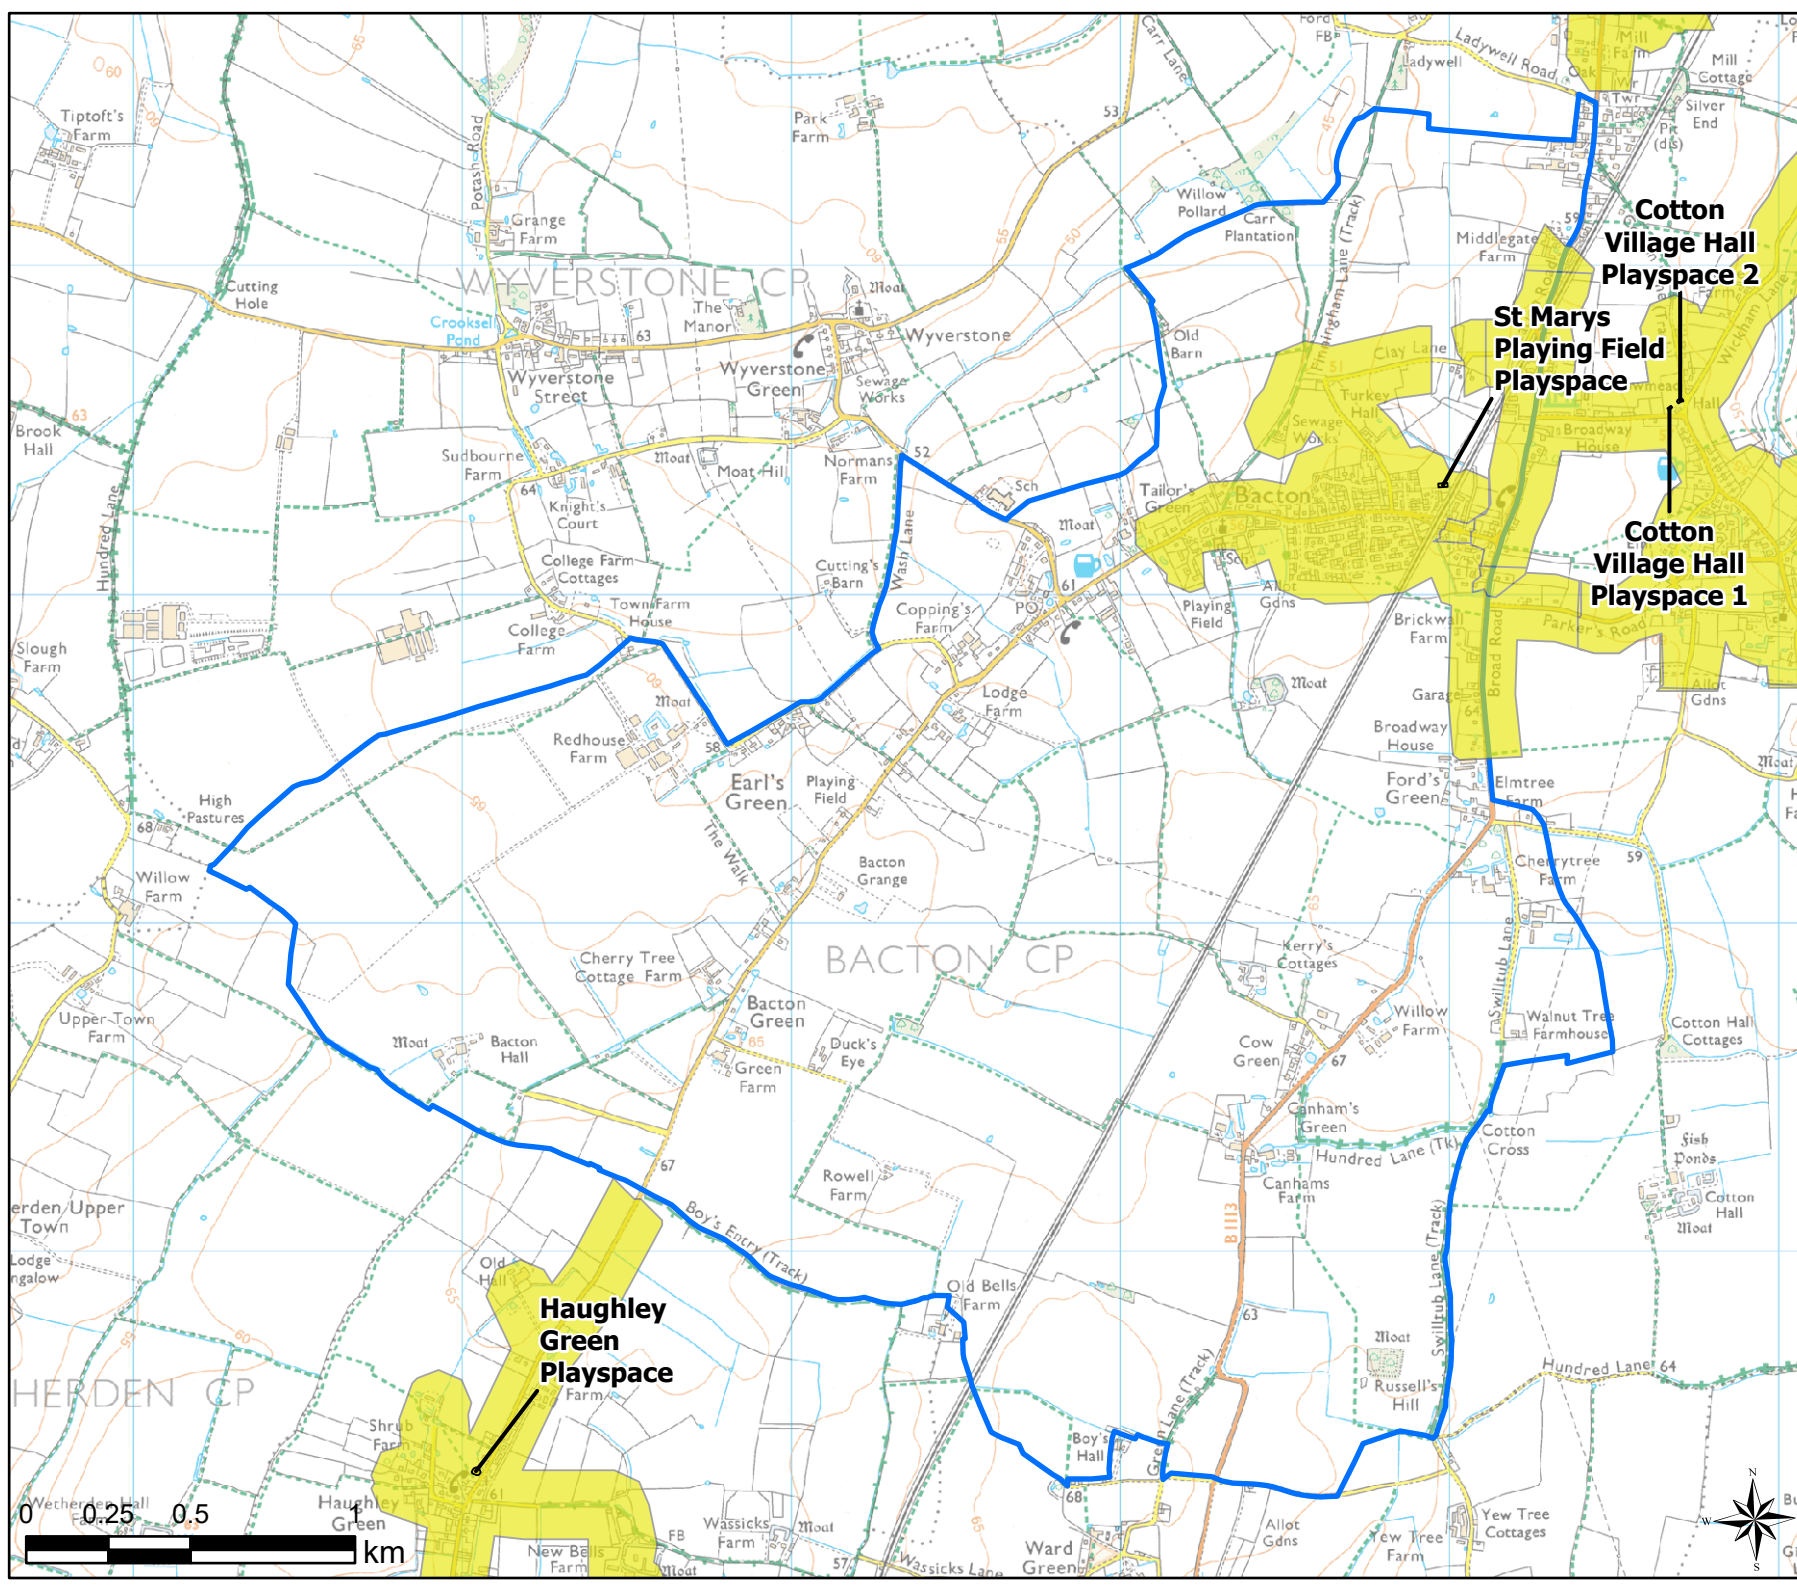

-  Parish Boundary
-  12 Minute Walking Buffers

Open Space Study

Scale: 1:13,000

Map Produced on: 13/05/2019

Play (Child) Walking Buffers

Legend

-  Parish Boundary
-  12 Minute Walking Buffers
- OpenSpace
- Typology
-  Play (Child)