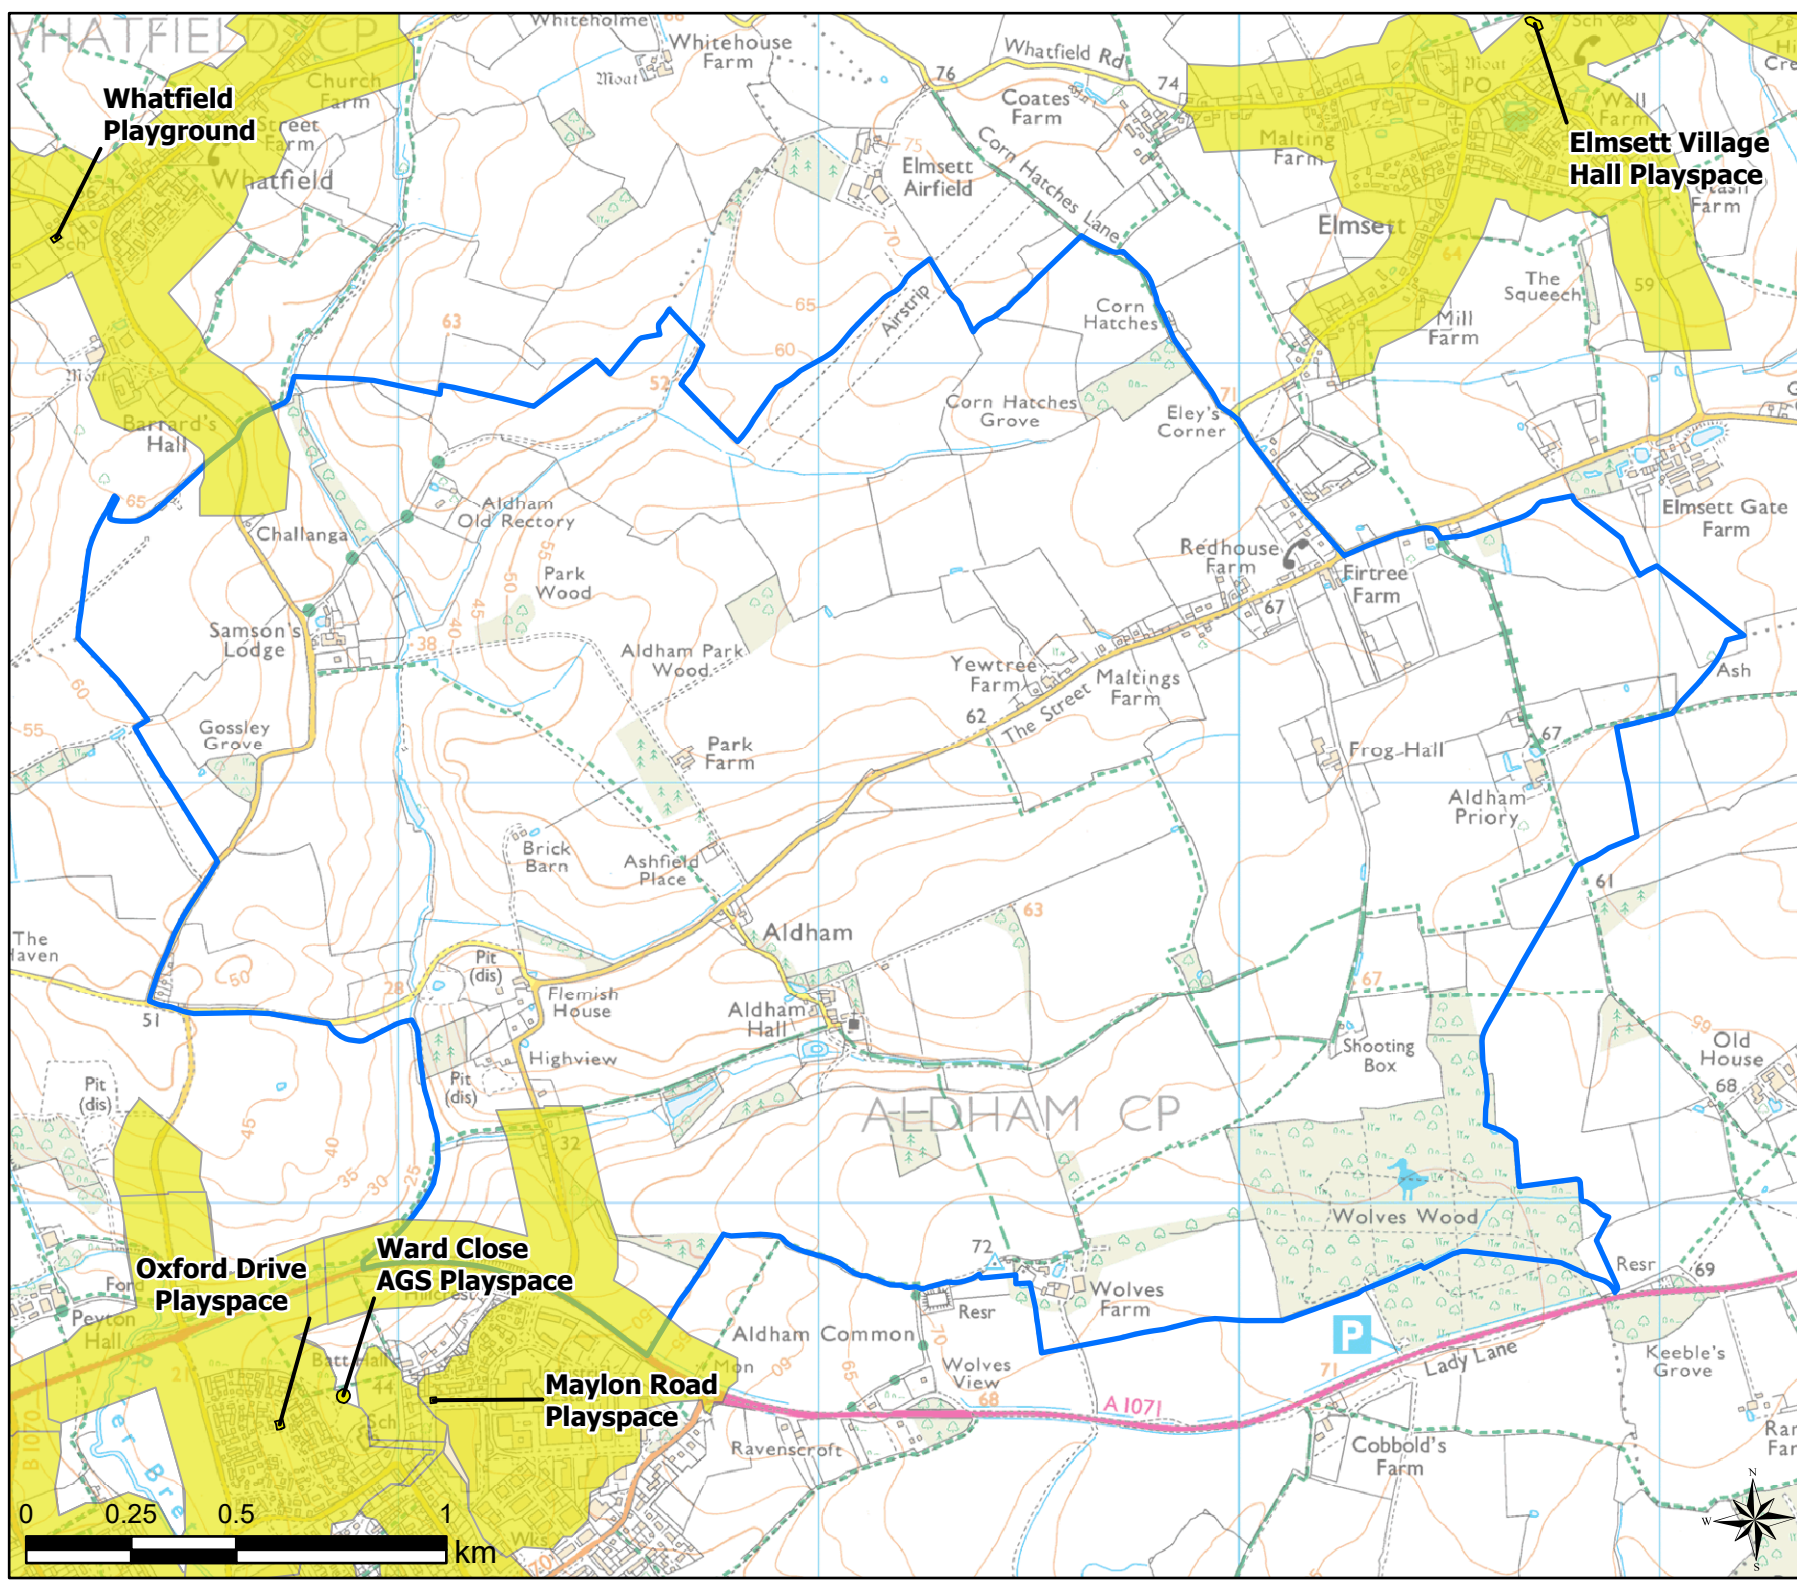

Acton  
Play (Child) Walking Buffers

Legend

- Parish Boundary
- 12 Minute Walking Buffers
- OpenSpace
- Typology
- Play (Child)

Open Space Study

Scale: 1:30,000

Map Produced on: 13/05/2019

**Aldham**

**Play (Child) Walking Buffers**