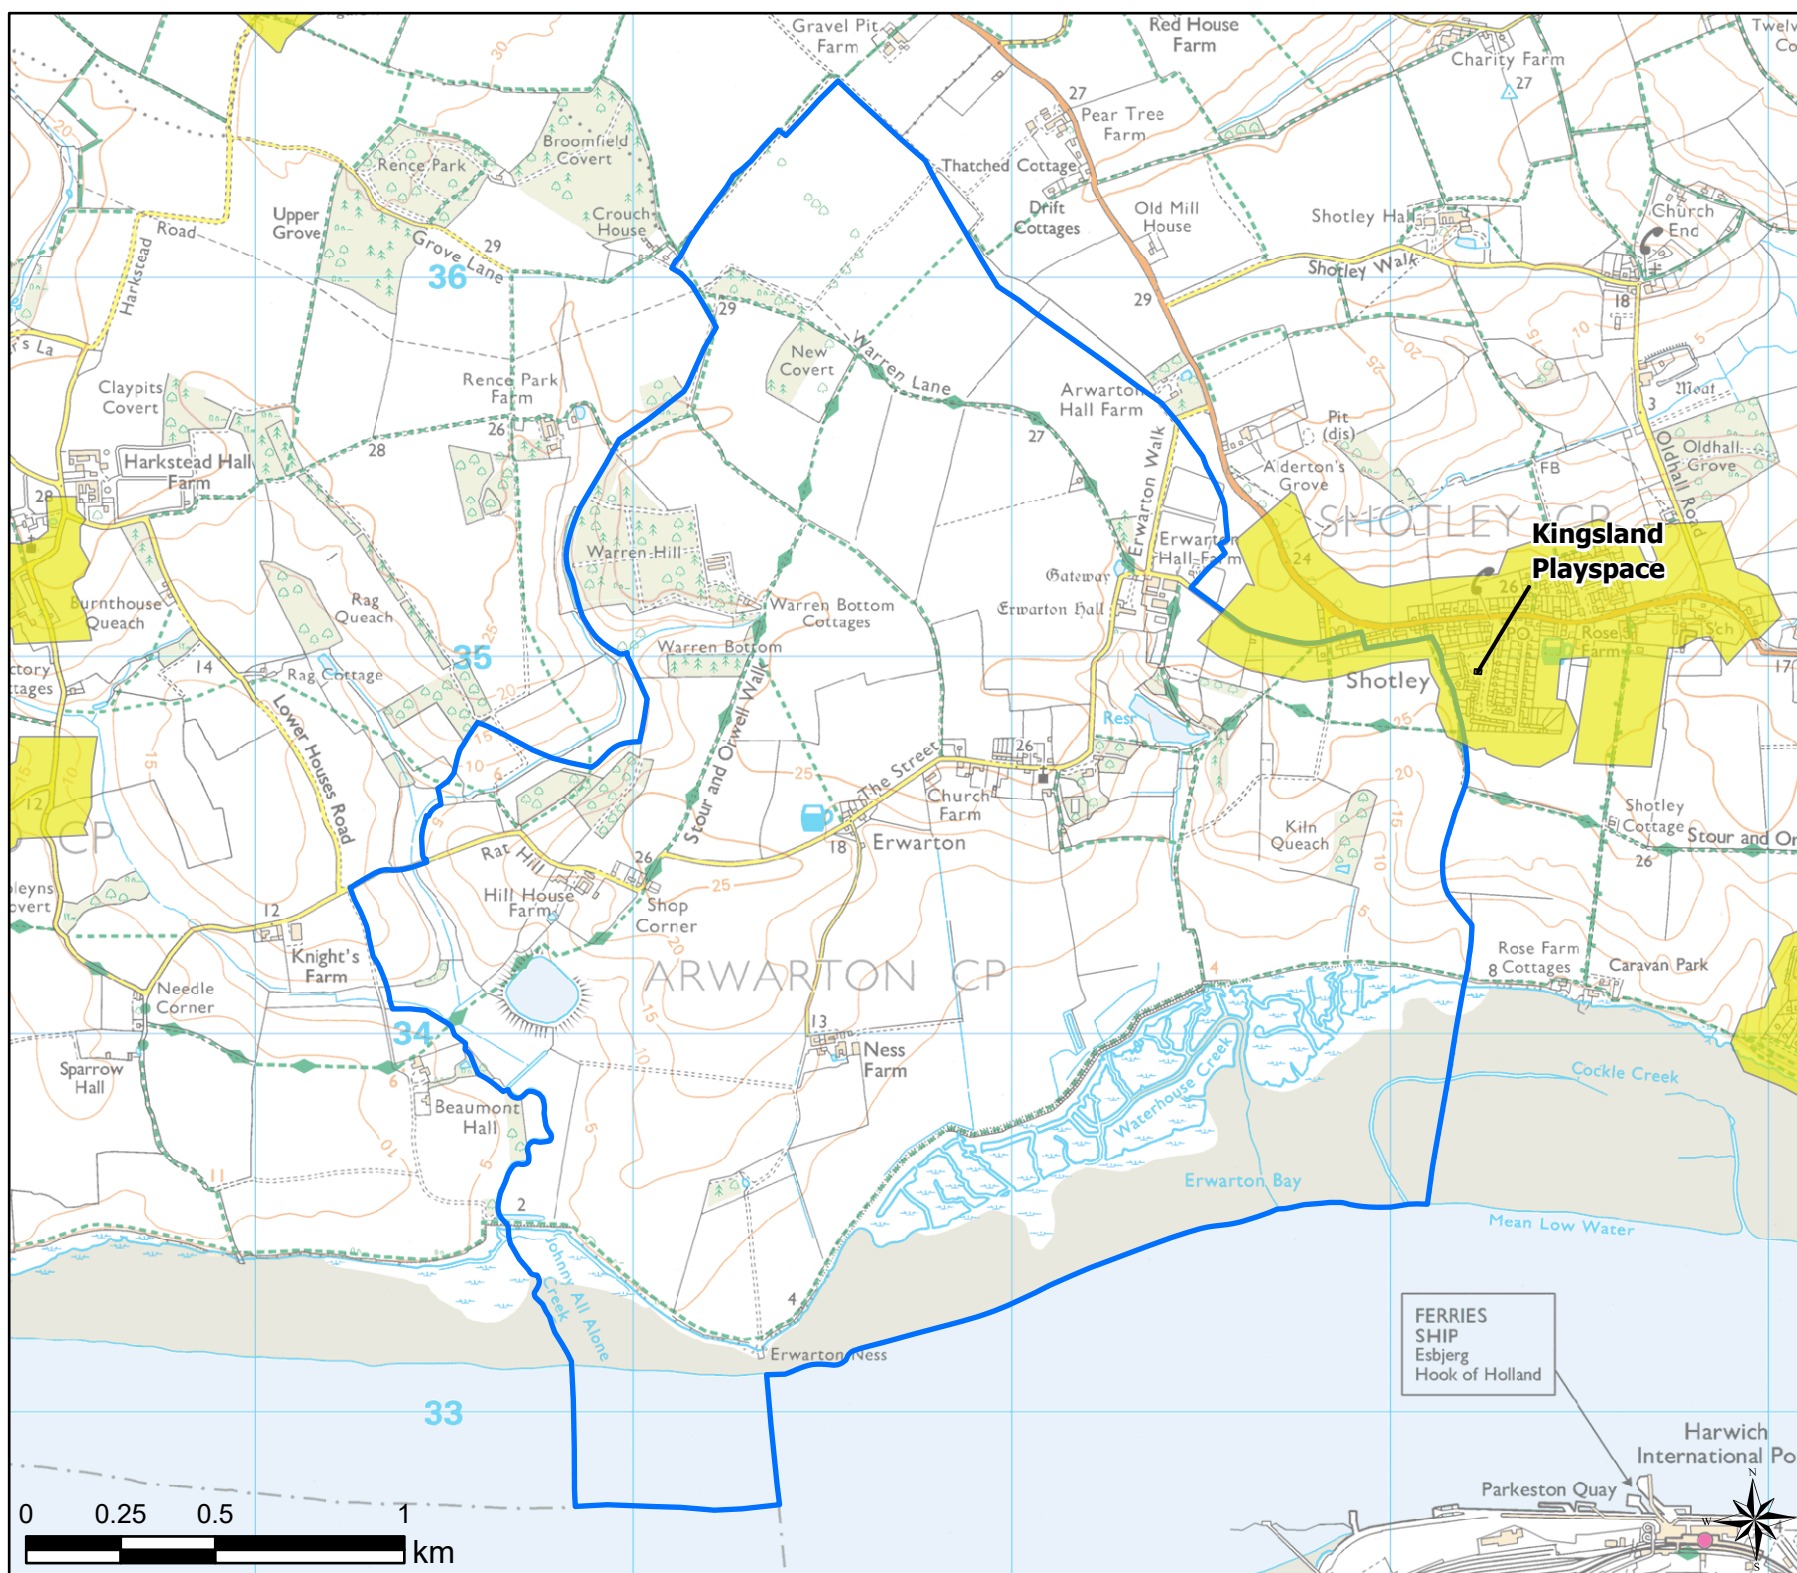

Arwarton

Play (Child) Walking Buffers

Legend

- Parish Boundary
- 12 Minute Walking Buffers
- OpenSpace
- Typology
- Play (Child)

Open Space Study

Scale: 1:20,000

Map Produced on: 13/05/2019