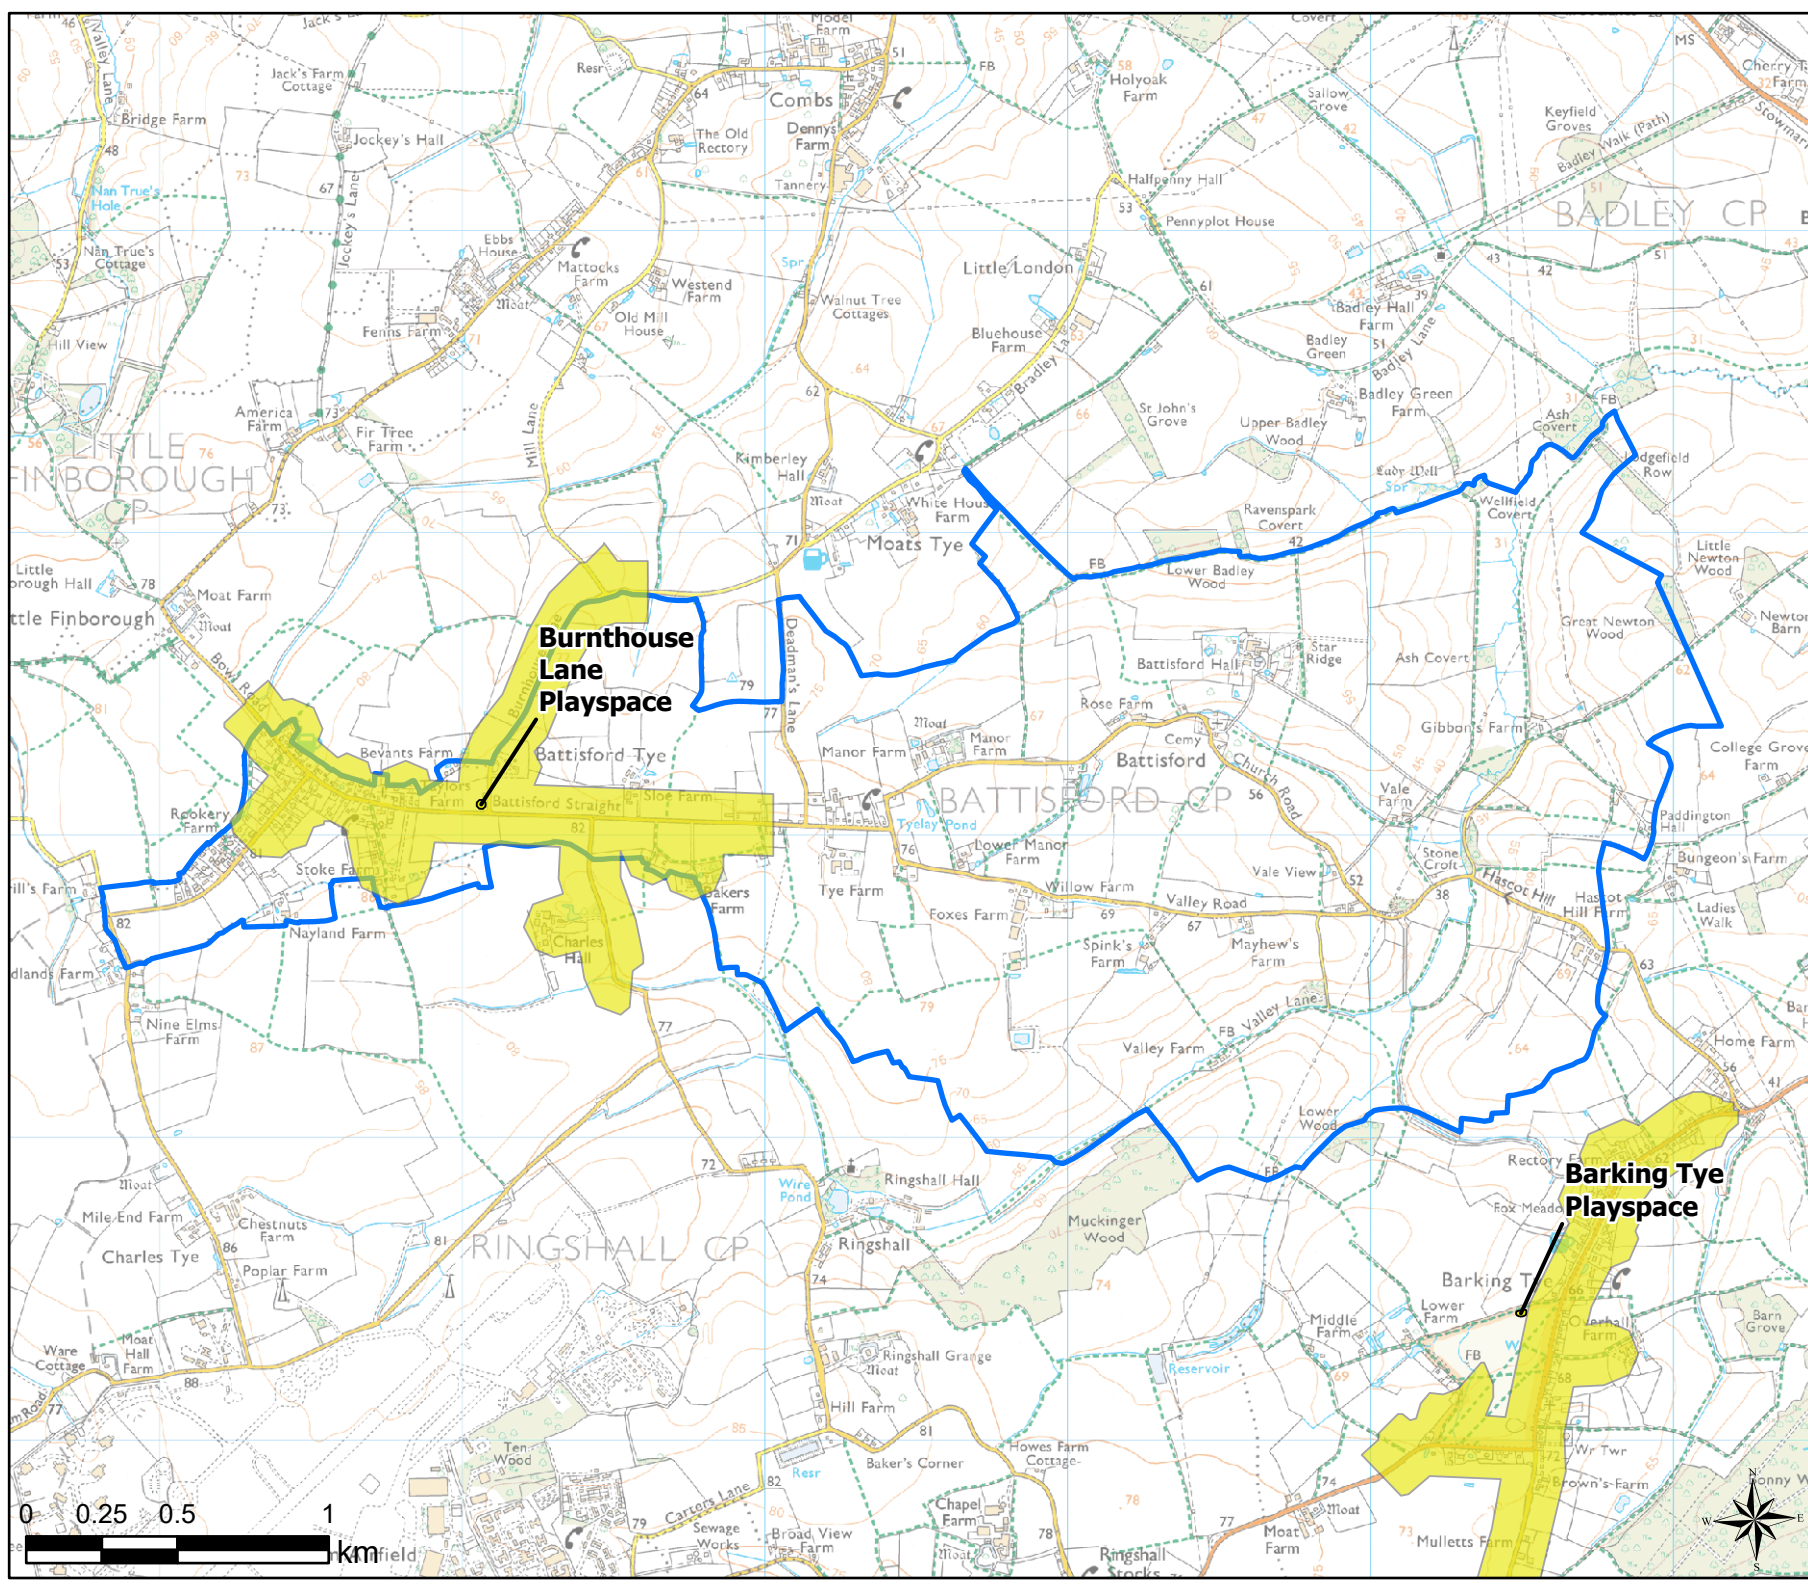

Battisford

Play (Child) Walking Buffers

Legend

- Parish Boundary
- 12 Minute Walking Buffers
- OpenSpace
- Typology
- Play (Child)

Open Space Study

Scale: 1:25,000

Map Produced on: 13/05/2019