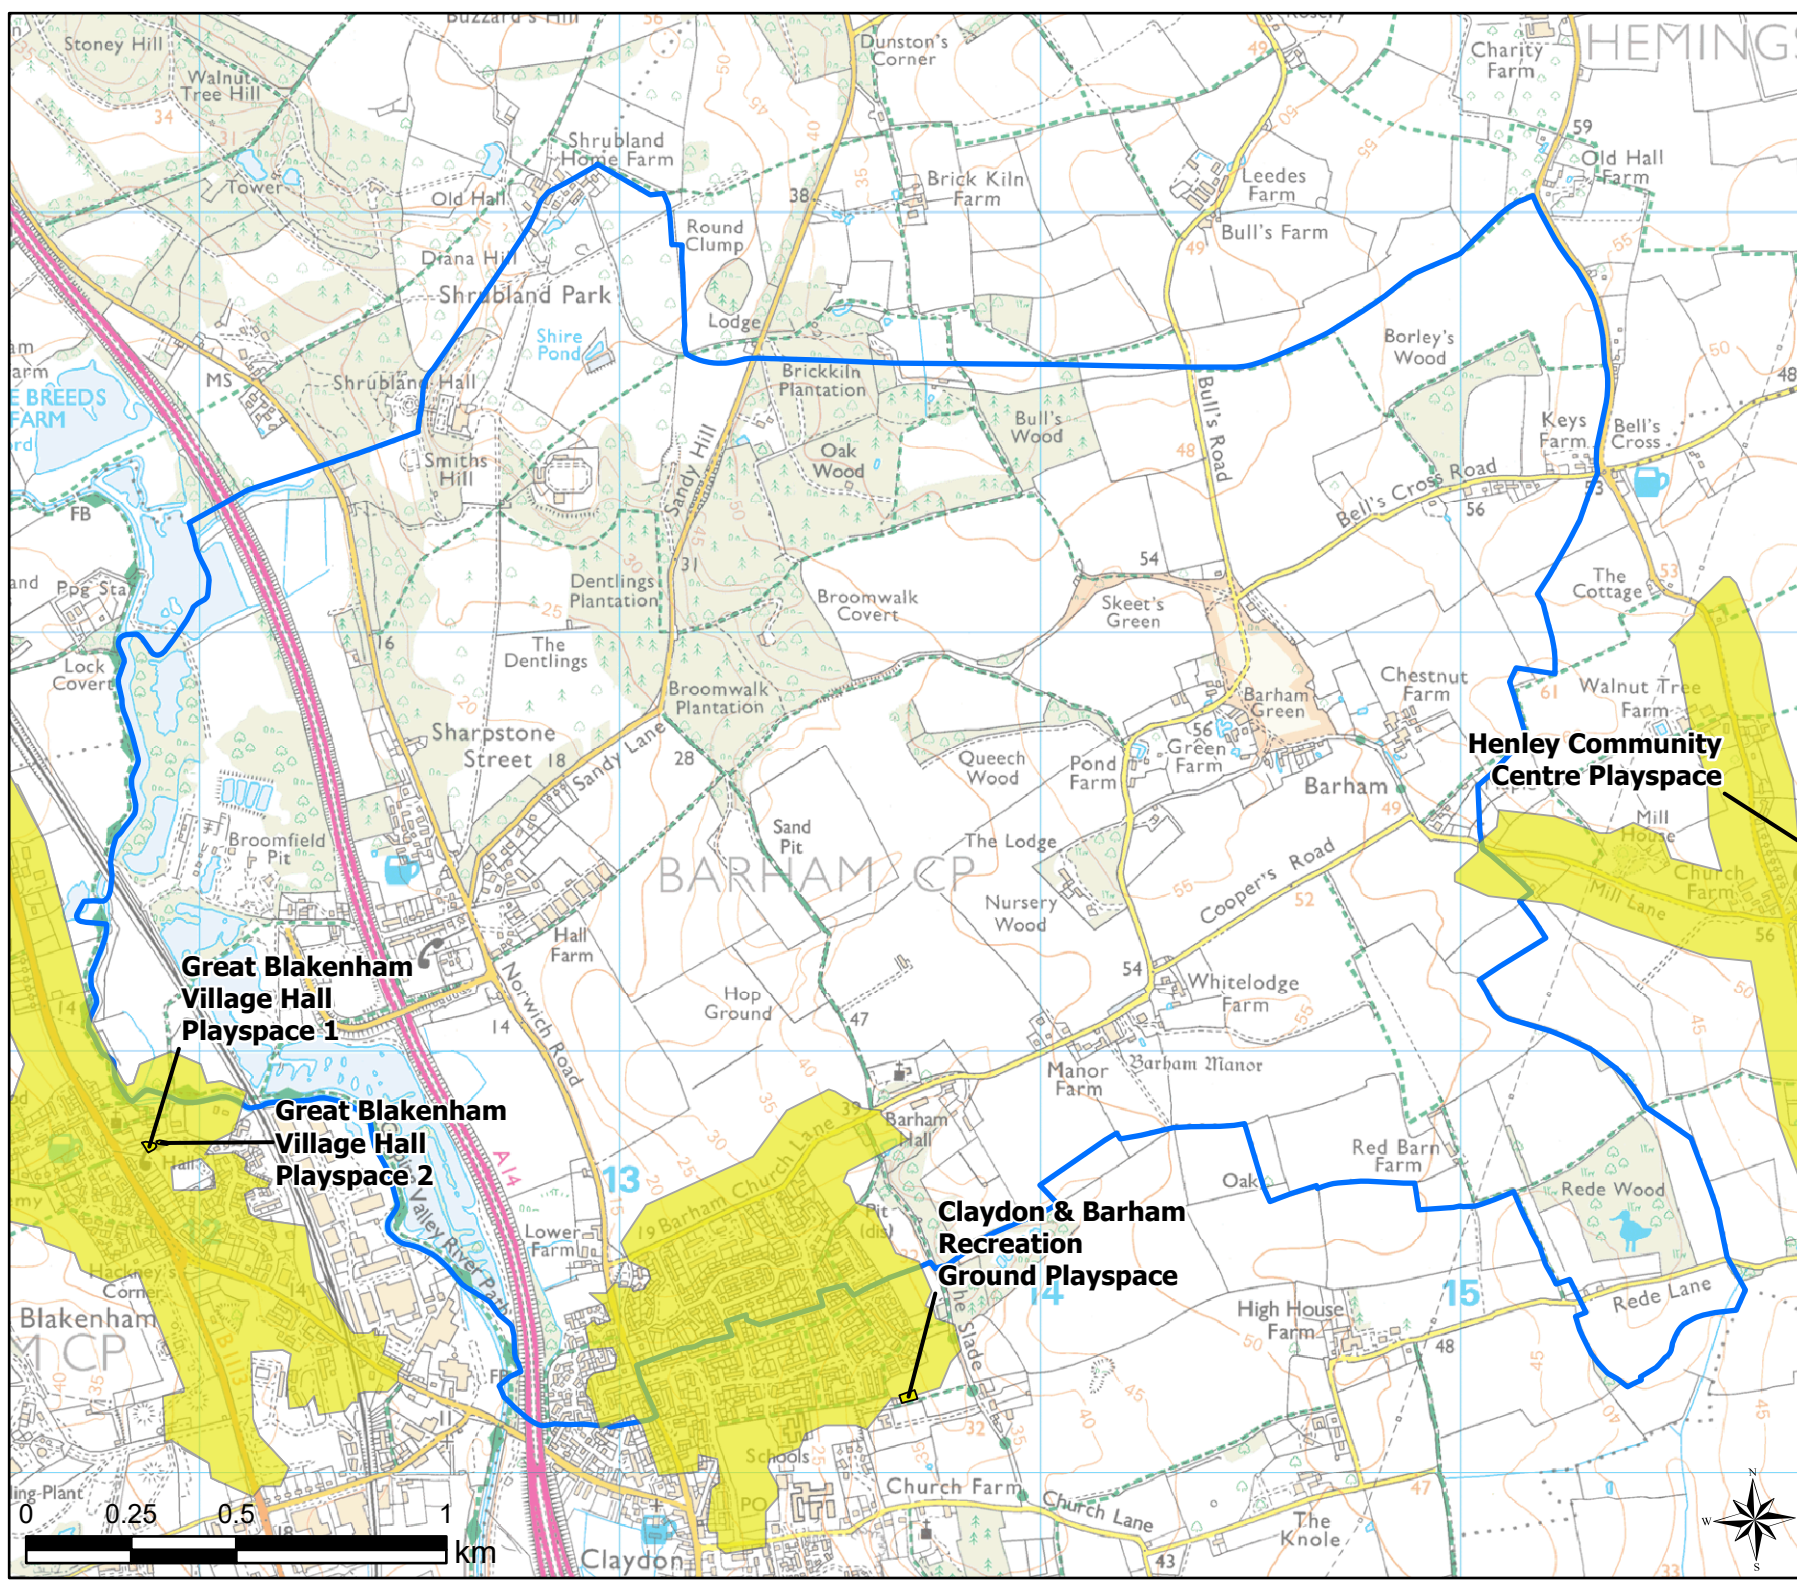

Scale: 1:18,000

Map Produced on: 13/05/2019

Play (Child) Walking Buffers

Legend

-  Parish Boundary
-  12 Minute Walking Buffers
- OpenSpace
- Typology
-  Play (Child)

Open Space Study

Scale: 1:18,000

Map Produced on: 13/05/2019