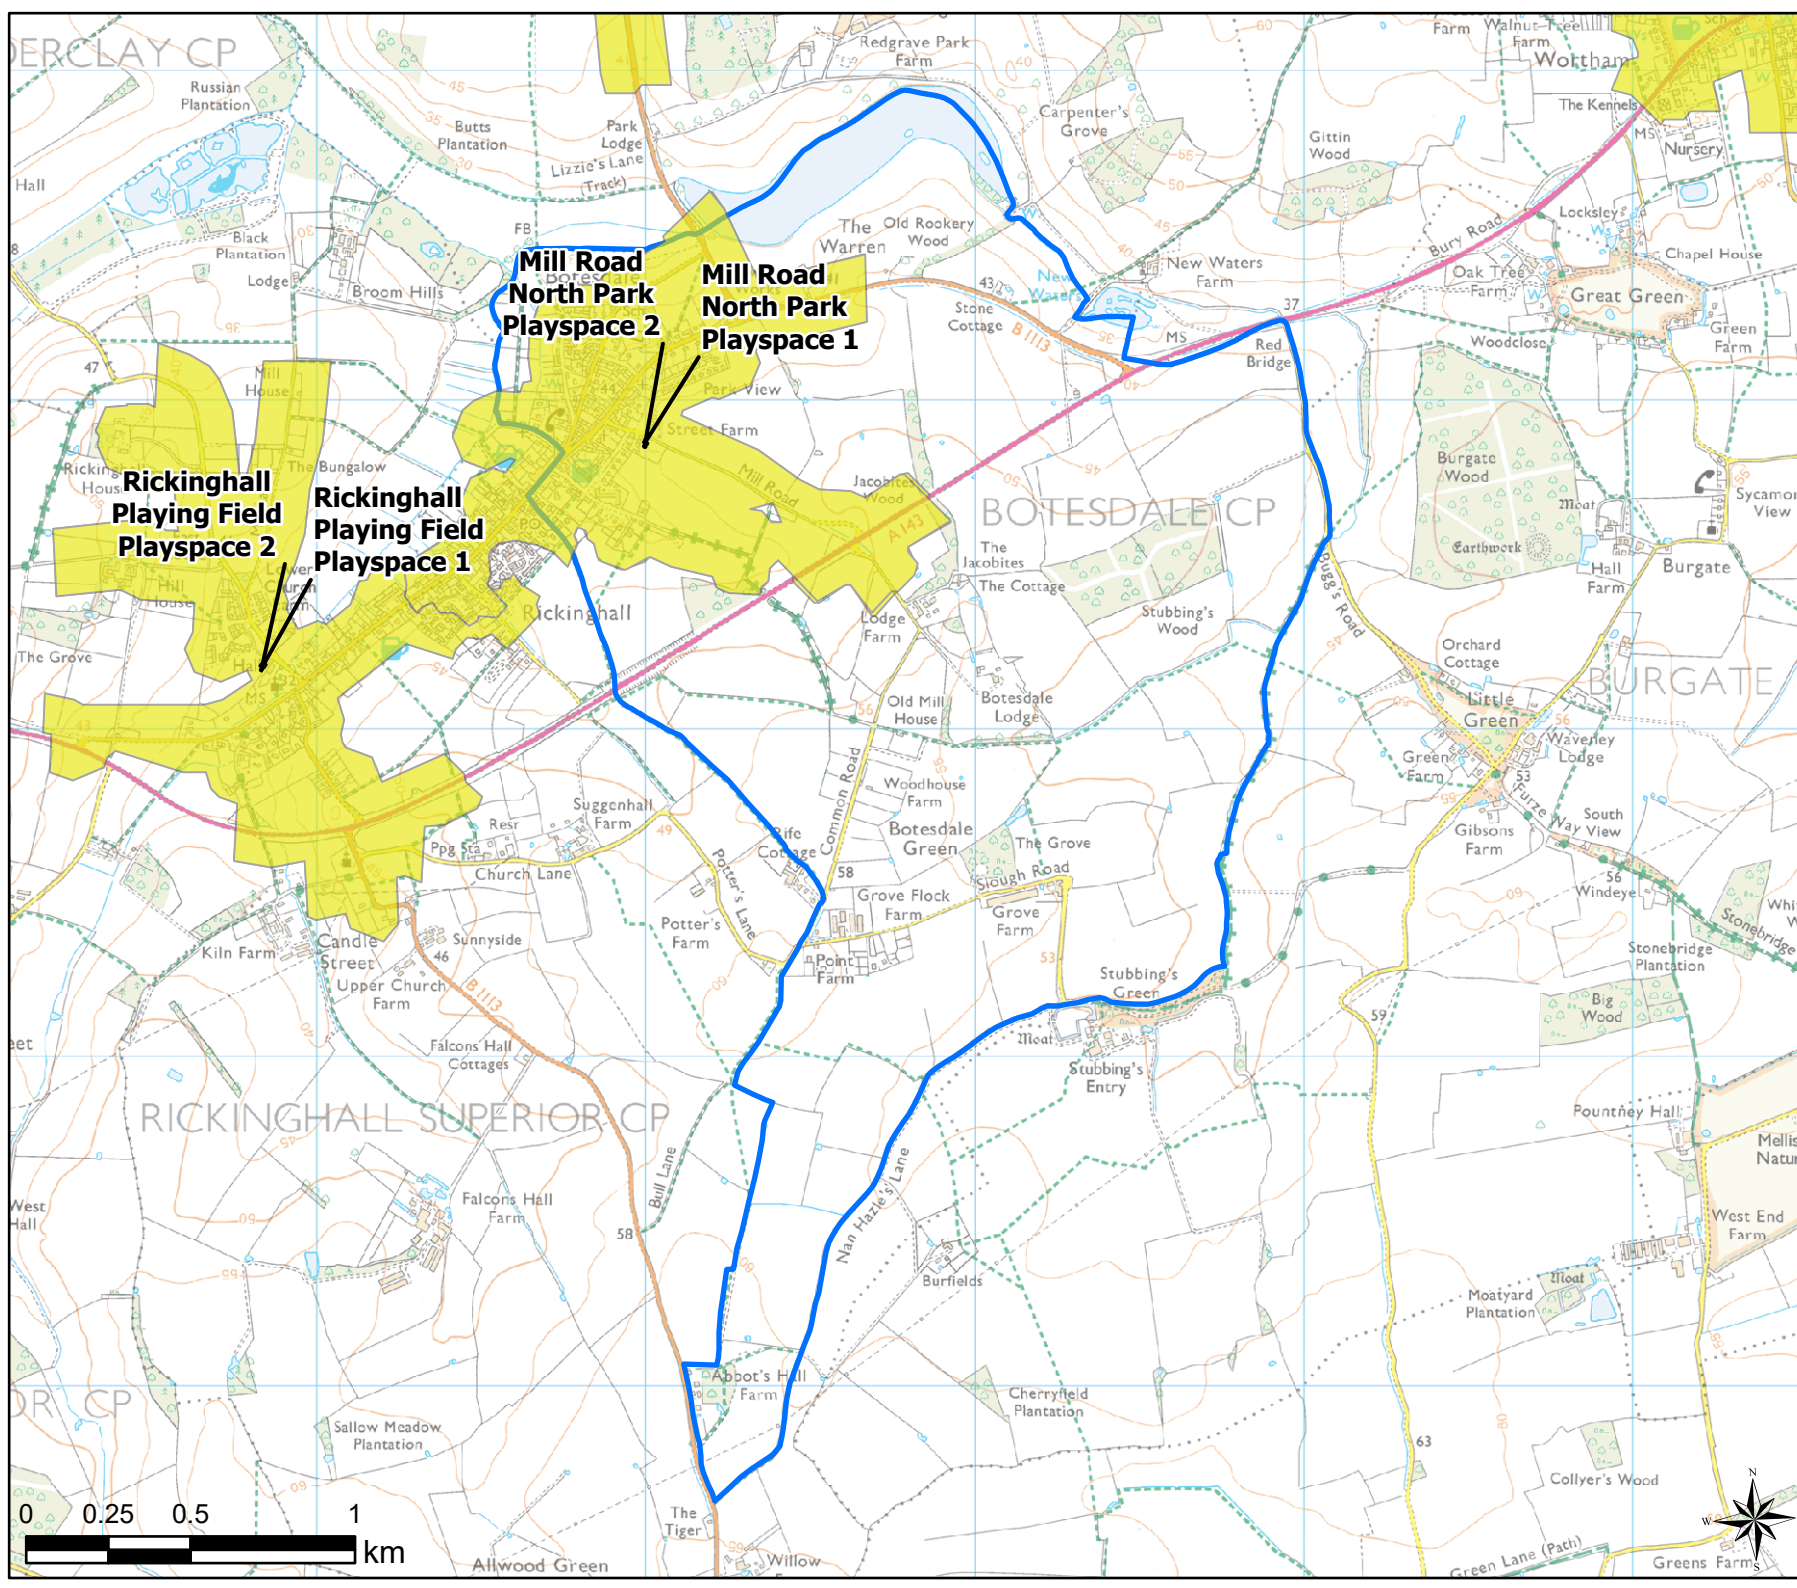

### Legend

-  Parish Boundary
-  12 Minute Walking Buffers
-  OpenSpace
-  Typology
-  Play (Child)

Open Space Study

Scale: 1:16,000

Map Produced on: 13/05/2019

**Botesdale**  
**Play (Child) Walking Buffers**