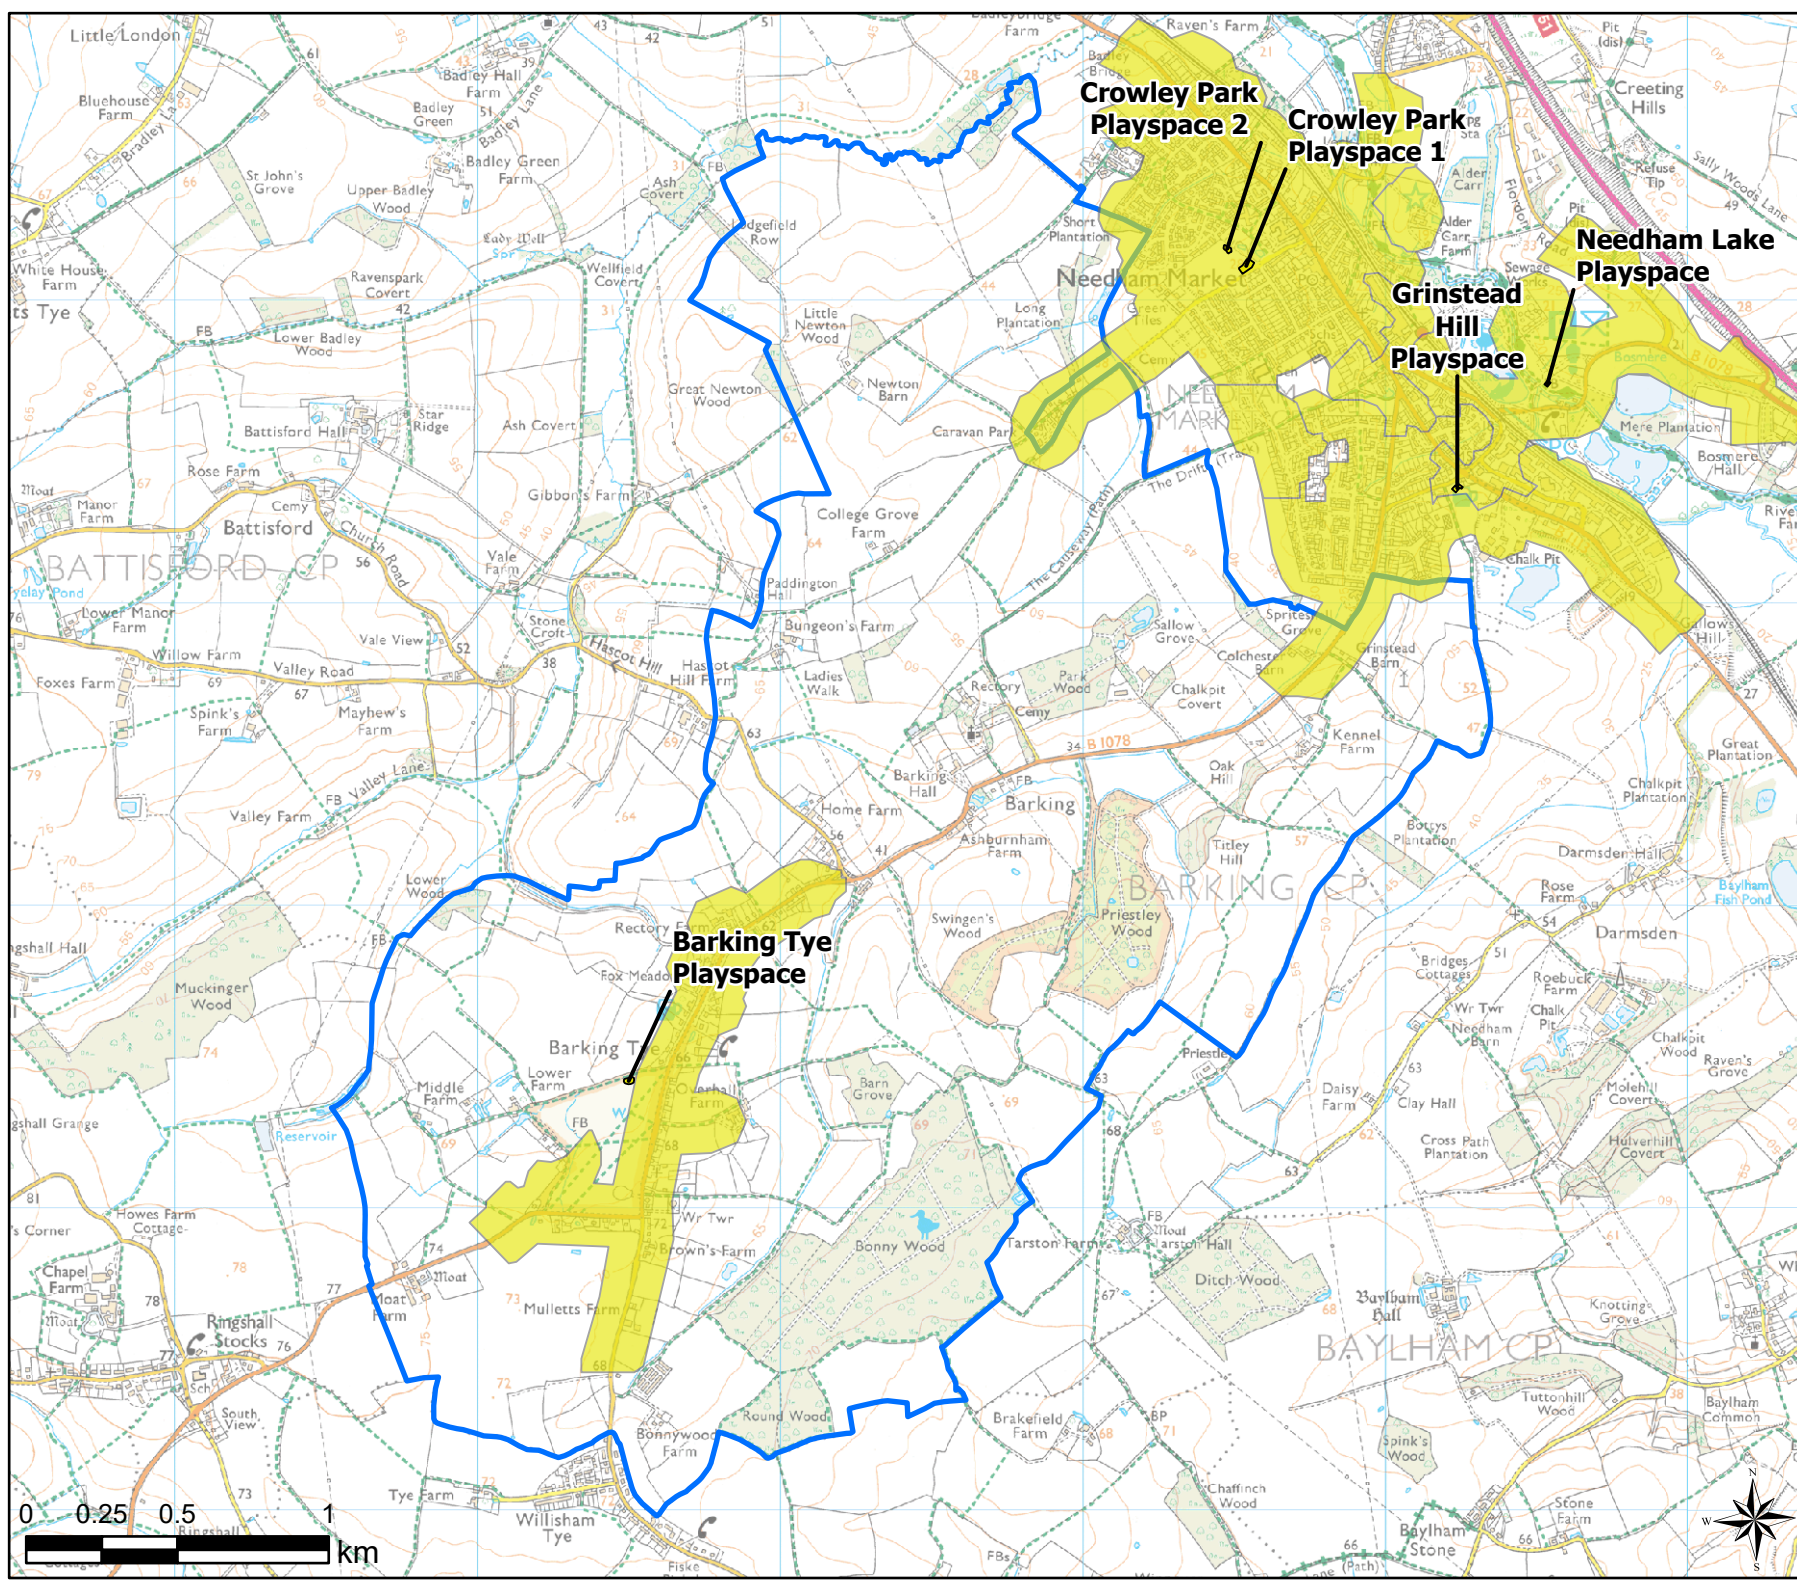

Scale: 1:18,000

Map Produced on: 13/05/2019

Play (Child) Walking Buffers

Legend

-  Parish Boundary
-  12 Minute Walking Buffers
- OpenSpace
- Typology
-  Play (Child)

Open Space Study

Scale: 1:18,000

Map Produced on: 13/05/2019