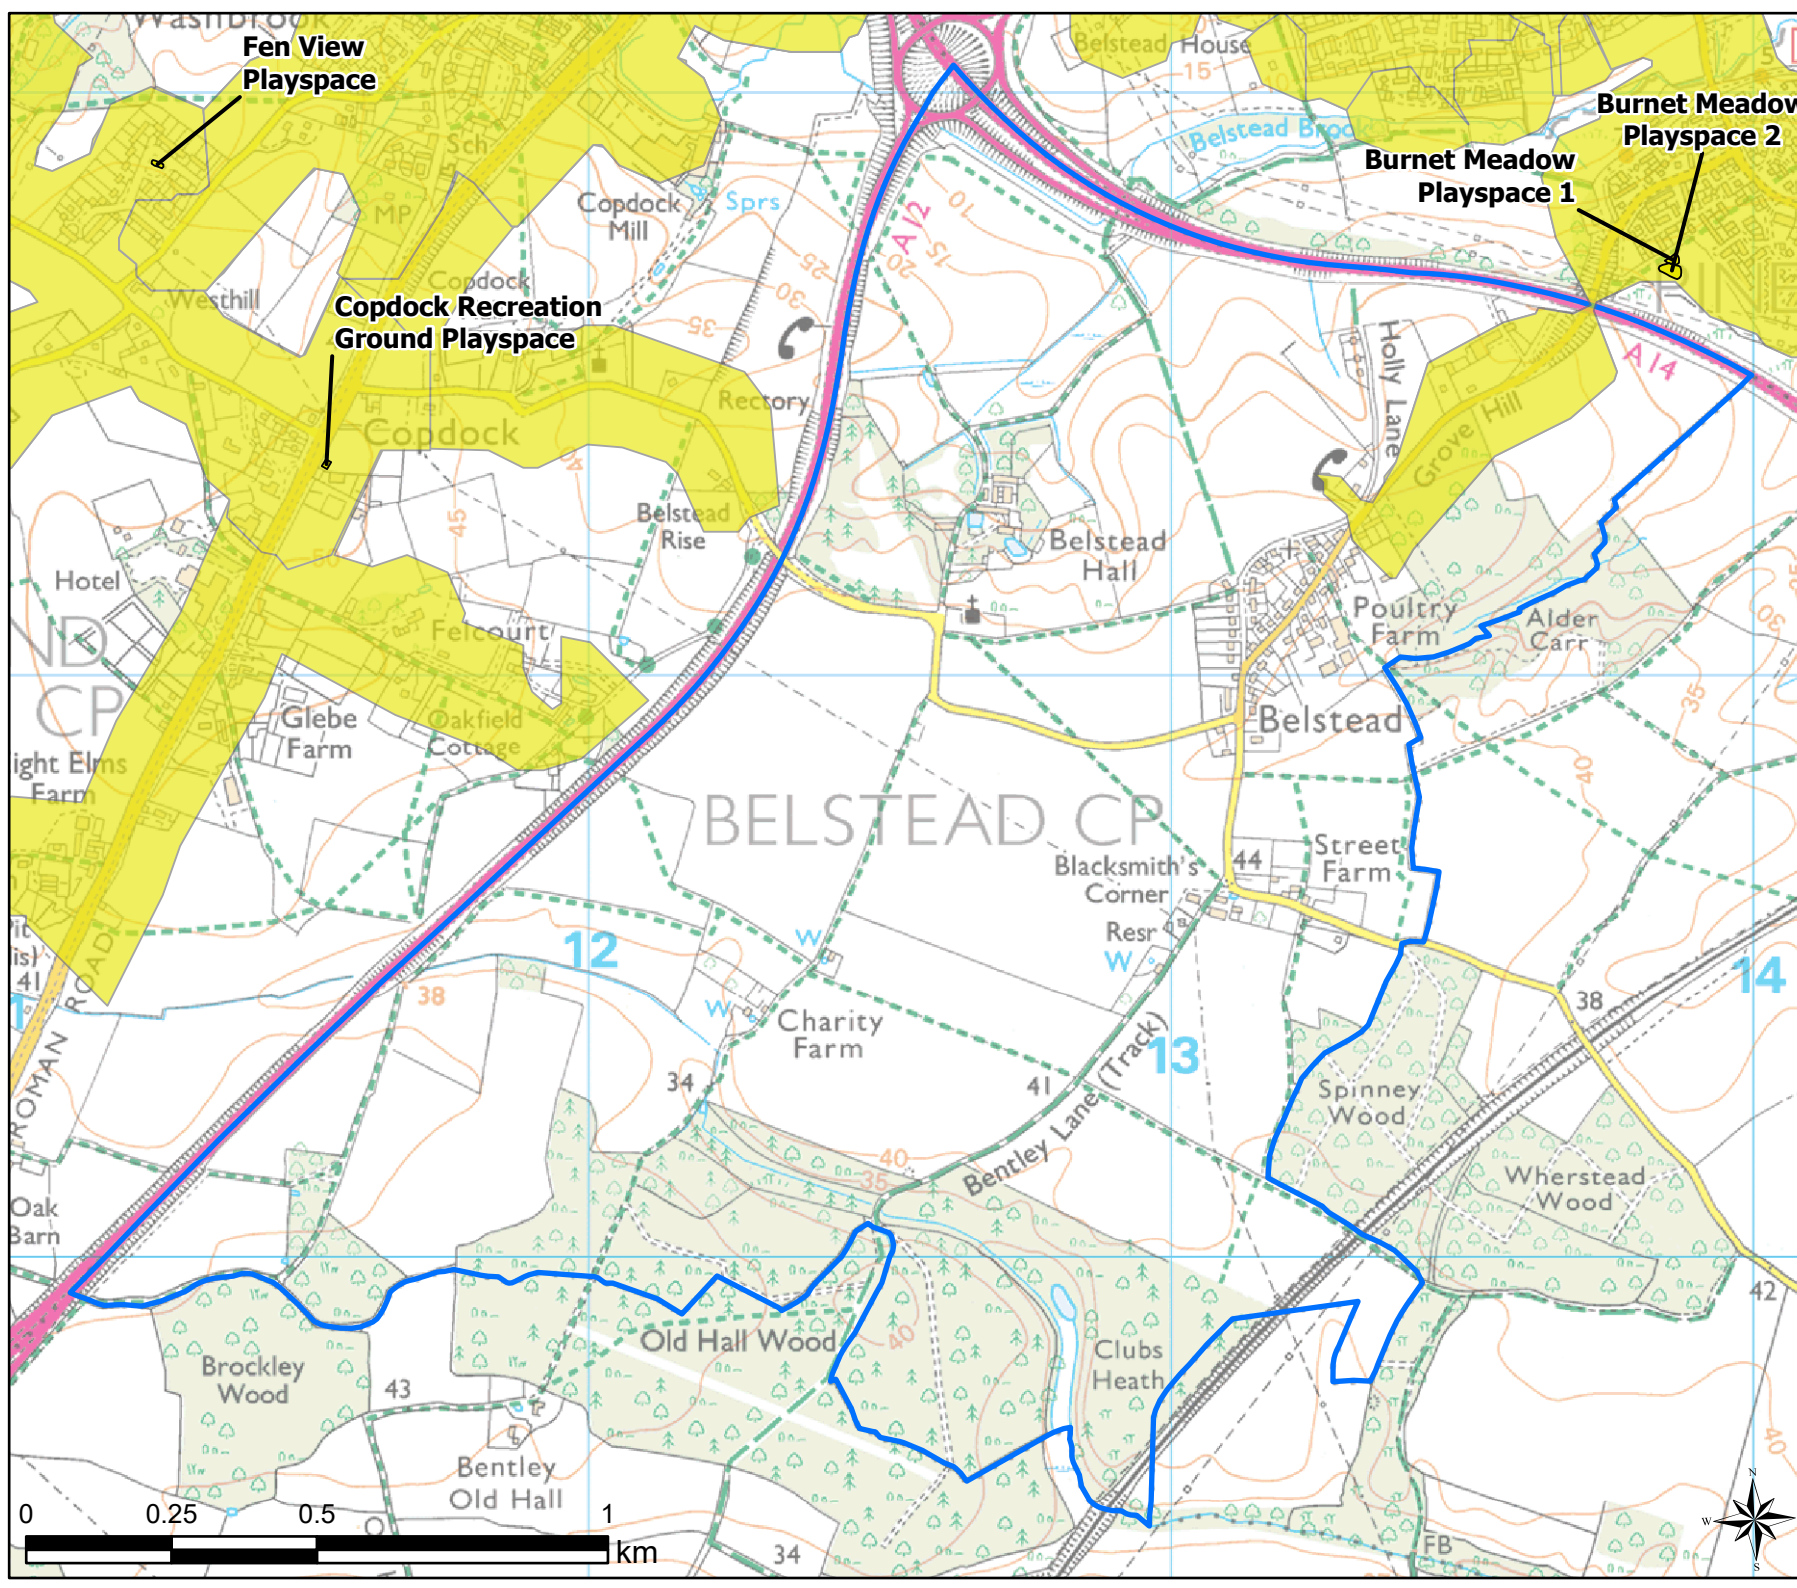

### Legend

- Parish Boundary
- 12 Minute Walking Buffers
- OpenSpace
- Typology
- Play (Child)

Open Space Study

Scale: 1:19,000

Map Produced on: 13/05/2019

Belstead

Play (Child) Walking Buffers

Legend