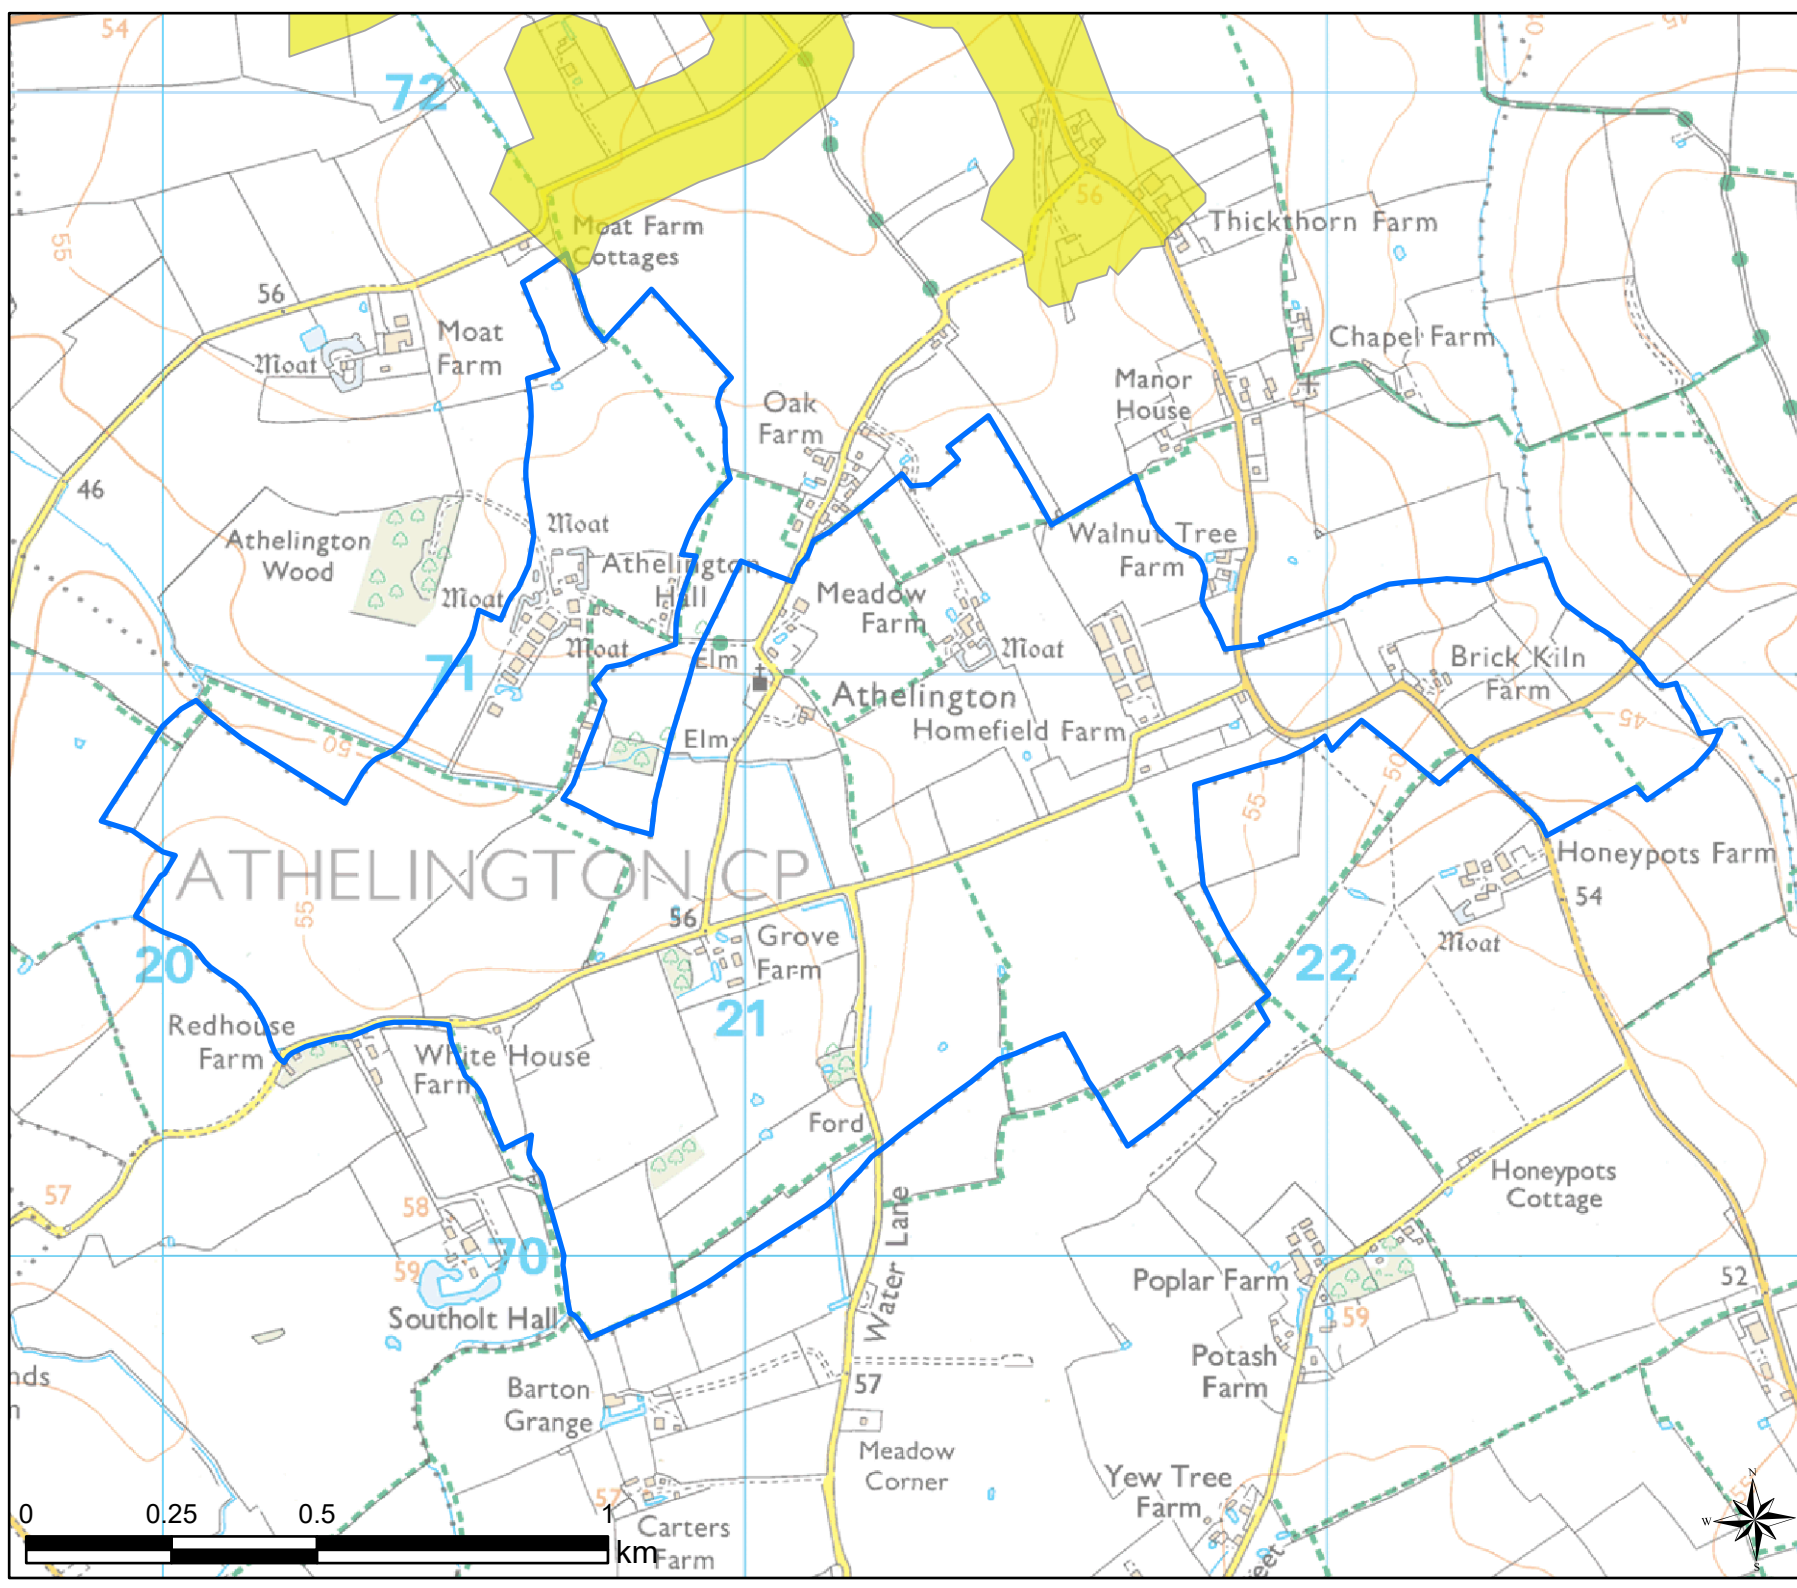

Athelington

Play (Child) Walking Buffers

Legend

- Parish Boundary
- 12 Minute Walking Buffers

Open Space Study

Scale: 1:13,000

Map Produced on: 13/05/2019