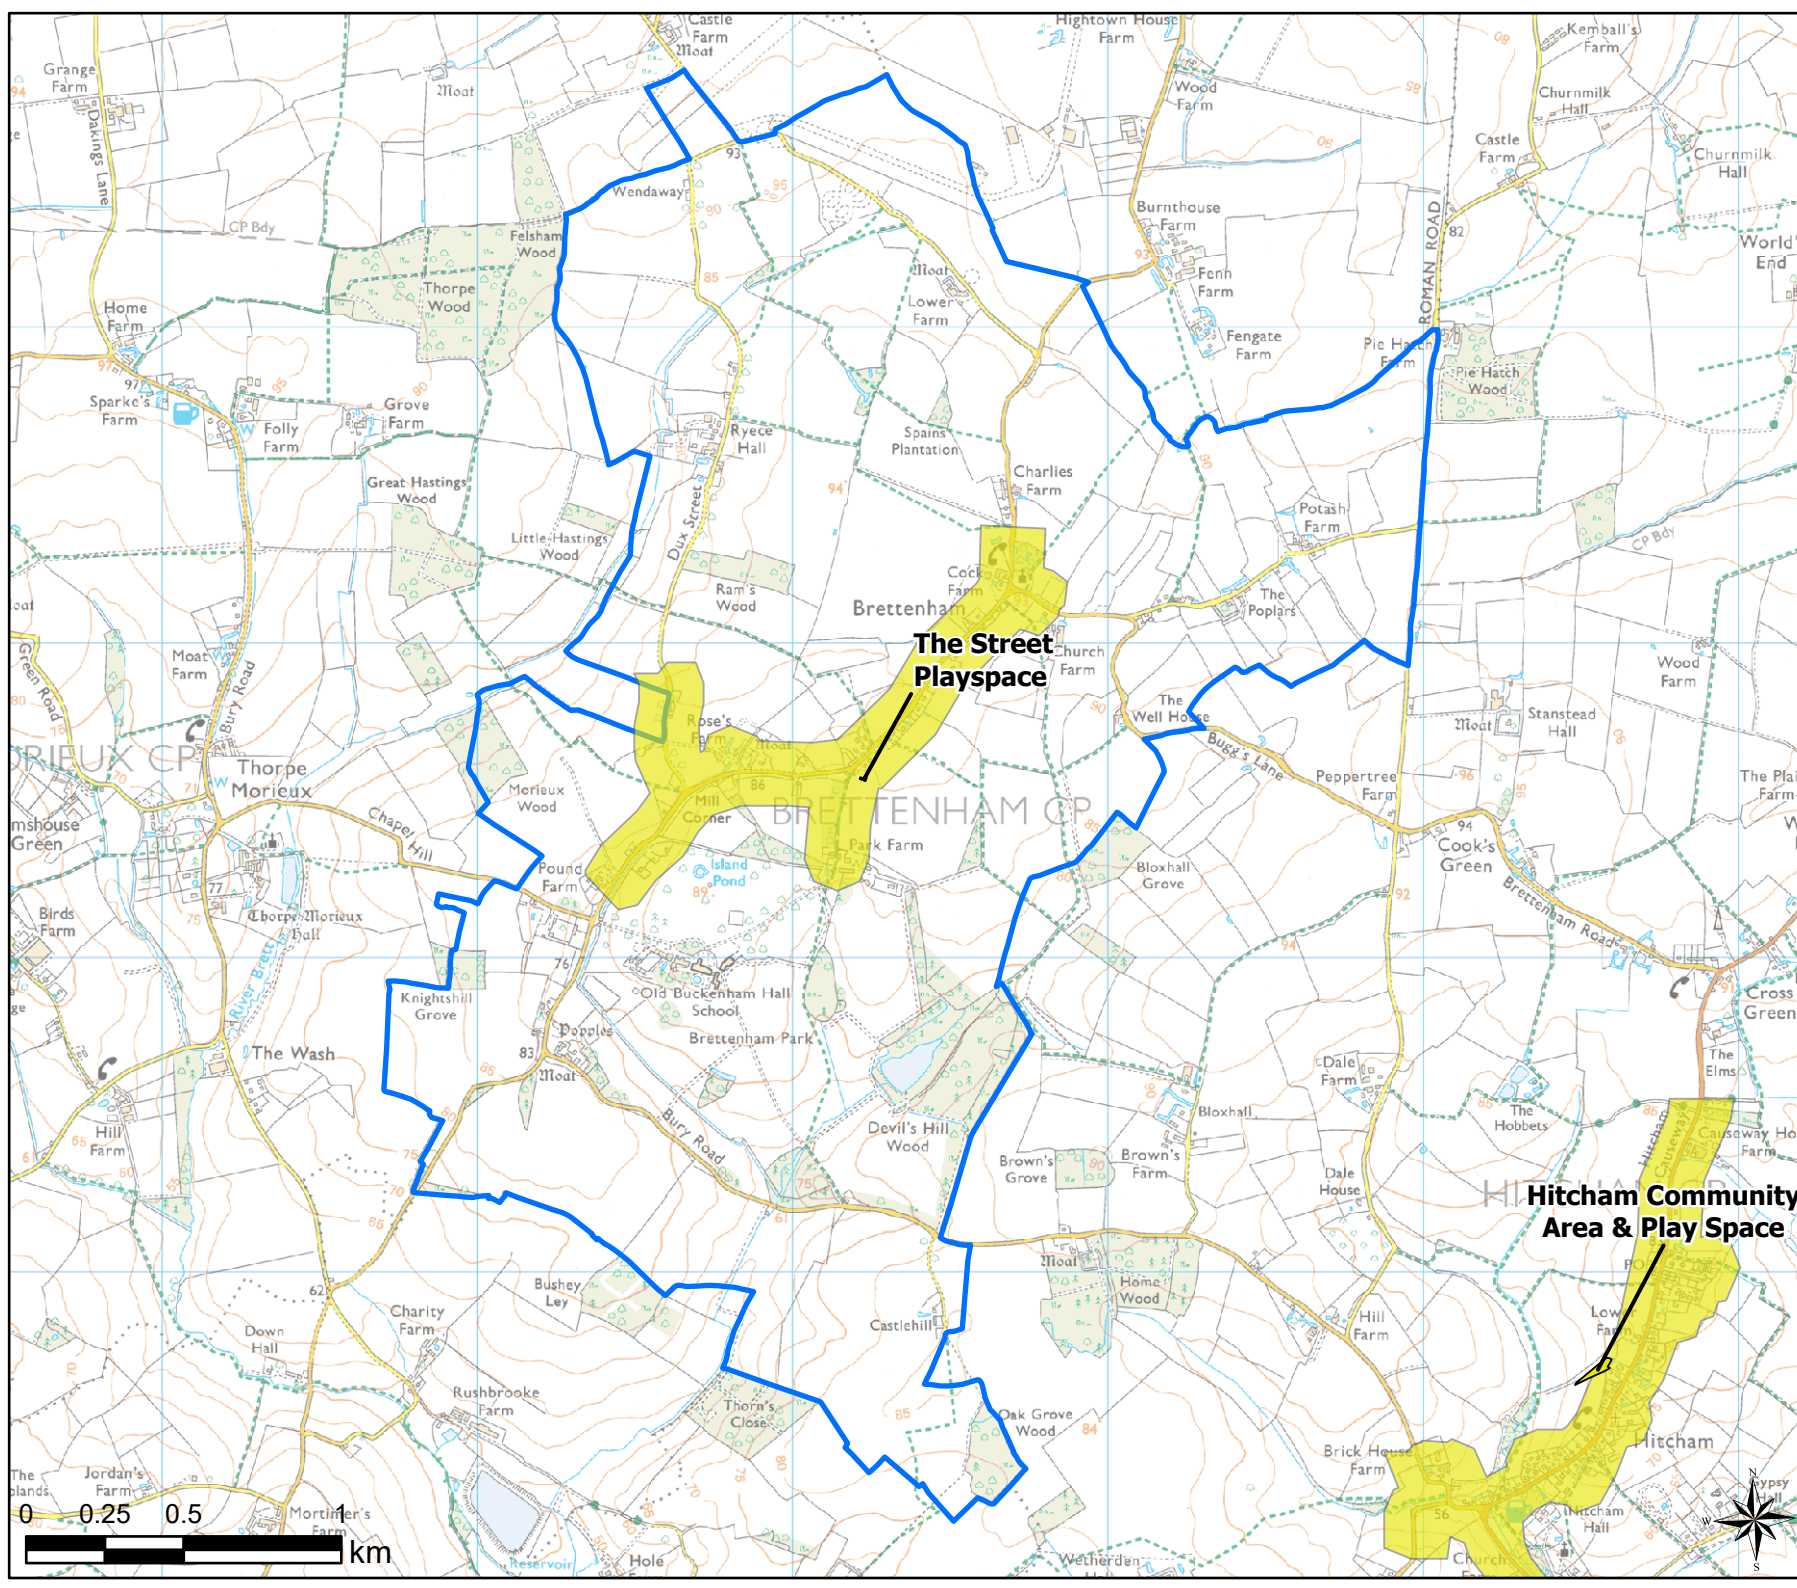

Brettenham

Play (Child) Walking Buffers

Legend

- Parish Boundary
- 12 Minute Walking Buffers
- OpenSpace
- Typology
- Play (Child)

**The Street
Playspace**

**Hitcham Community
Area & Play Space**

Open Space Study

Scale: 1:24,000

Map Produced on: 13/05/2019