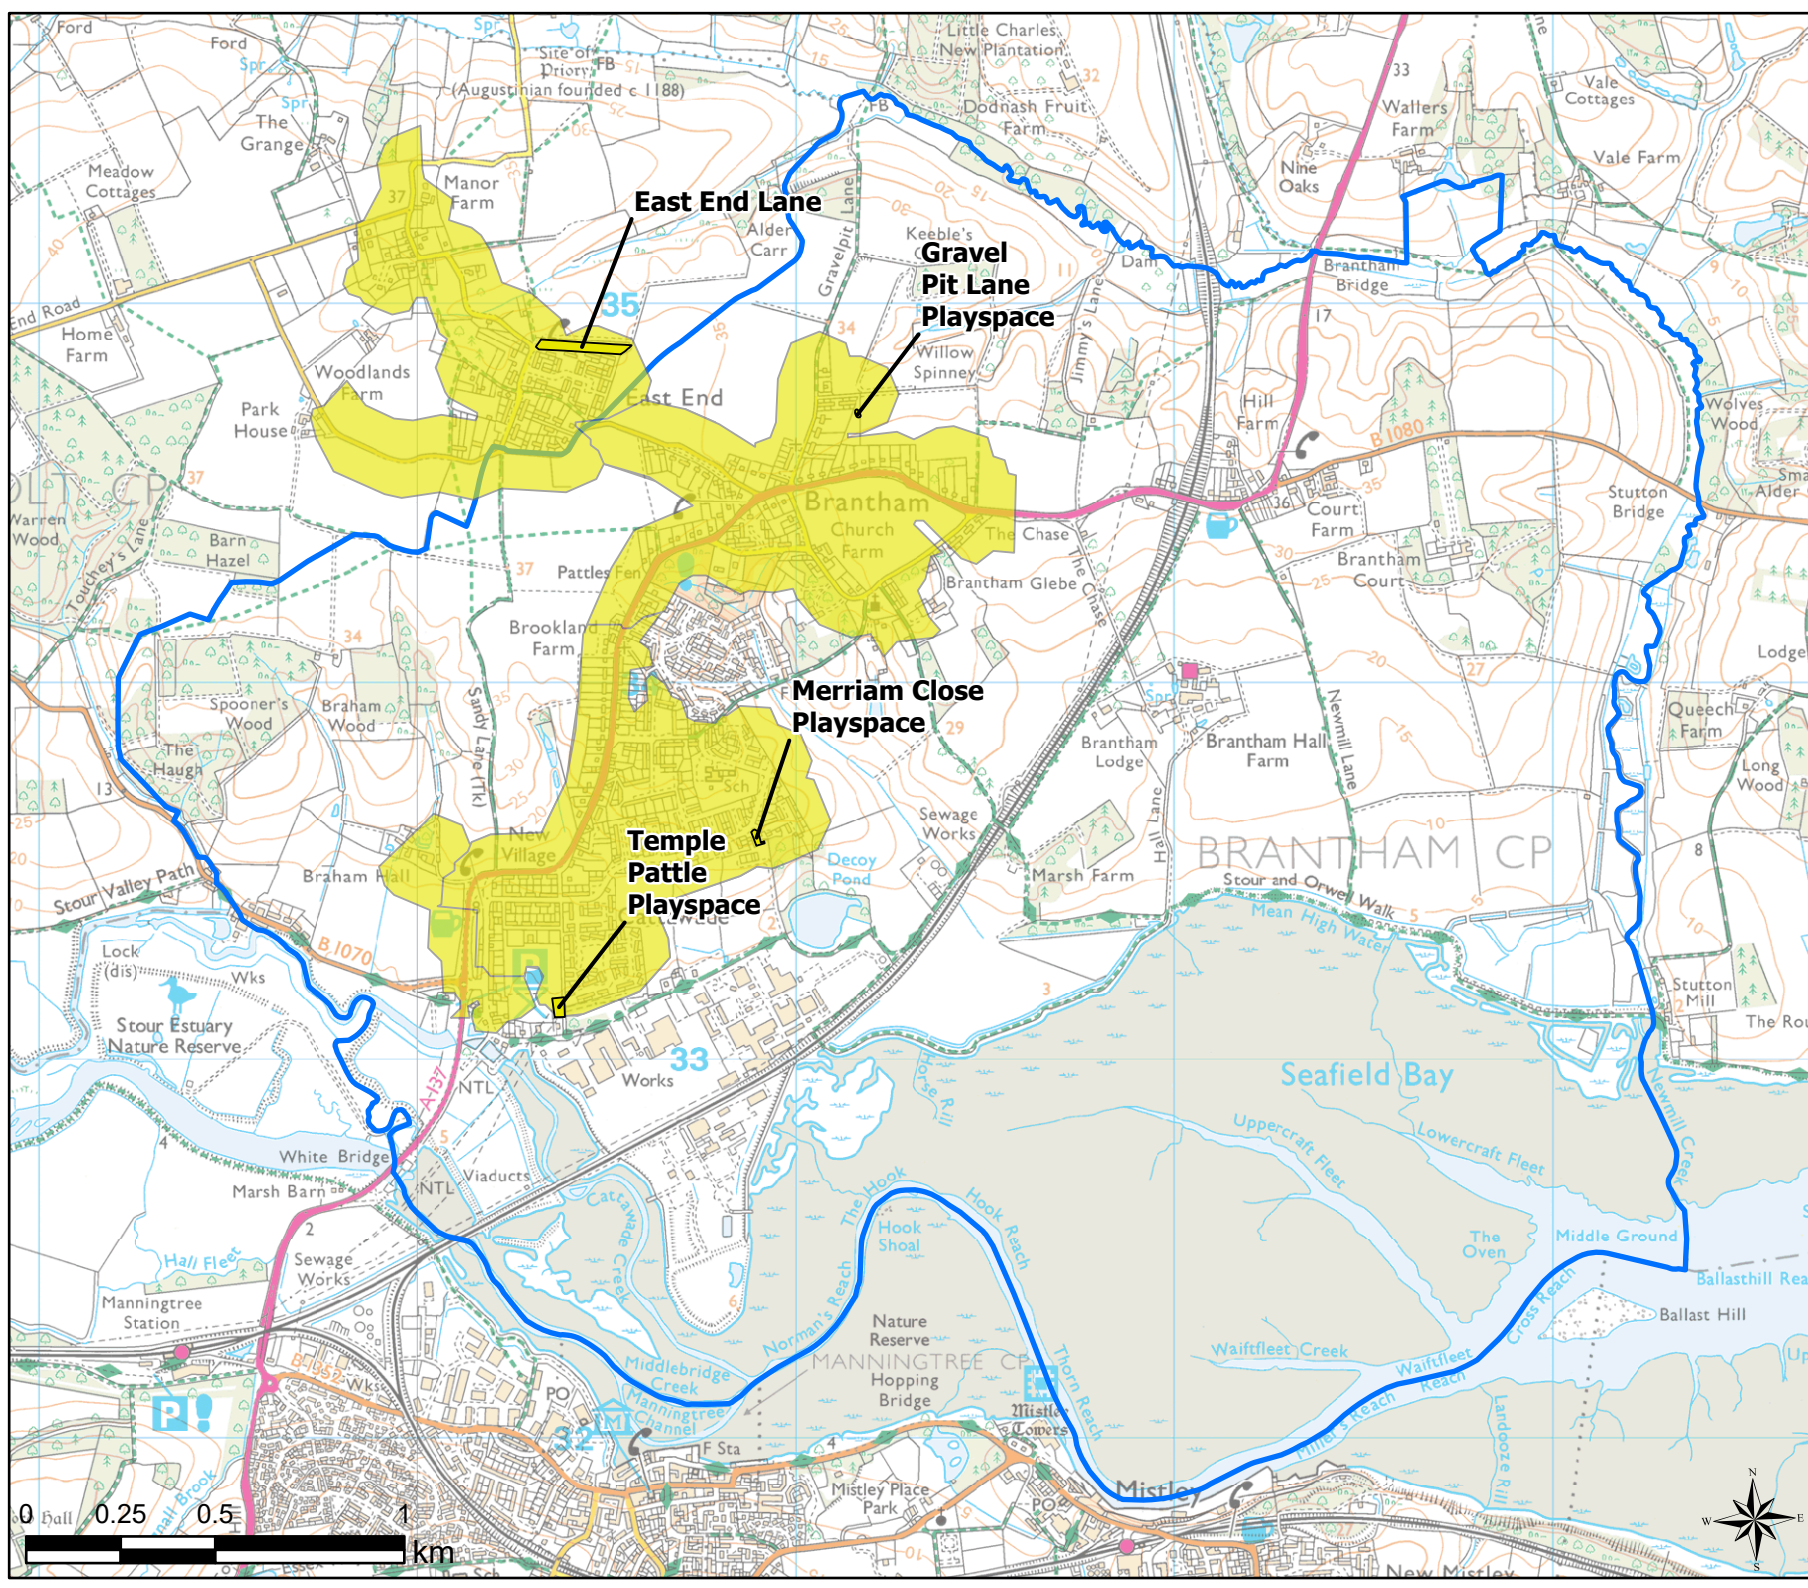

Brantham

Play (Child) Walking Buffers

Legend

- Parish Boundary
- 12 Minute Walking Buffers
- OpenSpace
- Typology
- Play (Child)

Open Space Study

Scale: 1:20,000

Map Produced on: 13/05/2019