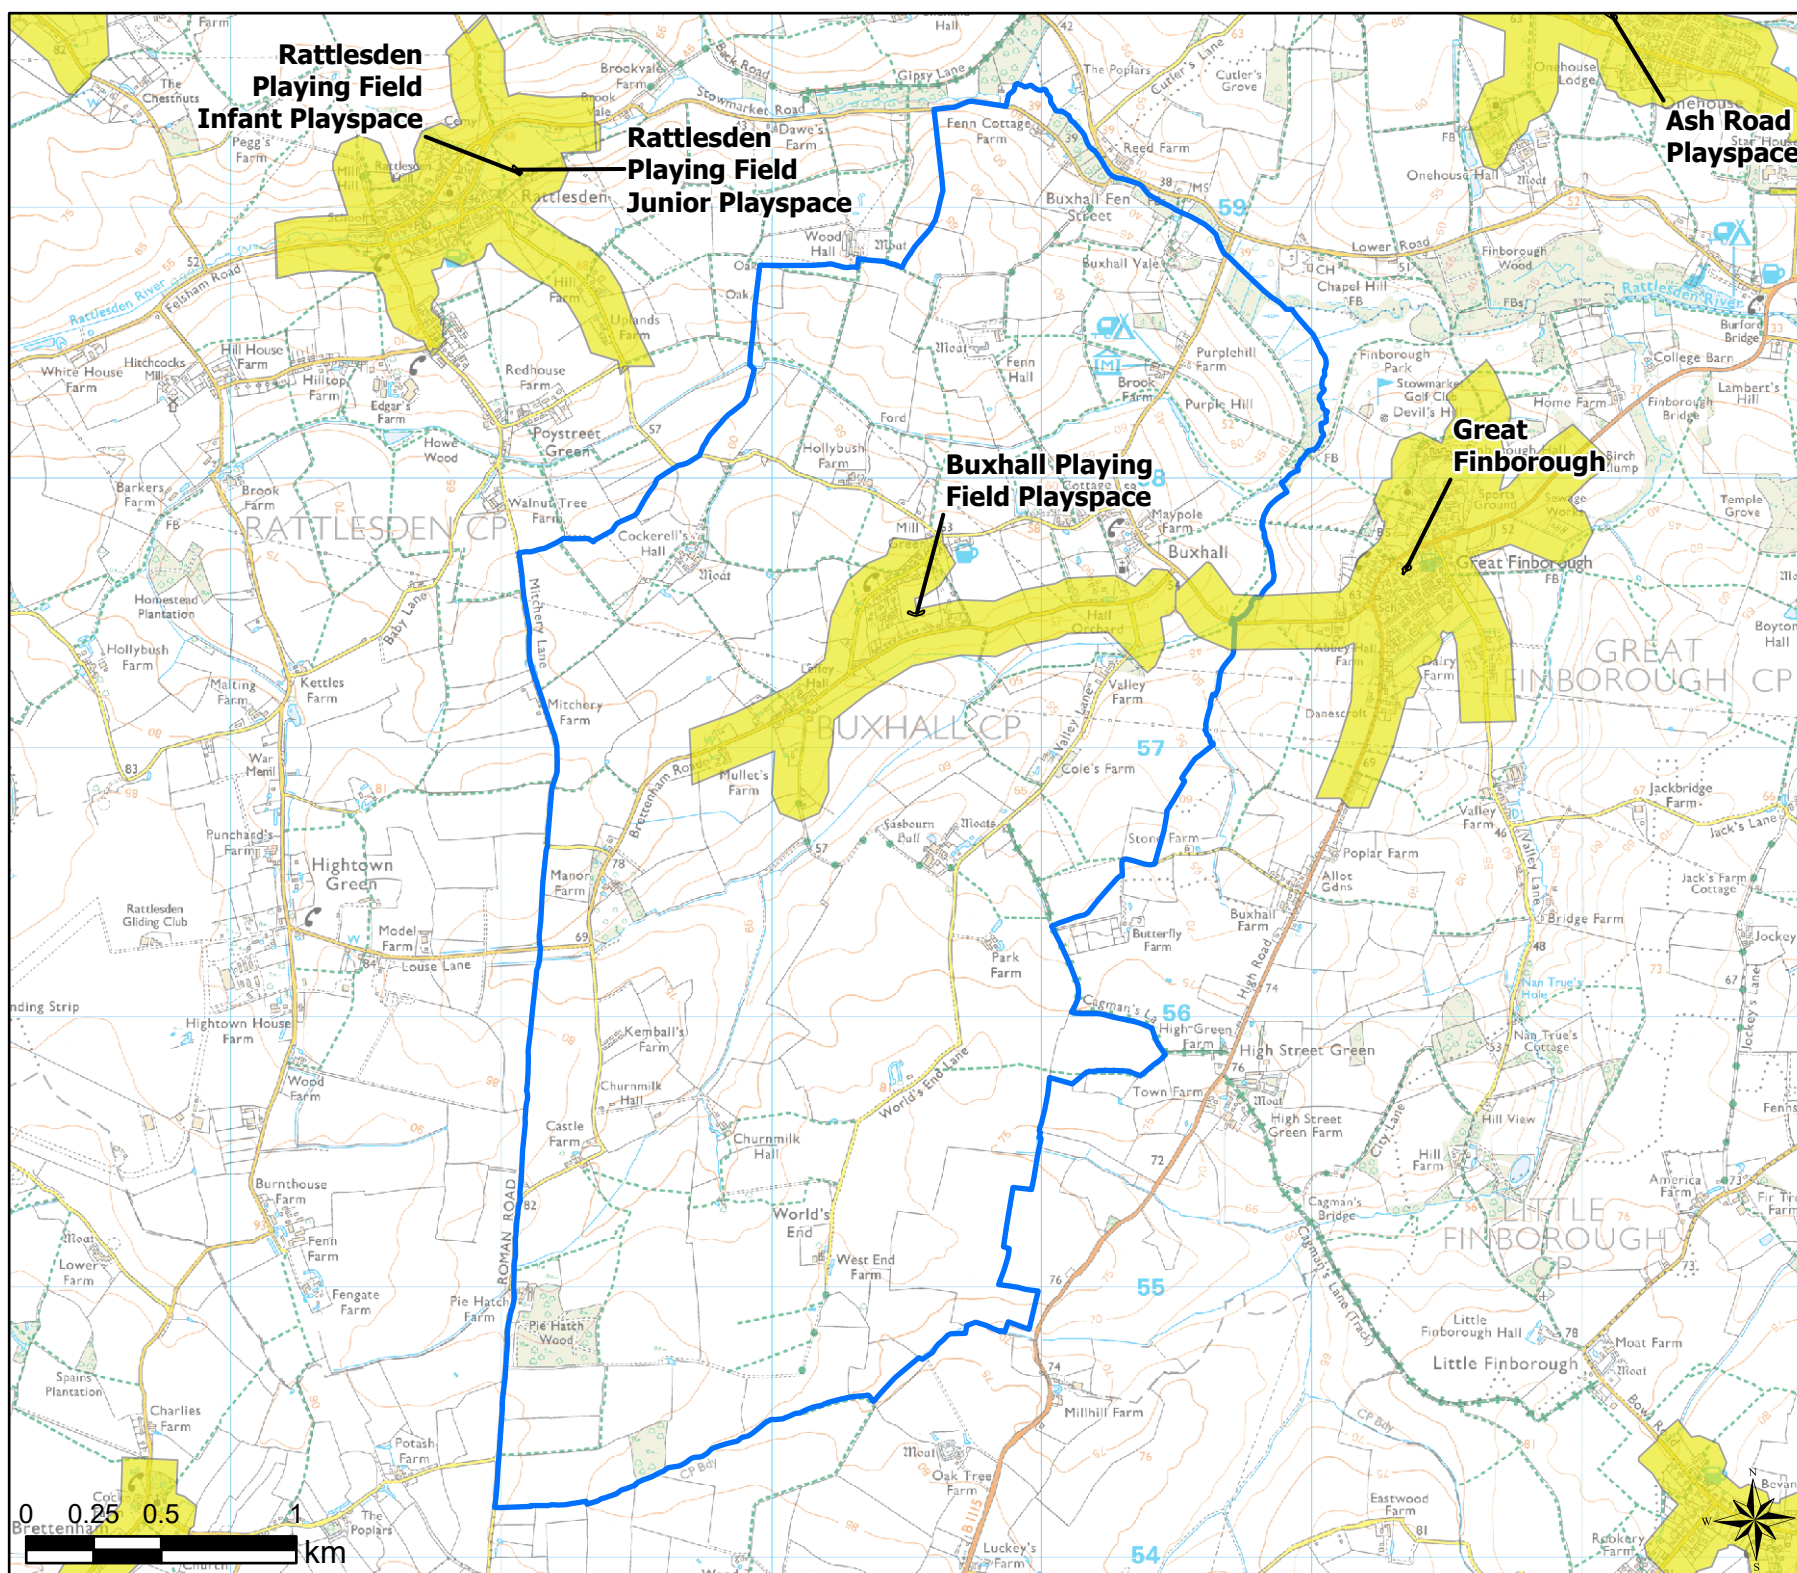

### Legend

-  Parish Boundary
-  12 Minute Walking Buffers
-  OpenSpace
-  Typology
-  Play (Child)

Open Space Study

Scale: 1:24,000

Map Produced on: 13/05/2019

**Buxhall**

Play (Child) Walking Buffers

---