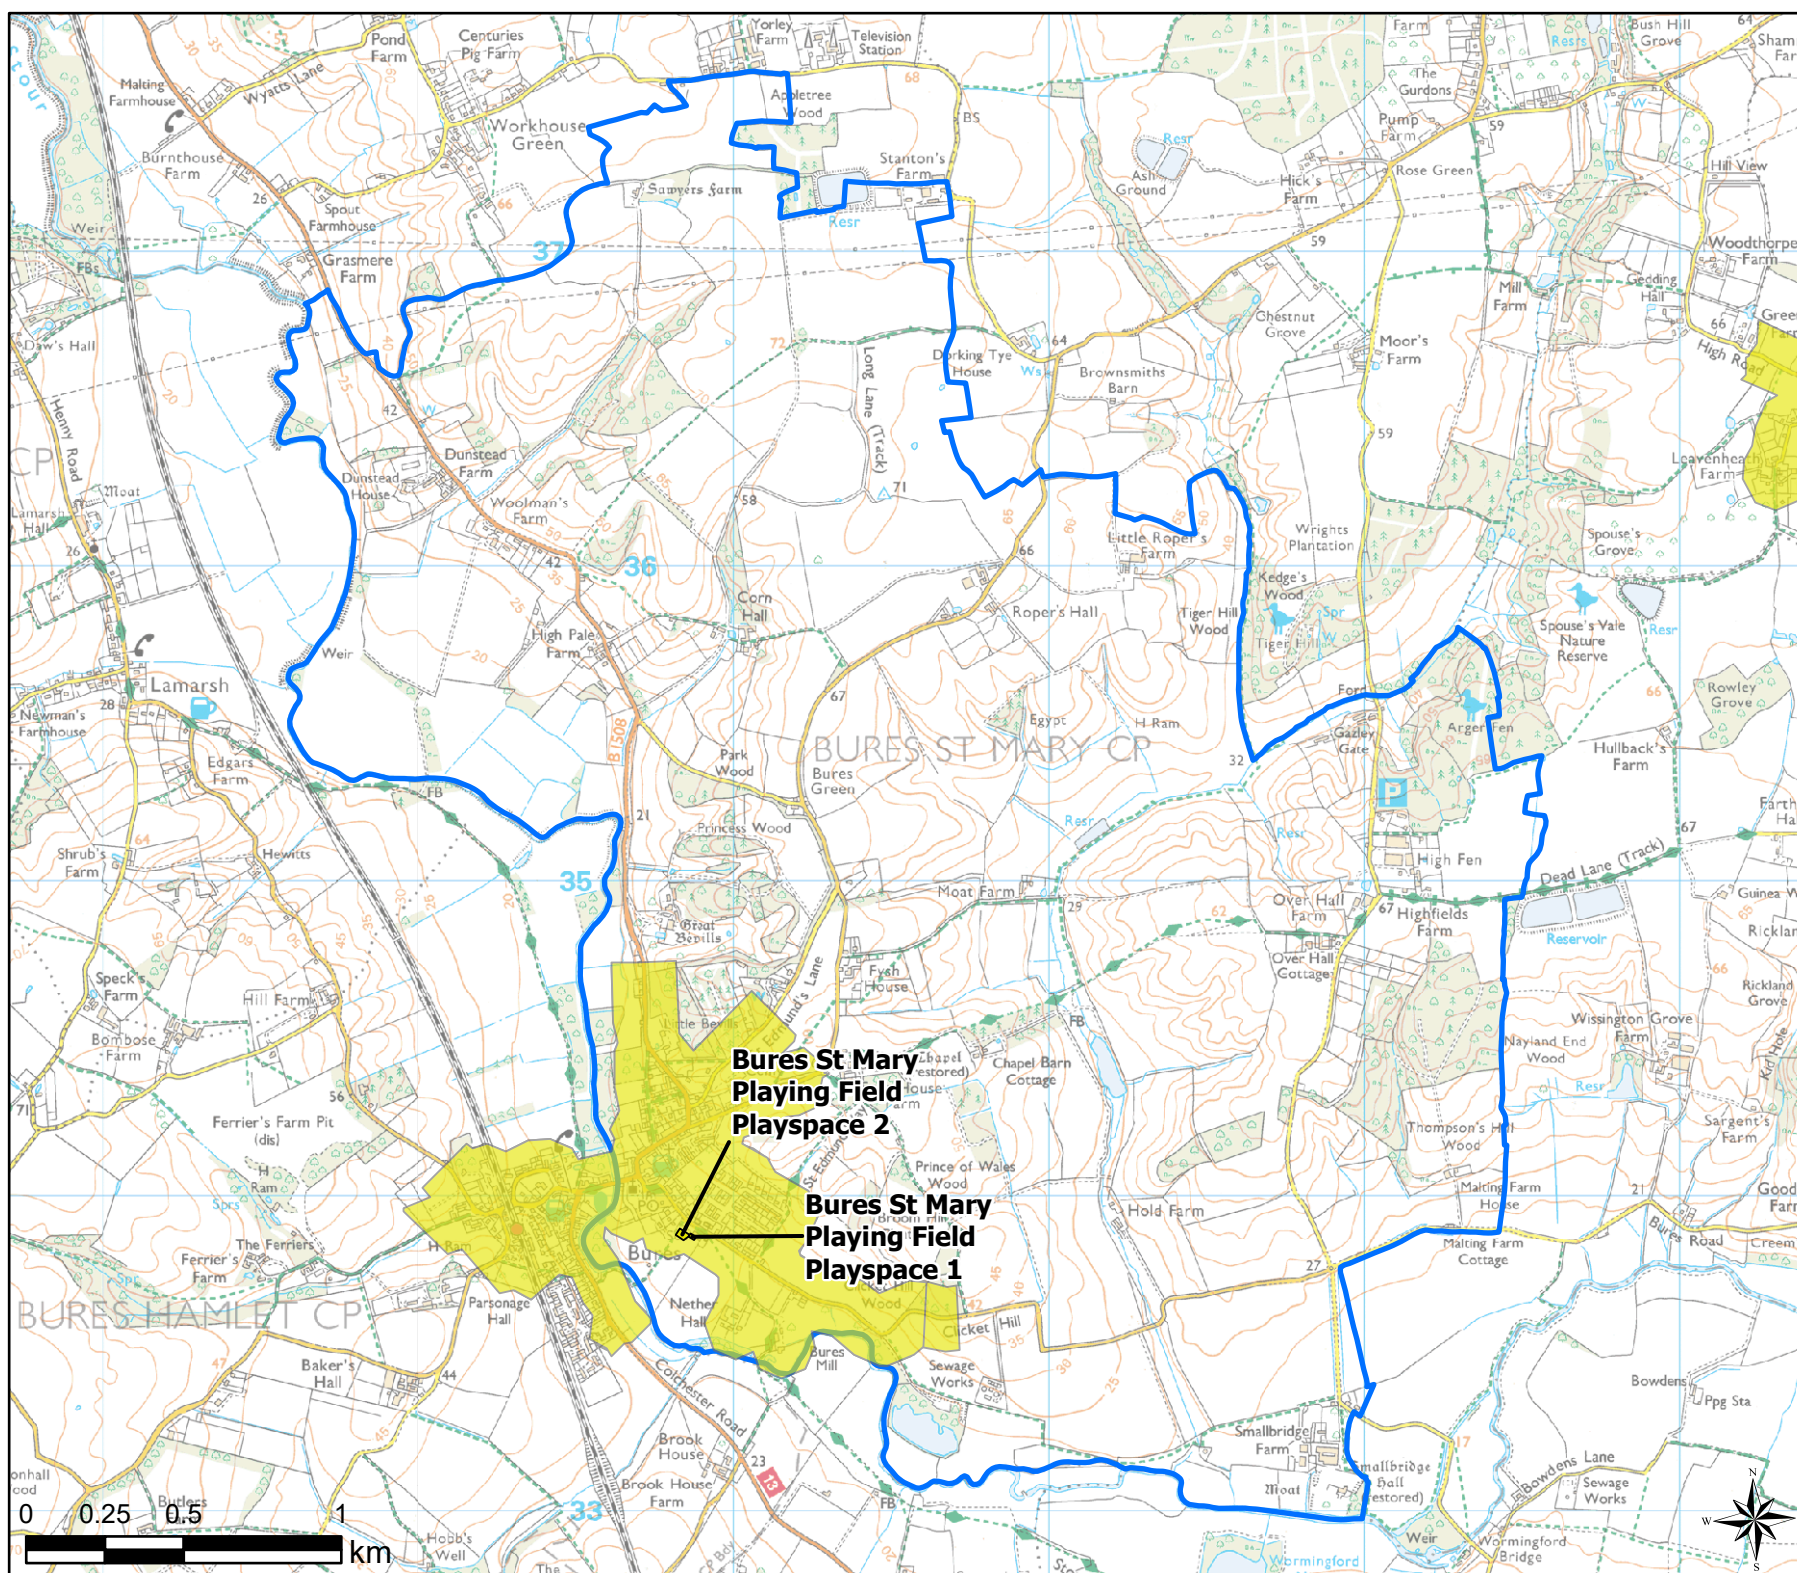

Bures St. Mary

Play (Child) Walking Buffers

Legend

- Parish Boundary
- 12 Minute Walking Buffers
- OpenSpace
- Typology
- Play (Child)

Open Space Study

Scale: 1:24,000

Map Produced on: 13/05/2019