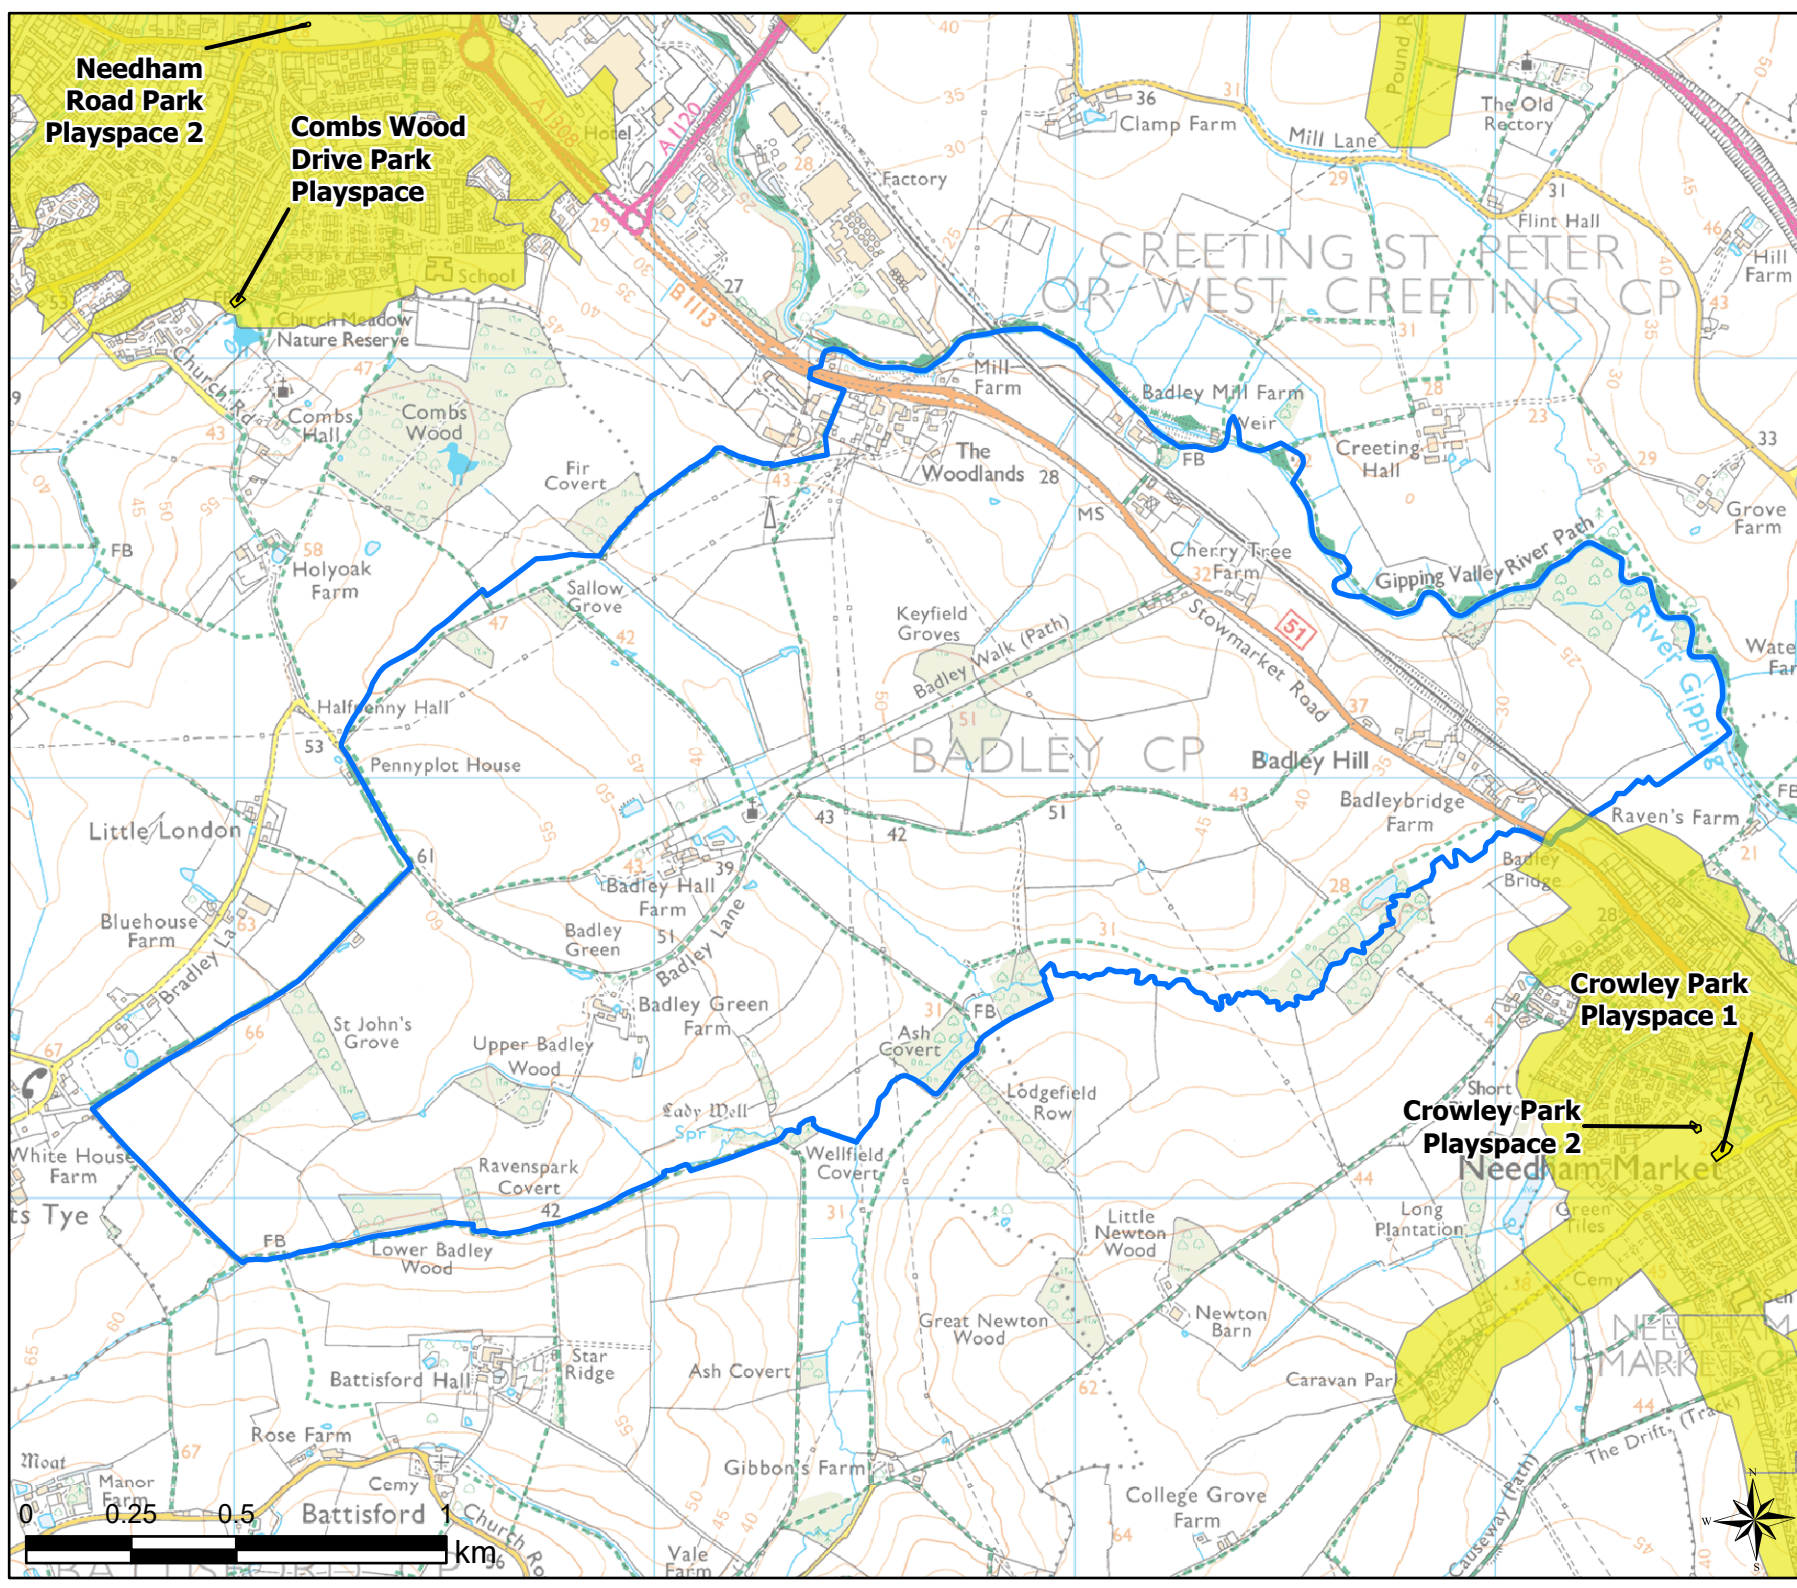

Badley
Play (Child) Walking Buffers

Legend

- Parish Boundary
- 12 Minute Walking Buffers
- OpenSpace
- Typology
- Play (Child)

Open Space Study

Scale: 1:18,000

Map Produced on: 13/05/2019