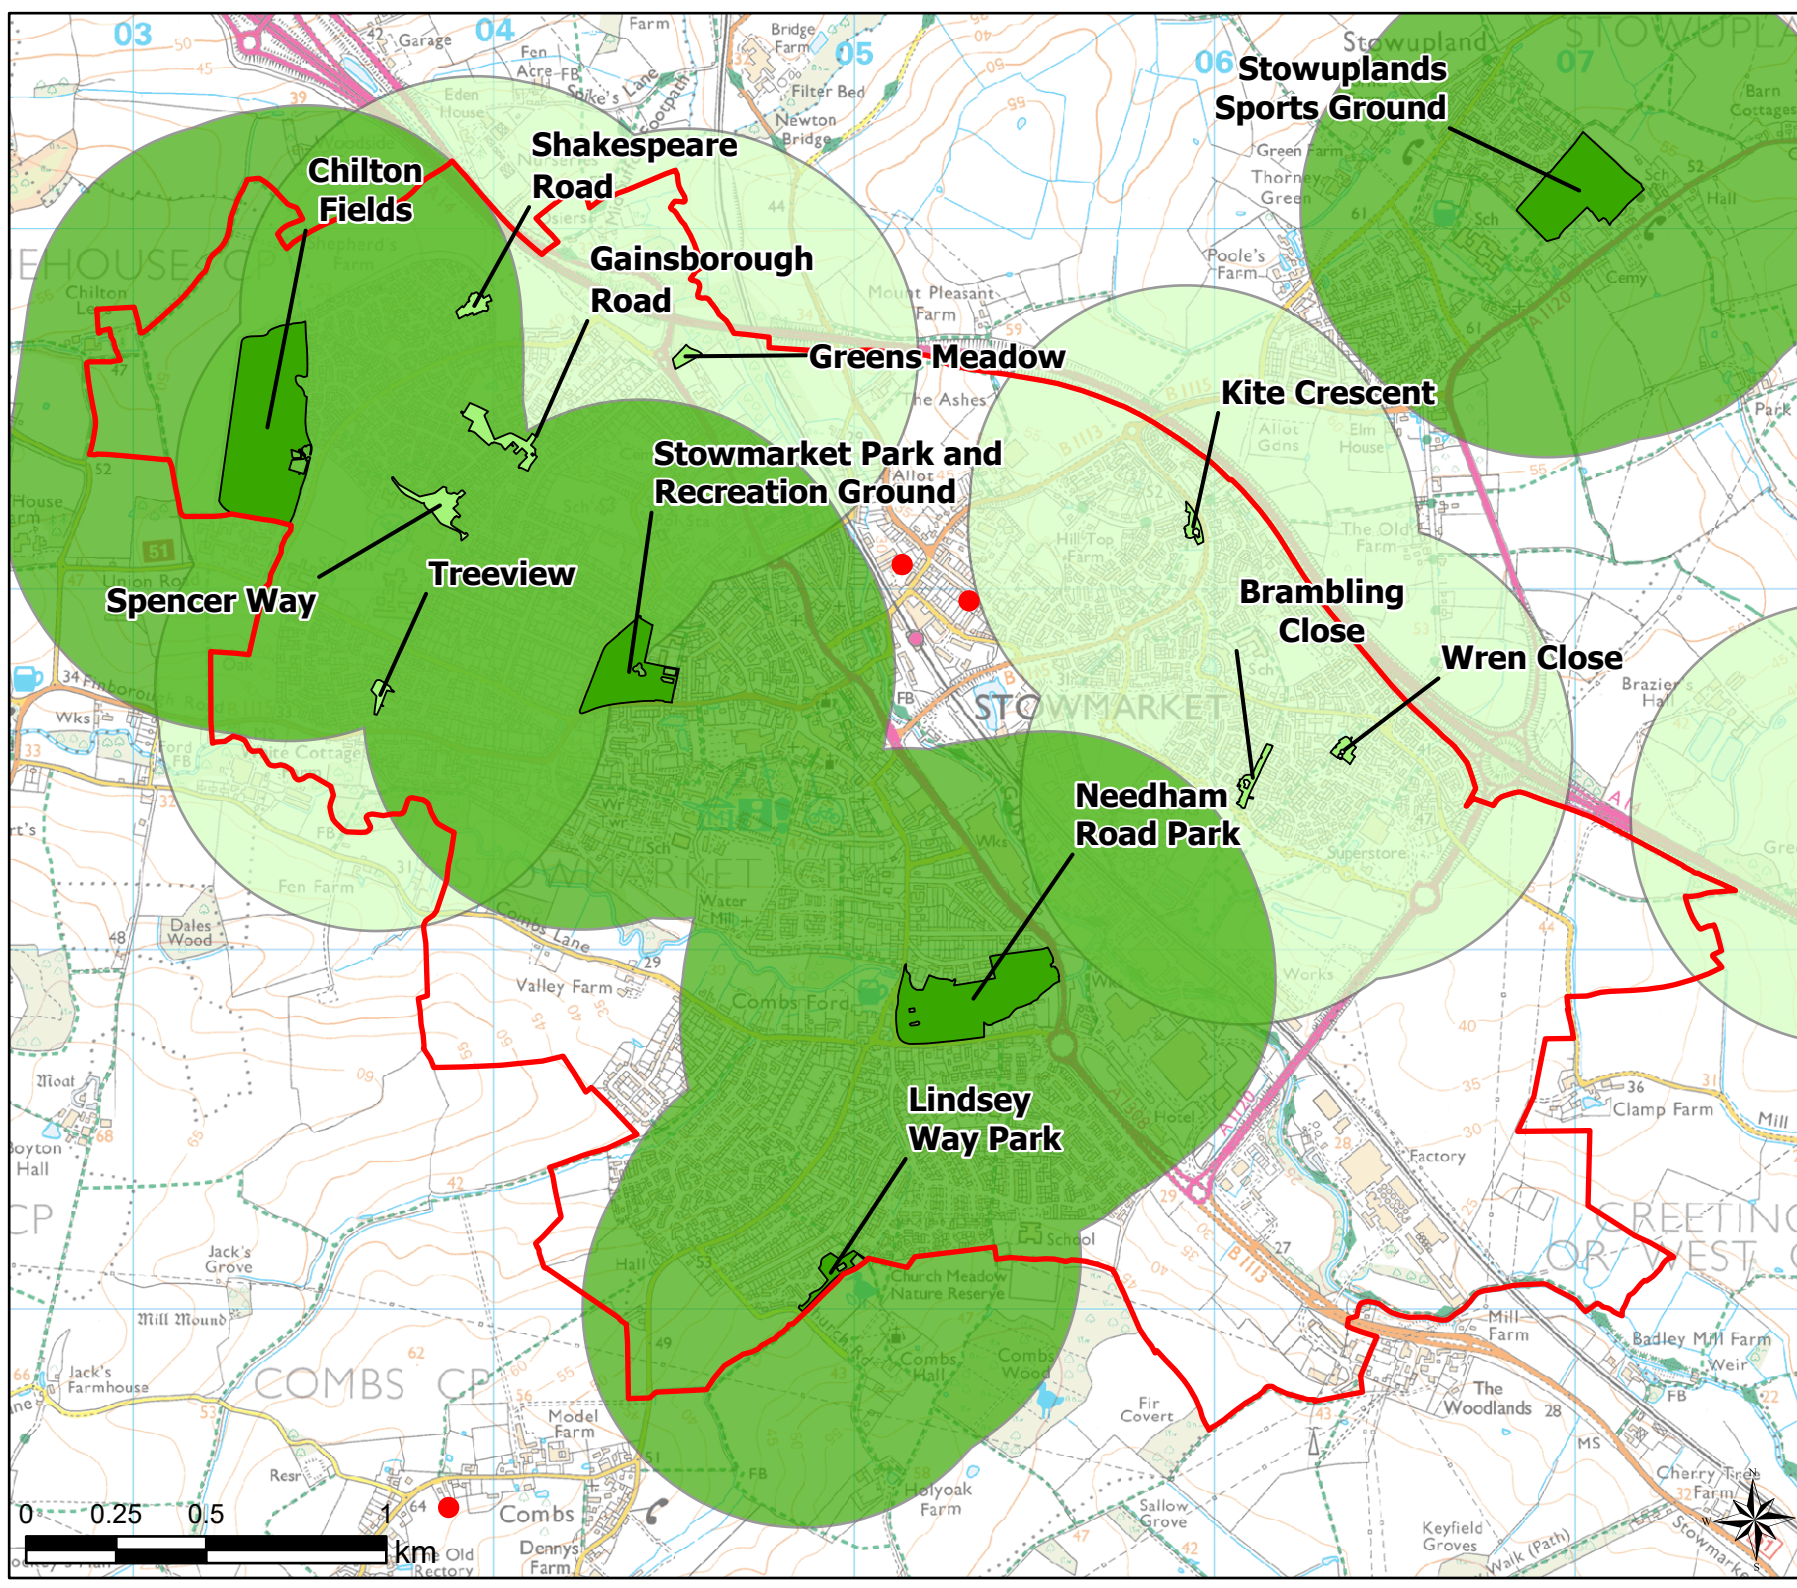

Stowmarket
Access to Parks, Recreation Grounds and Amenity

Legend

- 2011 OA Outside Buffer
- 600m Buffer: Parks and Recreation Grounds
- 600m Buffer: Amenity Greenspace
- OpenSpace
- Typology
- Amenity Greenspace
- Parks and Recreation Grounds
- Parish Boundary
- Shortfall

Open Space Study

Scale: 1:21,000

Map Produced on: 13/05/2019