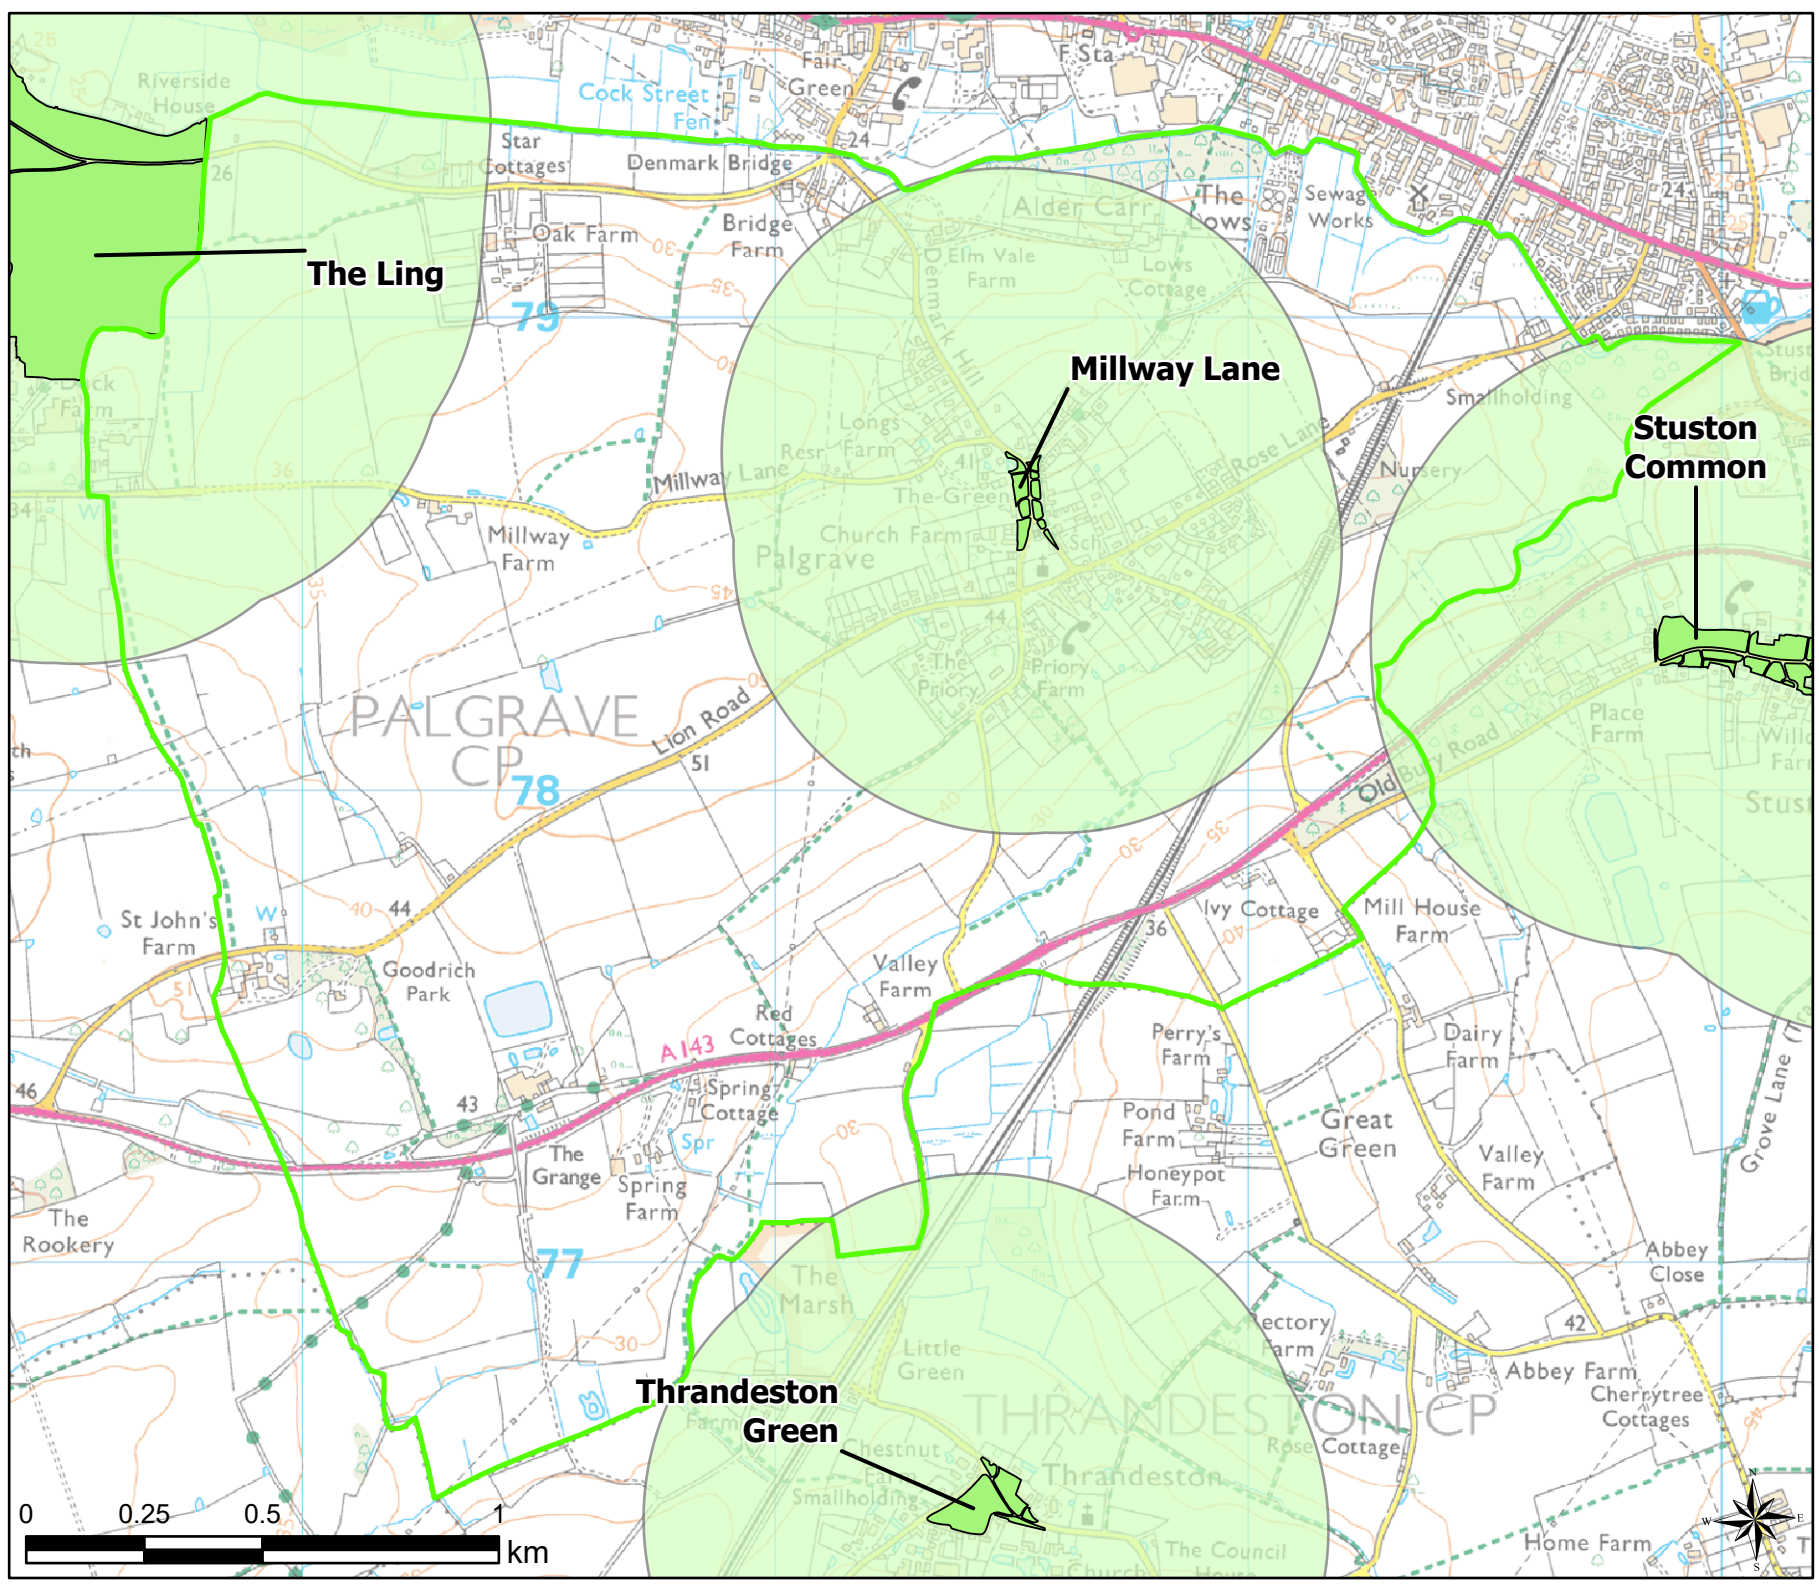

Open Space Study

Scale: 1:16,000

Map Produced on: 13/05/2019

**Pettaugh**  
 Access to Parks, Recreation  
 Grounds and Amenity

**Legend**

- 2011 OA Outside Buffer
- Parish Boundary
- Shortfall

Open Space Study