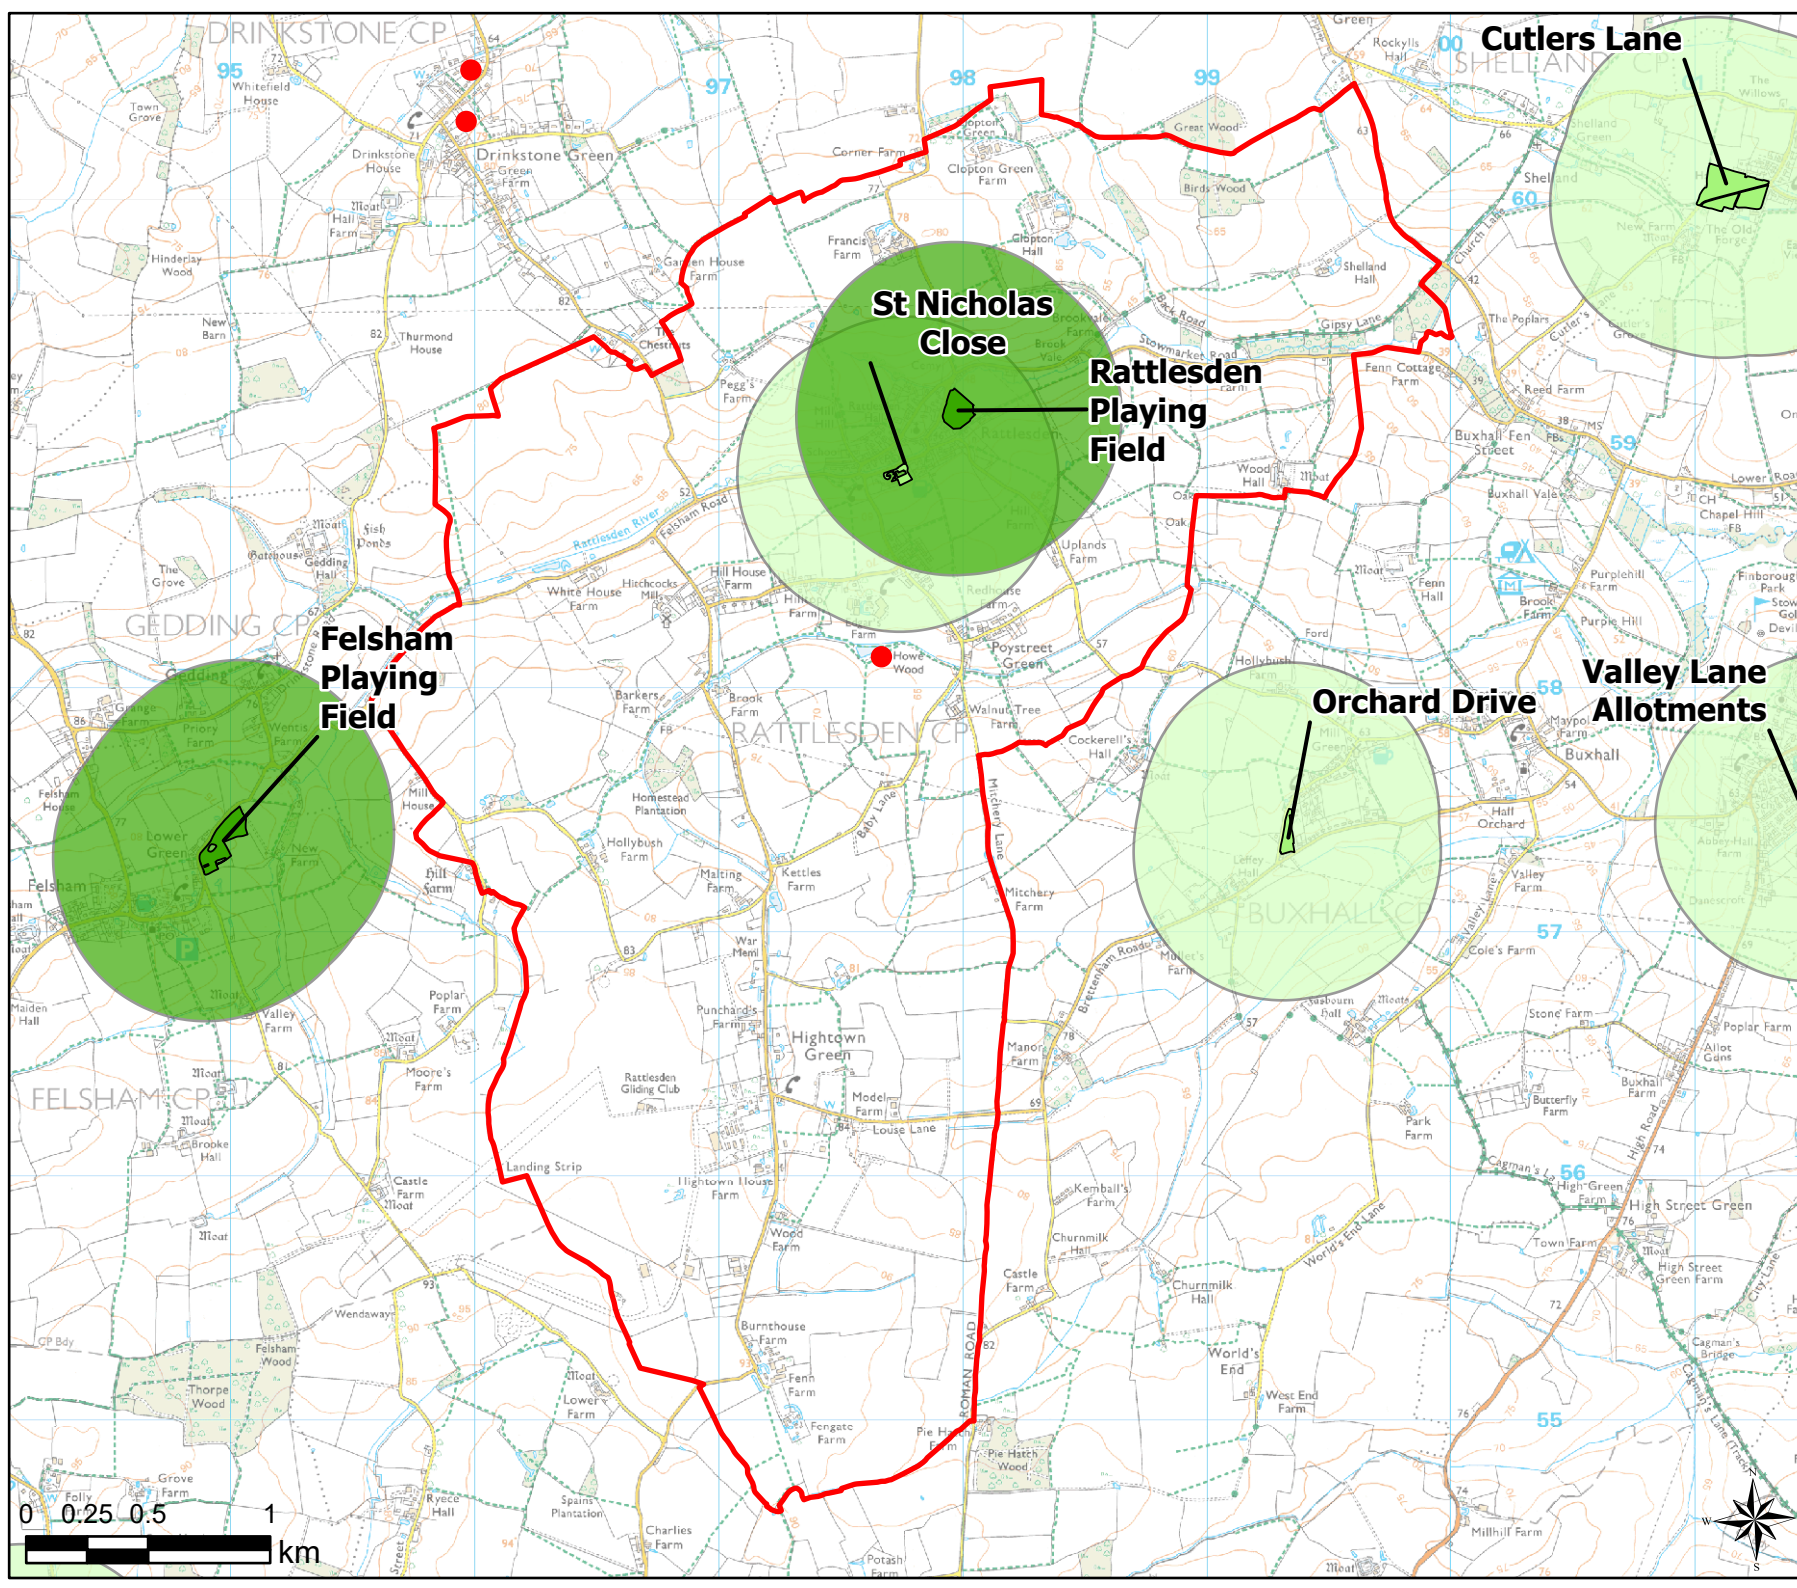

Open Space Study

Scale: 1:29,000

Map Produced on: 13/05/2019

**Rattlesden  
Access to Parks, Recreation  
Grounds and Amenity**

**Legend**

- 2011 OA Outside Buffer
- 600m Buffer: Parks and Recreation Grounds
- 600m Buffer: Amenity Greenspace