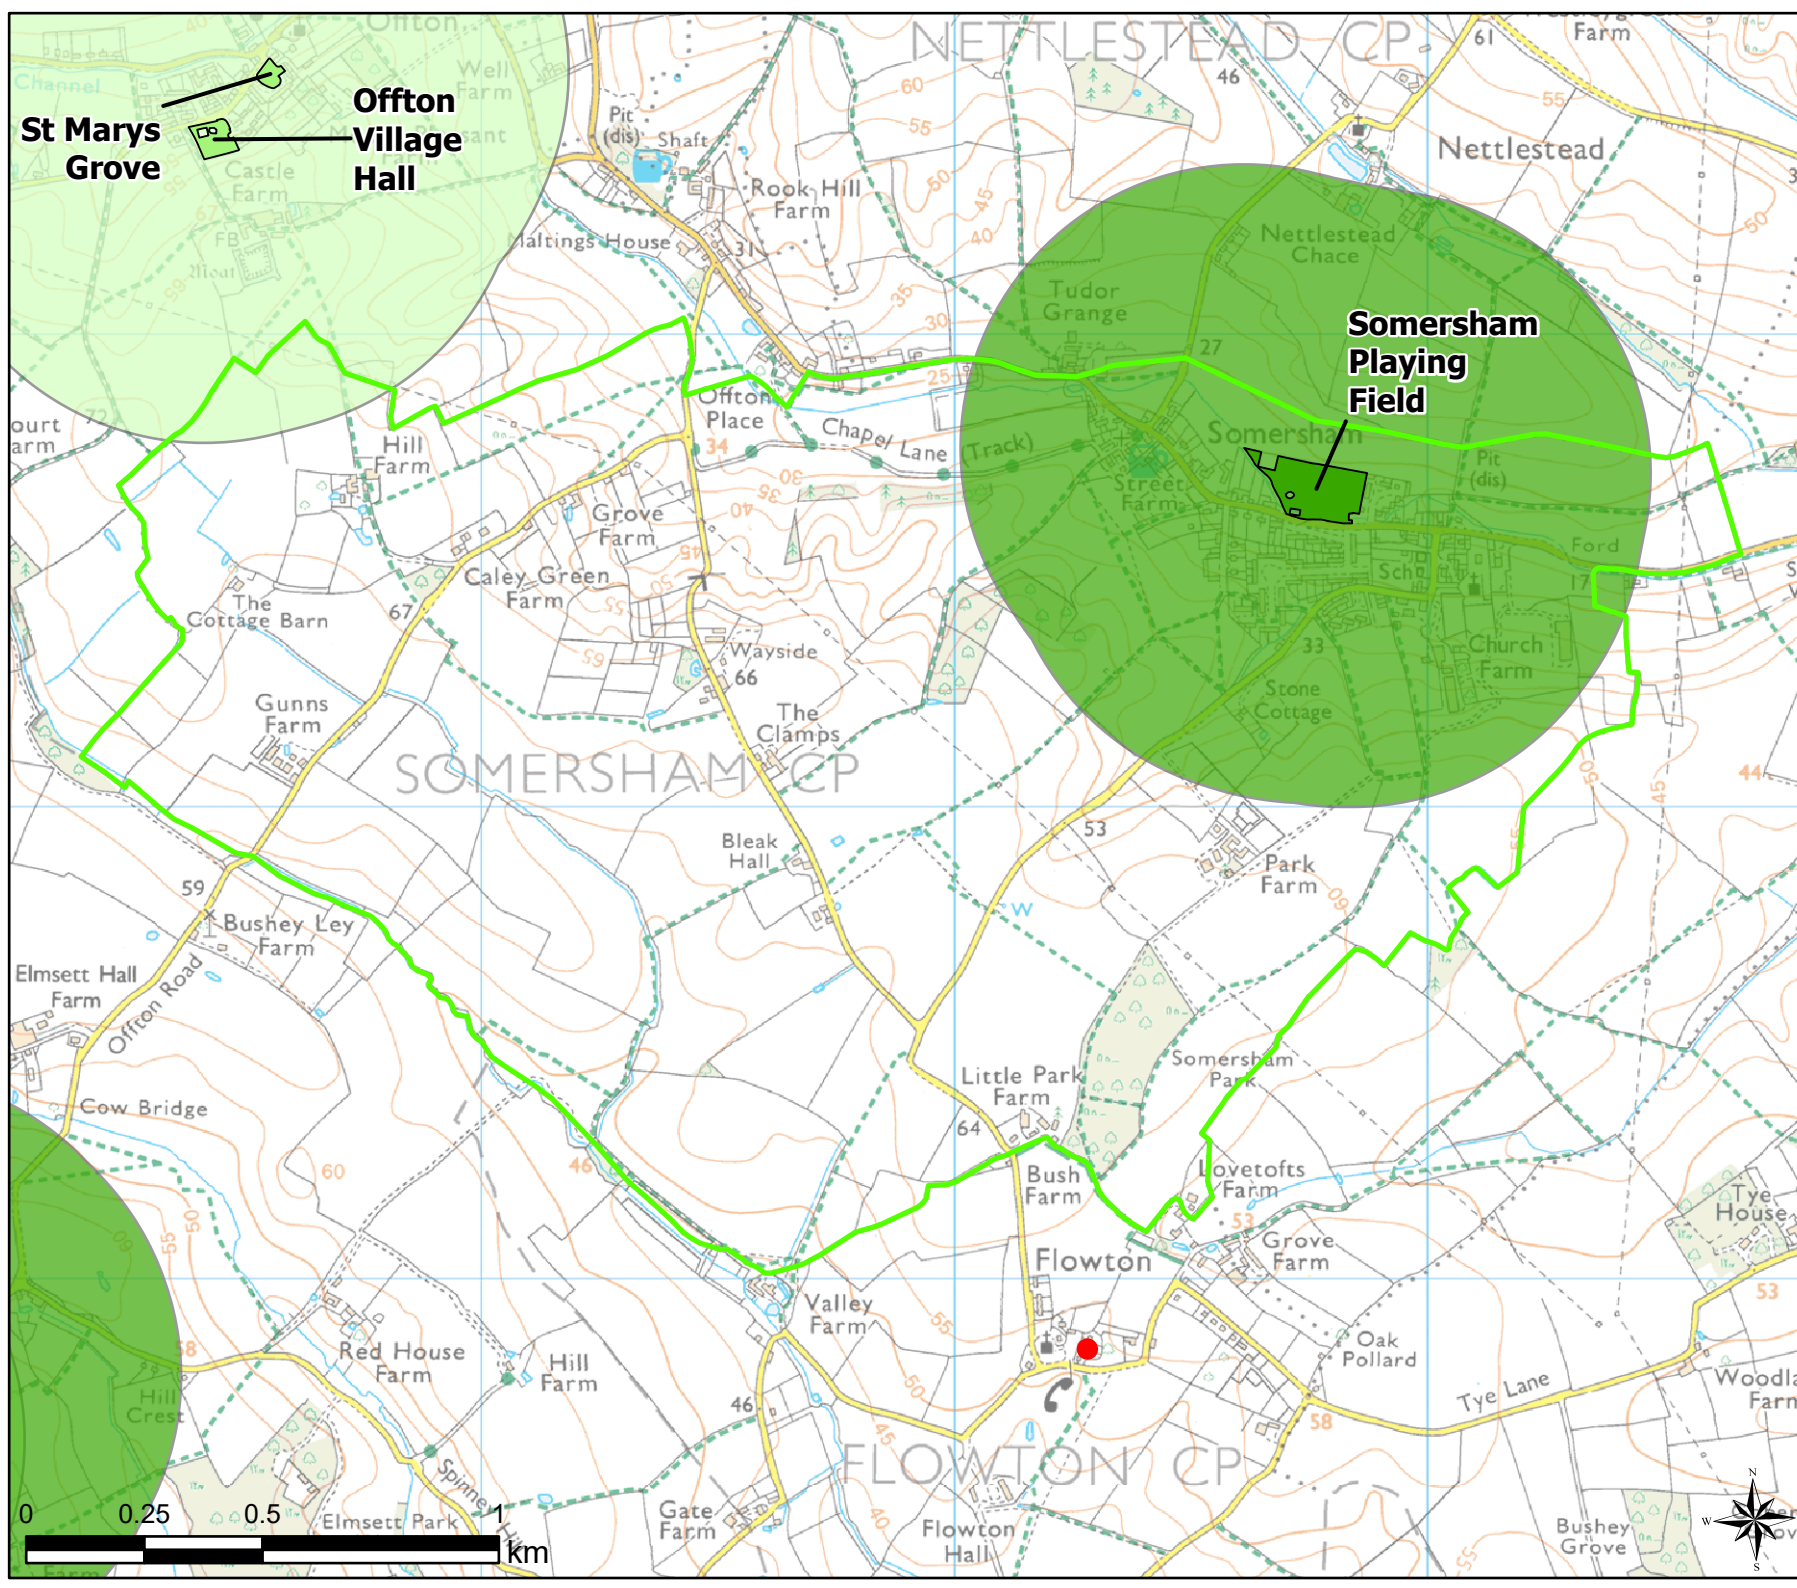

**Parish Boundary**

- Pass Standard

Open Space Study

Scale: 1:24,000

Map Produced on: 13/05/2019

**Somersham**  
**Access to Parks, Recreation**  
**Grounds and Amenity**

**Legend**

- 2011 OA Outside Buffer
- 600m Buffer: Parks and Recreation Grounds
- 600m Buffer: Amenity Greenspace