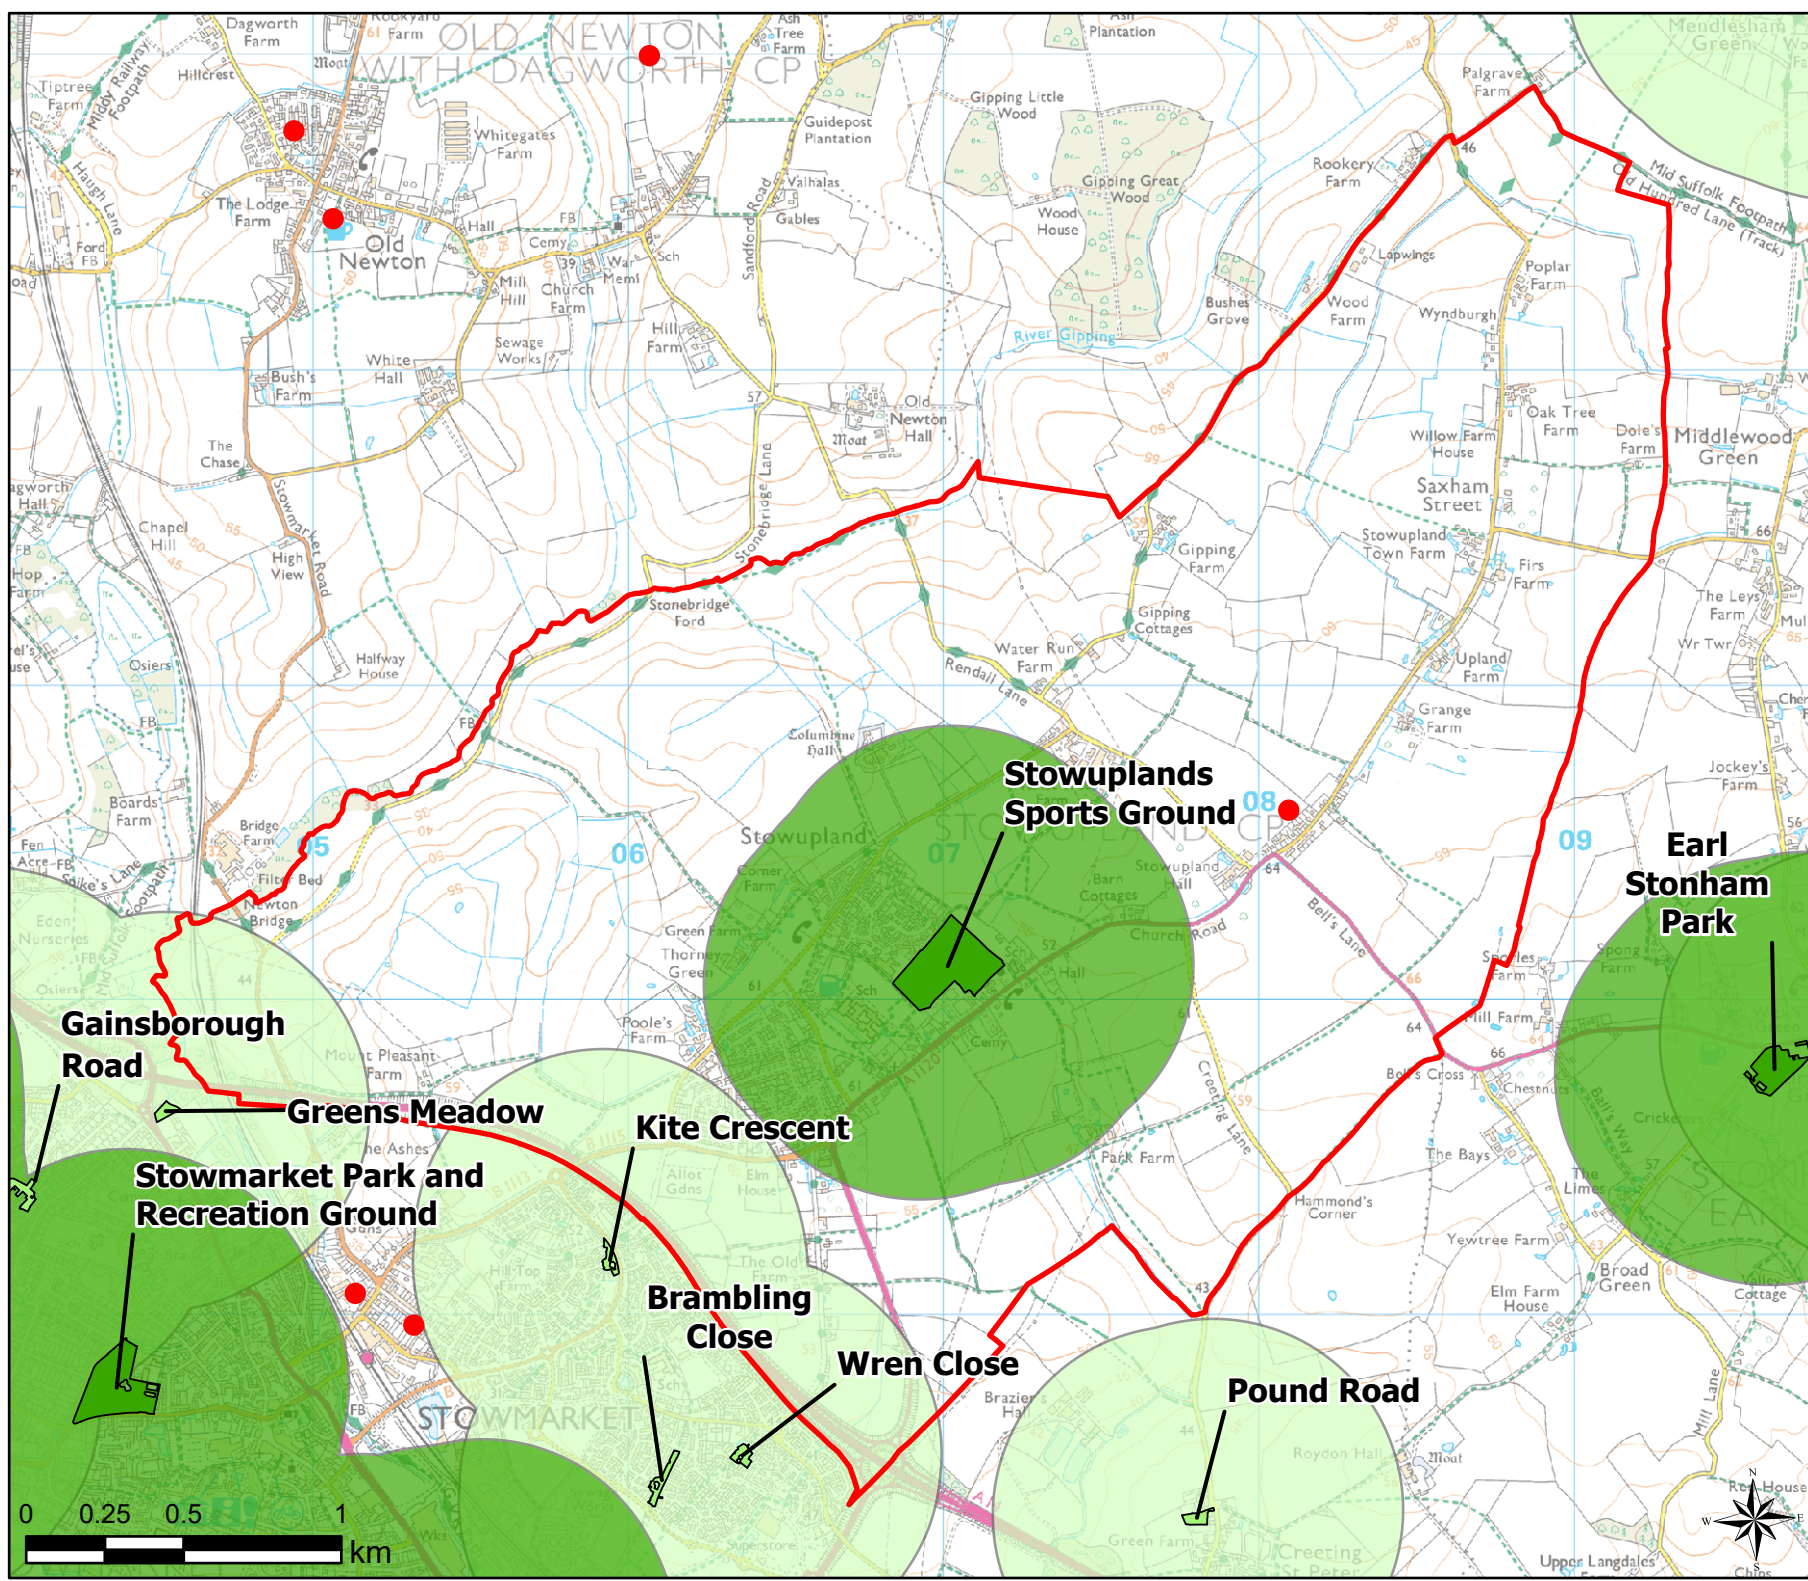

**Stowupland
Access to Parks, Recreation
Grounds and Amenity**

Legend

- 2011 OA Outside Buffer
- 600m Buffer: Parks and Recreation Grounds
- 600m Buffer: Amenity Greenspace

**OpenSpace
Typology**

- Amenity Greenspace
- Parks and Recreation Grounds

Parish Boundary

- Shortfall

Open Space Study

Scale: 1:24,000

Map Produced on: 13/05/2019