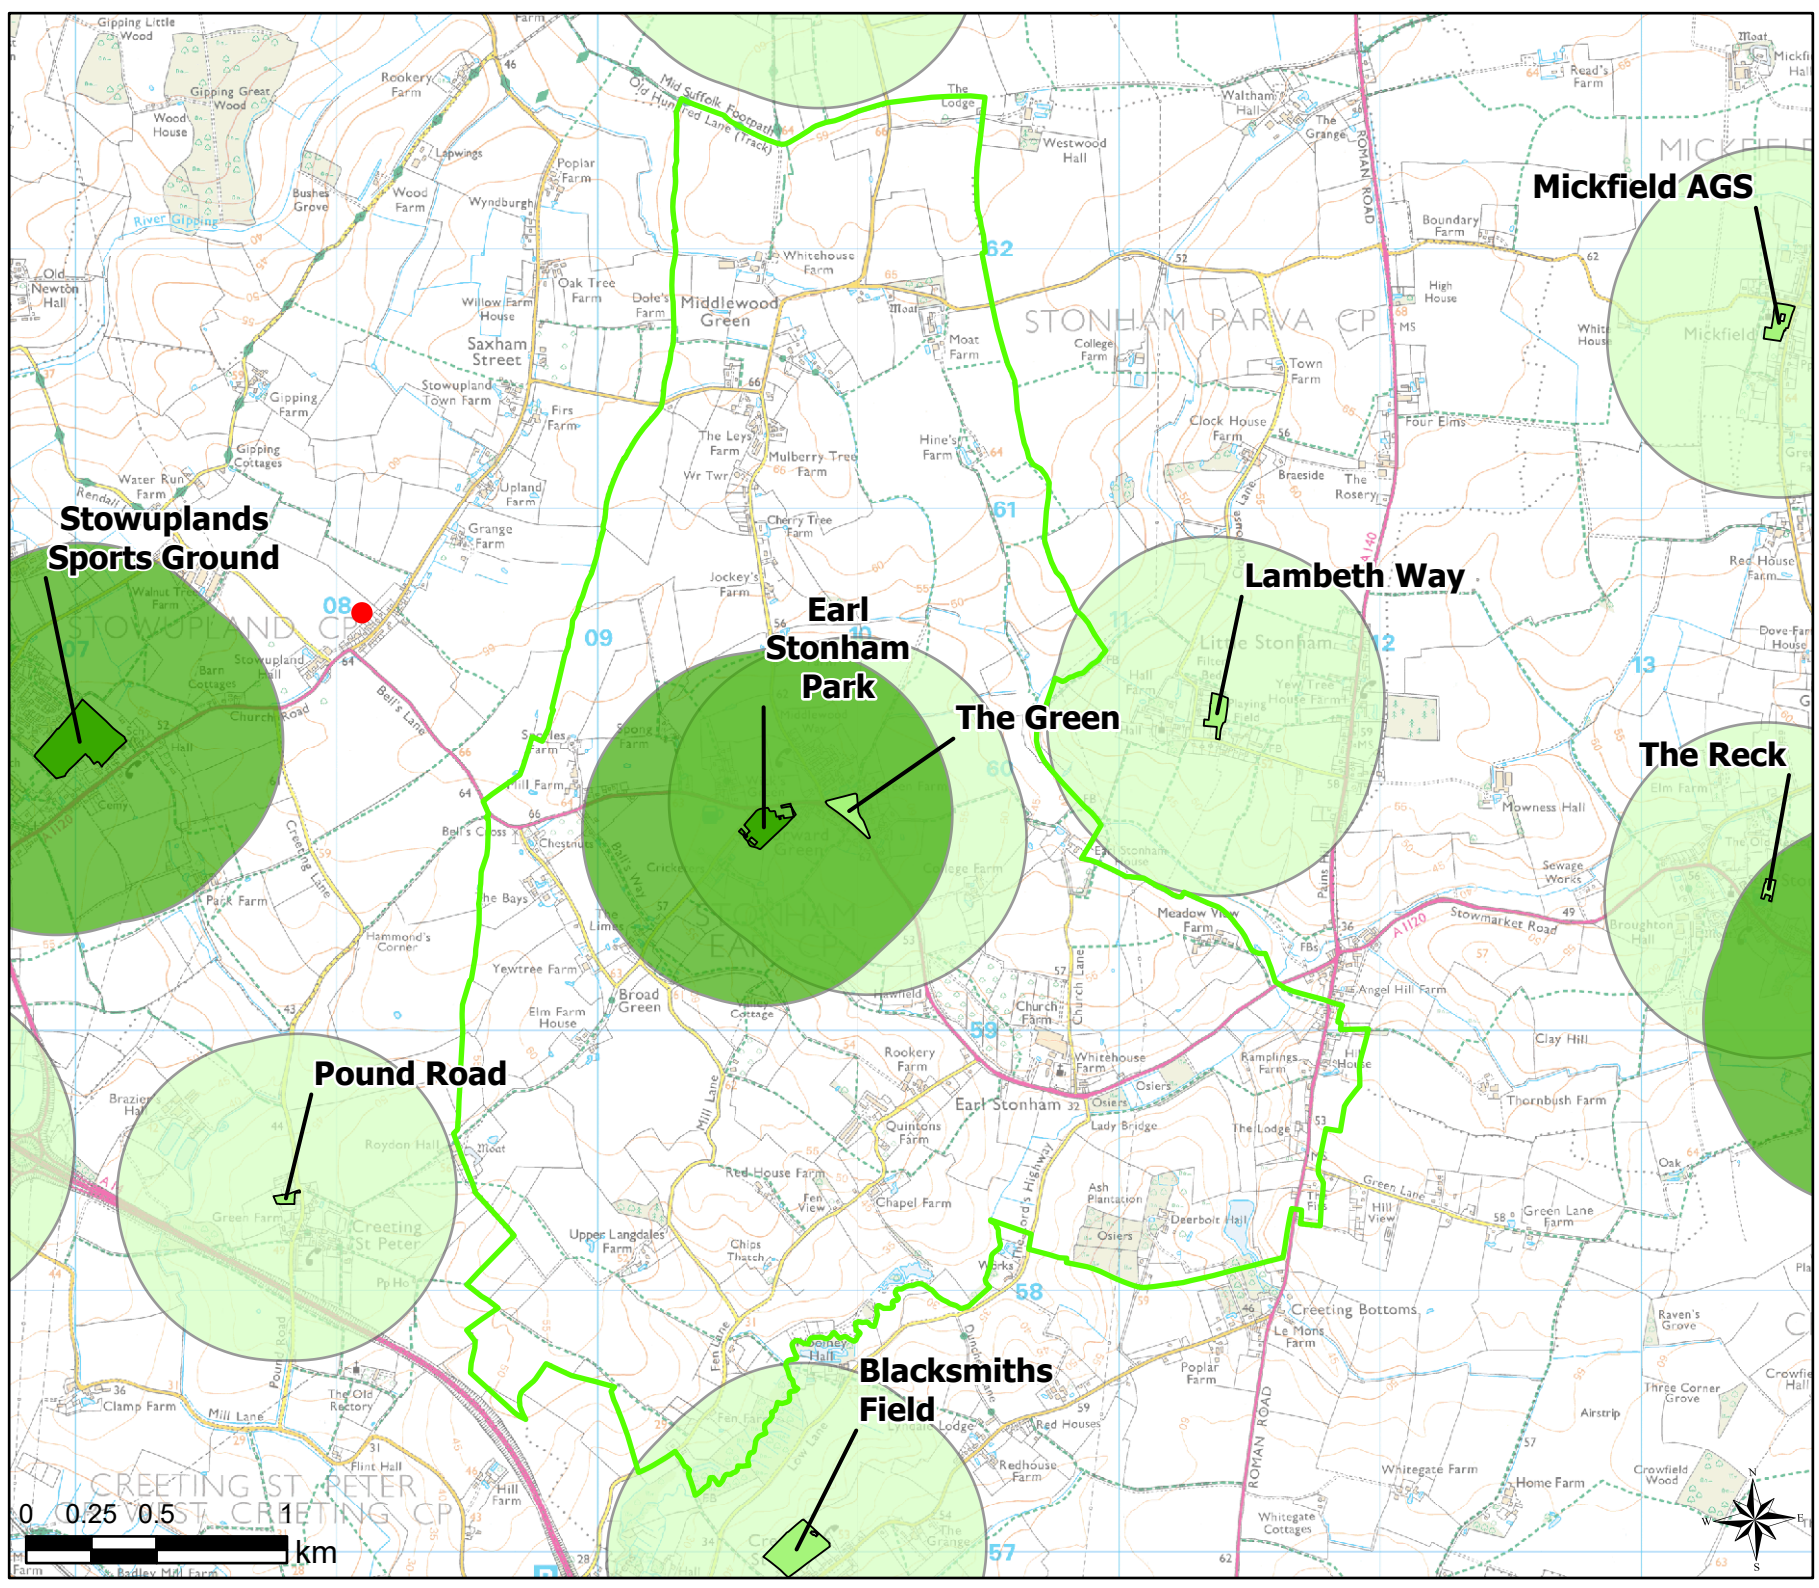

**Stonham Earl
Access to Parks, Recreation
Grounds and Amenity**

Legend

- 2011 OA Outside Buffer
- 600m Buffer: Parks and Recreation Grounds
- 600m Buffer: Amenity Greenspace

**OpenSpace
Typology**

- Amenity Greenspace
- Parks and Recreation Grounds

Parish Boundary

- Pass Standard

Open Space Study

Scale: 1:29,000

Map Produced on: 13/05/2019