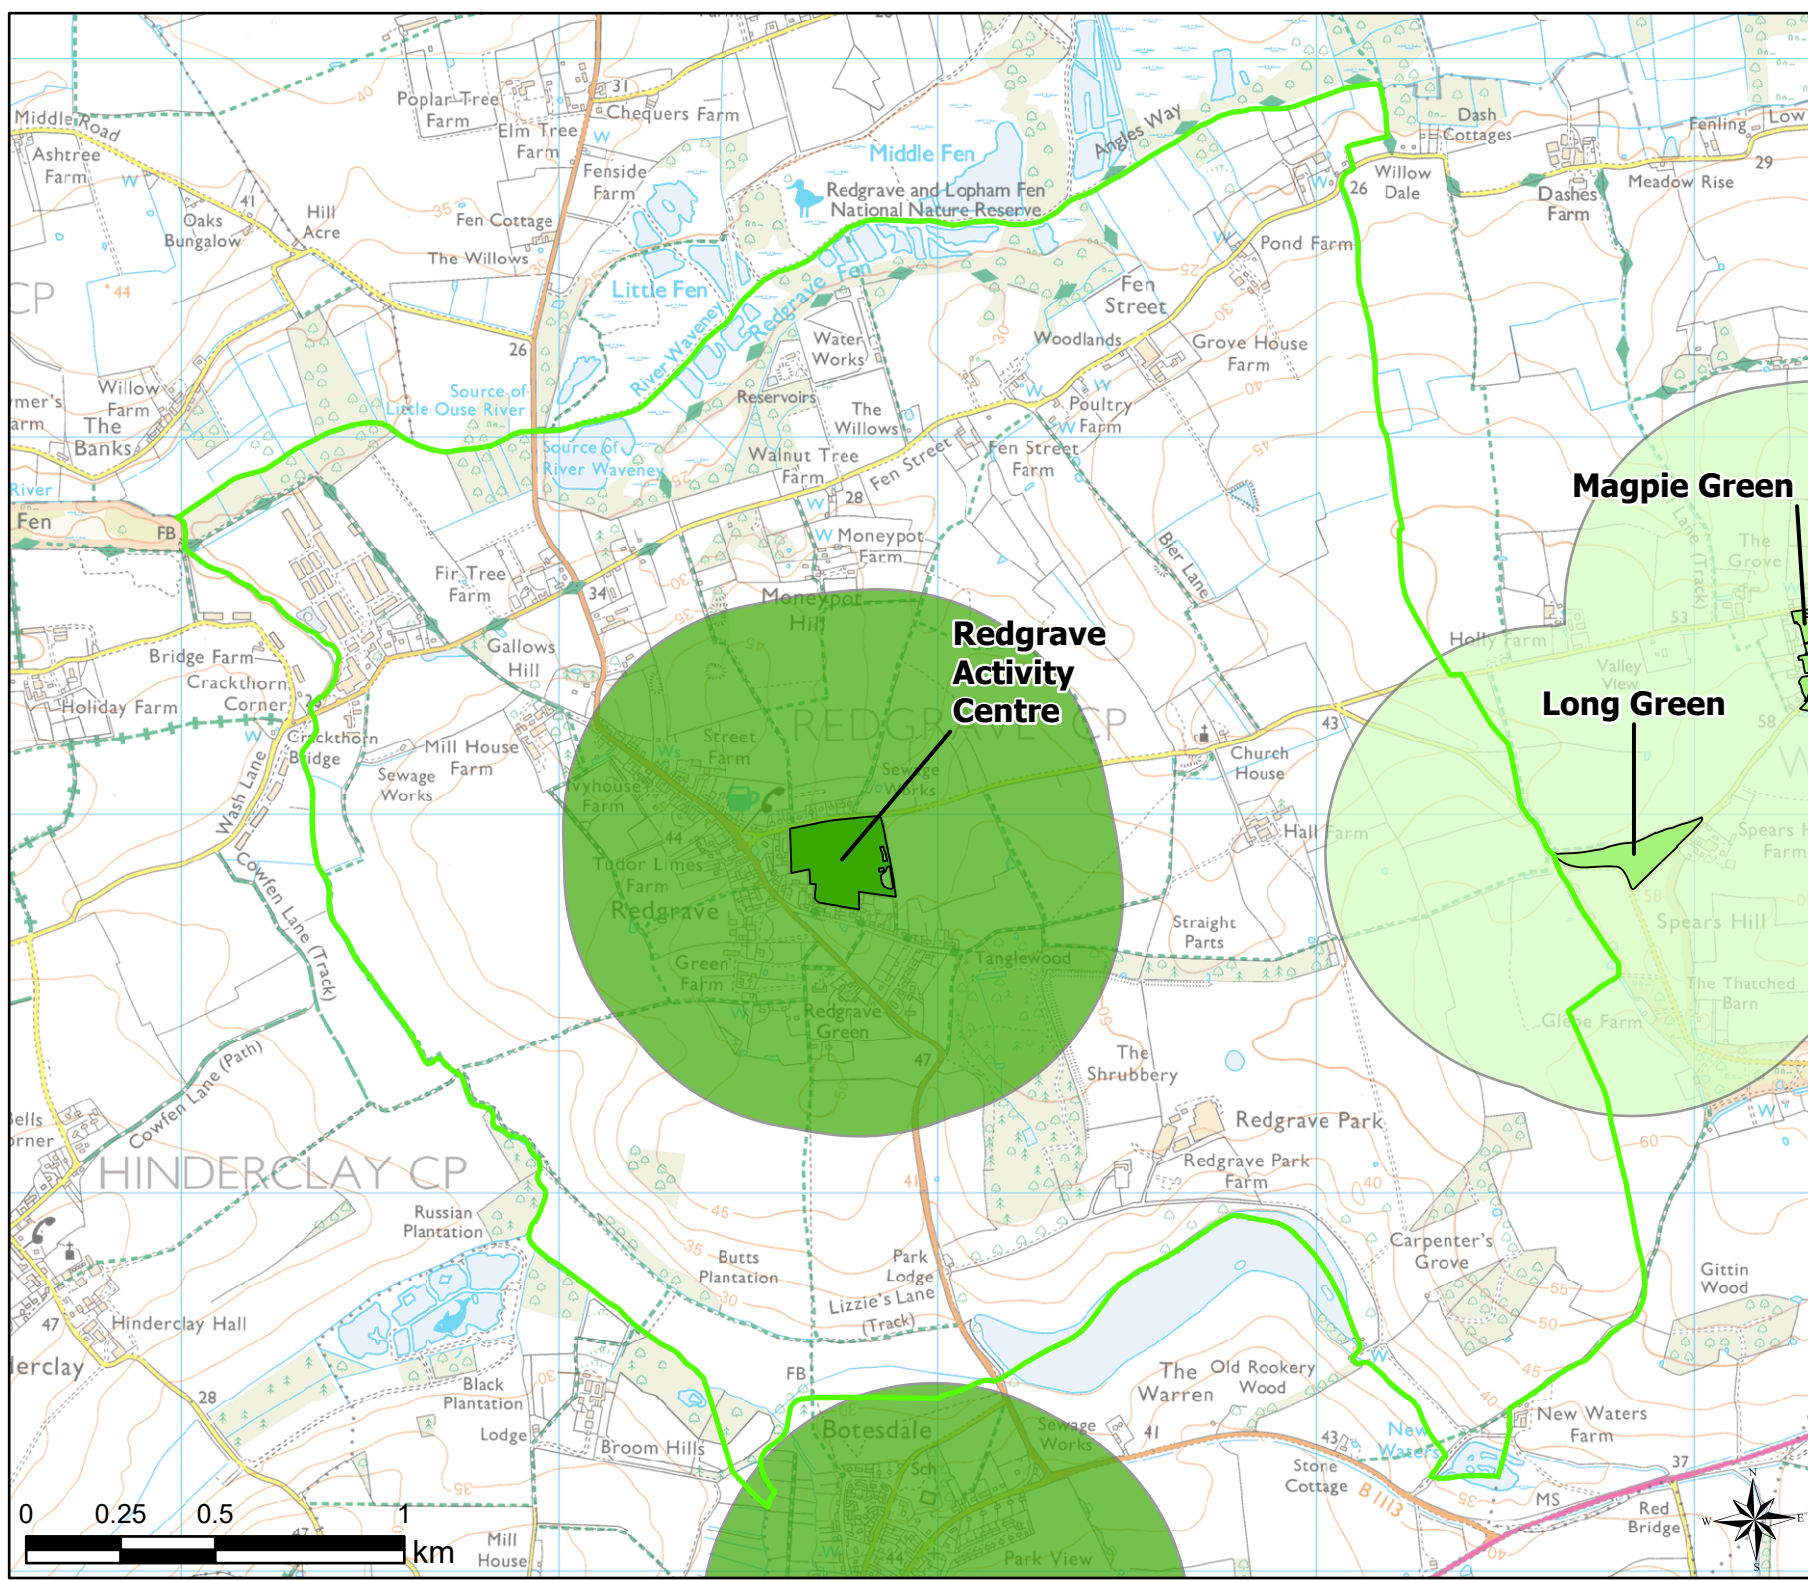

Redgrave
Access to Parks, Recreation
Grounds and Amenity

Legend

- 2011 OA Outside Buffer
- 600m Buffer: Parks and Recreation Grounds
- 600m Buffer: Amenity Greenspace

OpenSpace

Typology

- Amenity Greenspace
- Parks and Recreation Grounds

Parish Boundary

- Pass Standard

Open Space Study

Scale: 1:20,000

Map Produced on: 13/05/2019