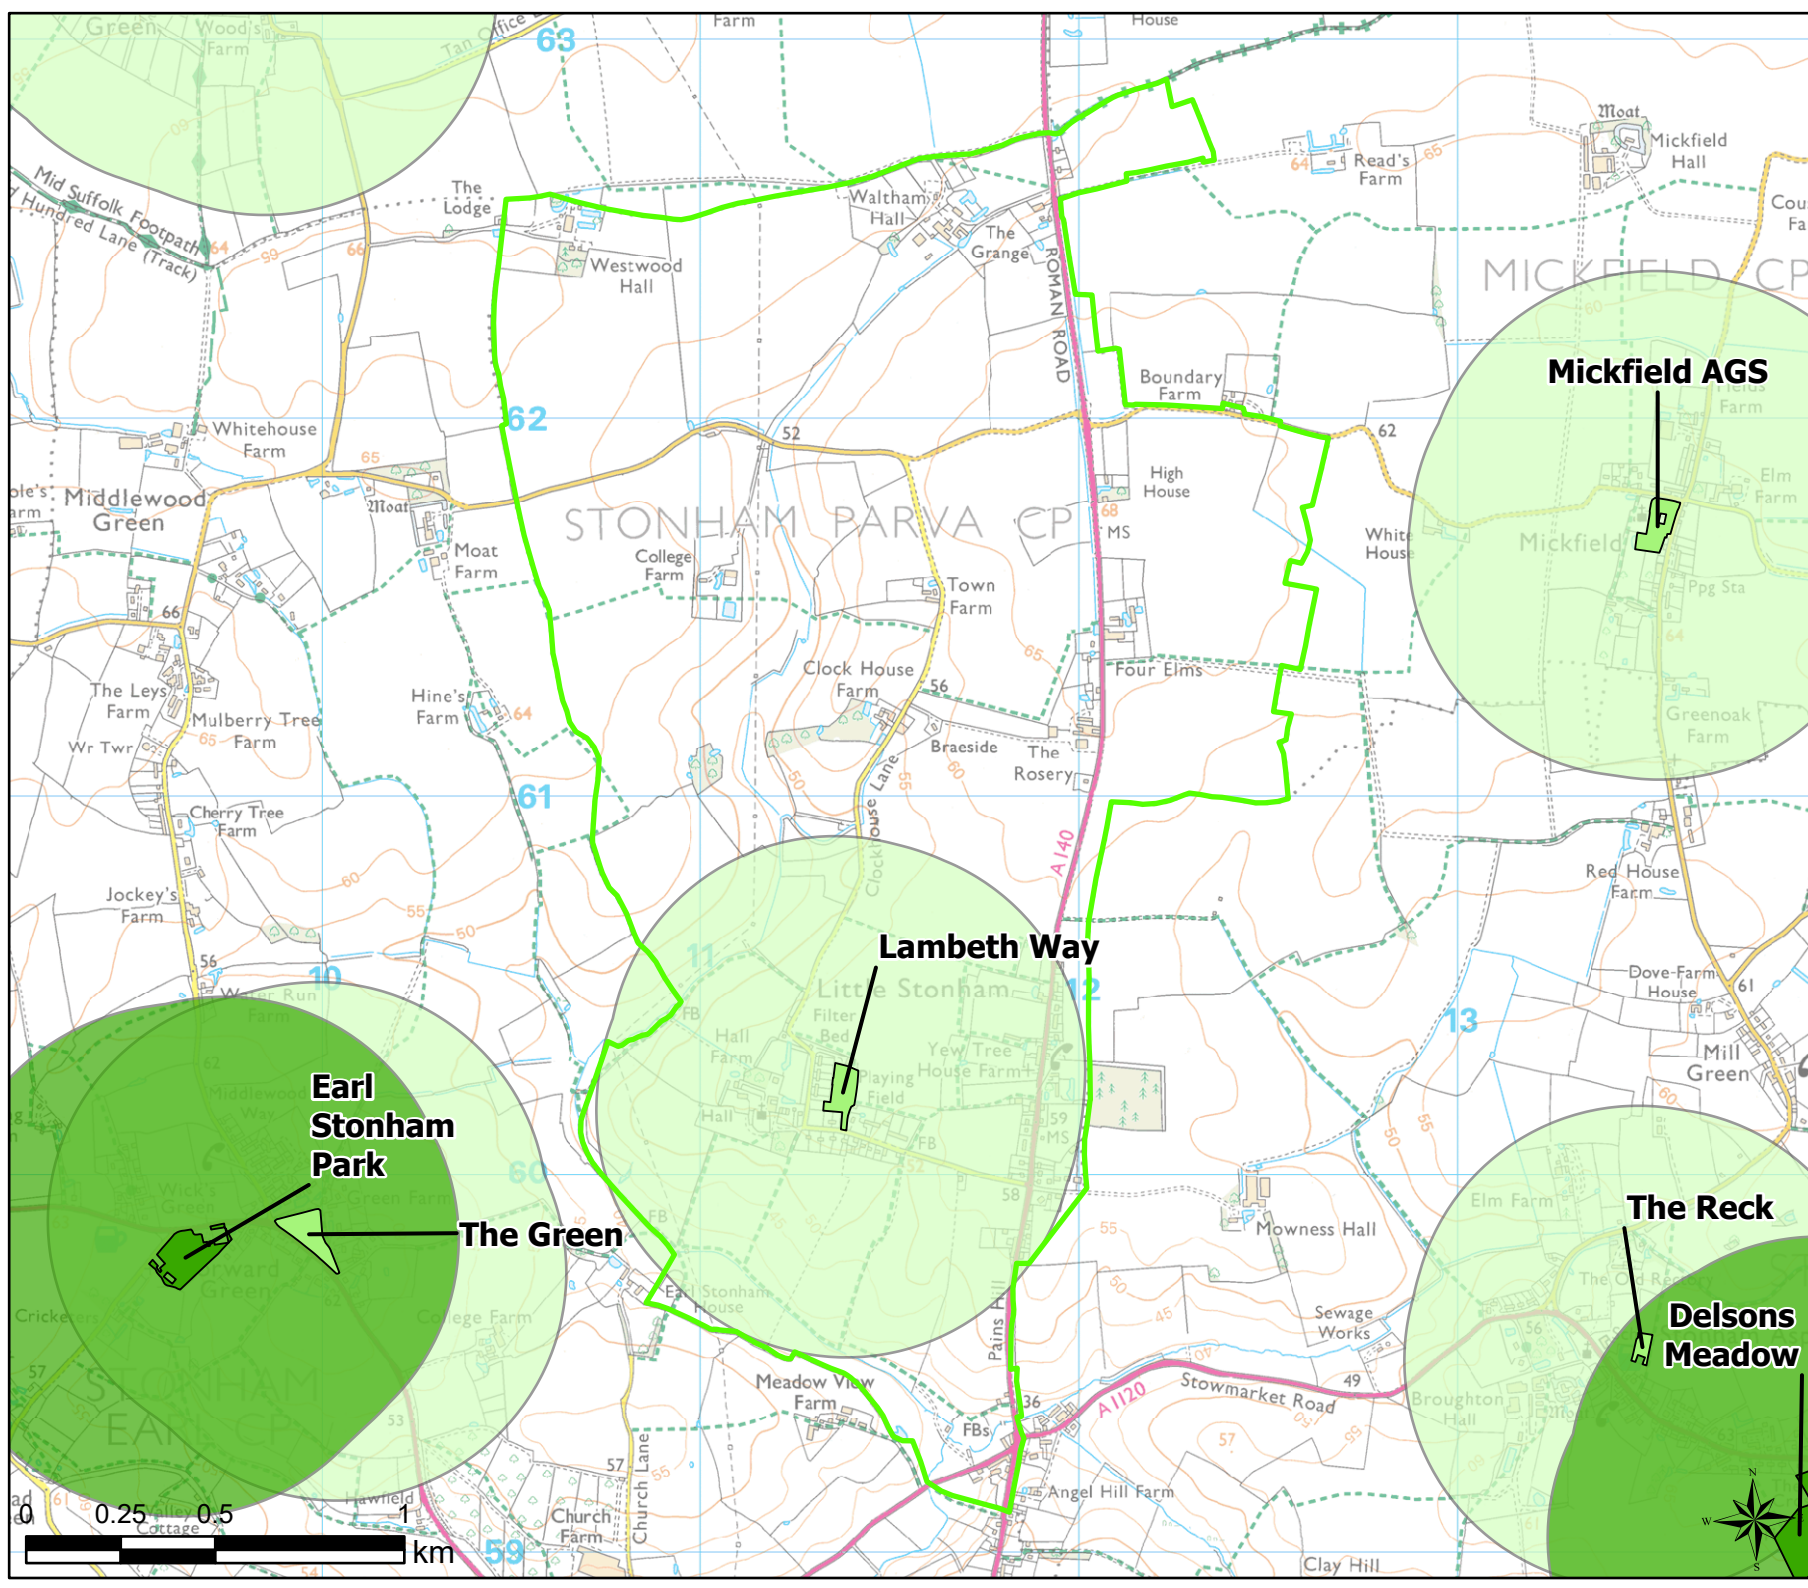

**Stonham Parva
Access to Parks, Recreation
Grounds and Amenity**

Legend

- 2011 OA Outside Buffer
- 600m Buffer: Parks and Recreation Grounds
- 600m Buffer: Amenity Greenspace
- OpenSpace
- Typology
- Amenity Greenspace
- Parks and Recreation Grounds
- Parish Boundary
- Pass Standard

Open Space Study

Scale: 1:20,000

Map Produced on: 13/05/2019