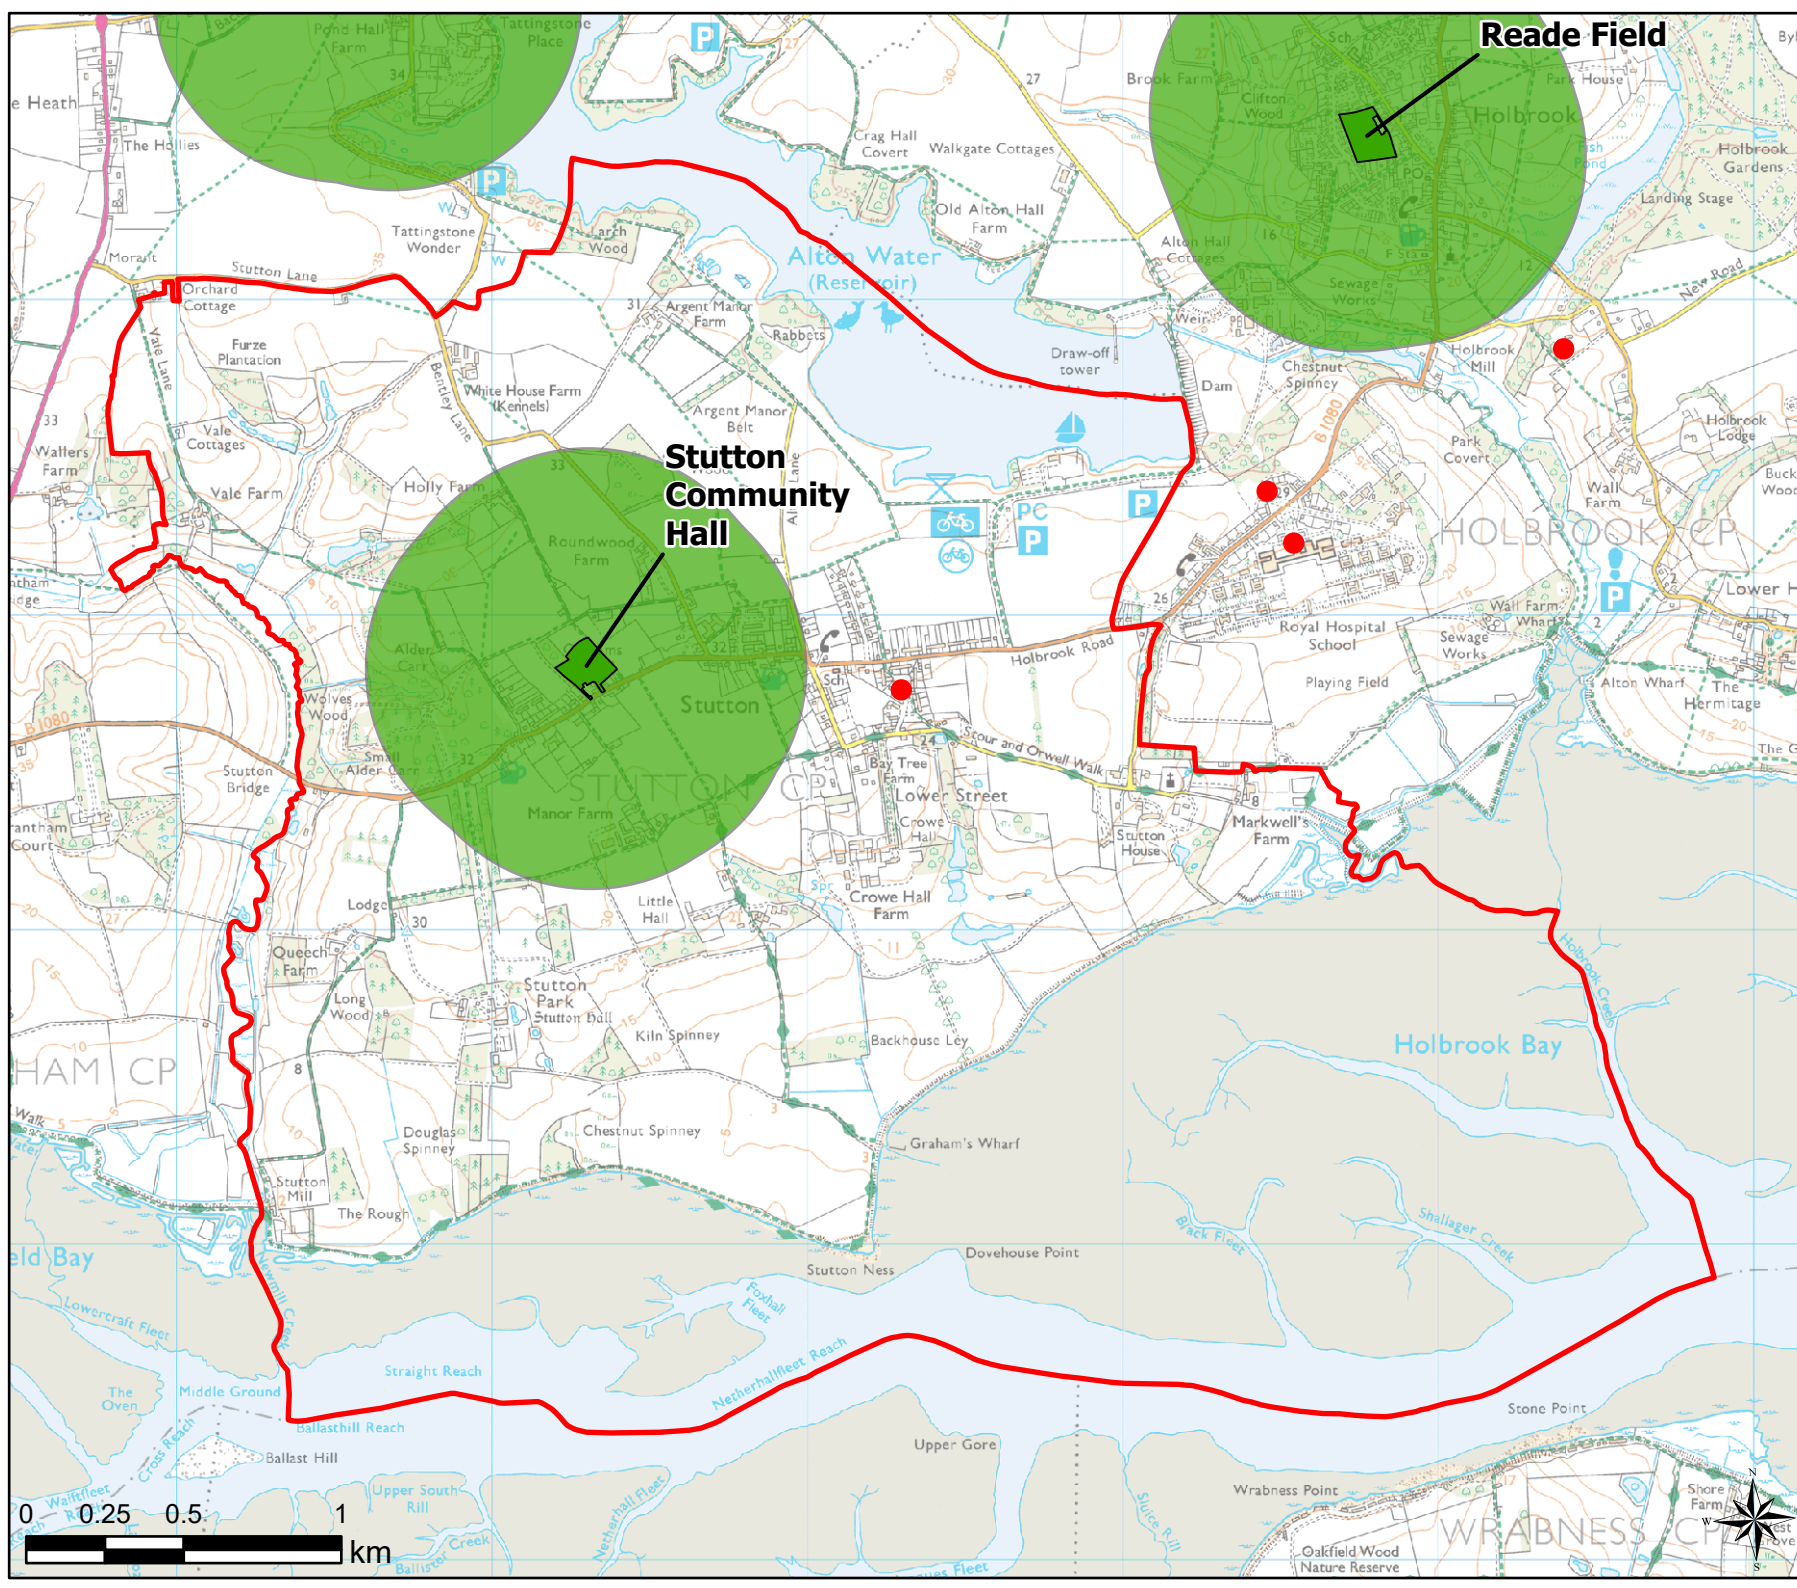

Stutton
Access to Parks, Recreation Grounds and Amenity

Legend

- 2011 OA Outside Buffer
- 600m Buffer: Parks and Recreation Grounds

OpenSpace Typology

- Parks and Recreation Grounds

Parish Boundary

- Shortfall

Open Space Study

Scale: 1:24,000

Map Produced on: 13/05/2019