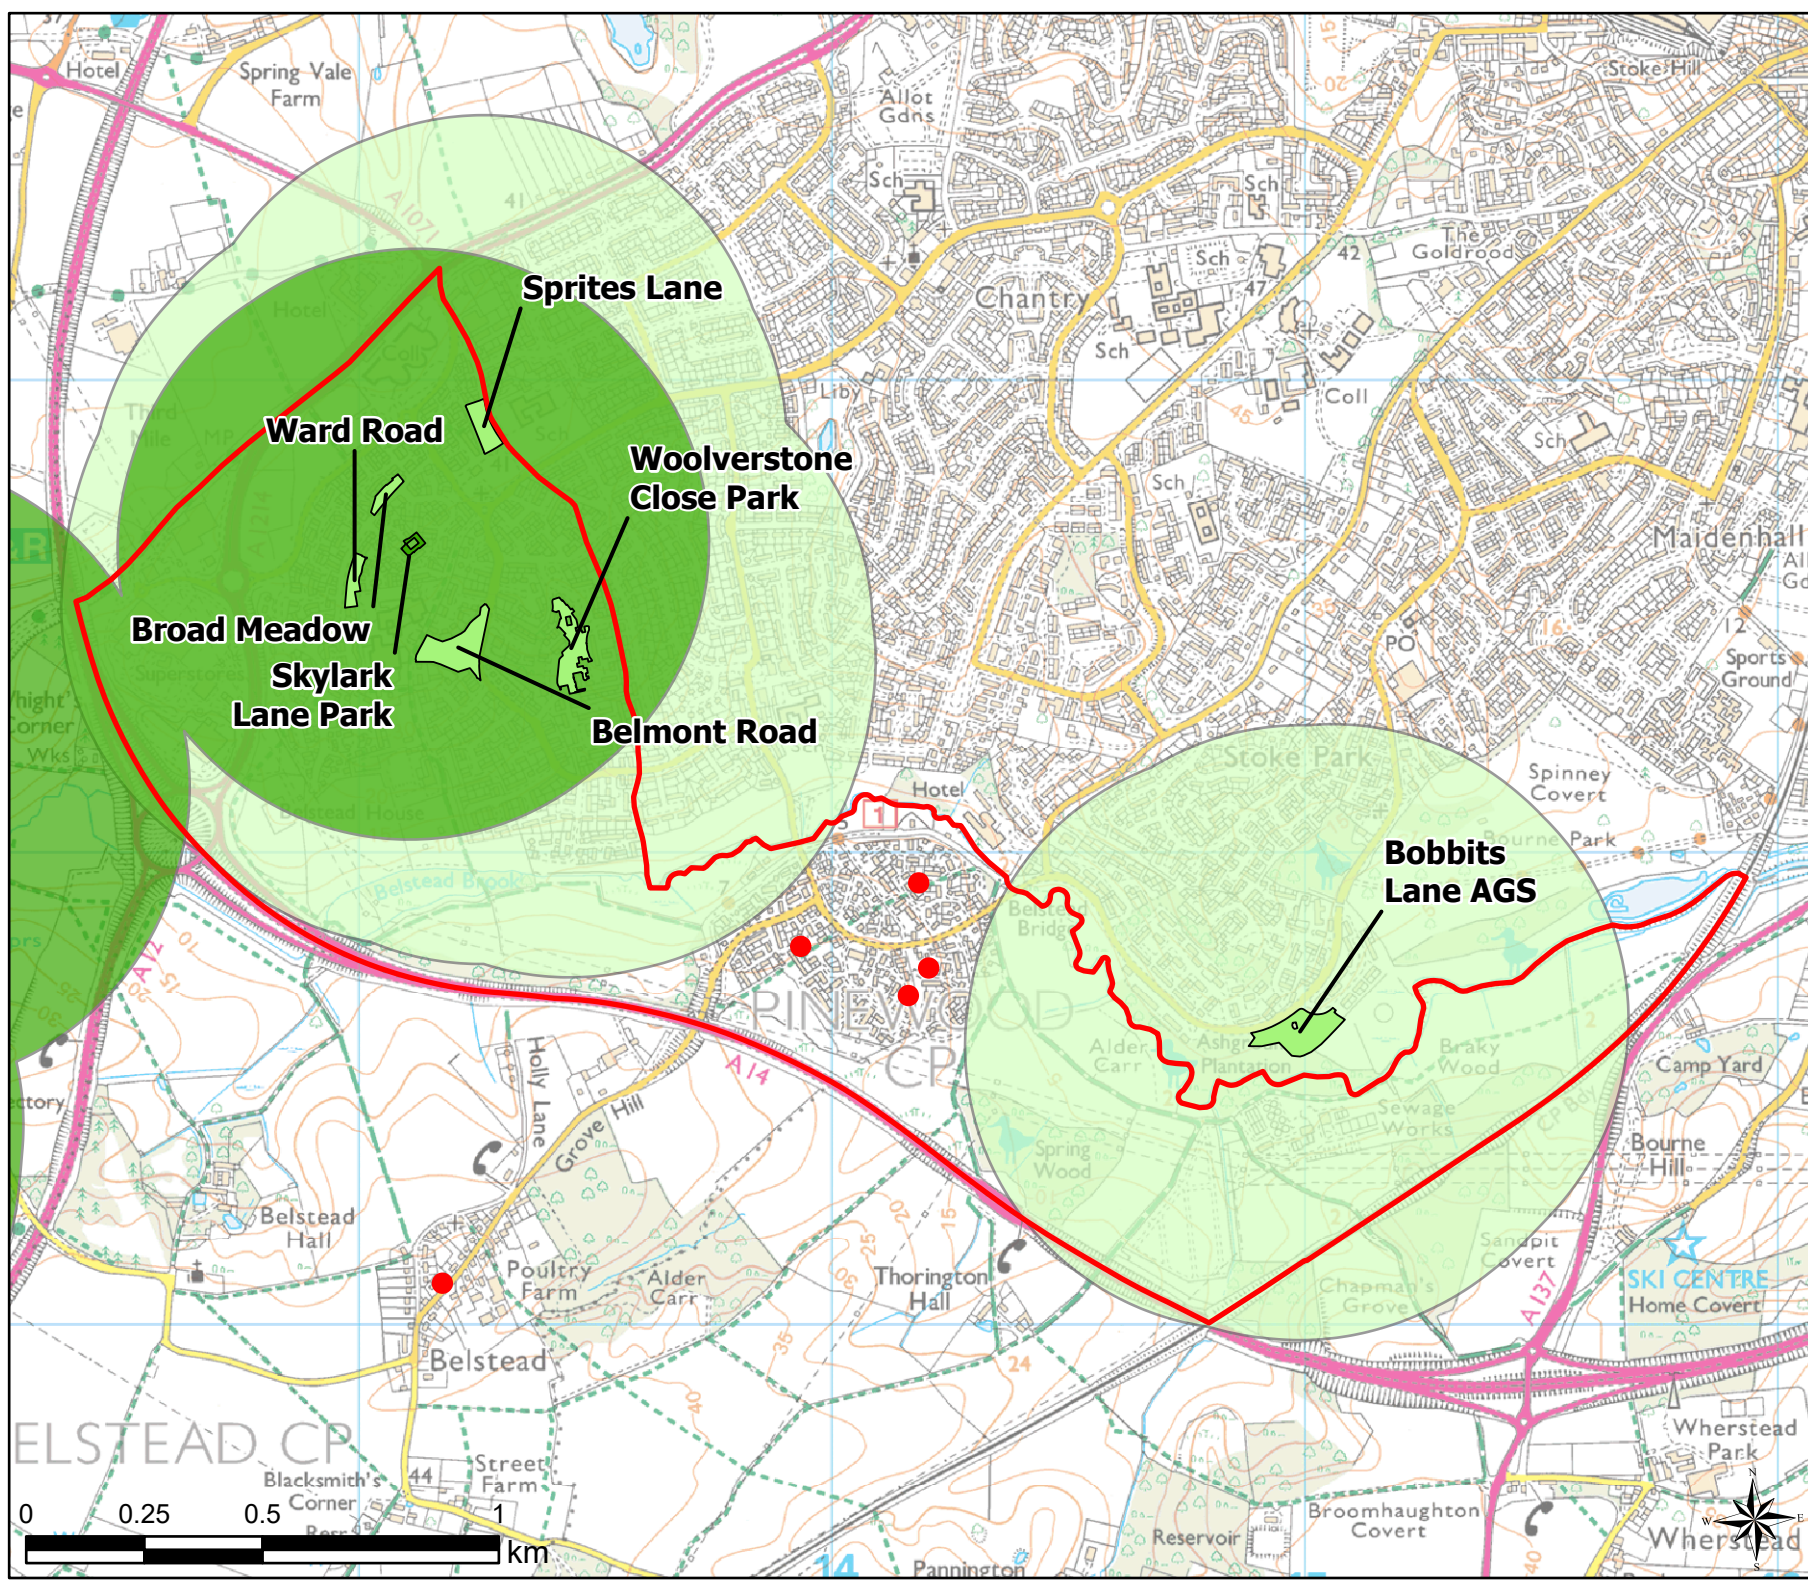

Pinewood
Access to Parks, Recreation Grounds and Amenity

Legend

- 2011 OA Outside Buffer
- 600m Buffer: Parks and Recreation Grounds
- 600m Buffer: Amenity Greenspace

OpenSpace Typology

- Amenity Greenspace
- Parks and Recreation Grounds

Parish Boundary

- Shortfall

Open Space Study

Scale: 1:16,000

Map Produced on: 13/05/2019