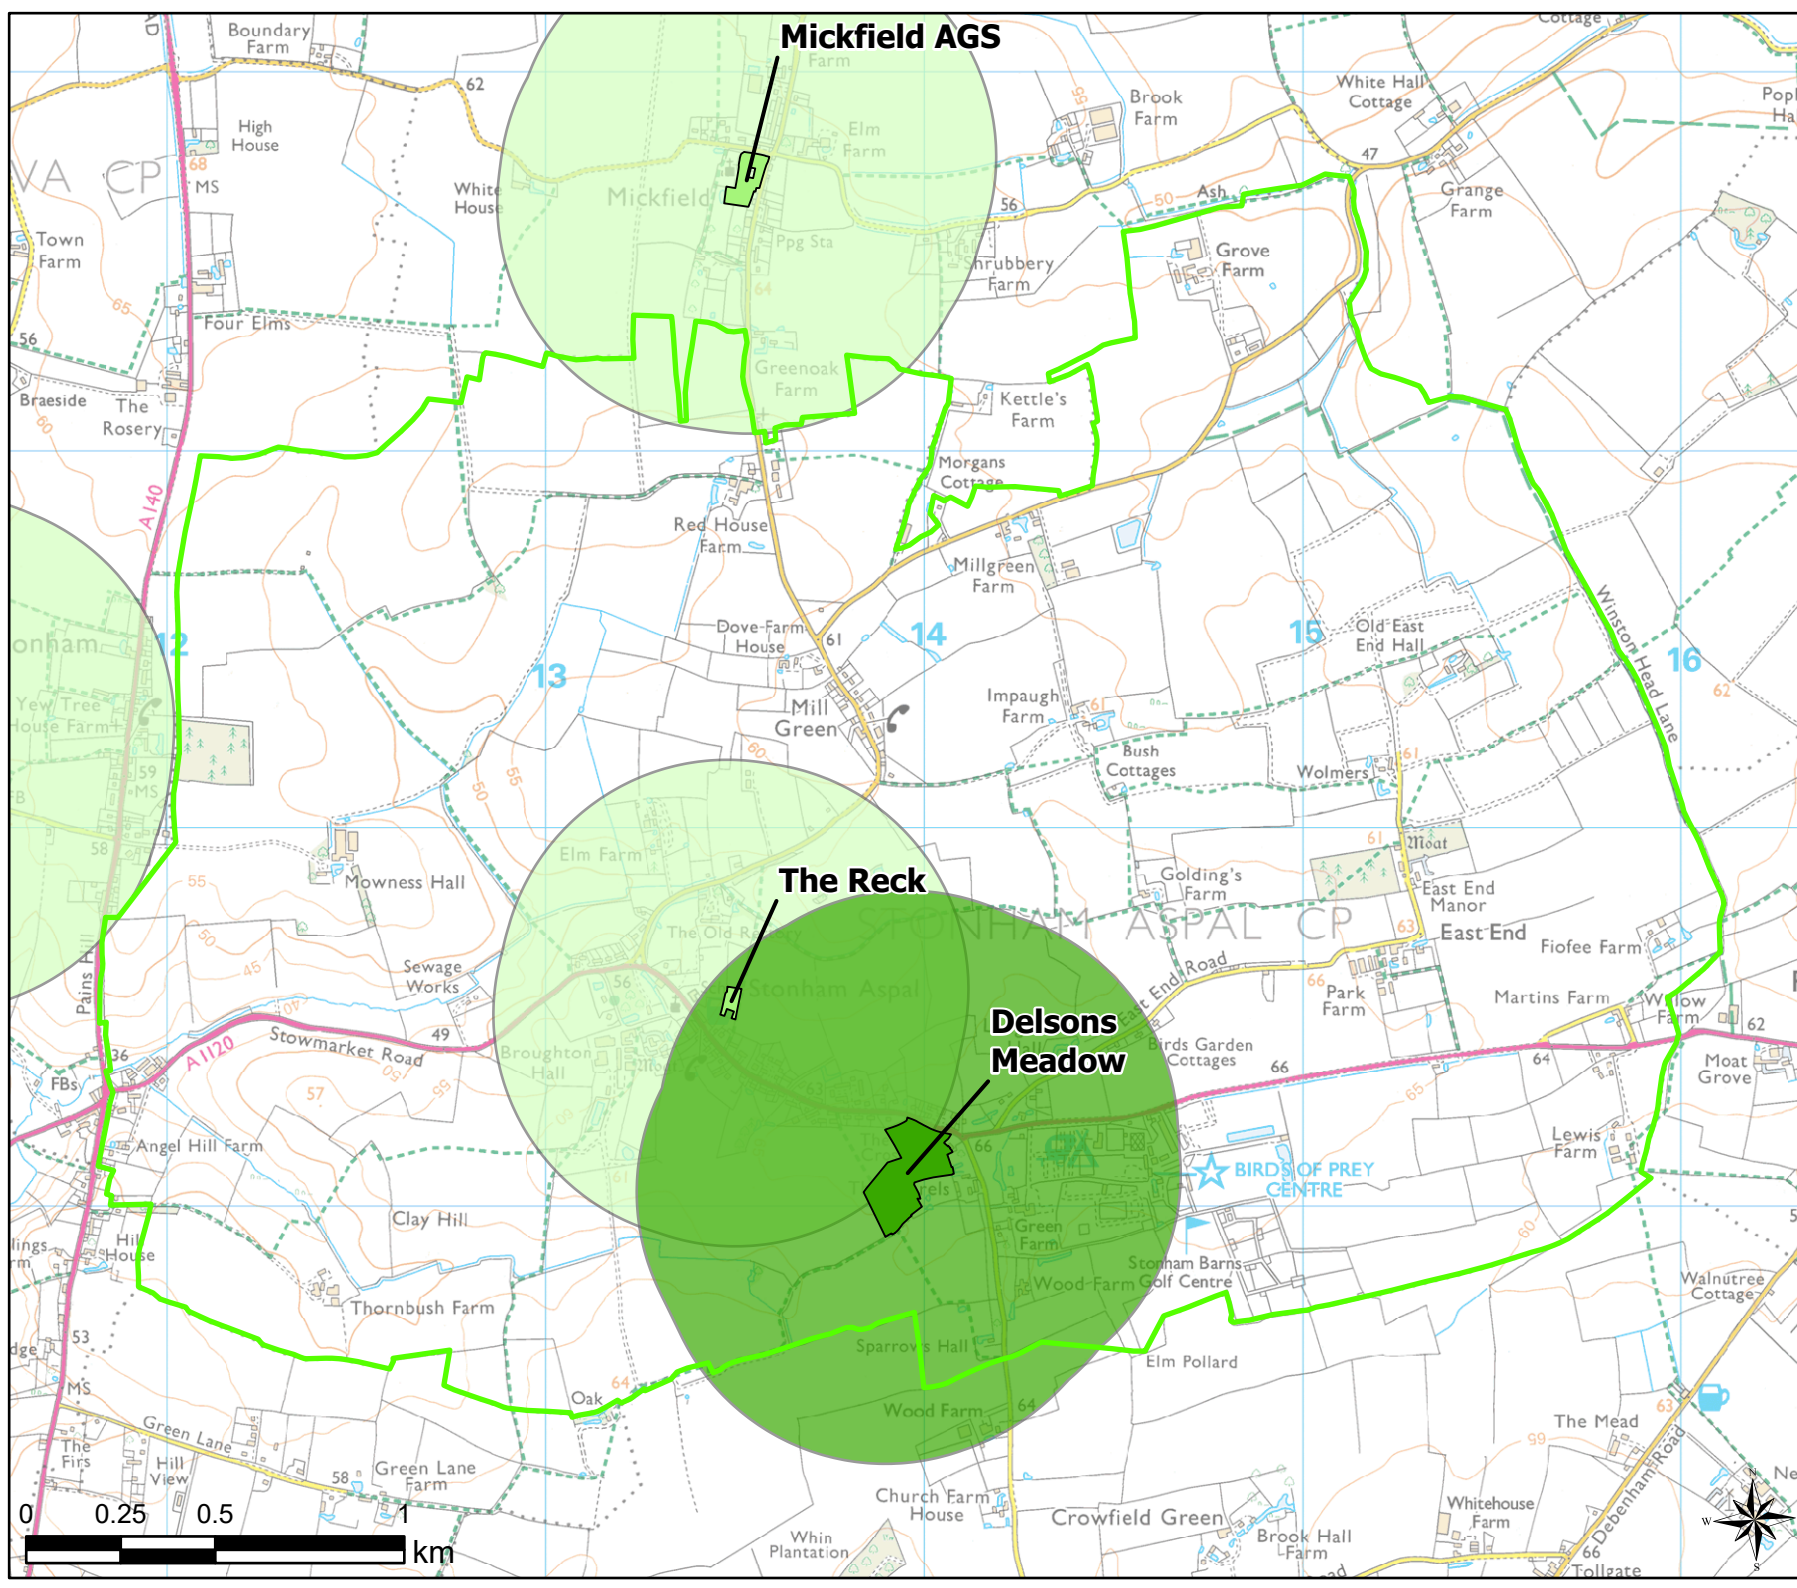

- Amenity Greenspace
- Parks and Recreation Grounds

**Parish Boundary**

- Shortfall

Open Space Study

Scale: 1:33,000

Map Produced on: 13/05/2019

**Stonham Aspal**  
**Access to Parks, Recreation**  
**Grounds and Amenity**