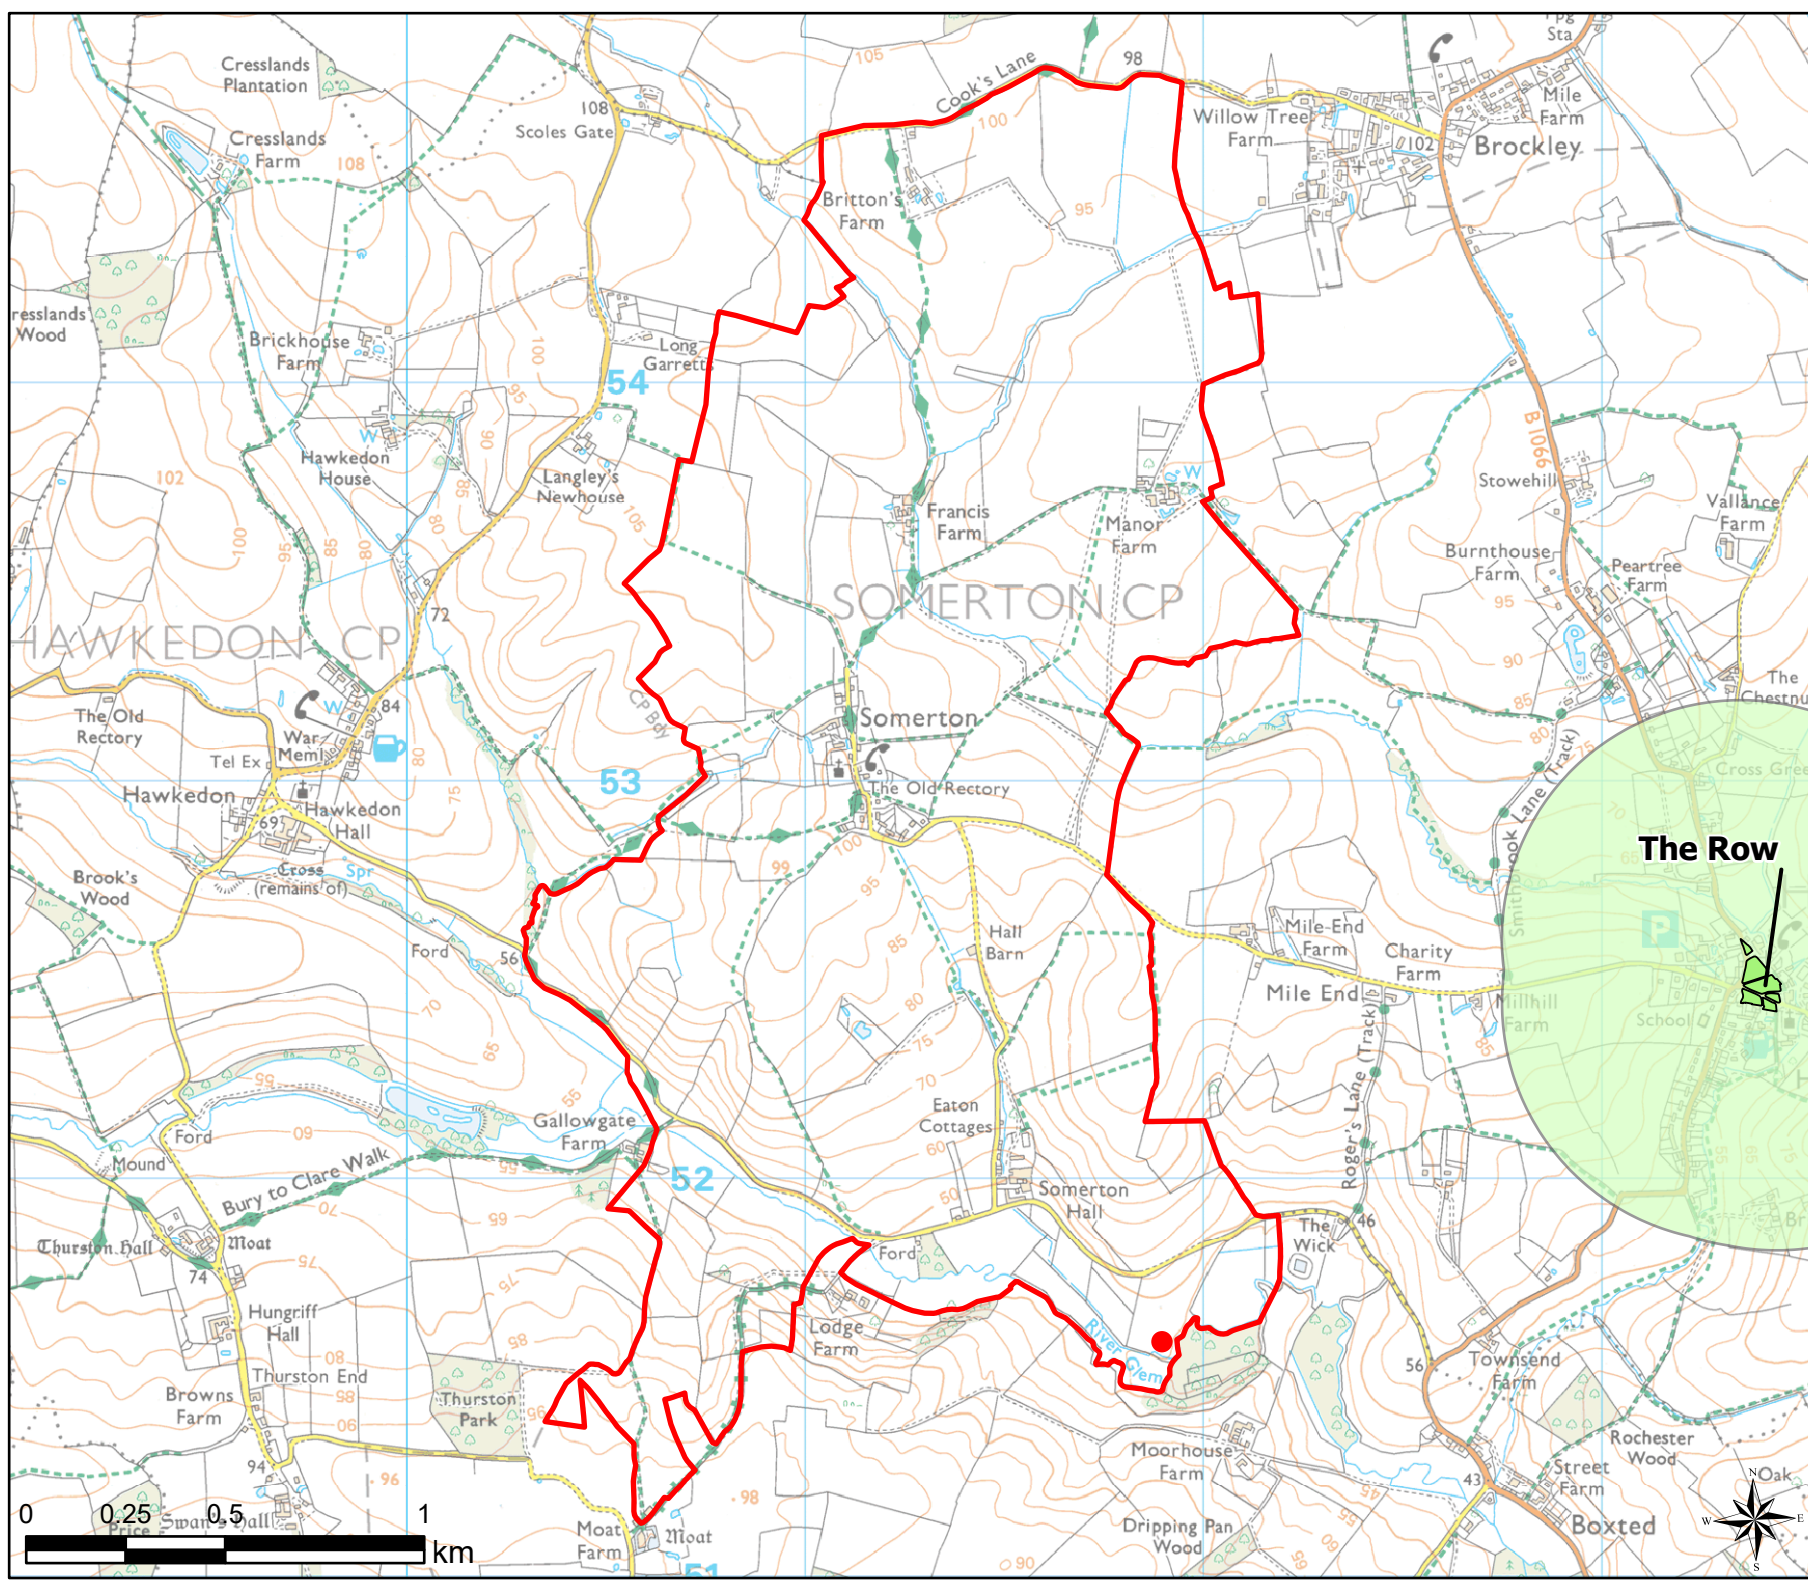

Somerton
Access to Parks, Recreation
Grounds and Amenity

Legend

- 2011 OA Outside Buffer
- 600m Buffer: Amenity Greenspace
- OpenSpace
- Typology
- Amenity Greenspace
- Parish Boundary
- Shortfall

Open Space Study

Scale: 1:19,000

Map Produced on: 13/05/2019