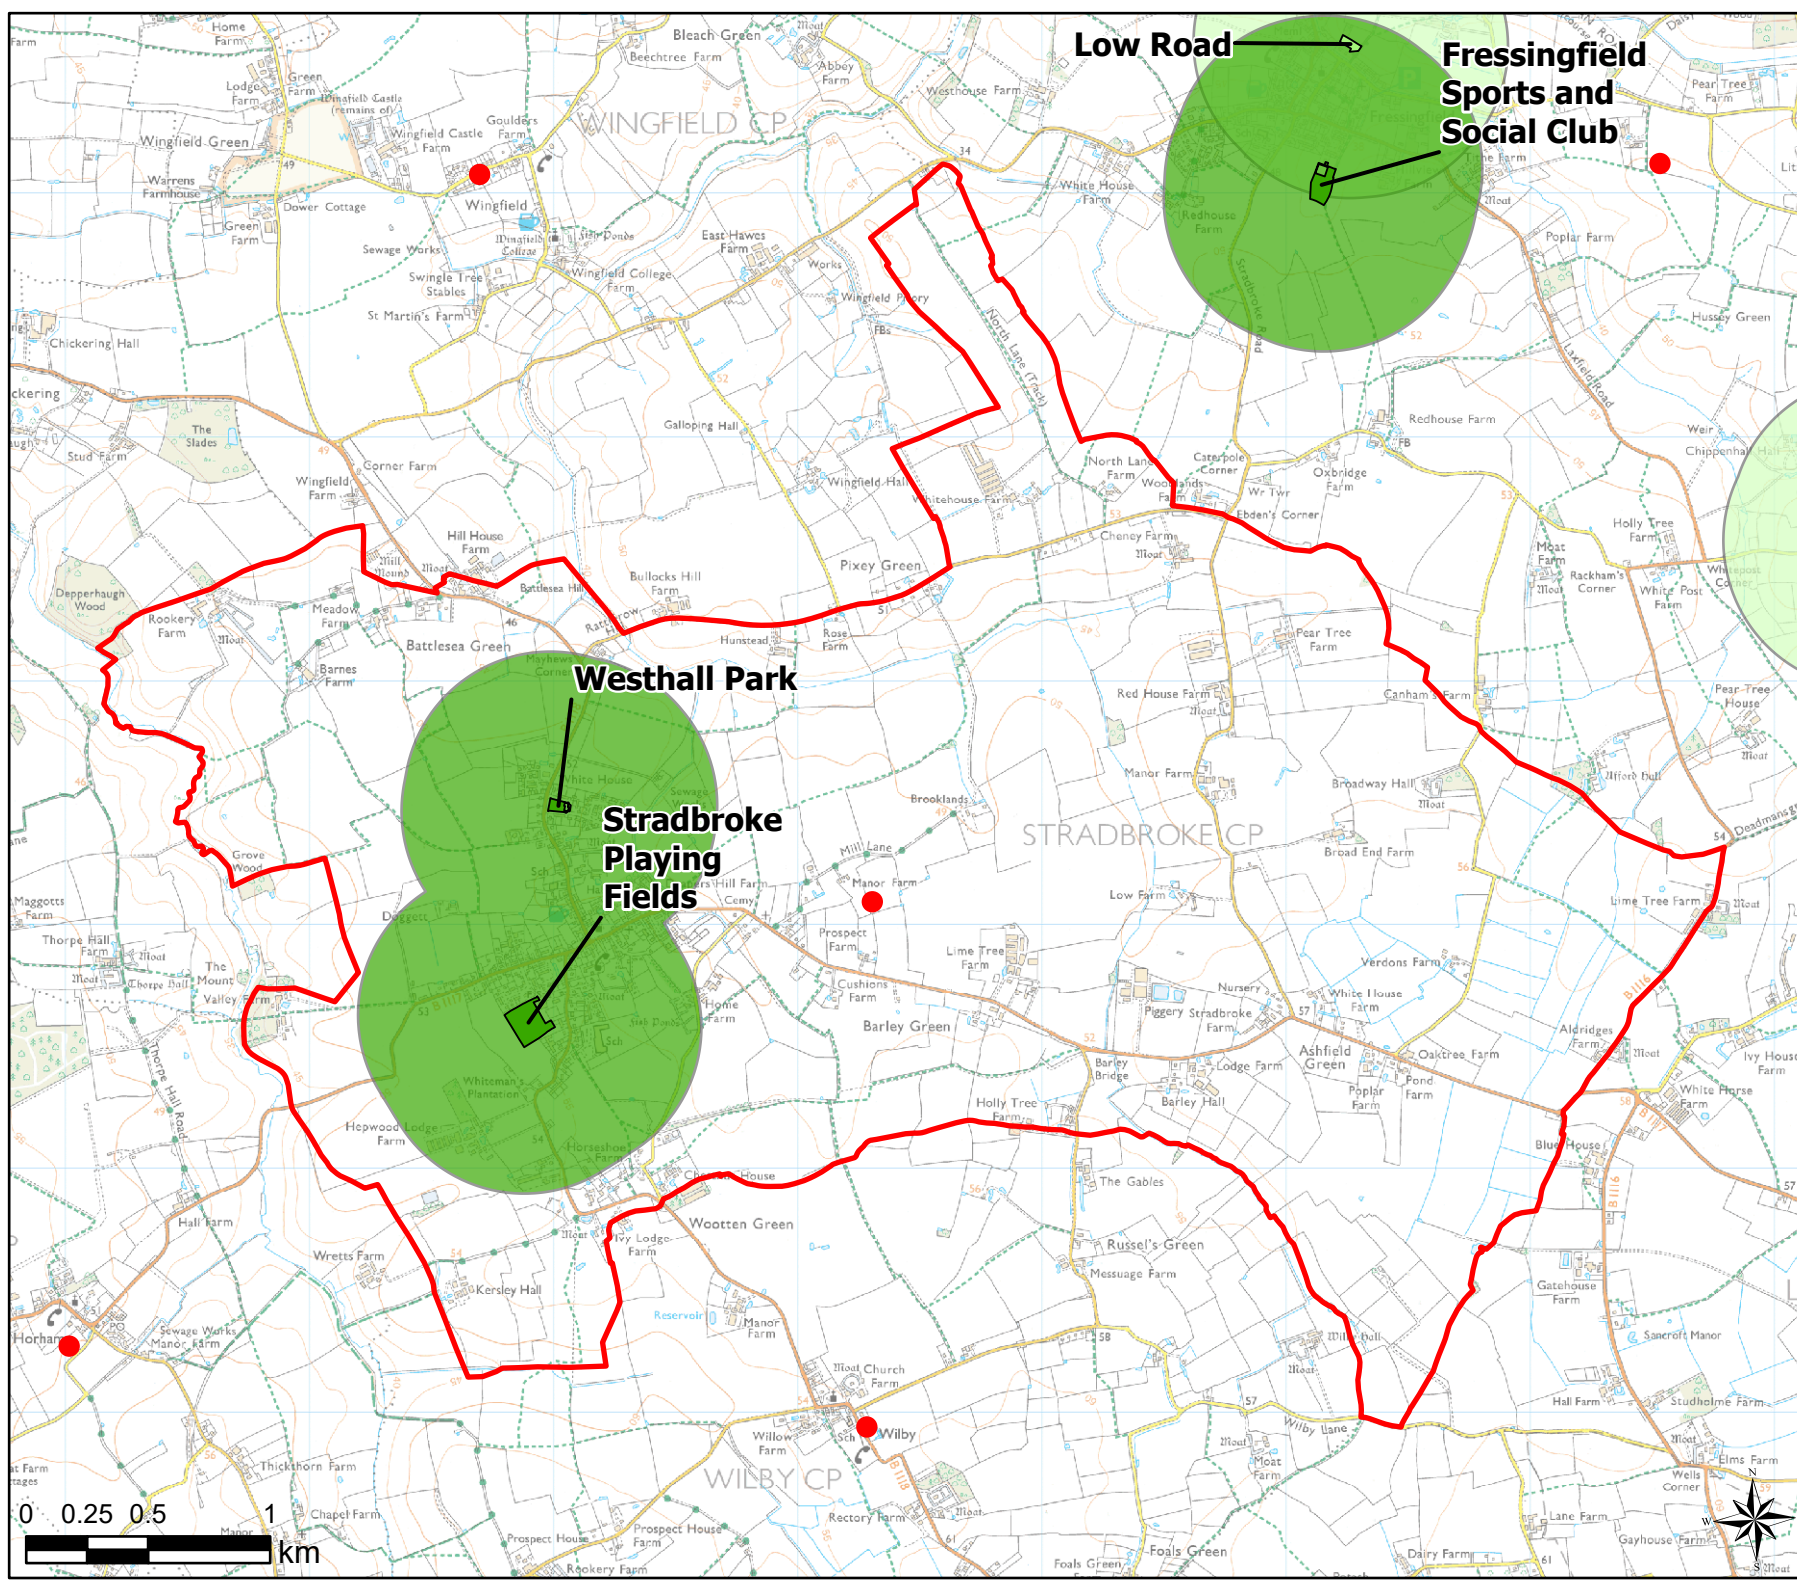

**OpenSpace  
Typology**

- Amenity Greenspace
- Parks and Recreation Grounds

**Parish Boundary**

- Shortfall

Open Space Study

Scale: 1:24,000

Map Produced on: 13/05/2019

Stradbroke  
Access to Parks, Recreation  
Grounds and Amenity