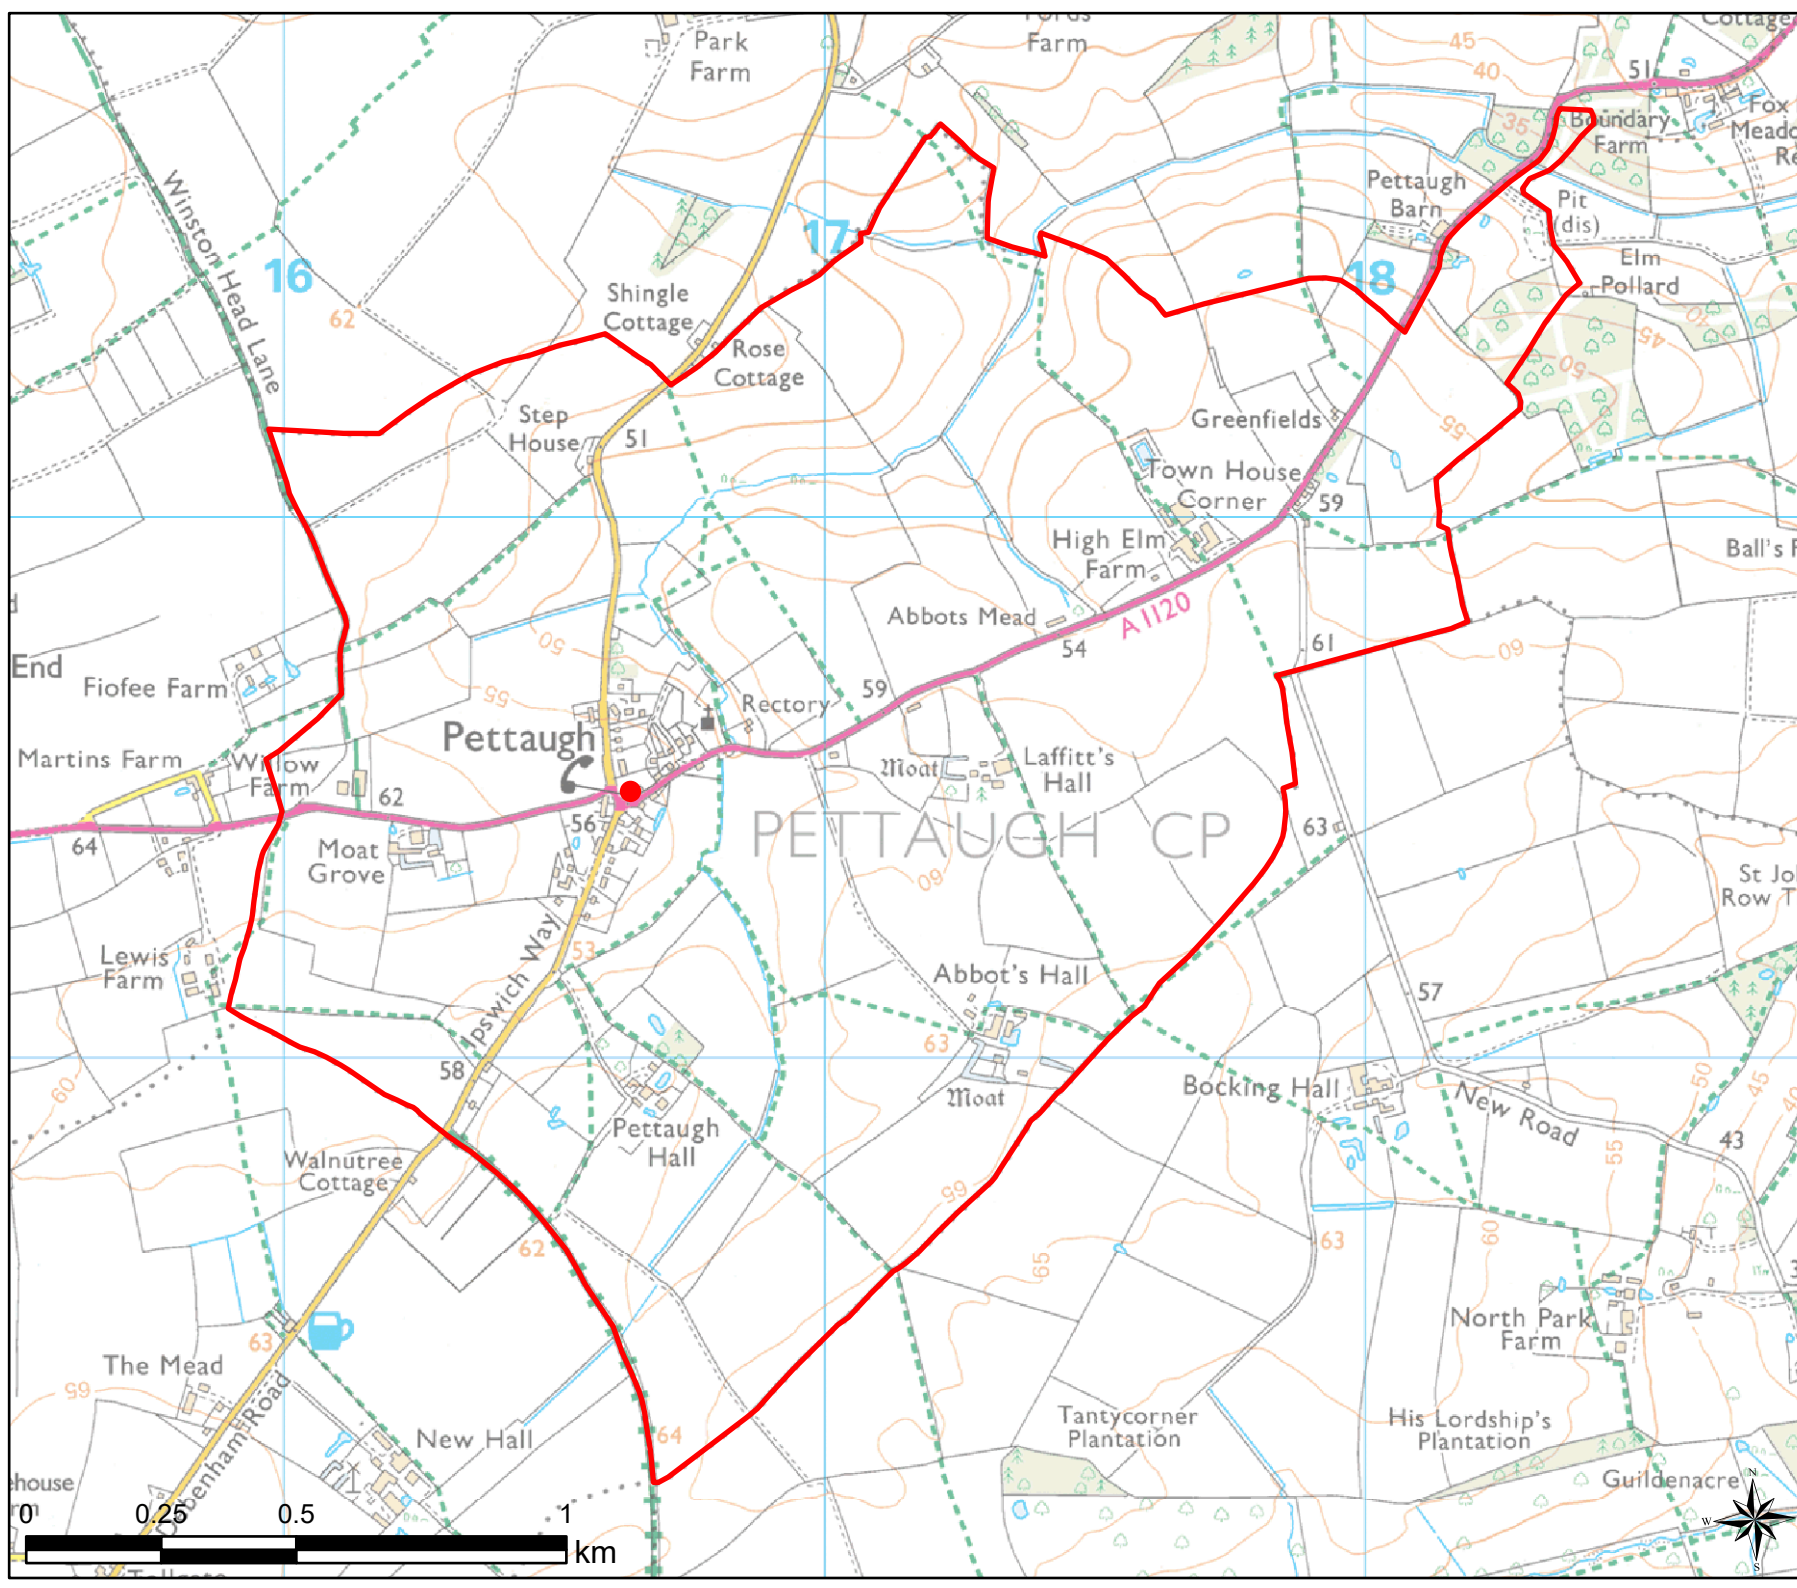

Open Space Study

Scale: 1:16,000

Map Produced on: 13/05/2019

**Pettaugh**  
 Access to Parks, Recreation  
 Grounds and Amenity

**Legend**

- 2011 OA Outside Buffer
- Parish Boundary
- Shortfall

Open Space Study