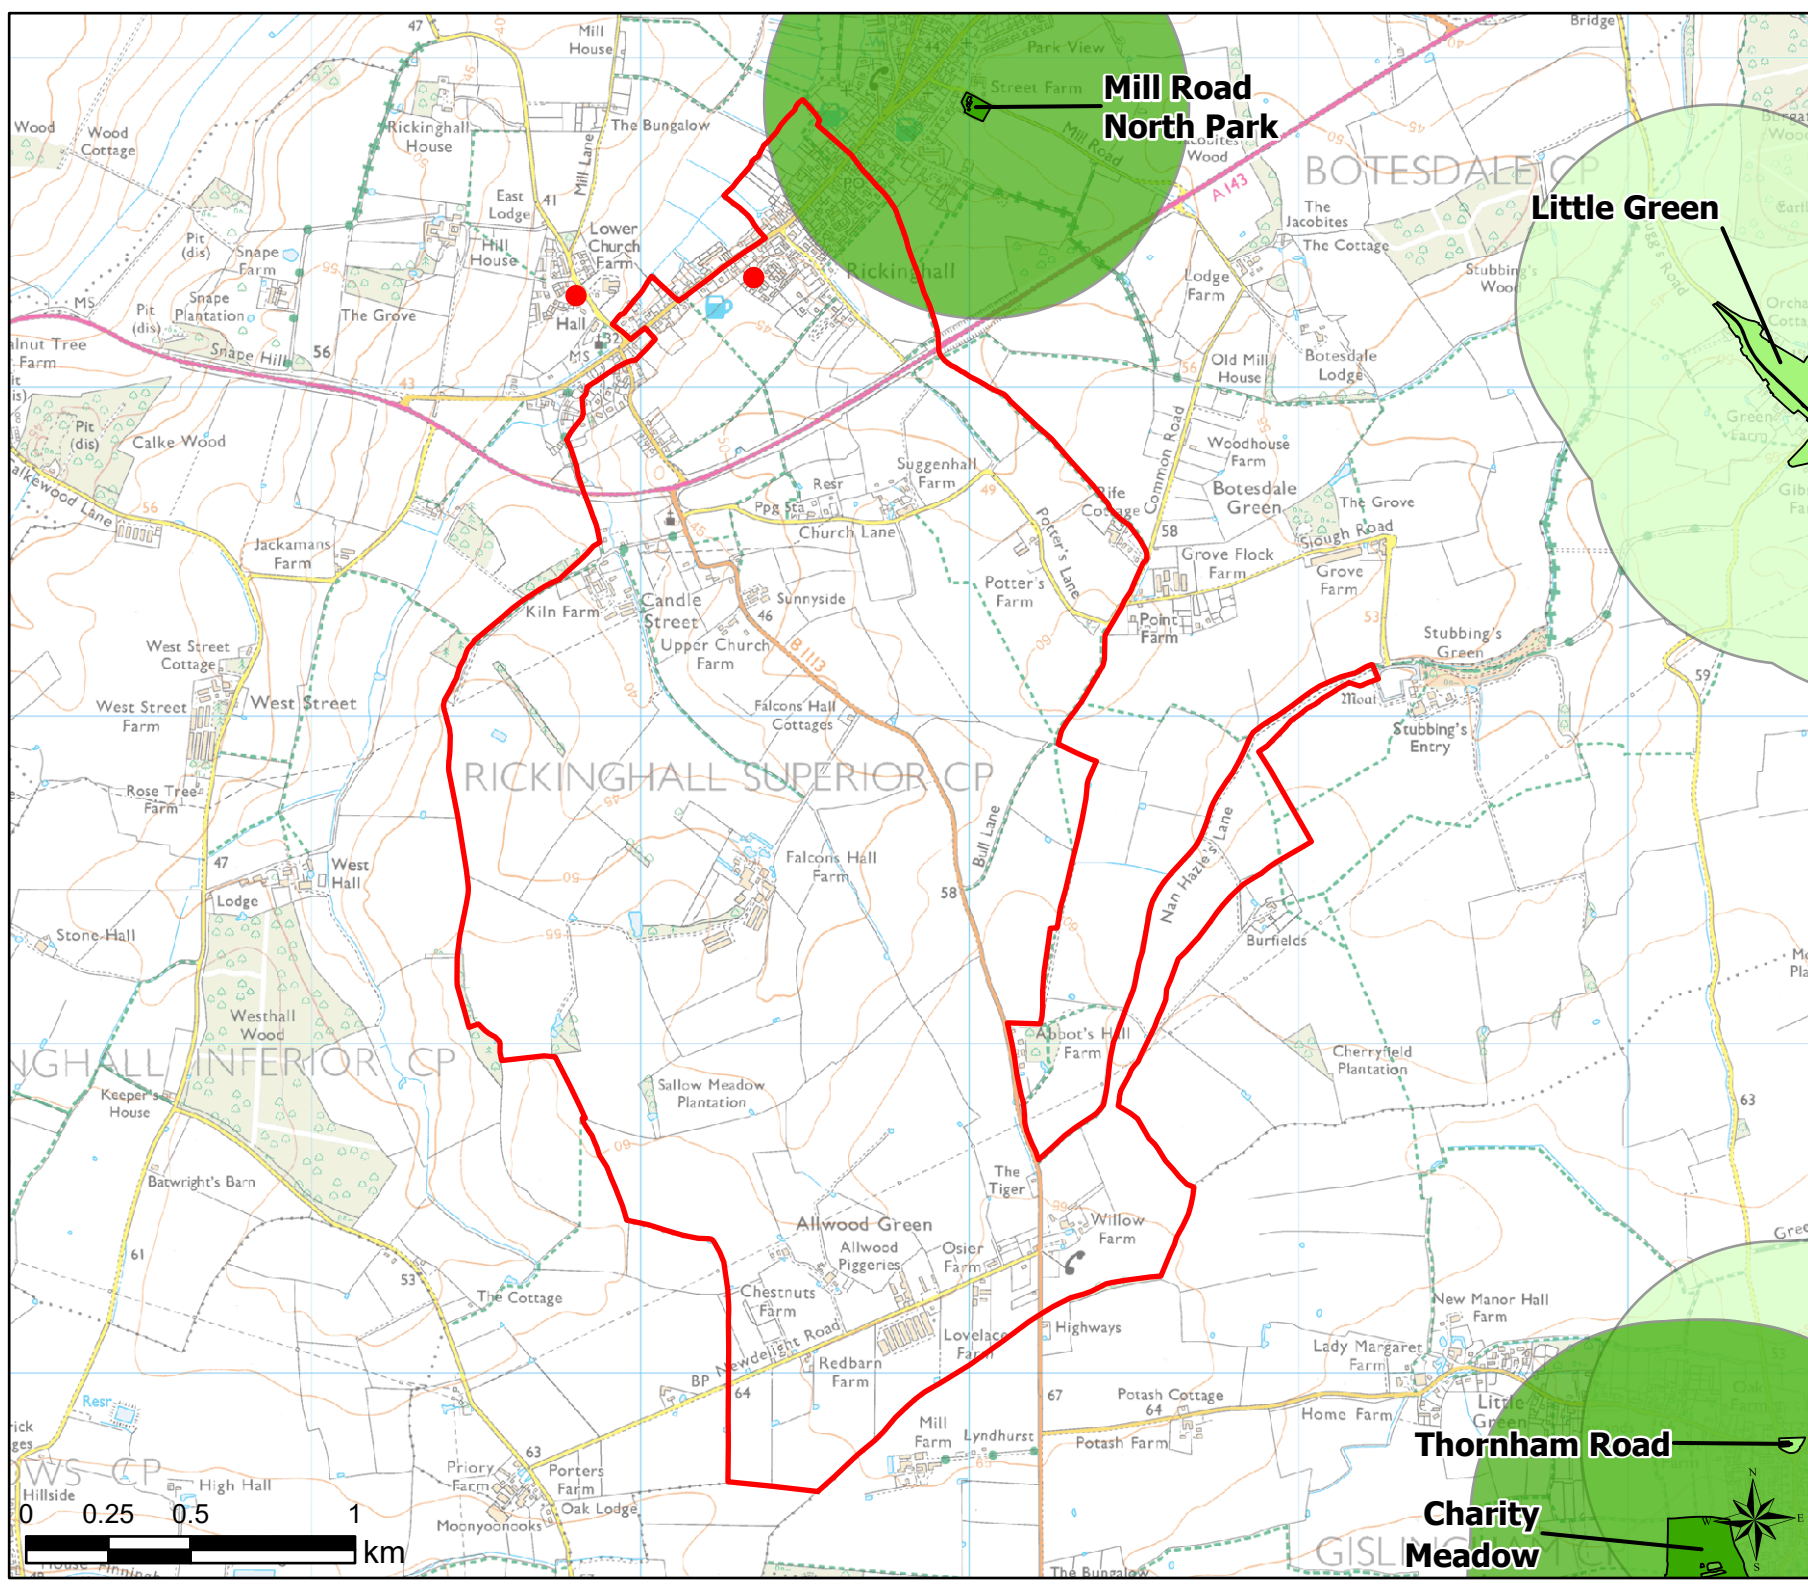

**Rickingham Superior
Access to Parks, Recreation
Grounds and Amenity**

Legend

- 2011 OA Outside Buffer
- 600m Buffer: Parks and Recreation Grounds
- 600m Buffer: Amenity Greenspace

OpenSpace Typology

- Amenity Greenspace
- Parks and Recreation Grounds

Parish Boundary

- Shortfall

Open Space Study

Scale: 1:23,000

Map Produced on: 13/05/2019