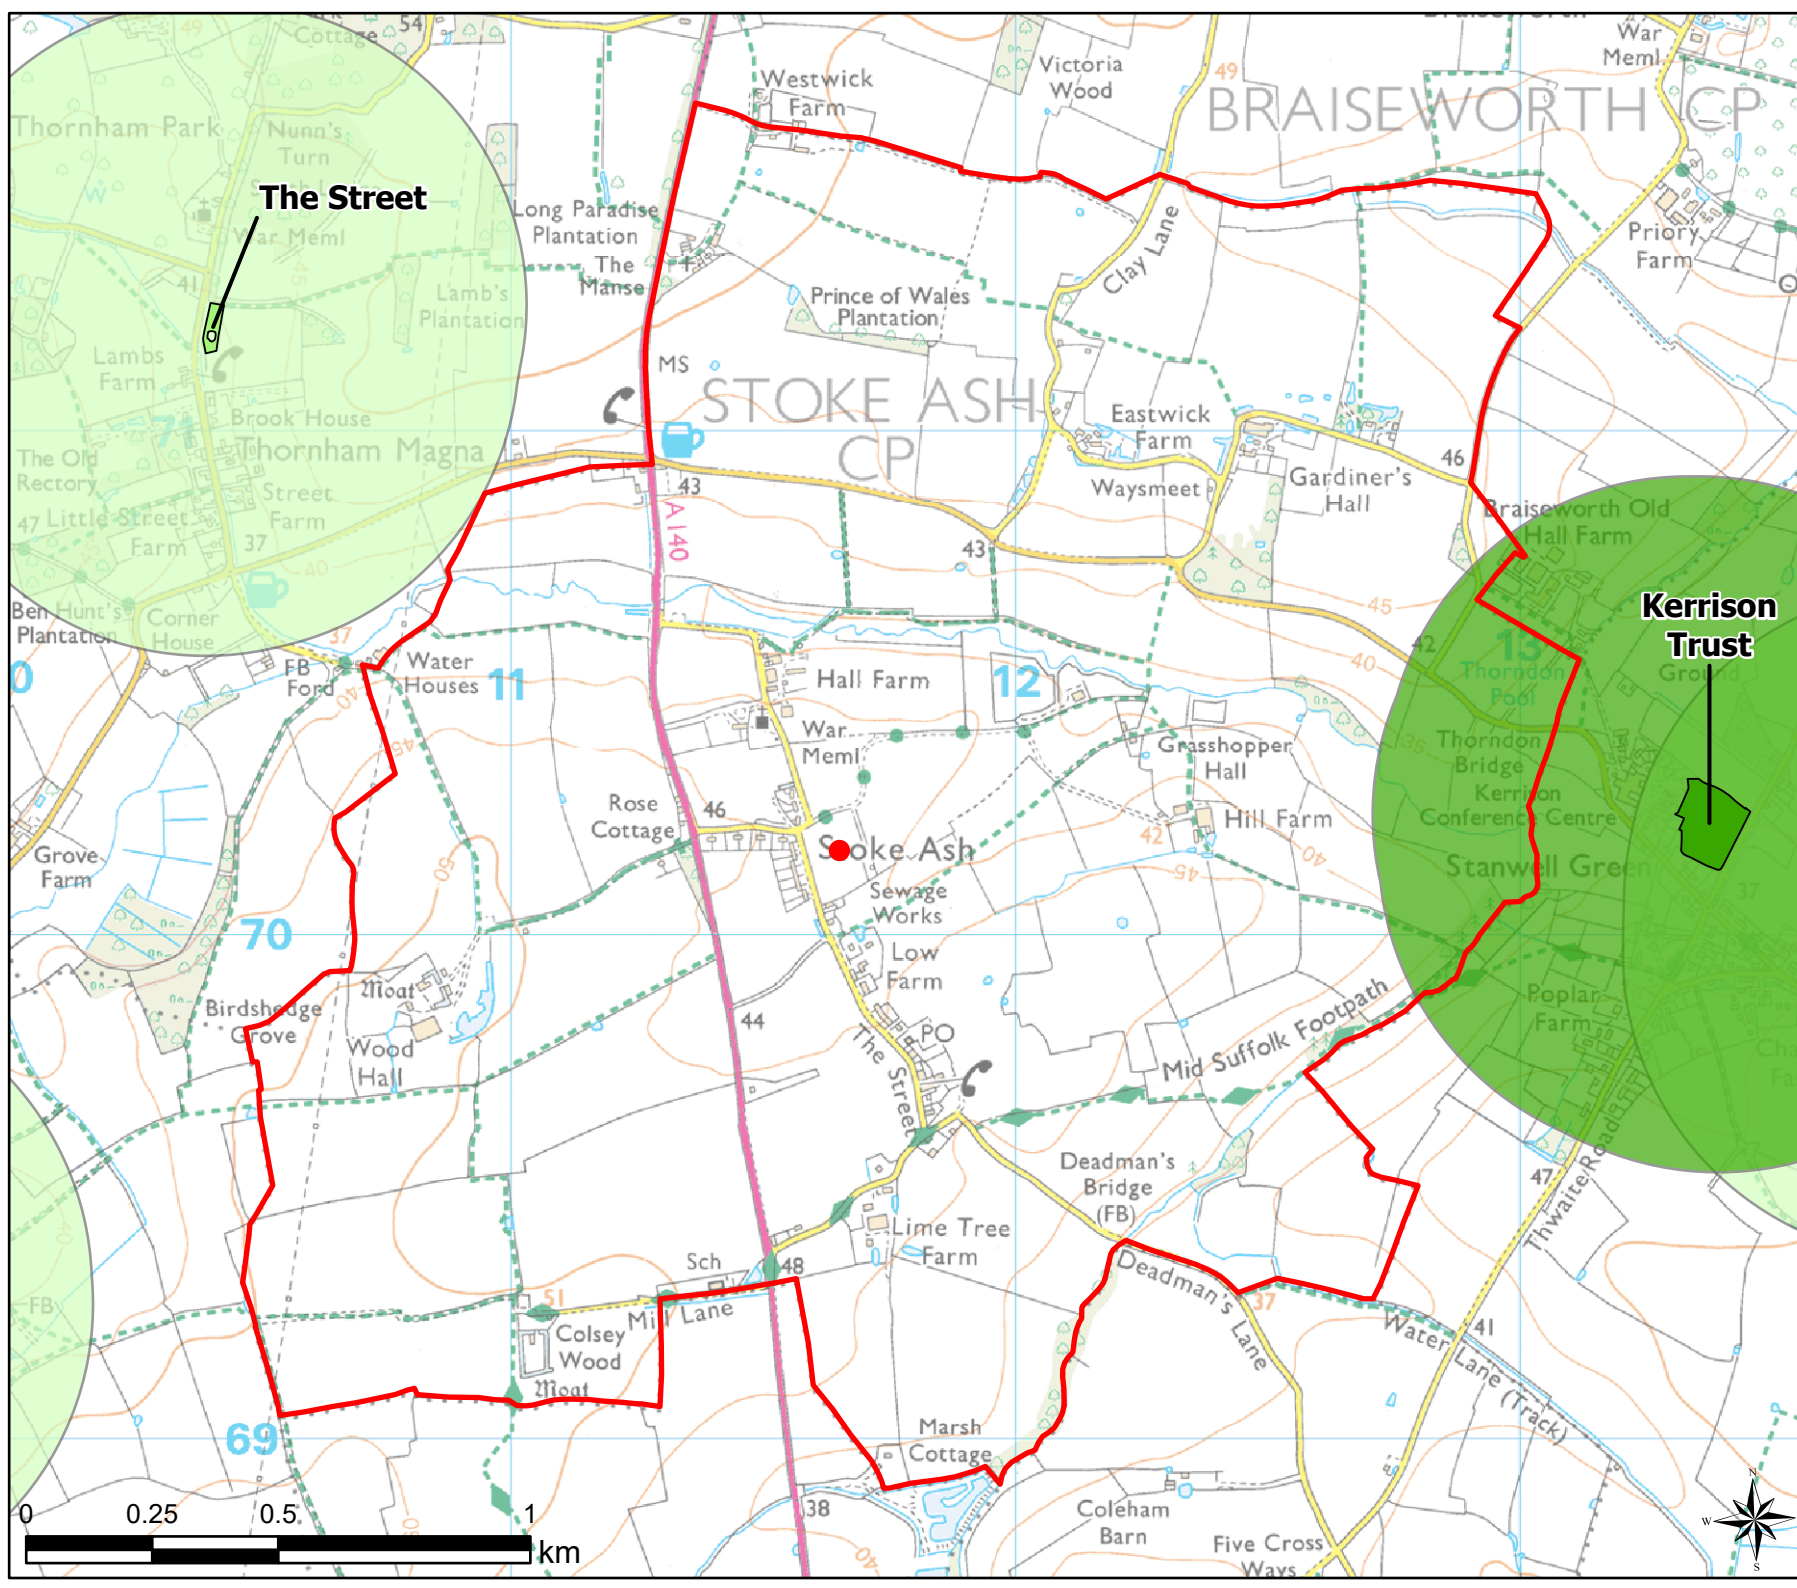

**Parish Boundary**

- Pass Standard

Open Space Study

Scale: 1:19,000

Map Produced on: 13/05/2019

**Stoke Ash**  
**Access to Parks, Recreation Grounds and Amenity**

**Legend**

- 2011 OA Outside Buffer
- 600m Buffer: Parks and Recreation Grounds
- 600m Buffer: Amenity Greenspace