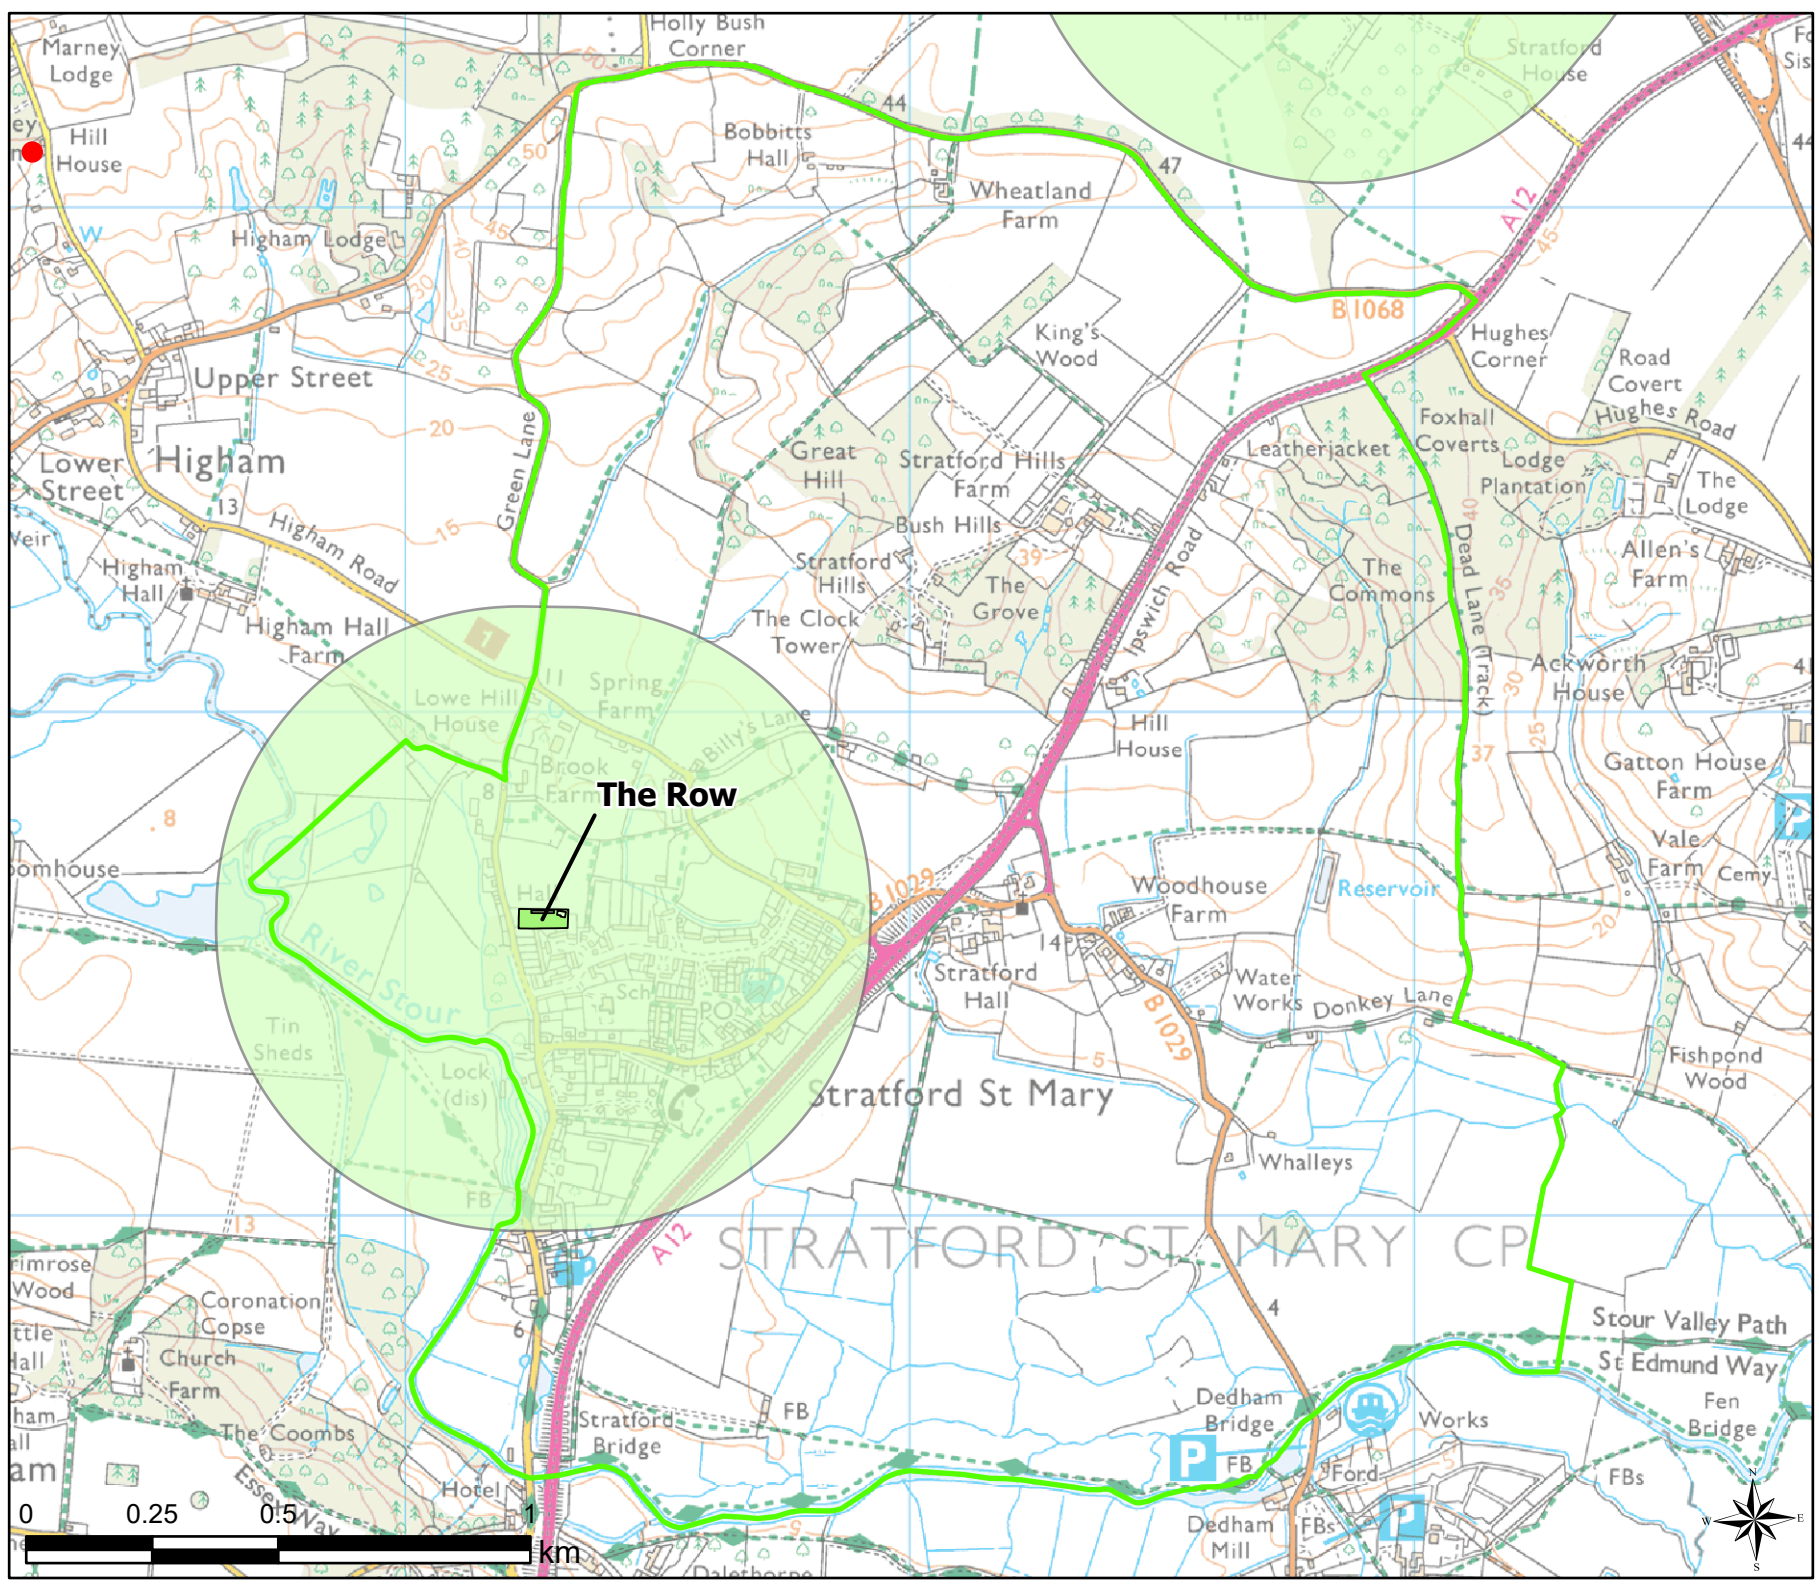

Stratford St. Mary Access to Parks, Recreation Grounds and Amenity

Legend

- 2011 OA Outside Buffer
- 600m Buffer: Amenity Greenspace
- OpenSpace
- Typology
- Amenity Greenspace
- Parish Boundary
- Pass Standard

Open Space Study

Scale: 1:15,000

Map Produced on: 13/05/2019