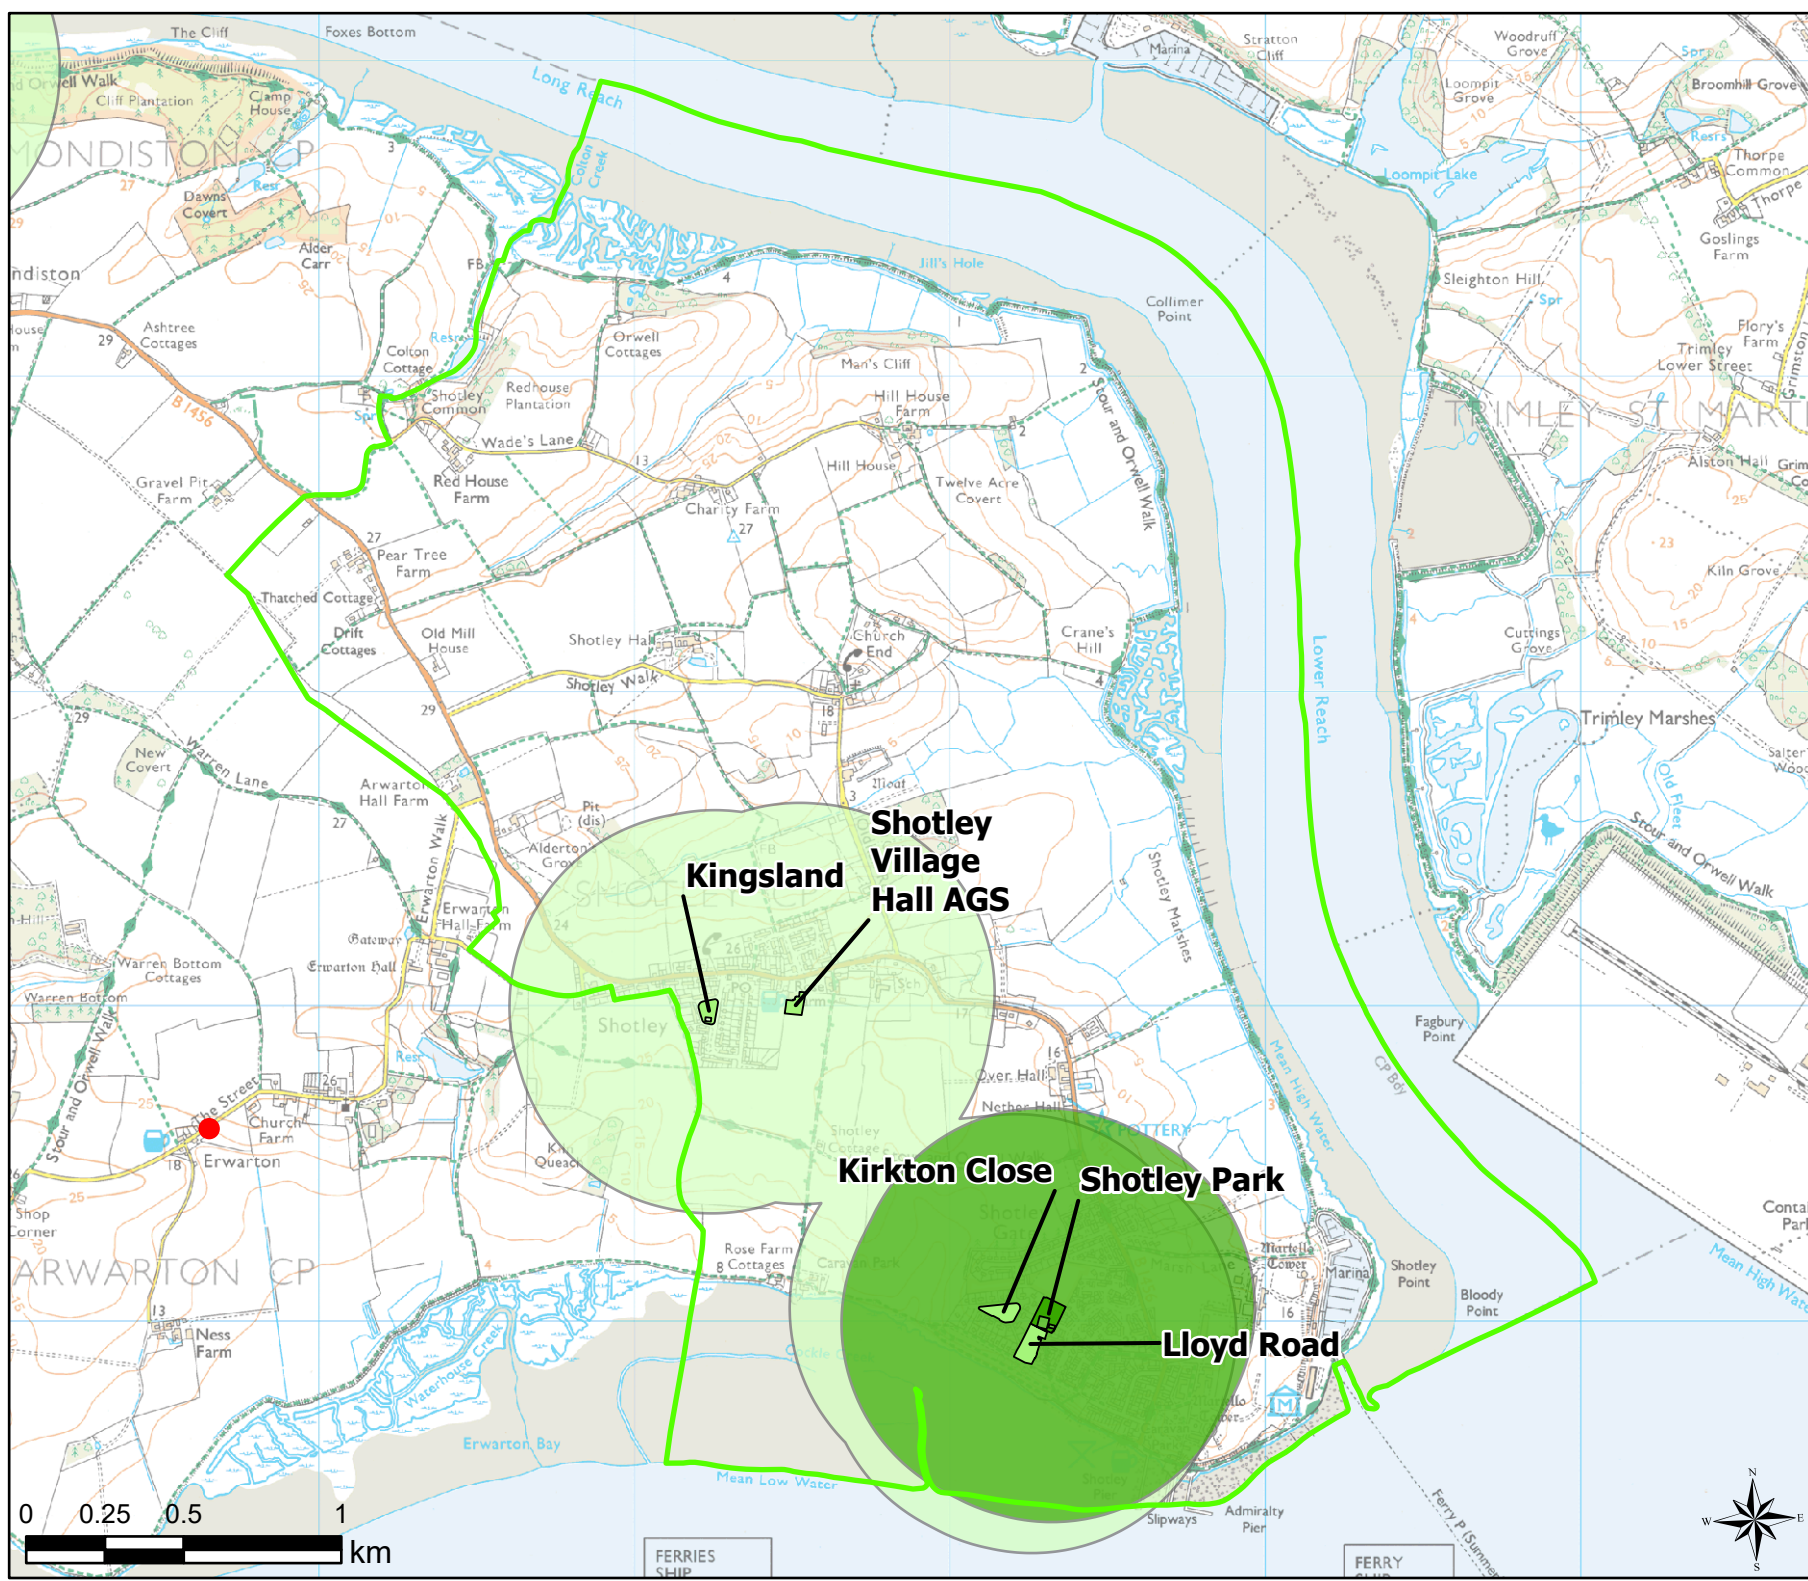

**Parish Boundary**

- Pass Standard

Open Space Study

Scale: 1:24,000

Map Produced on: 13/05/2019

**Somersham**  
**Access to Parks, Recreation**  
**Grounds and Amenity**

**Legend**

- 2011 OA Outside Buffer
- 600m Buffer: Parks and Recreation Grounds
- 600m Buffer: Amenity Greenspace