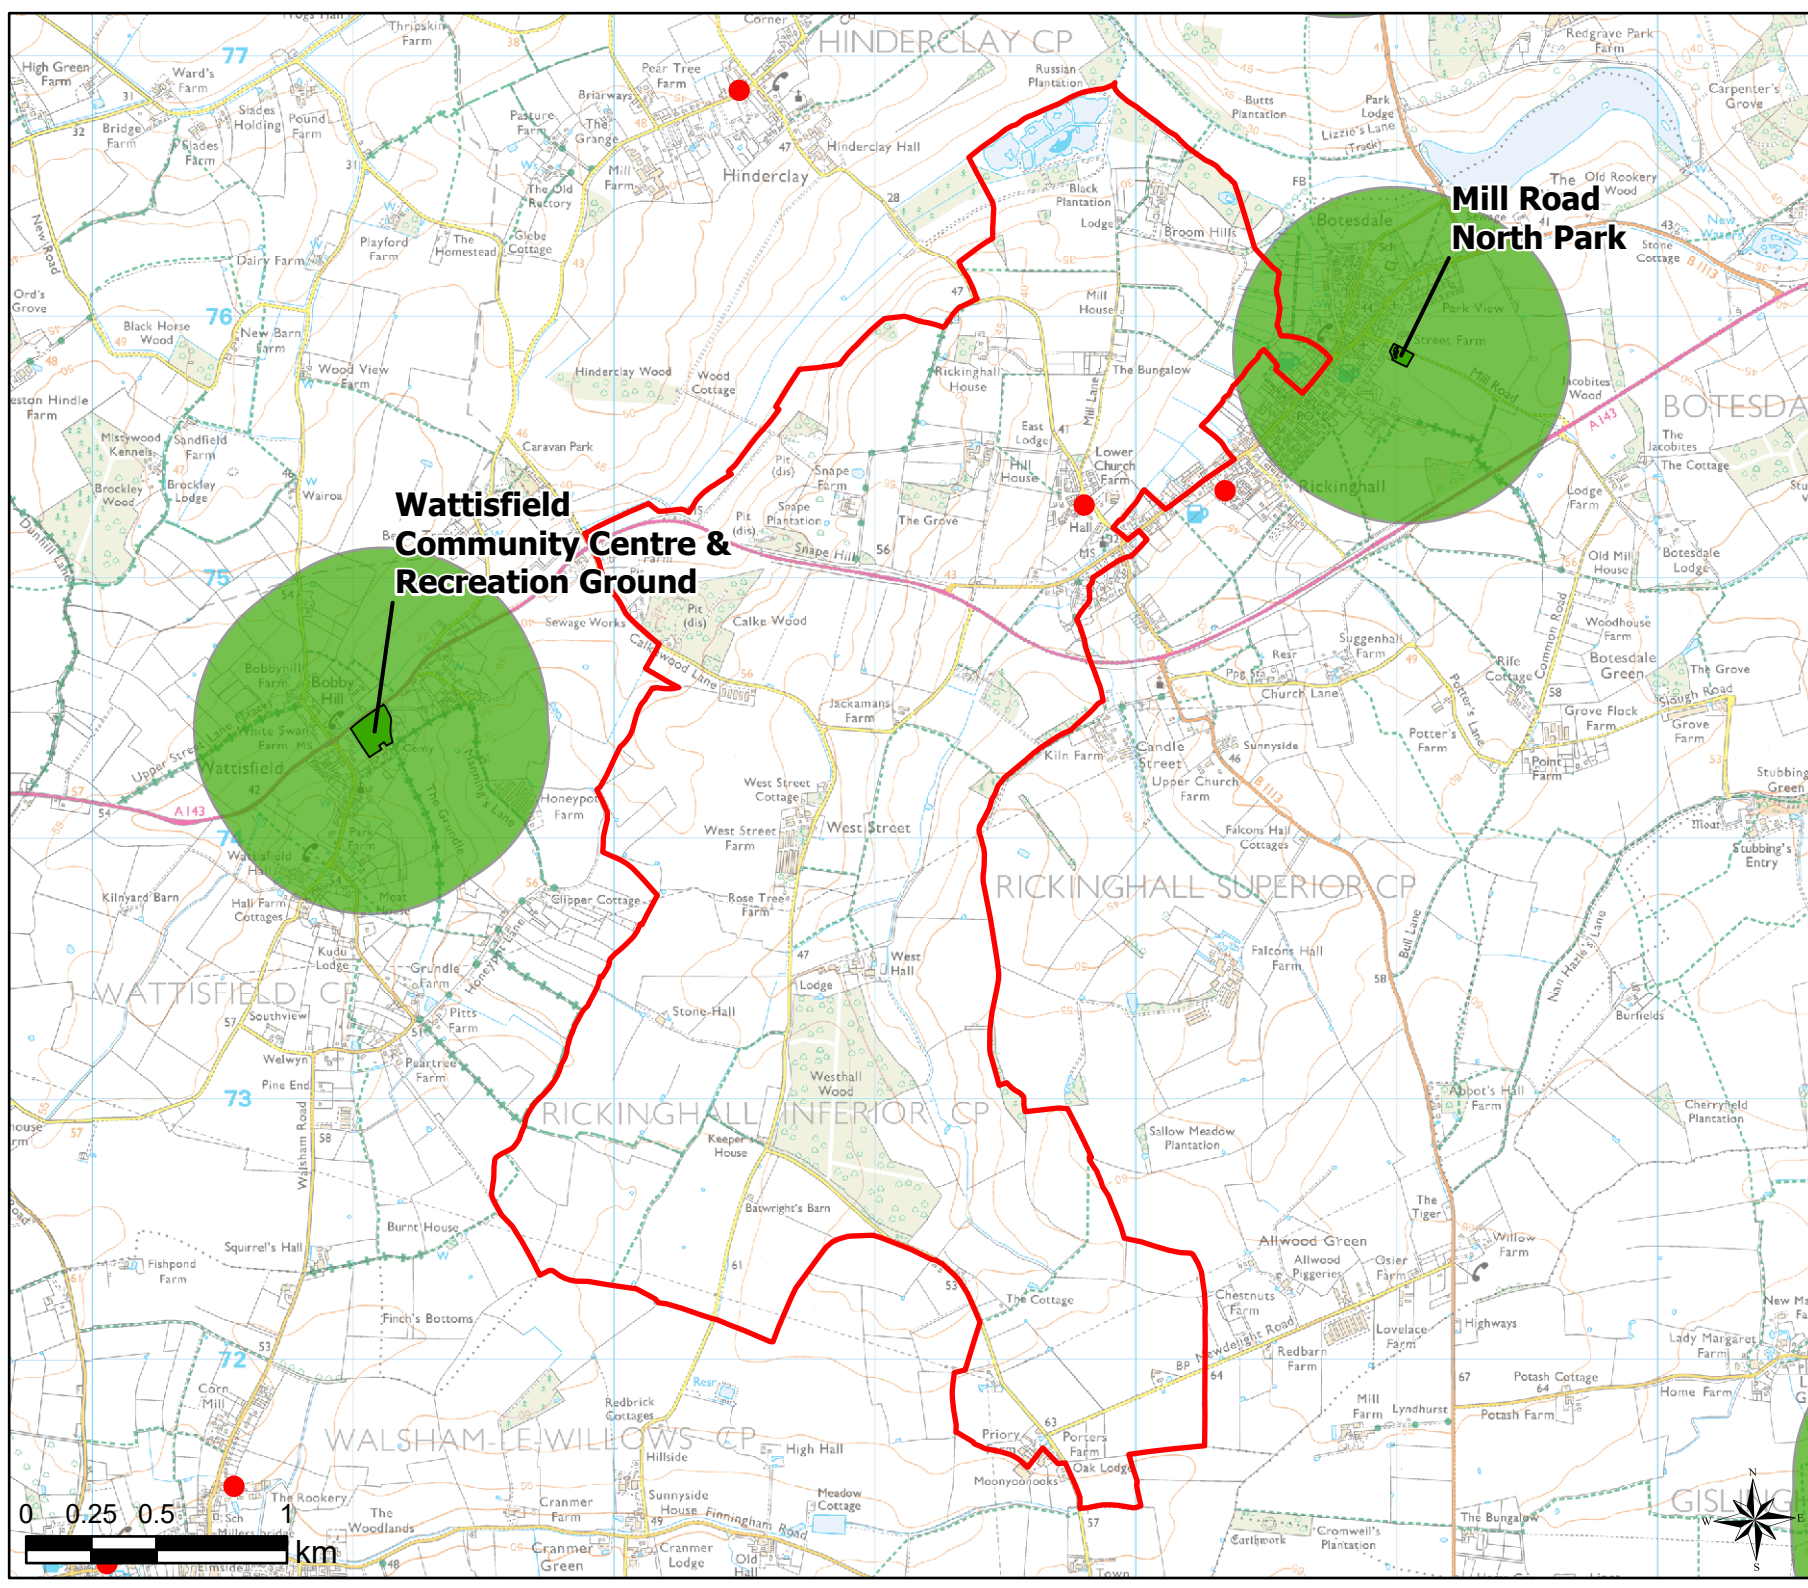

Parish Boundary

- Shortfall

Open Space Study

Scale: 1:29,000

Map Produced on: 13/05/2019

**Rickingham Superior  
Access to Parks, Recreation  
Grounds and Amenity**

**Legend**

- 2011 OA Outside Buffer
- 600m Buffer: Parks and Recreation Grounds
- 600m Buffer: Amenity Greenspace