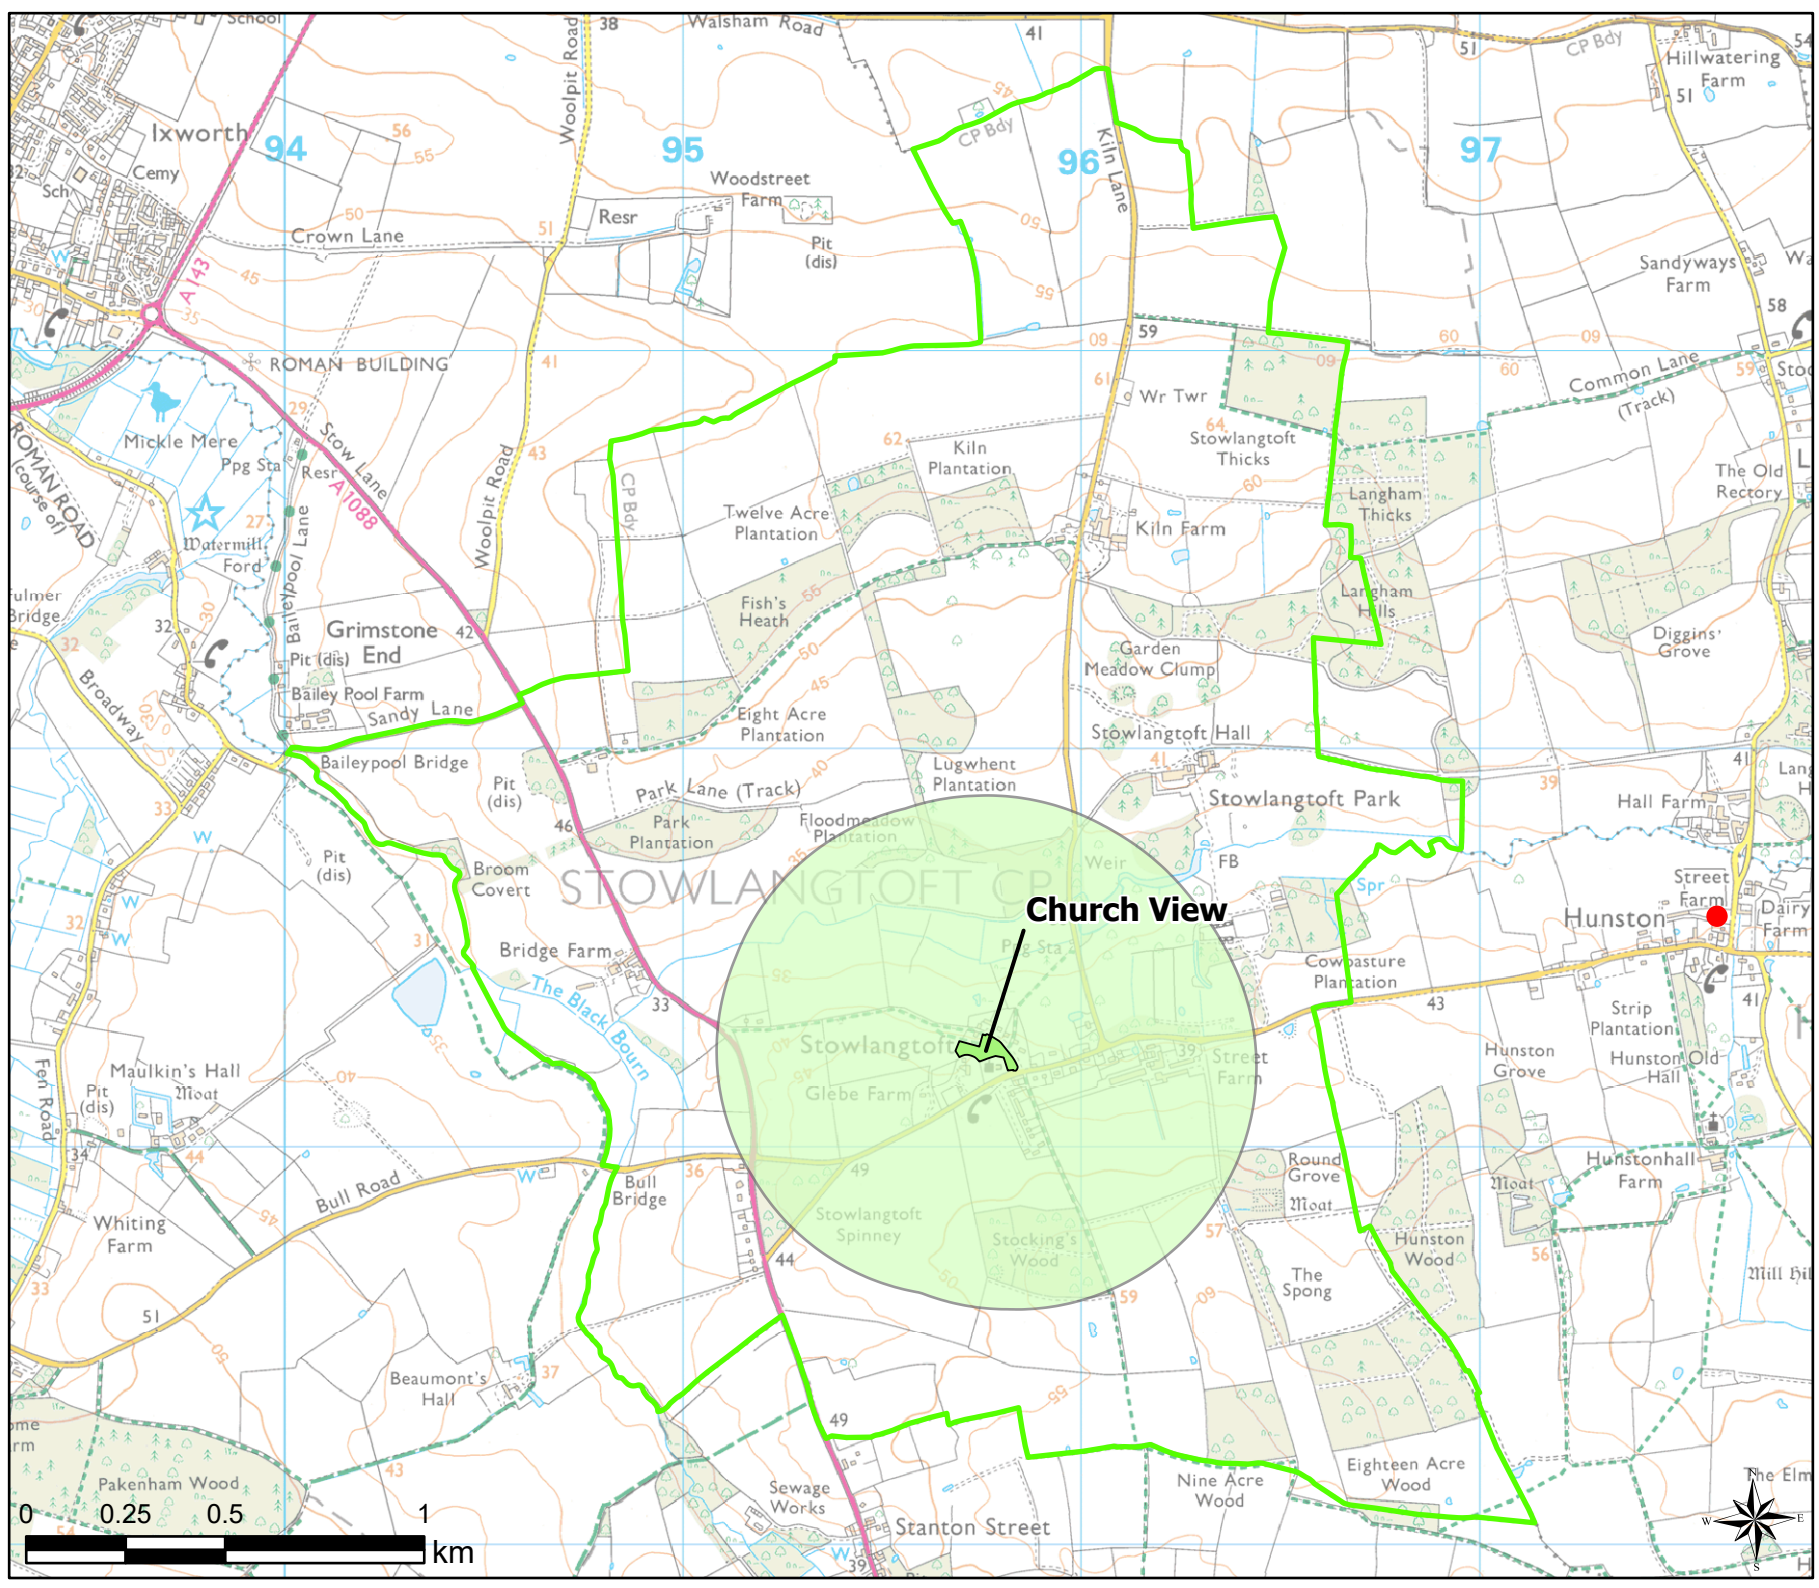

Stowlangtoft Access to Parks, Recreation Grounds and Amenity

Legend

- 2011 OA Outside Buffer
- 600m Buffer: Amenity Greenspace

OpenSpace

Typology

- Amenity Greenspace
- Parish Boundary
- Pass Standard

Open Space Study

Scale: 1:19,000

Map Produced on: 13/05/2019