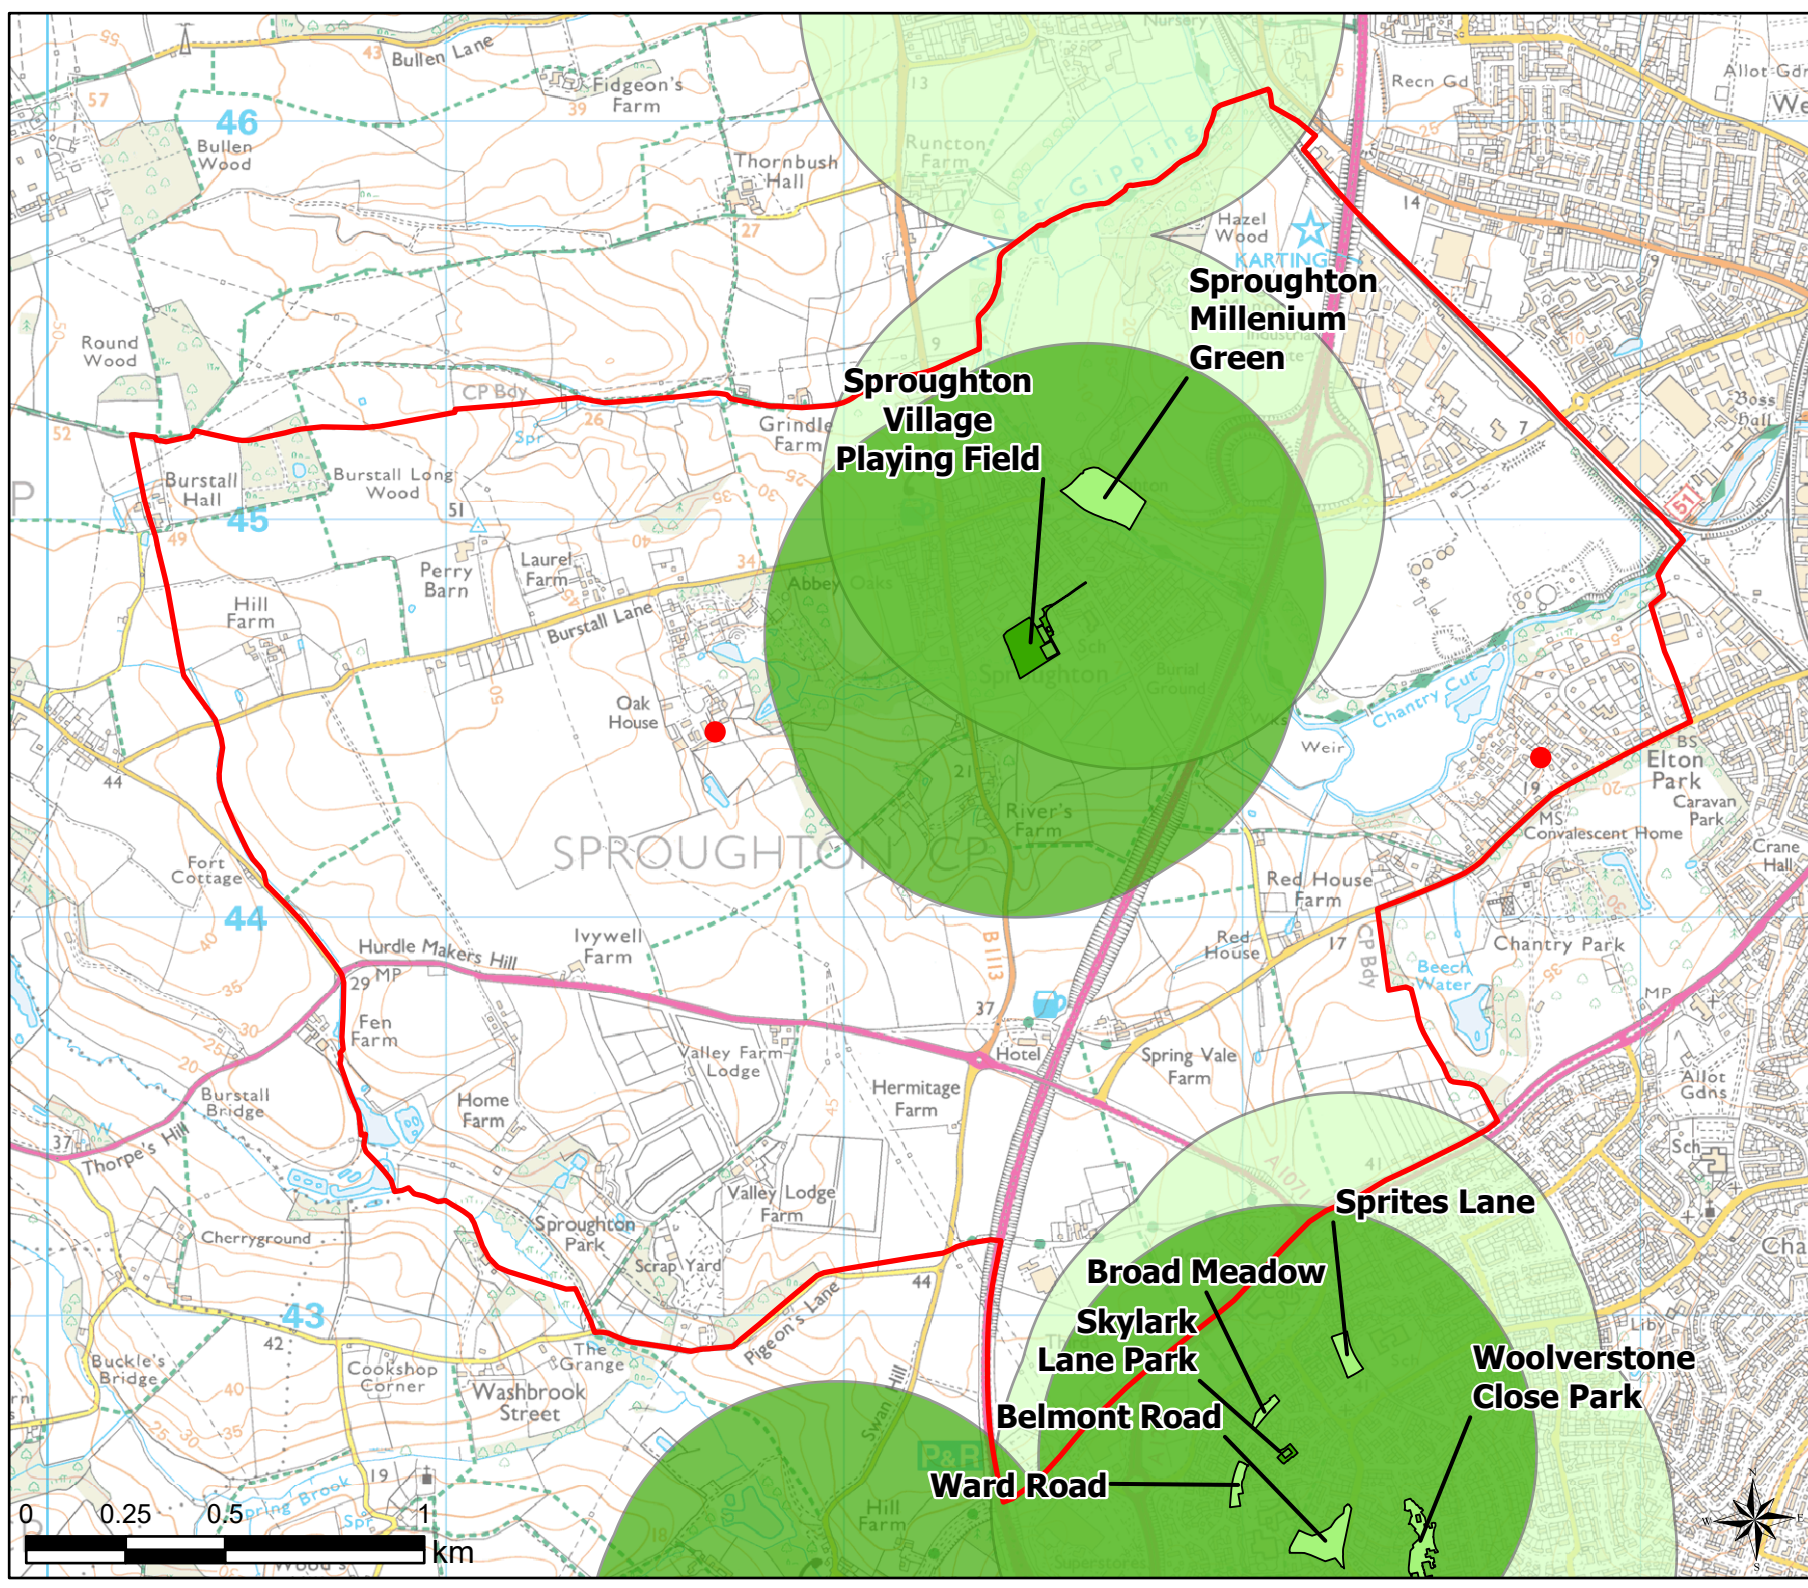

- Amenity Greenspace
- Parks and Recreation Grounds

**Parish Boundary**

- Shortfall

Open Space Study

Scale: 1:19,000

Map Produced on: 13/05/2019