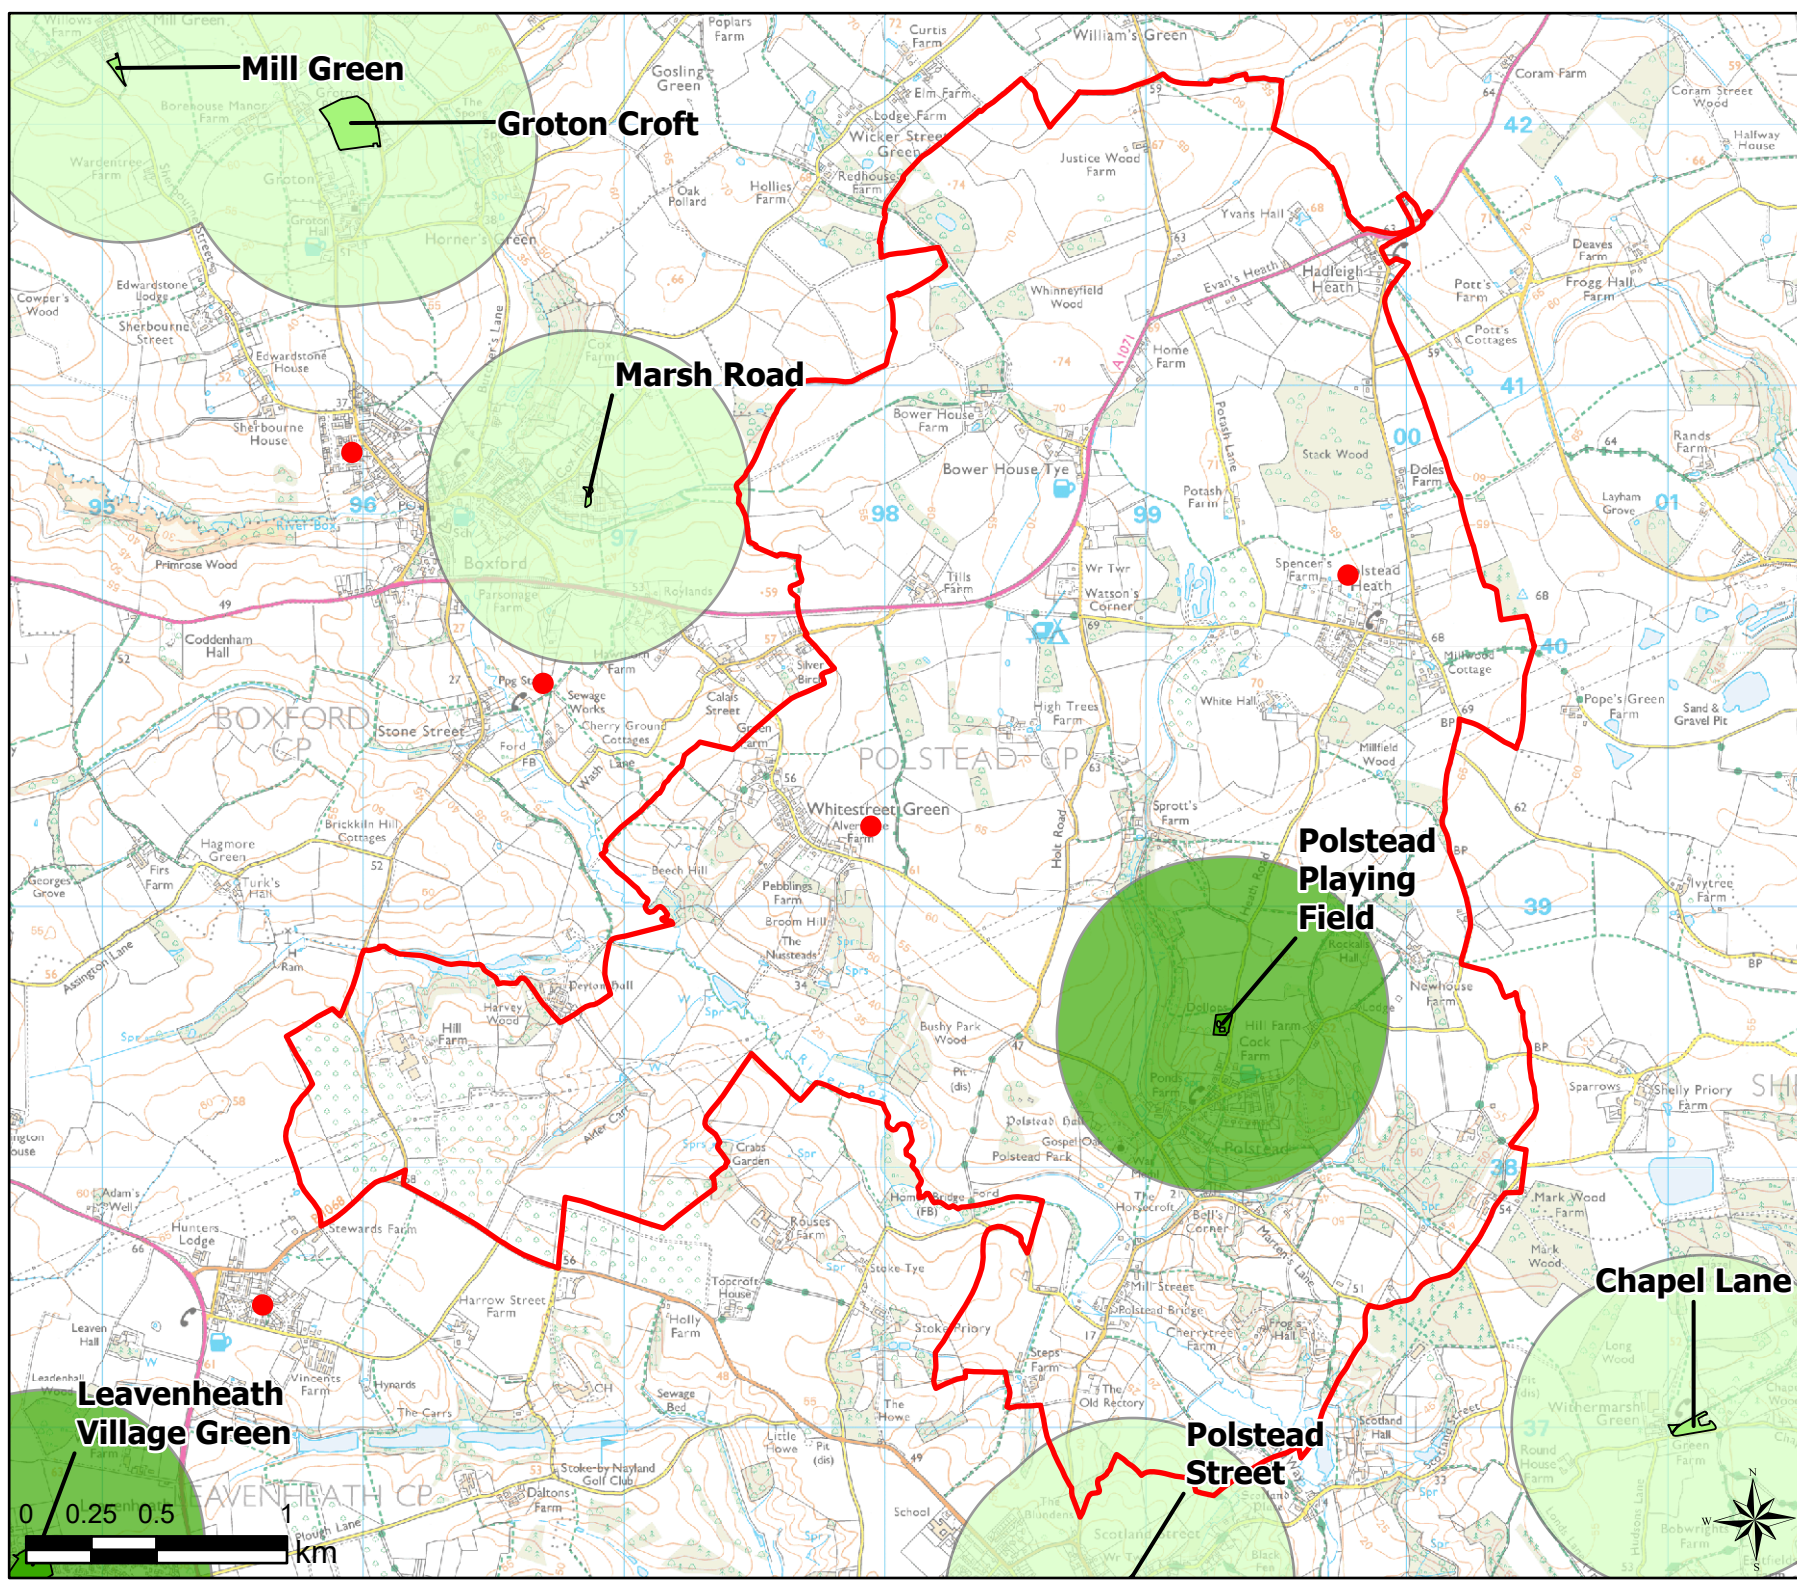

**OpenSpace Typology**

- Amenity Greenspace
- Parks and Recreation Grounds

**Parish Boundary**

- Shortfall

Open Space Study

Scale: 1:16,000

Map Produced on: 13/05/2019

**Polstead**  
 Access to Parks, Recreation  
 Grounds and Amenity