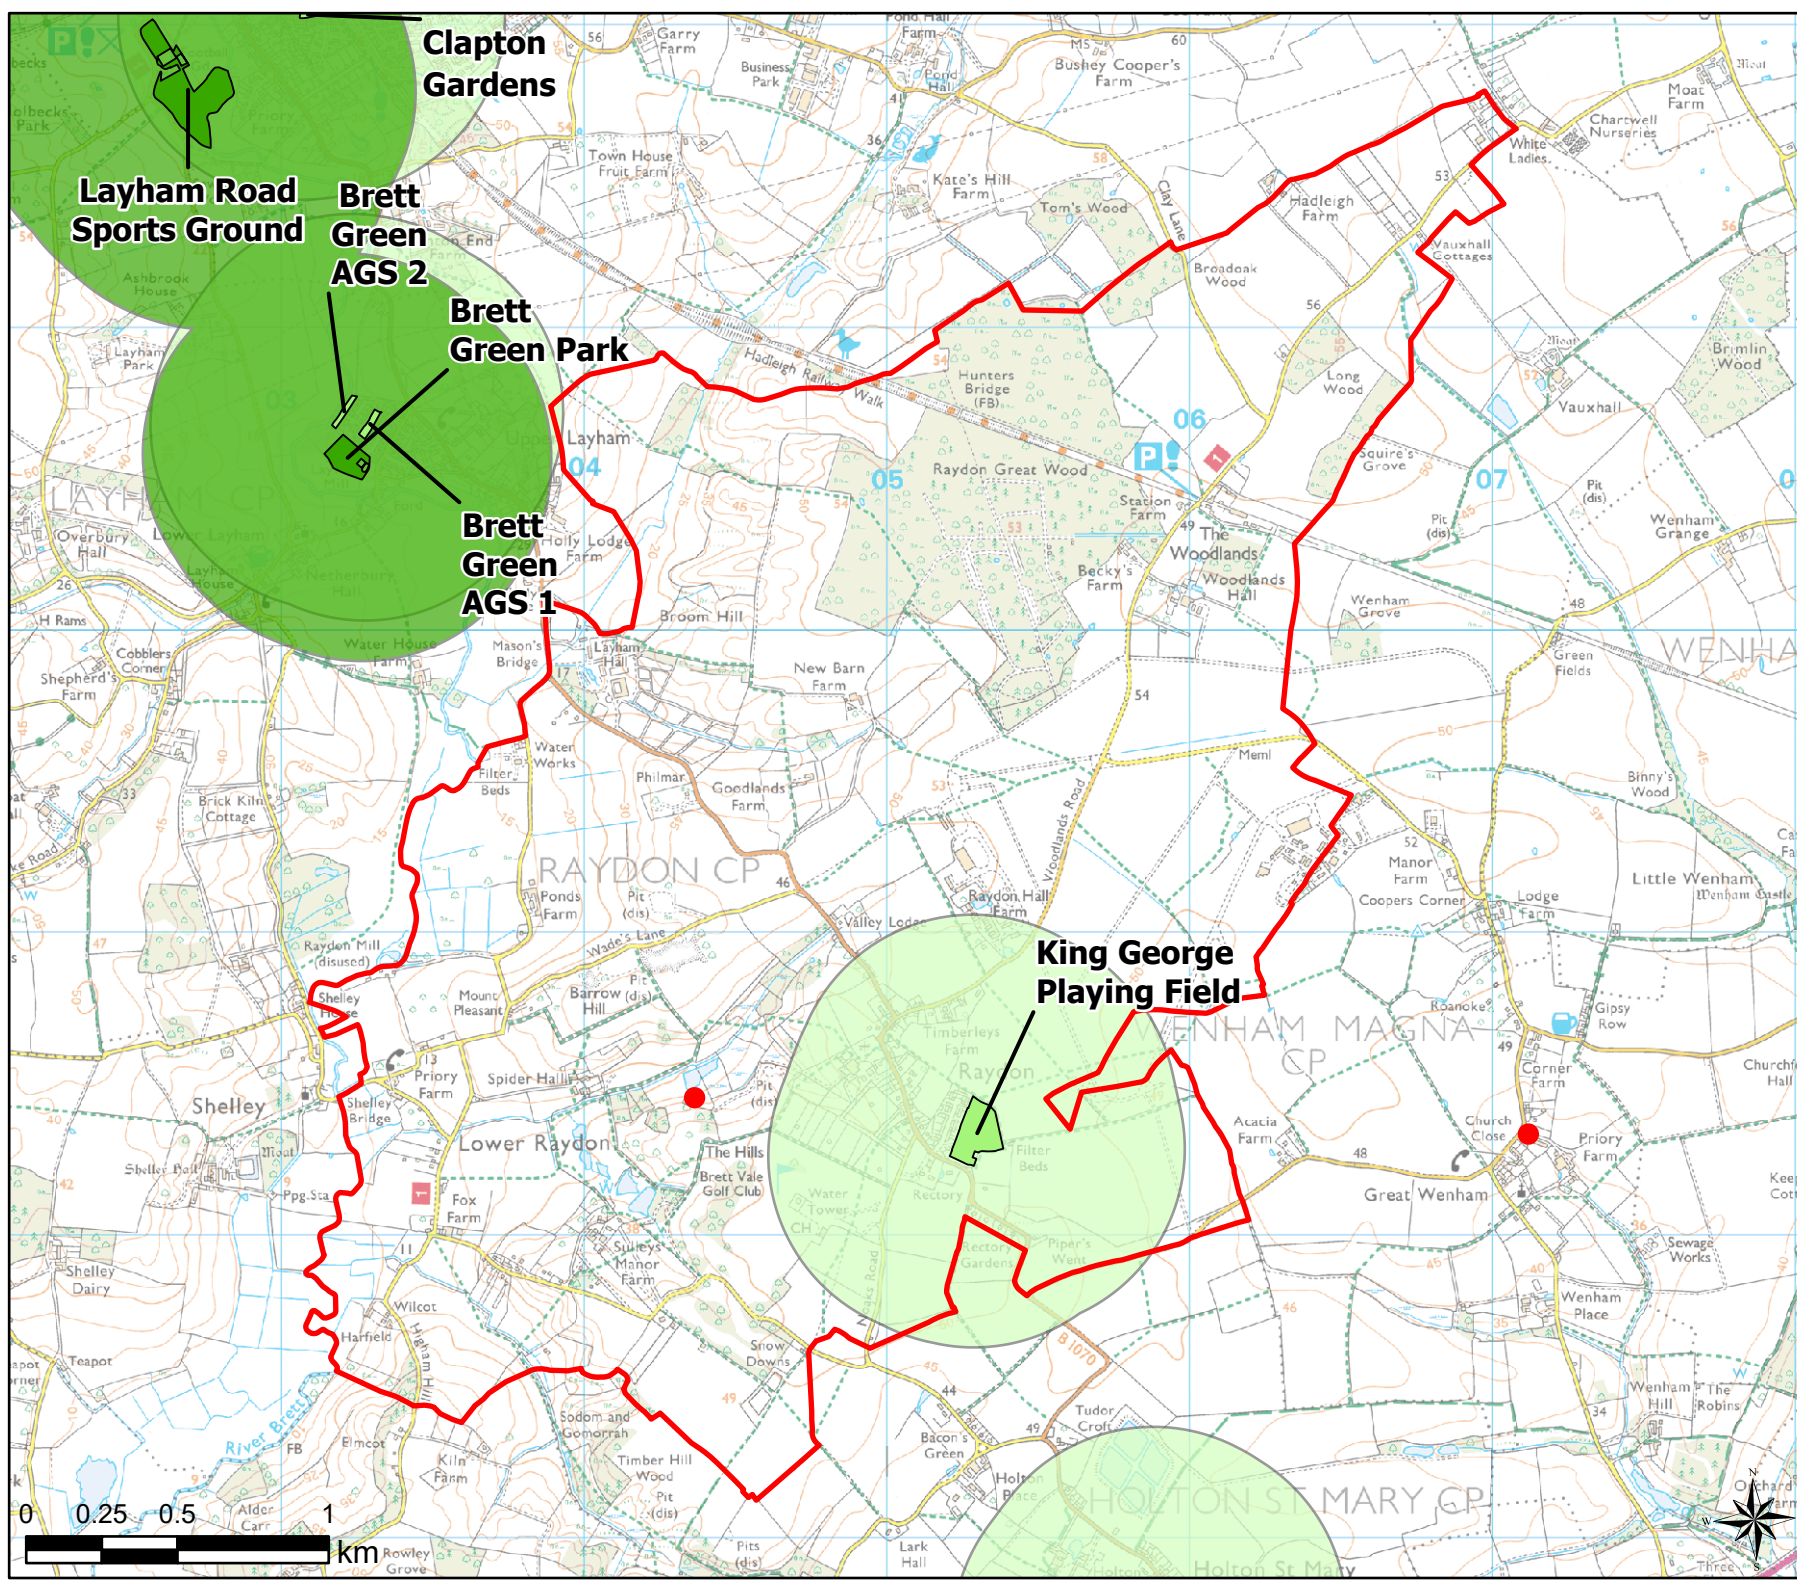

**OpenSpace  
Typology**

- Amenity Greenspace
- Parks and Recreation Grounds

**Parish Boundary**

- Shortfall

**Open Space Study**

**Scale: 1:31,000**

**Map Produced on: 13/05/2019**

**Raydon**  
**Access to Parks, Recreation Grounds and Amenity**