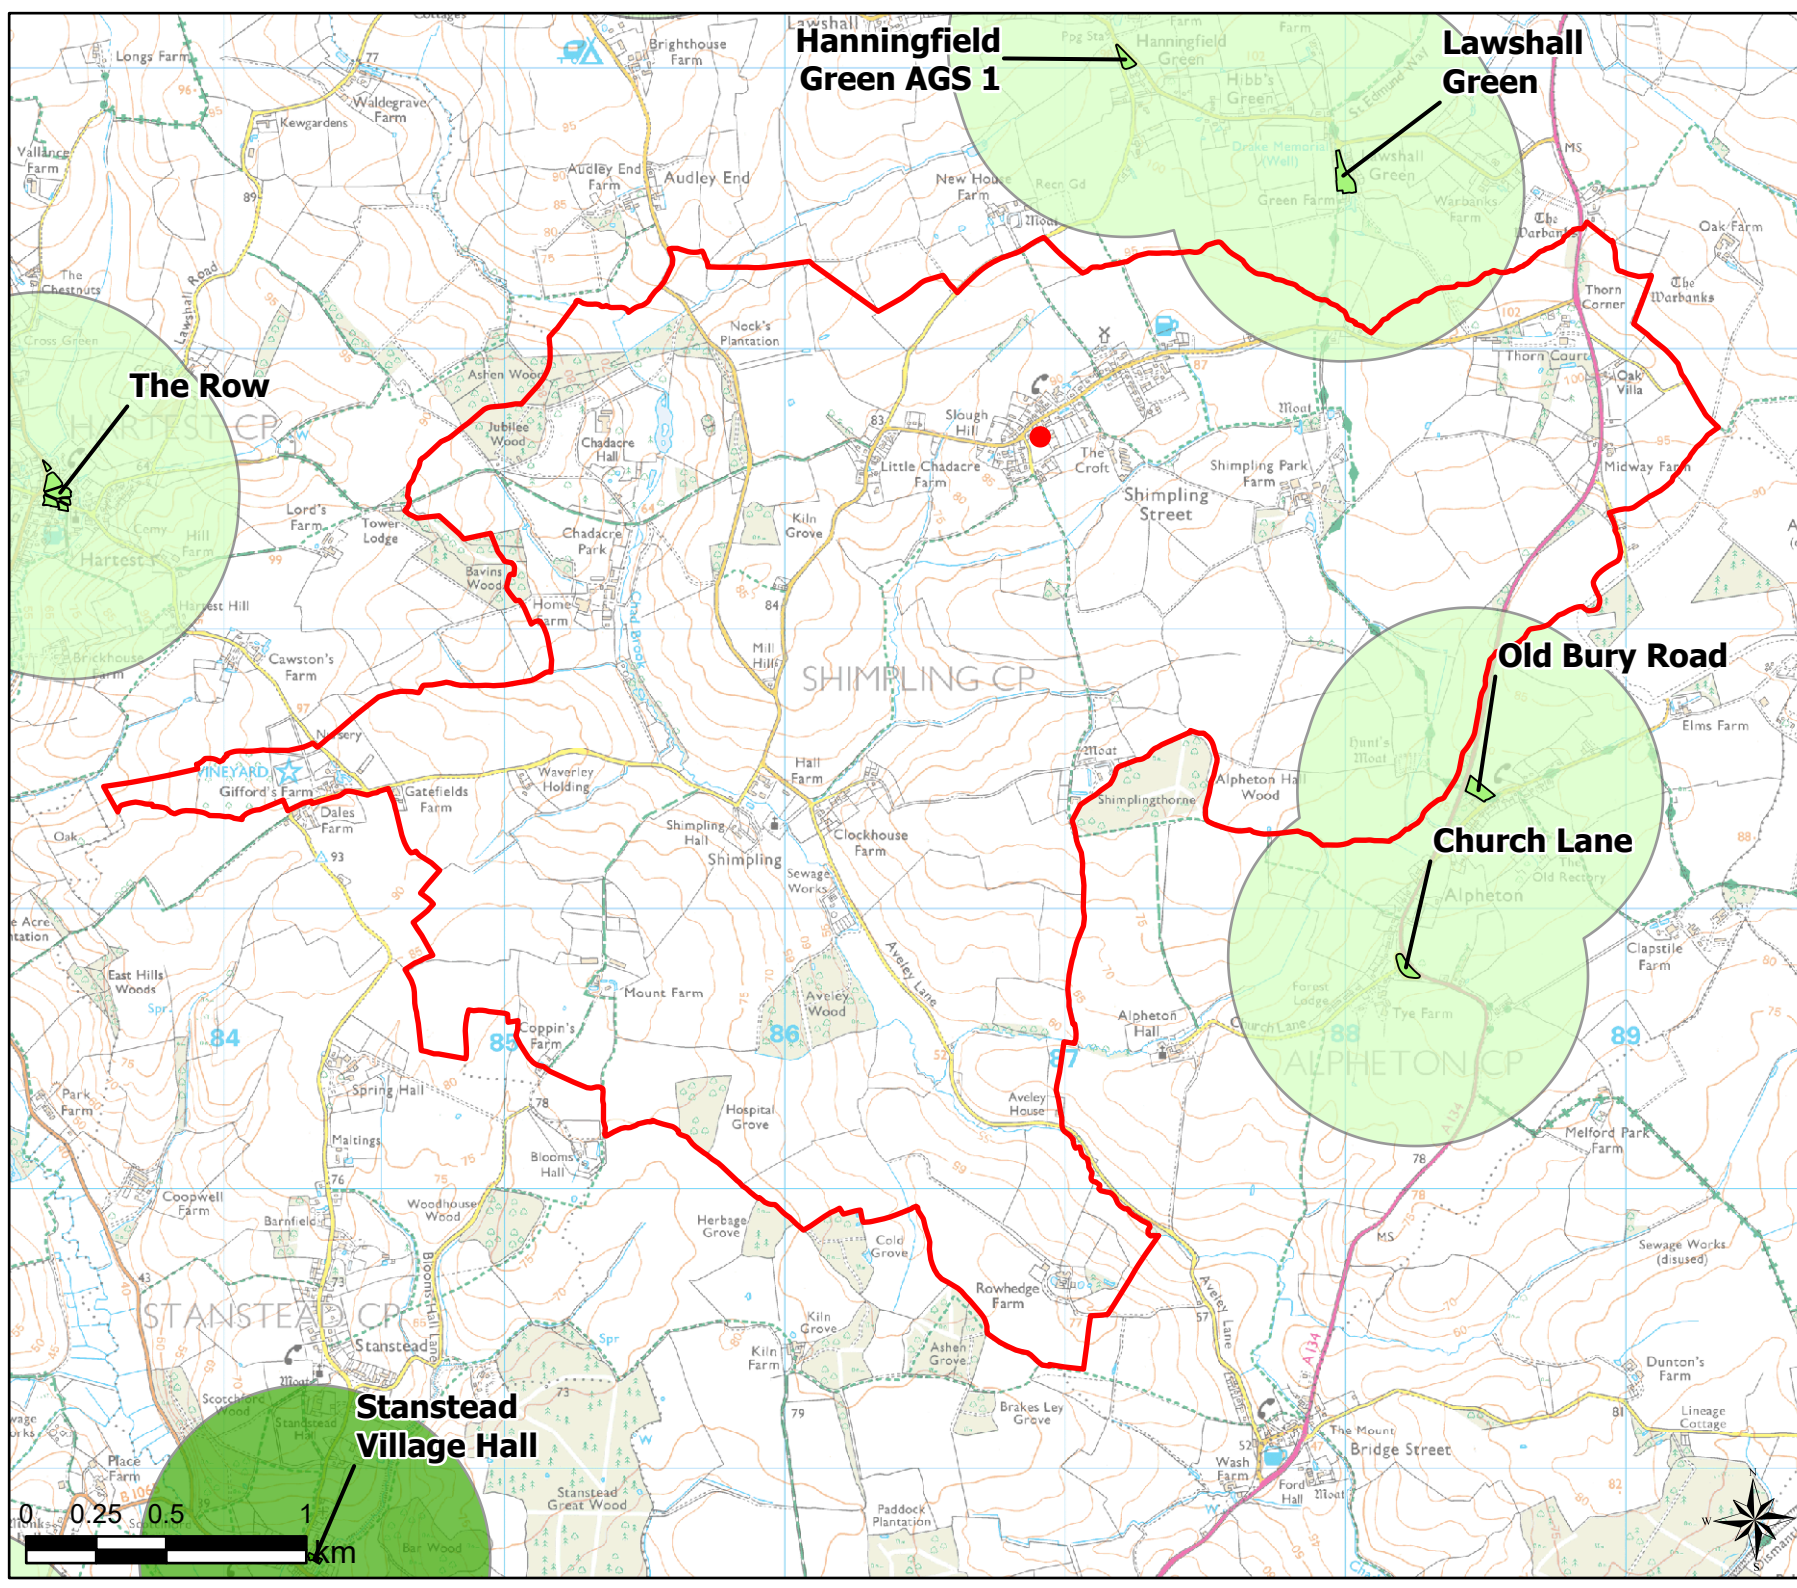

Shimpling
Access to Parks, Recreation
Grounds and Amenity

Legend

- 2011 OA Outside Buffer
- 600m Buffer: Parks and Recreation Grounds
- 600m Buffer: Amenity Greenspace
- OpenSpace
- **Typology**
- Amenity Greenspace
- Parks and Recreation Grounds
- Parish Boundary
- Shortfall

Open Space Study

Scale: 1:27,000

Map Produced on: 13/05/2019