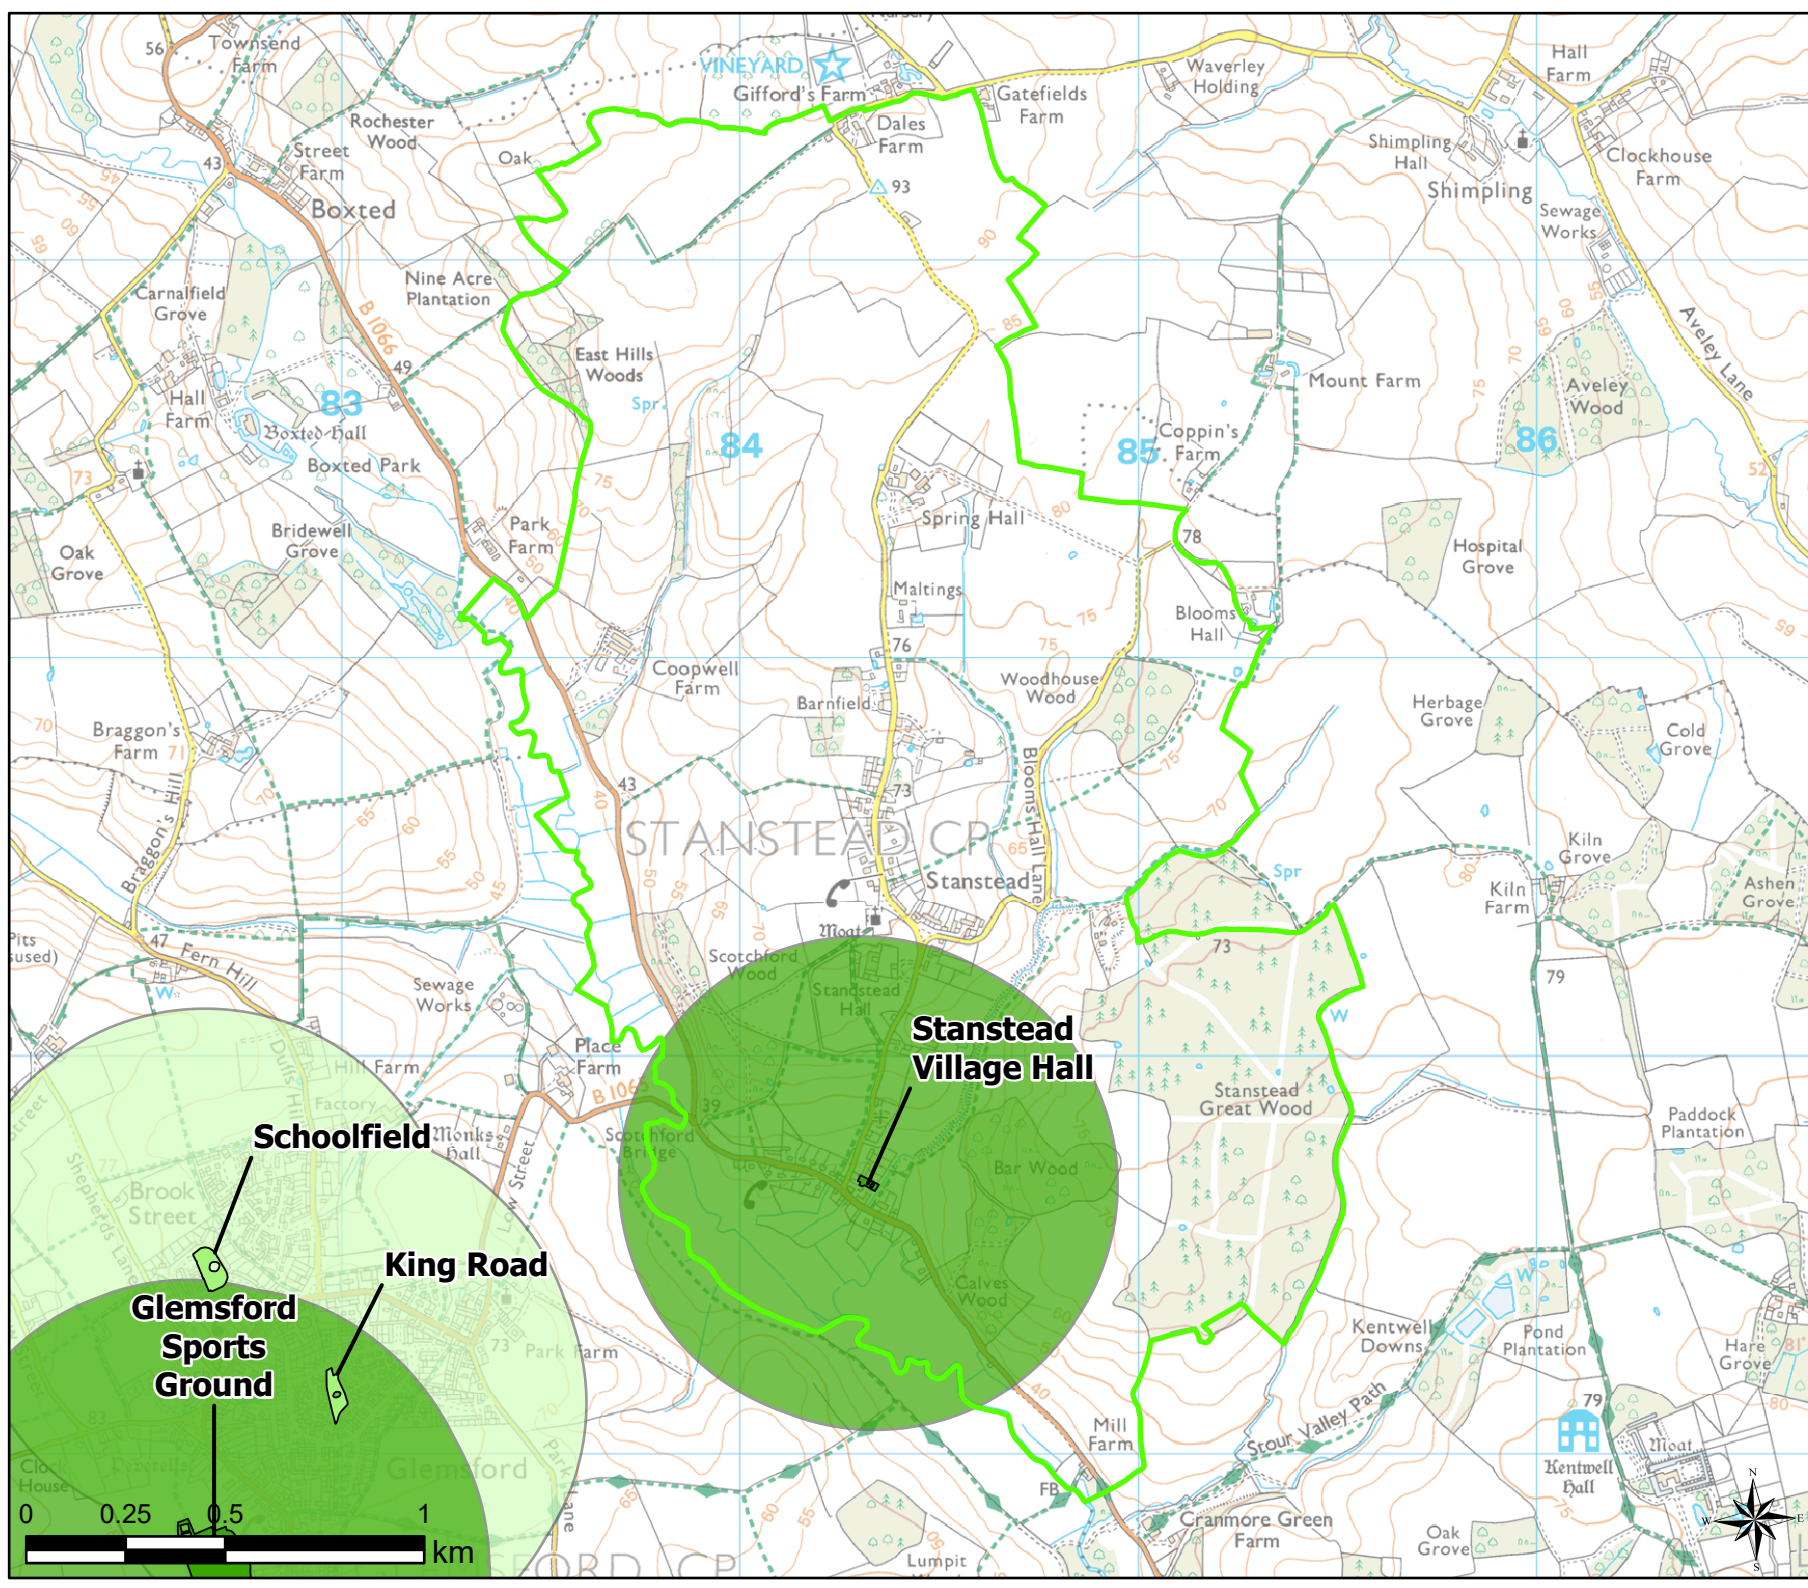

**Parish Boundary**

- Pass Standard

Open Space Study

Scale: 1:19,000

Map Produced on: 13/05/2019

**Stoke Ash**  
**Access to Parks, Recreation Grounds and Amenity**

**Legend**

- 2011 OA Outside Buffer
- 600m Buffer: Parks and Recreation Grounds
- 600m Buffer: Amenity Greenspace