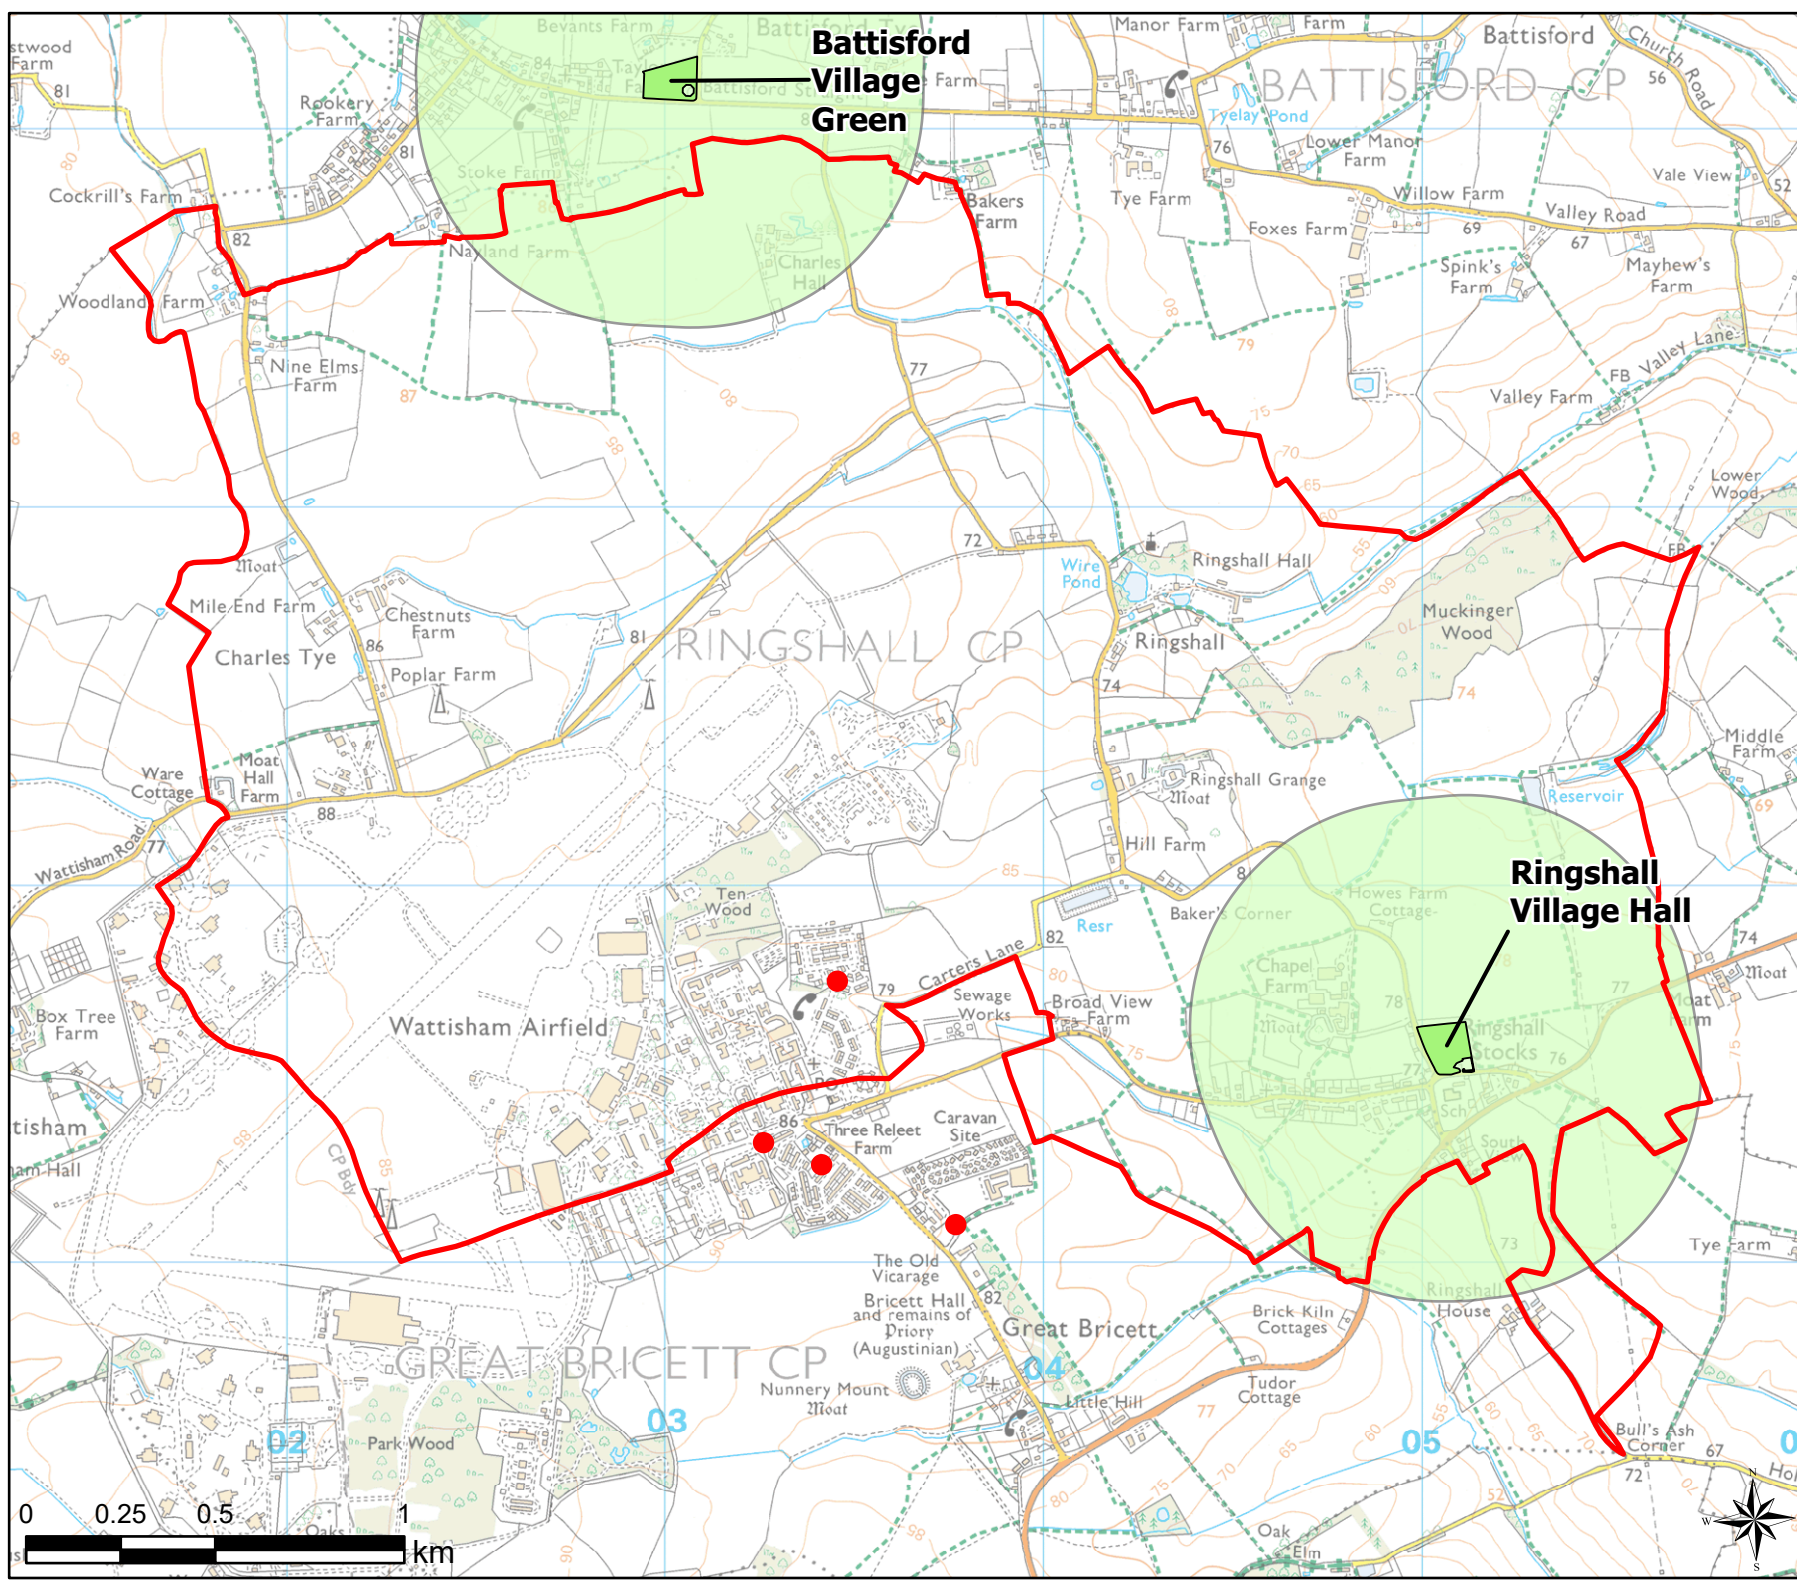

**OpenSpace Typology**

- Amenity Greenspace
- Parks and Recreation Grounds

**Parish Boundary**

- Shortfall

Open Space Study

Scale: 1:23,000

Map Produced on: 13/05/2019

**Ringshall**  
 Access to Parks, Recreation  
 Grounds and Amenity