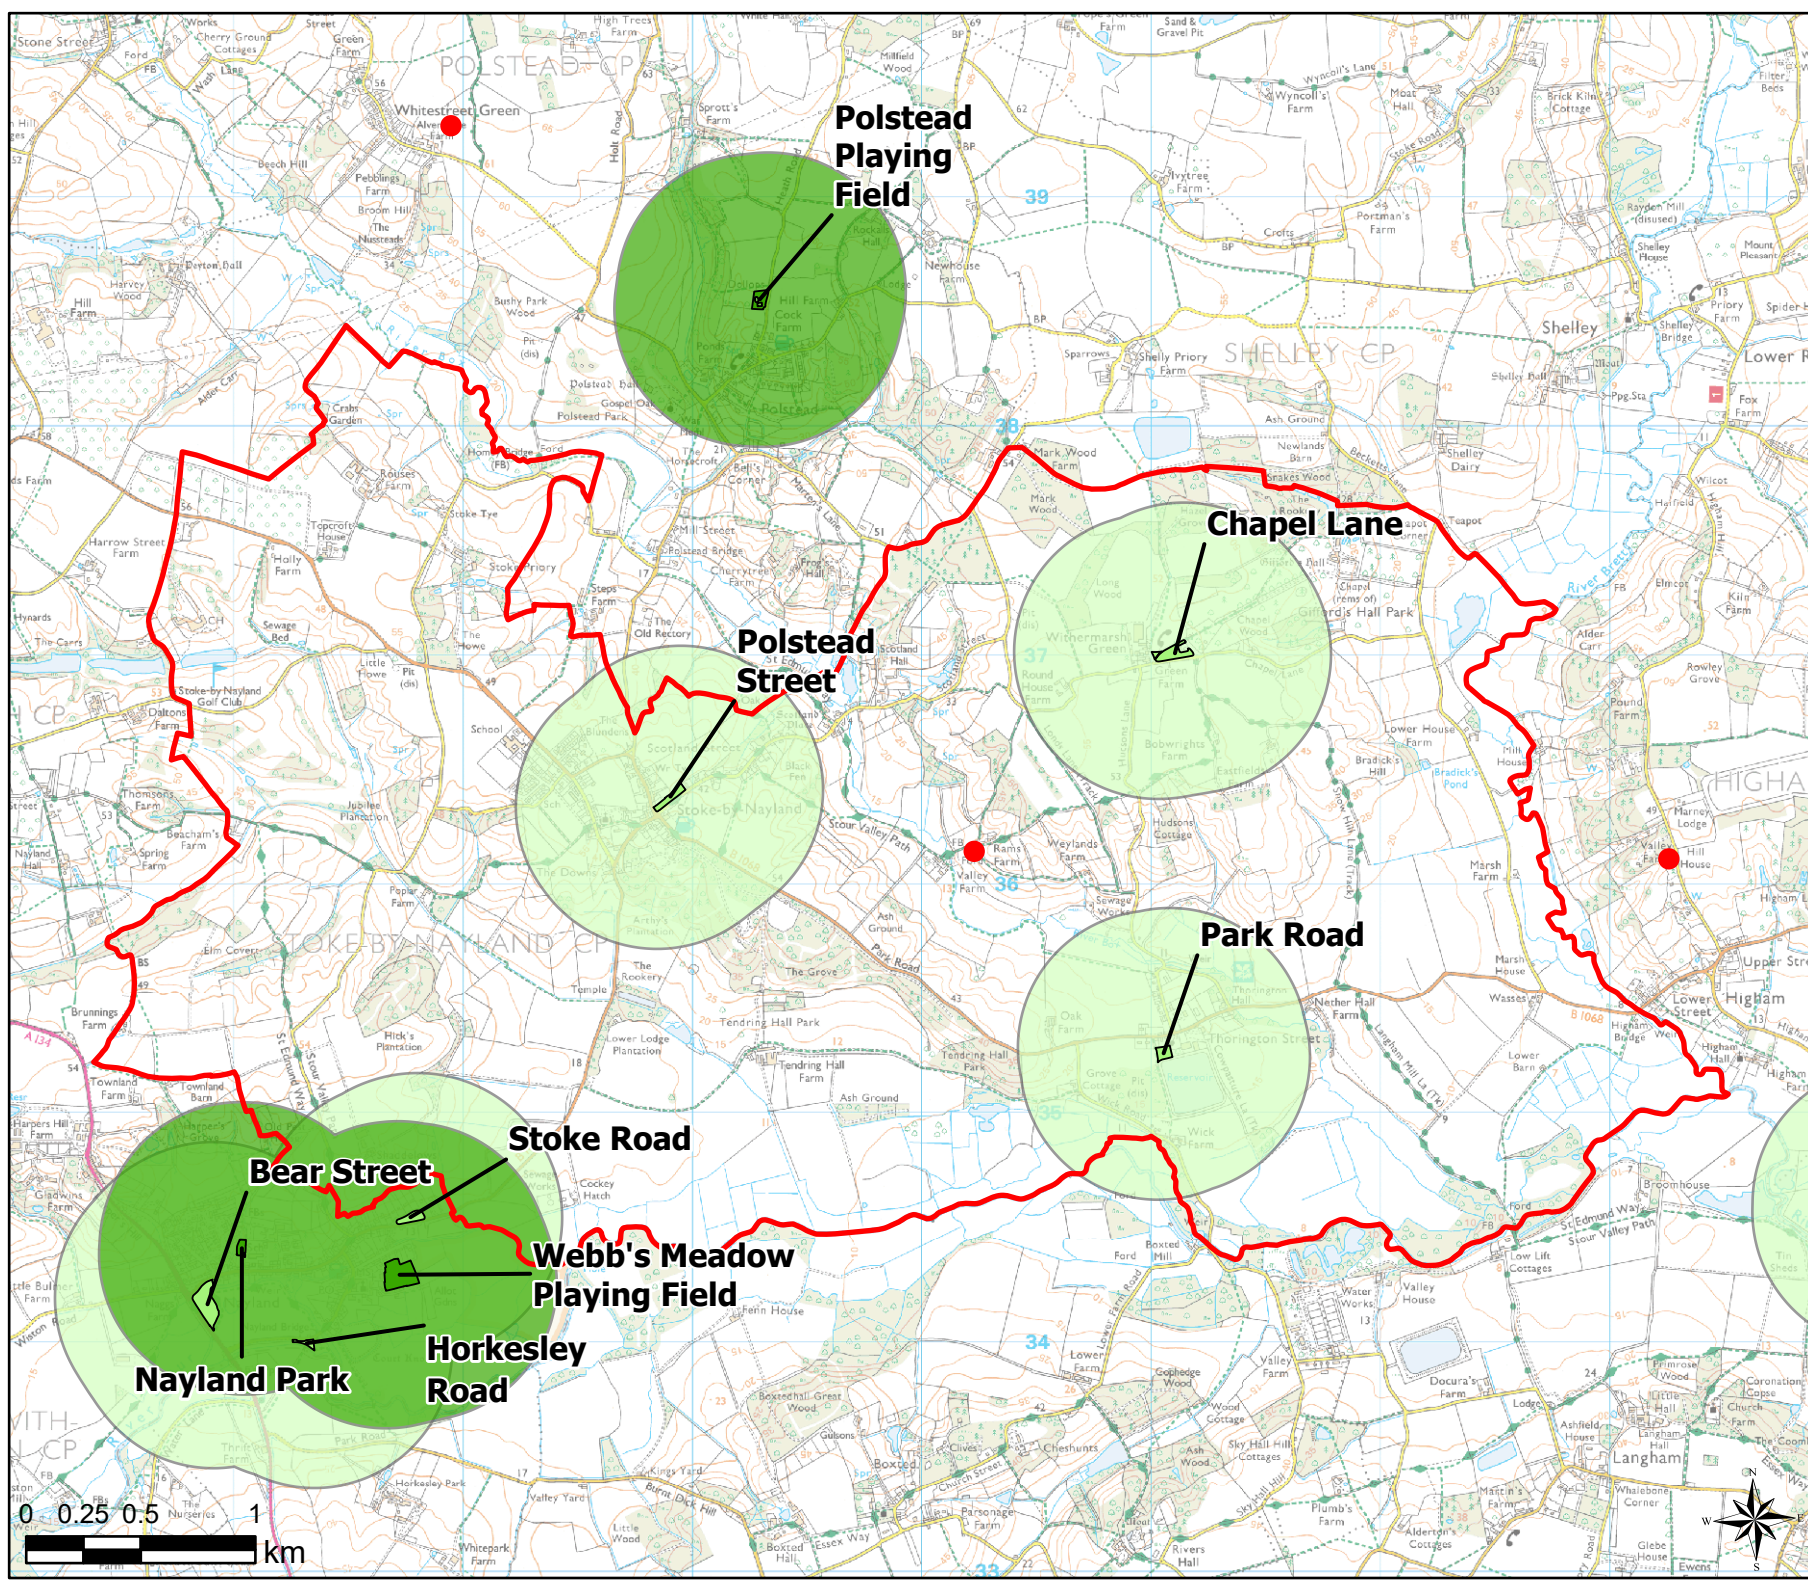

Stoke-by-Nayland Access to Parks, Recreation Grounds and Amenity

Legend

- 2011 OA Outside Buffer
- 600m Buffer: Parks and Recreation Grounds
- 600m Buffer: Amenity Greenspace

OpenSpace

Typology

- Amenity Greenspace
- Parks and Recreation Grounds

Parish Boundary

- Shortfall

Open Space Study

Scale: 1:33,000

Map Produced on: 13/05/2019