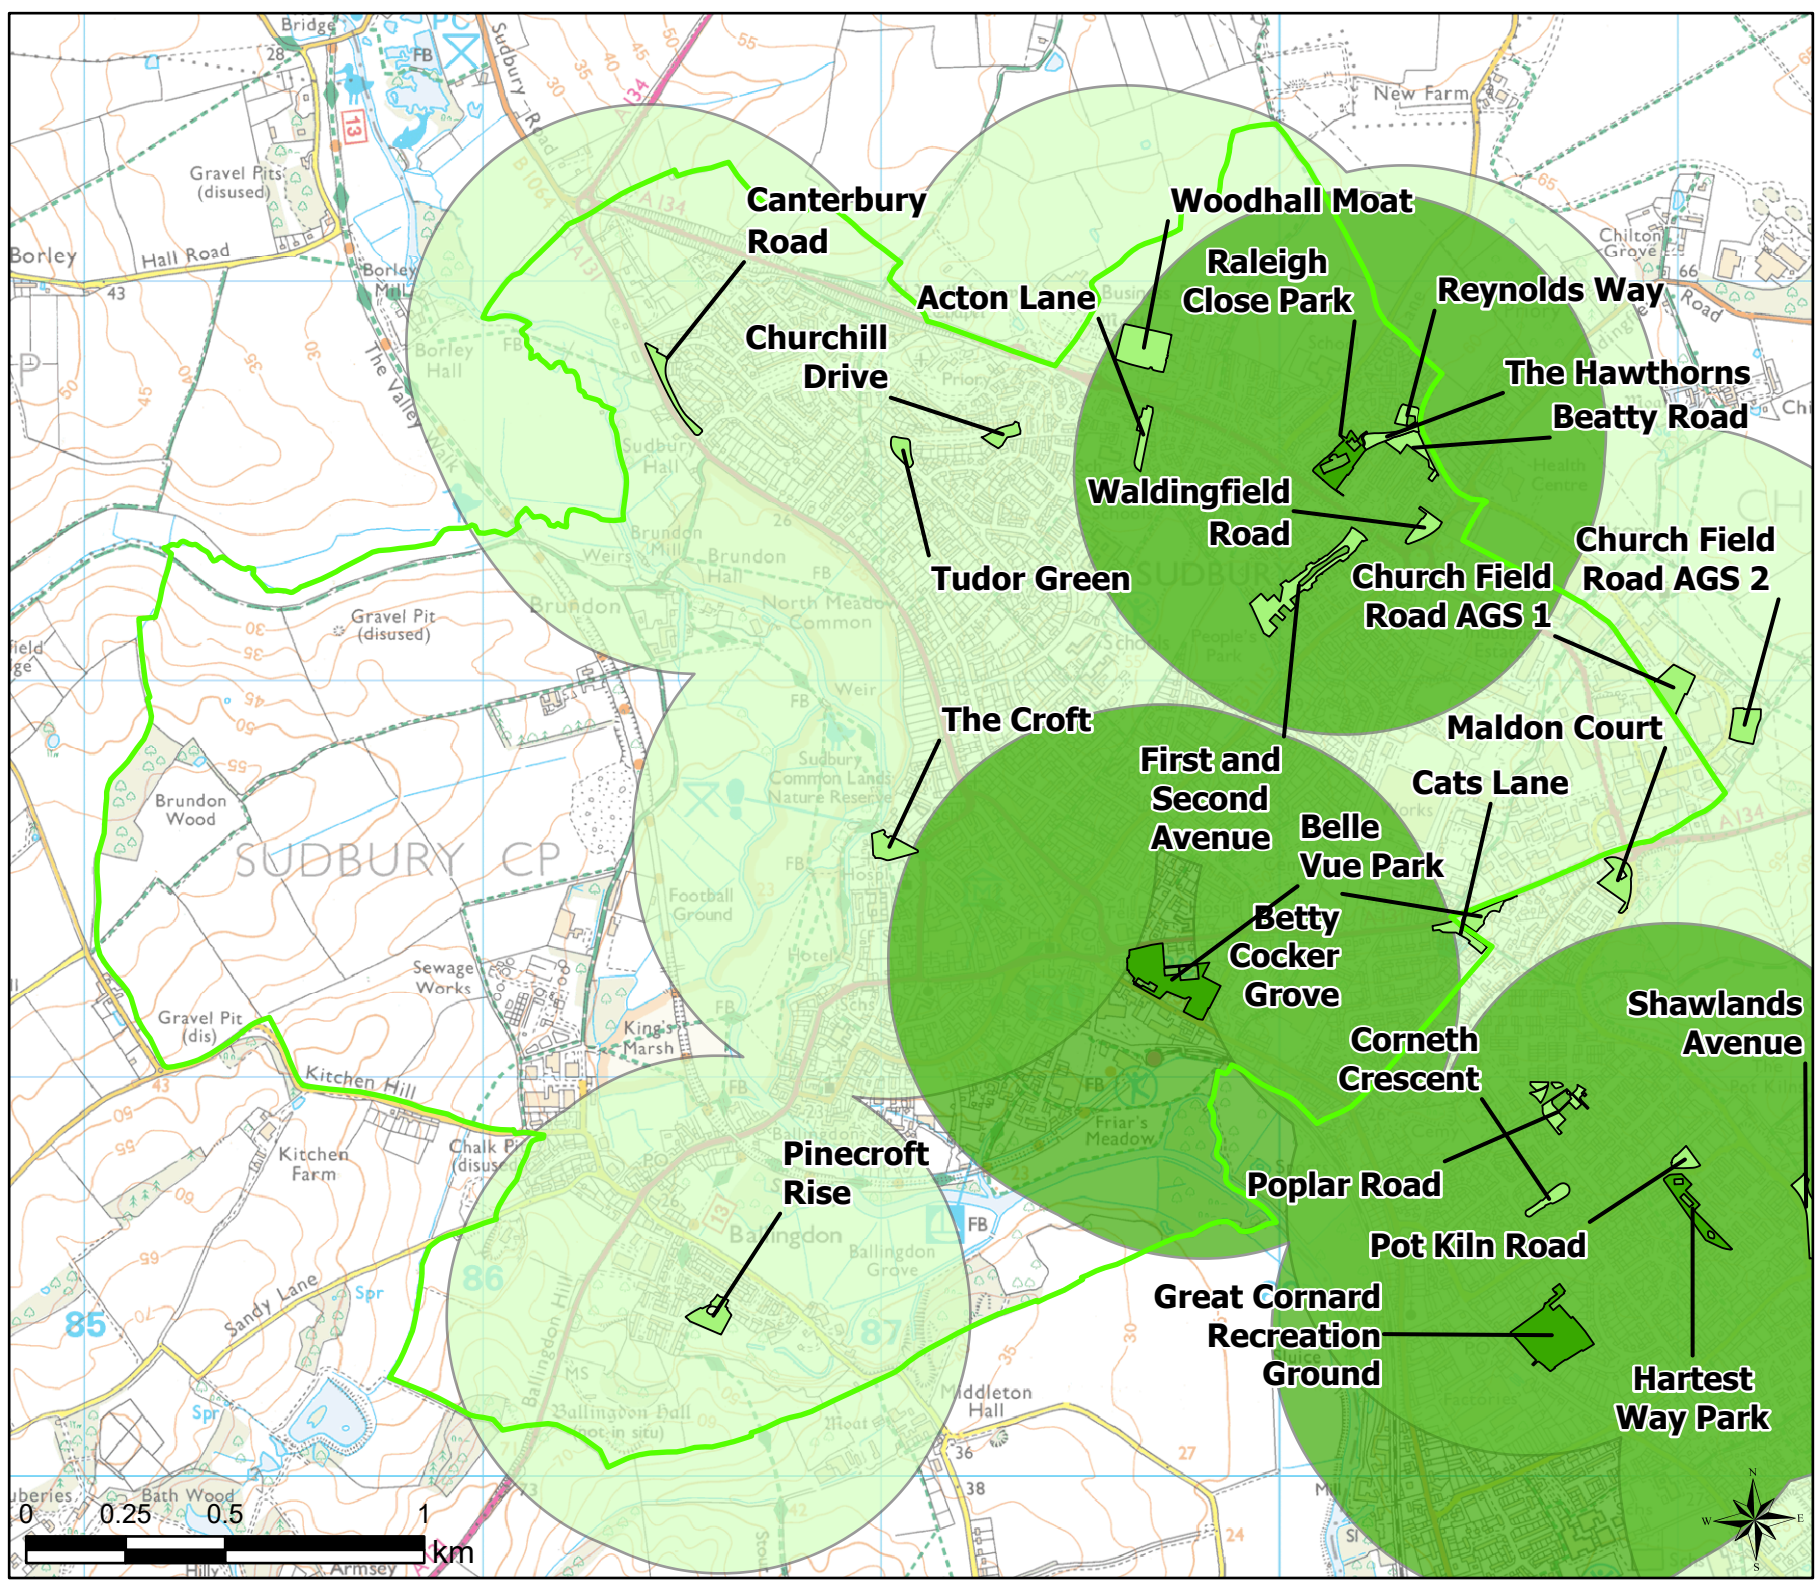

**OpenSpace Typology**

- Parks and Recreation Grounds

**Parish Boundary**

- Shortfall

Open Space Study

Scale: 1:24,000

Map Produced on: 13/05/2019

**Sudbury**  
**Access to Parks, Recreation**  
**Grounds and Amenity**

Open Space Study

Scale: 1:19,000

Map Produced on: 13/05/2019